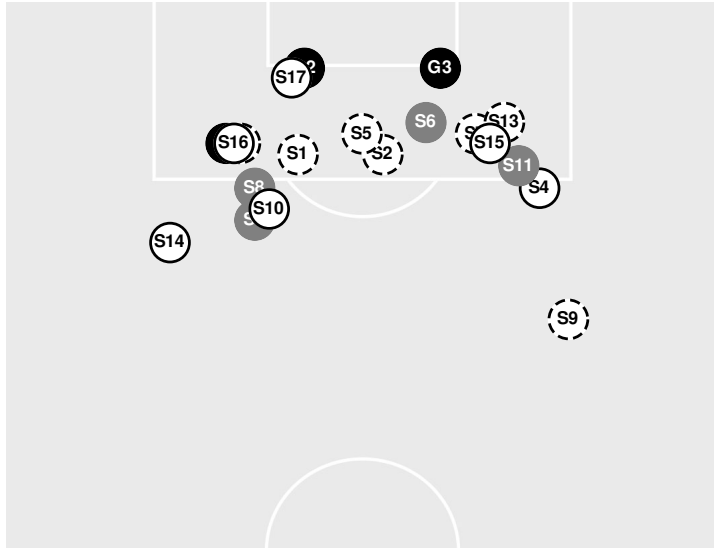

MASSACHUSETTS 1, PENN ST. 3

Official Soccer Shot Chart - Final
Massachusetts vs Penn St.
 8/19/21 Jeffrey Field, University Park
 2021-22 Women's Soccer

Match Time: 7:00 PM
Match Duration: 01:53
Attendance: 1777

Officials: Tim Deljanovan, Alan Robinson, Michael Gorseger, Kyle Petty

		1st Half	2nd Half
Shots by Half Intervals	Nittany Lions	9	11
	Minutewomen	5	2

Shot Chart

NITTANY LIONS

MINUTEWOMEN

S Shot Off Target
 S Shot On Target
 S Blocked
 G Goal / Own Goal

Shot Summary

Official Soccer Shot Chart - Final
Massachusetts vs Penn St.
 8/19/21 Jeffrey Field, University Park
 2021-22 Women's Soccer

Match Time: 7:00 PM
Match Duration: 01:53
Attendance: 1777

Officials: Tim Deljanovan, Alan Robinson, Michael Gorseger, Kyle Petty

NITTANY LIONS

No	Time	Player	Description
S1	1'	34, Ally Schlegel	
S2	9'	12, Payton Linnehan	
S3	19'	17, Sam Coffey	Blocked
S4	20'	12, Payton Linnehan	Saved
S5	21'	34, Ally Schlegel	
S6	27'	6, Kate Wiesner	Blocked
S7	28'	34, Ally Schlegel	
S8	35'	17, Sam Coffey	Blocked
S9	37'	10, Maddie Myers	
S10	51'	2, Kerry Abello	Saved
G1	51'	17, Sam Coffey	
G2	57'	34, Ally Schlegel	
S11	58'	17, Sam Coffey	Blocked
S12	58'	34, Ally Schlegel	
S13	59'	12, Payton Linnehan	
G3	61'	12, Payton Linnehan	
S14	65'	17, Sam Coffey	Saved
S15	77'	24, Elle Kershner	Saved
S16	84'	9, Rachel Wasserman	Saved
S17	88'	32, Natalie Wilson	Saved