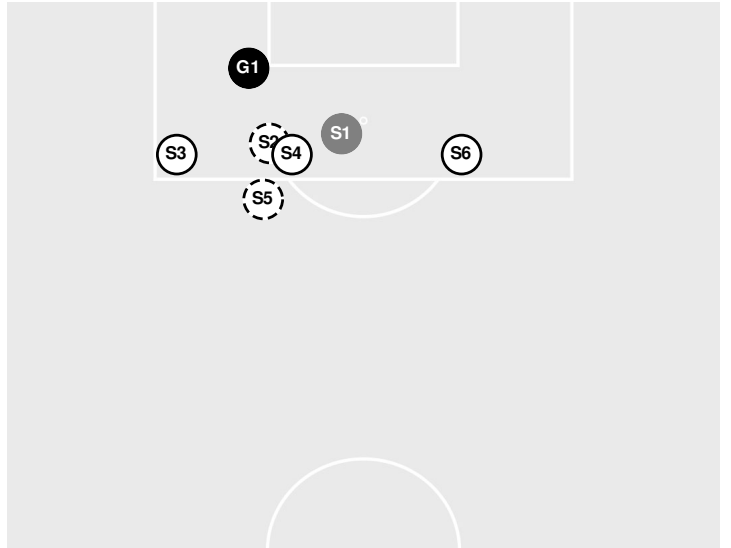

Officials: Tim Deljanovan, Alan Robinson, Michael Gorseger, Kyle Petty

		1st Half	2nd Half
Shots by Half Intervals	Nittany Lions	9	11
	Minutewomen	5	2

Shot Chart

NITTANY LIONS

MINUTEWOMEN

S Shot Off Target
 S Shot On Target
 S Blocked
 G Goal / Own Goal