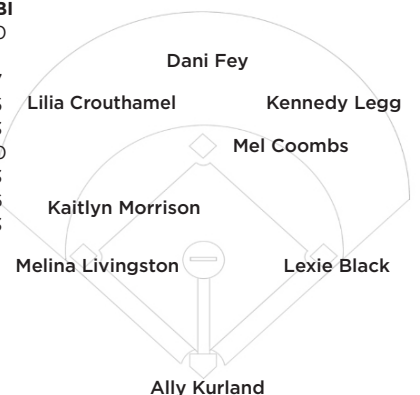

QUICK HITS

- » Penn State starts a marathon of 10 games in 10 days to close out the 2021 season with a trip to Bloomington for a four-game series against Indiana.
- » Junior pitcher Bailey Parshall is four strikeouts away from 400 career Ks.
- » Junior Melina Livingston is on a team-high nine-game reached base streak.
- » The Nittany Lions are led by first-year head coach Clarisa Crowell and her new staff who were hired in August 2020. Crowell picked up her first win at the helm on March 28 at Nebraska.

GAME INFORMATION

- » **Games 1-2: Penn State at Indiana (Doubleheader)**
  Friday, May 7
  starting at 3 p.m. ET
- » **Game 3: Penn State at Indiana**
  Saturday, May 8
  1 p.m. ET
- » **Game 4: Penn State at Indiana**
  Sunday, May 9
  Noon ET

Live stats for all games available via statbroadcast.com

Live stream for all games available via Big Ten Network+ ($).

All games played at Andy Mohr Field on the campus of Indiana University.

PROBABLE STARTERS

Pos.	No.	Name	AVG	H	RBI
C	32	Ally Kurland	.206	13	10
1B	19	Lexie Black	.114	5	1
2B	2	Mel Coombs	.275	14	7
3B	17	Melina Livingston	.303	10	5
SS	21	Kaitlyn Morrison	.149	10	3
LF	7	Lilia Crouthamel	.155	11	10
CF	8	Dani Fey	.155	9	3
RF	5	Kennedy Legg	.192	10	6
DP	25	Chelsea Bisi	.184	7	3

Pos.	Name	L/R	W-L	ERA	APP	GS
P	Bailey Parshall	L	1-14	2.76	19	14
P	Vanessa Oatley	L	3-3	4.26	14	6
P	Kylee Lingenfelter	R	1-8	4.27	13	9
P	Logan Black	R	0-1	8.30	11	2