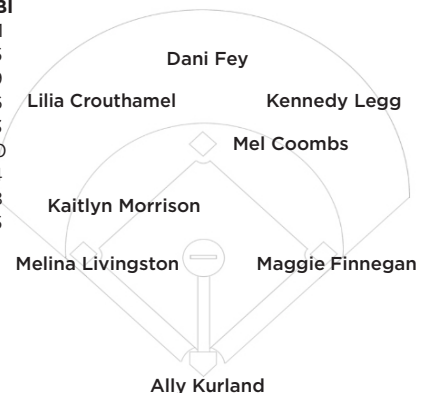

QUICK HITS

- » Penn State concludes the 2021 season with a four-game series against a ranked Minnesota squad at Nittany Lion Softball Park and Beard Field.
- » Penn State will honor seniors Logan Black, Dani Fey and Kennedy Legg on Sunday for Senior Day, presented by the Penn State Alumni Association.
- » Junior pitcher Bailey Parshall is four strikeouts away from 400 career Ks.
- » The Nittany Lions are led by first-year head coach Clarisa Crowell and her new staff who were hired in August 2020. Crowell picked up her first win at the helm on March 28 at Nebraska.

GAME INFORMATION

- » **Game 1: Penn State vs. No. 23 Minnesota**
  Friday, May 14
  6 p.m. ET
  Big Ten Network
- » **Game 2: Penn State vs. No. 23 Minnesota (doubleheader)**
  Saturday, May 15
  4 p.m. ET
  Big Ten Network+ ($)
- » **Game 3: Penn State vs. No. 23 Minnesota (doubleheader)**
  Saturday, May 15
  7 p.m. ET
  Big Ten Network
- » **Game 4: Penn State vs. No. 23 Minnesota**
  Sunday, May 16
  1 p.m. ET
  Big Ten Network+ ($)

Live stats for all games available via GoPSUsports.com

PROBABLE STARTERS

Pos.	No.	Name	AVG	H	RBI
C	32	Ally Kurland	.229	19	11
1B	14	Maggie Finnegan	.172	15	5
2B	2	Mel Coombs	.250	17	9
3B	17	Melina Livingston	.280	14	6
SS	21	Kaitlyn Morrison	.150	12	3
LF	7	Lilia Crouthamel	.167	15	10
CF	8	Dani Fey	.149	10	4
RF	5	Kennedy Legg	.221	15	8
DP	25	Chelsea Bisi	.175	10	5

Pos.	Name	L/R	W-L	ERA	APP	GS
P	Bailey Parshall	L	1-14	2.83	20	14
P	Kylee Lingenfelter	R	2-10	4.20	16	12
P	Vanessa Oatley	L	3-5	4.62	18	8
P	Logan Black	R	0-2	9.00	15	3