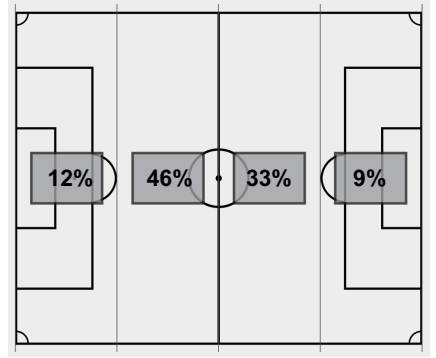

Saves by period	1	2	Total
Hoosiers	1	1	2
Nittany Lions	0	6	6

Corner kicks	1	2	Total
Hoosiers	0	3	3
Nittany Lions	1	1	2

Fouls	1	2	Total
Hoosiers	7	3	10
Nittany Lions	2	3	5

Scoring summary:

No.	Time	Team	Goal scorer	Assist	Description
1.	52:55	IND	Hanna Nemeth (1)	Anna Aehling	
2.	53:56	PSU	Frankie Tagliaferri (2)	(unassisted)	
3.	60:47	PSU	Sam Coffey (3)	Ally Schlegel	

Cautions and ejections:

YC - Nittany Lions 88:12

Stadium: Holuba Hall

Officials: Referee: Sergio Gonzalez; Asst. Referee: Max Campbell; Cody Hack; Alt. Official: Eric Samples;

Offsides: Indiana 0, Penn St. 0.

Soccer Box Score (Final)
2020-21 Women's Soccer
Indiana vs Penn St. (3/4/2021 at University Park, UNITED STATES)

Attacking Direction →

15	TOTAL SHOTS	12
7	SHOTS ON TARGET	4
2	SAVES	6
3	CORNERS	2
0	OFFSIDES	0
0	YELLOW CARDS	1
0	RED CARDS	0
43%	POSSESSION TOTAL	57%