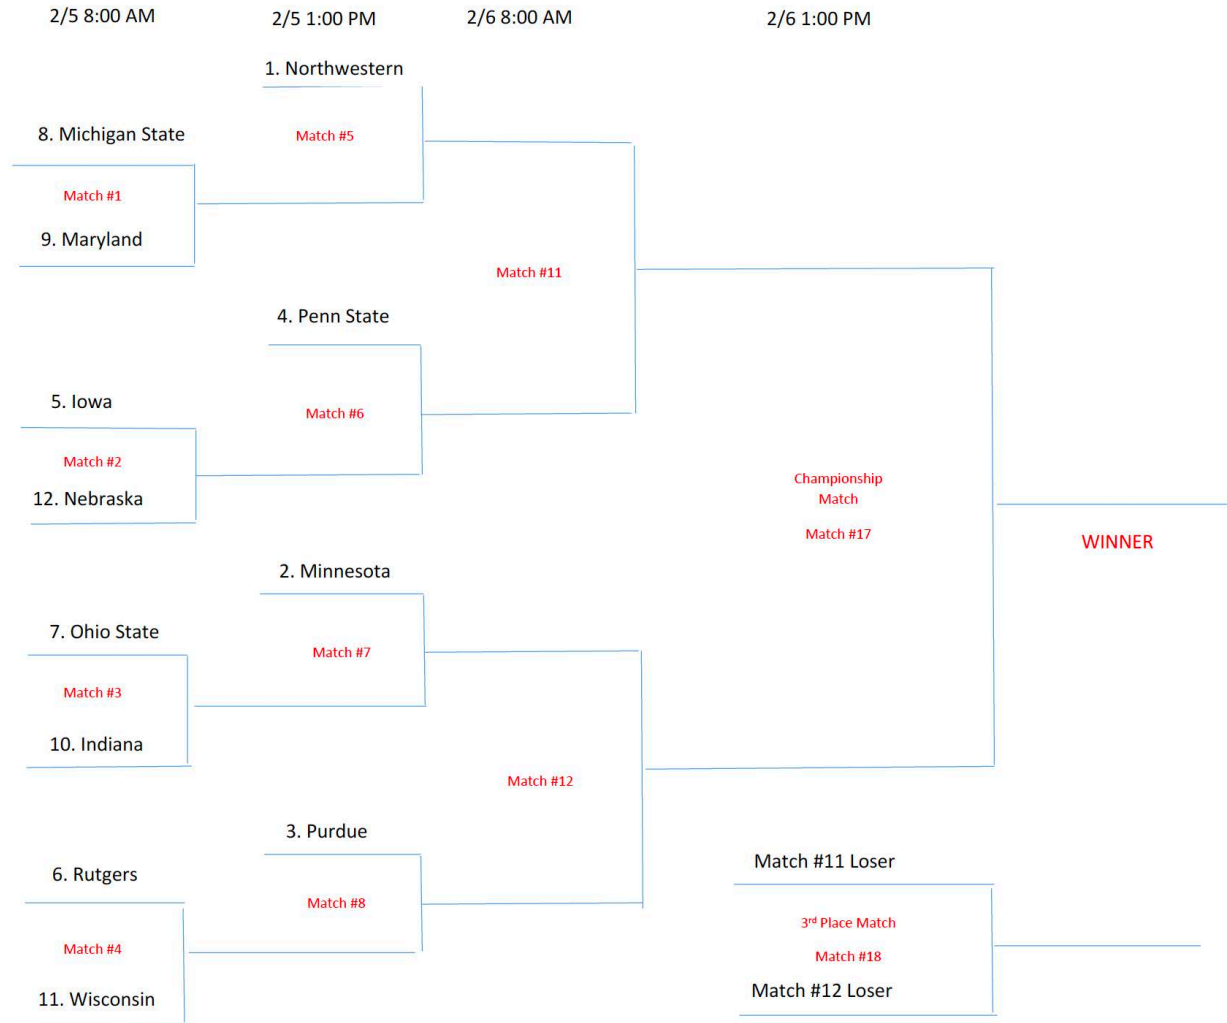

2021 BIG TEN MATCH PLAY CHAMPIONSHIP

Hammock Beach Resort

February 5-6

2021 BIG TEN MATCH PLAY CHAMPIONSHIP Hammock Beach Resort February 5-6

February 5, 8:00 AM

Northwestern
Match #A
Minnesota

Purdue
Match #B
Penn State

February 5, 1:00 PM

Match 1 Loser
Match #9
Match 4 Loser

Match 2 Loser
Match #10
Match 3 Loser

February 6, 8:00 AM

Match 1 Loser
Match #15
Match 3 Loser

Match 2 Loser
Match #16
Match 4 Loser

February 6, 1:00 PM

Match 1 Loser
Match #21
Match 2 Loser

Match 3 Loser
Match #22
Match 4 Loser

February 6, 1:00 PM

February 6, 8:00 AM