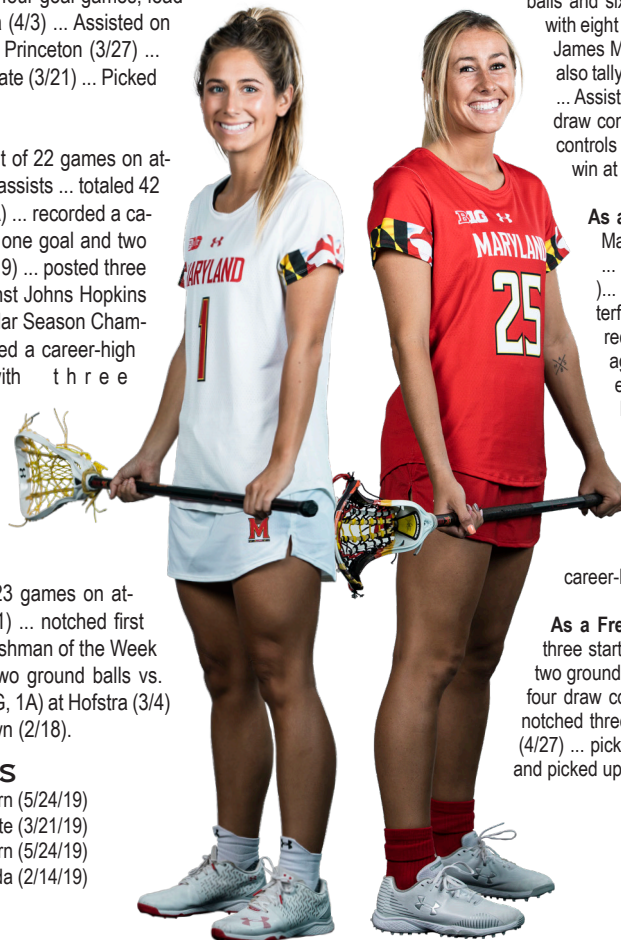

COLSON'S CAREER HIGHS

GOALS	1 (2x), last vs. Penn State (5/3/19)
POINTS	1 (4x), last vs. Penn State (5/3/19)
GROUND BALLS	5 (2x), last at Northwestern (4/11/19)
DRAW CONTROLS	10 vs. Johns Hopkins (4/27/19)
CAUSED TURNOVERS	3 (4x), last vs. Northwestern (5/5/19)