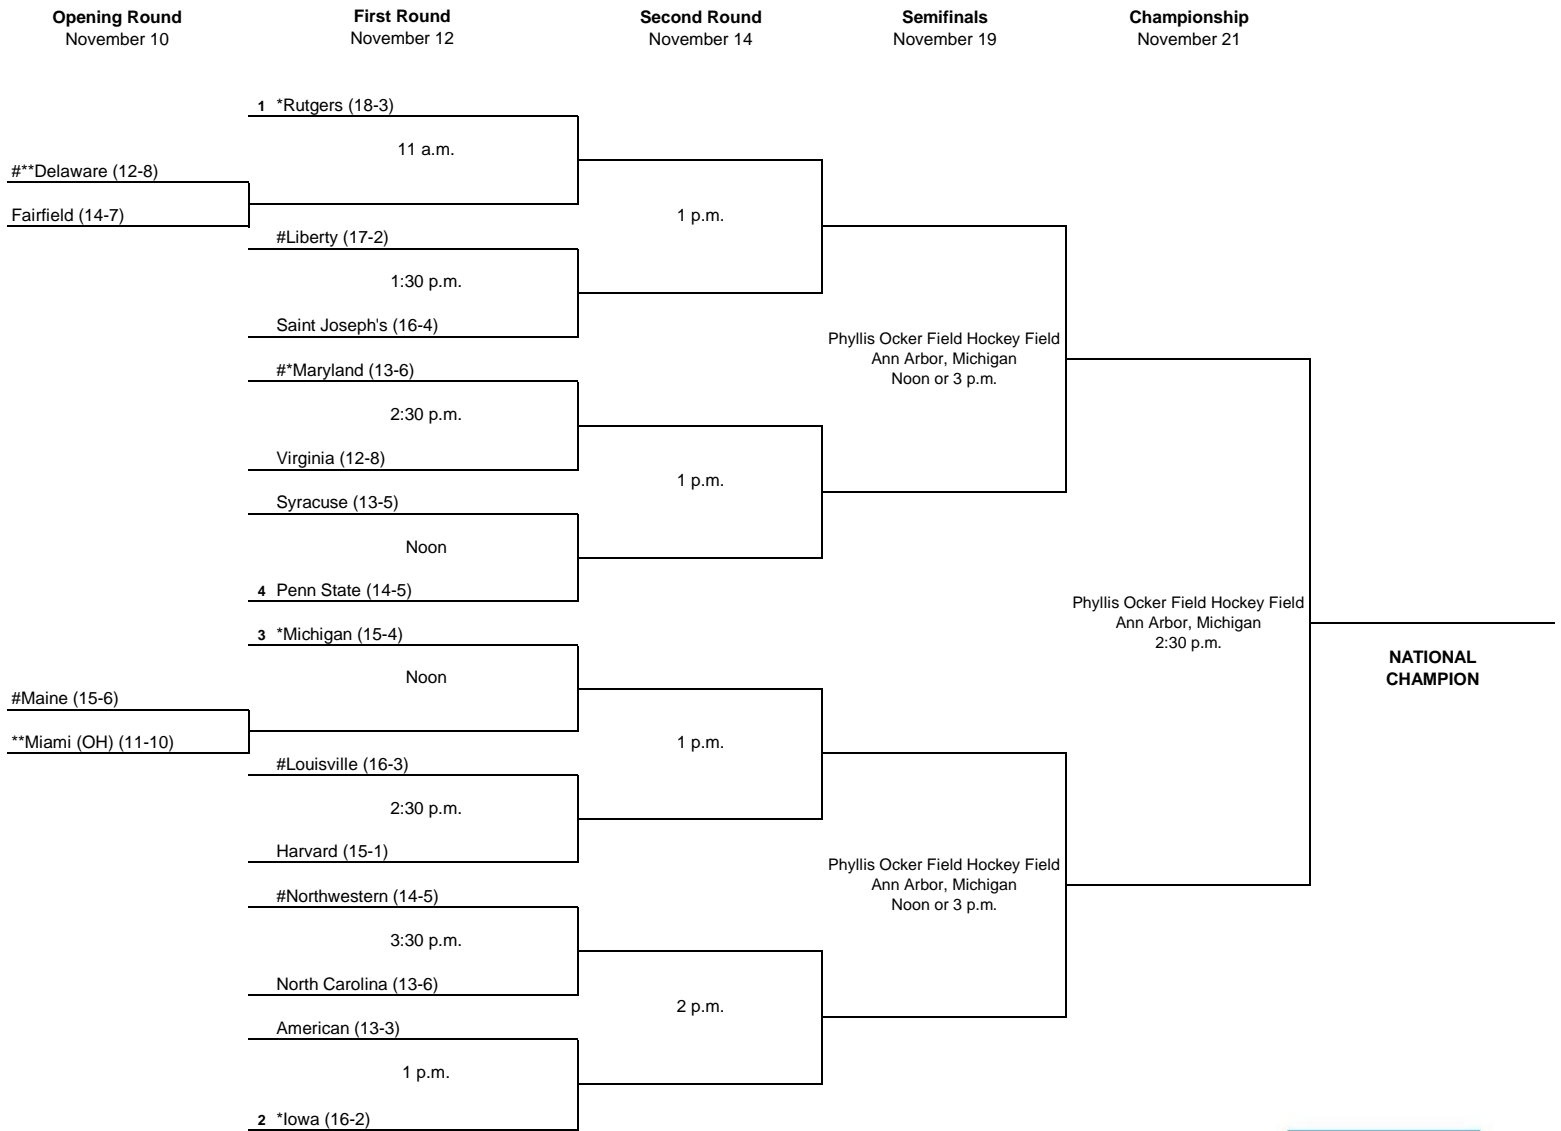

2021 NCAA Division I Field Hockey Championship

Placement of opening round sites are subject to the discretion of the Division I Field Hockey Committee.

* Host Institution for first- and second-round games

**Host institution for opening round game

Home team is the seeded team in the seeded game

Home team in the non-seeded game

All times are Eastern time.

Information subject to change.

© 2021 National Collegiate Athletic Association. No commercial use without the NCAA's written permission. The NCAA opposes all forms of sports wagering.