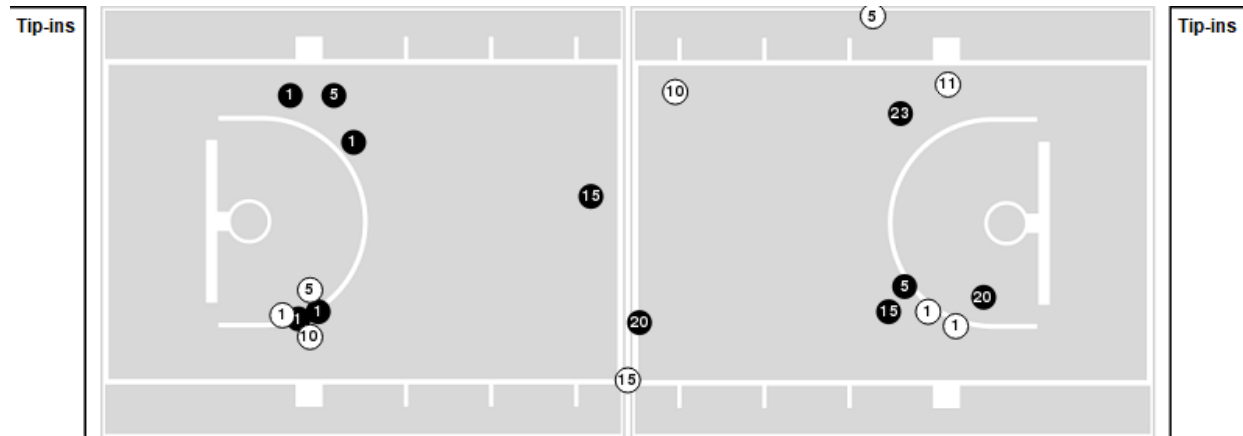

Blow Up Chart

● Made ○ Missed N - Player Number

Penn St.	M/A	%
Field Goals	21/65	32
2 Points	15/31	48
3 Points	6/34	18
Free Throws	11/13	85

Penn St.	M/A	%
Points in the Paint	22 (11 / 18)	61
Fast Break Points	0 (0/0)	0
Second Chance Points	9 (5/8)	63
Effective FG%	37