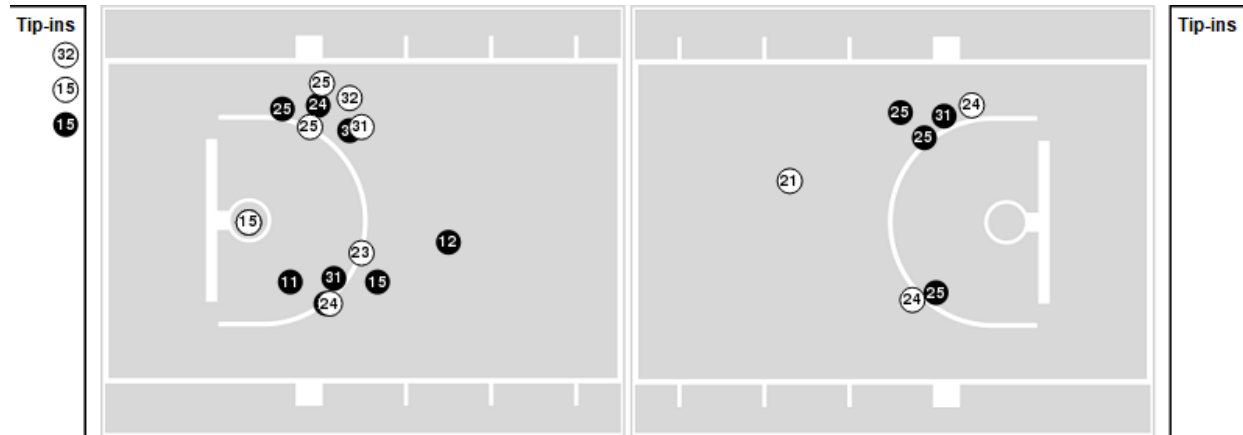

Blow Up Chart

● Made   ○ Missed   N - Player Number

Iowa St.	M/A	%
Field Goals	33/70	47
2 Points	15/30	50
3 Points	18/40	45
Free Throws	9/12	75

Iowa St.	M/A	%
Points in the Paint	26 (13 / 24)	54
Fast Break Points	4 (2/3)	67
Second Chance Points	8 (6/17)	35
Effective FG%	60