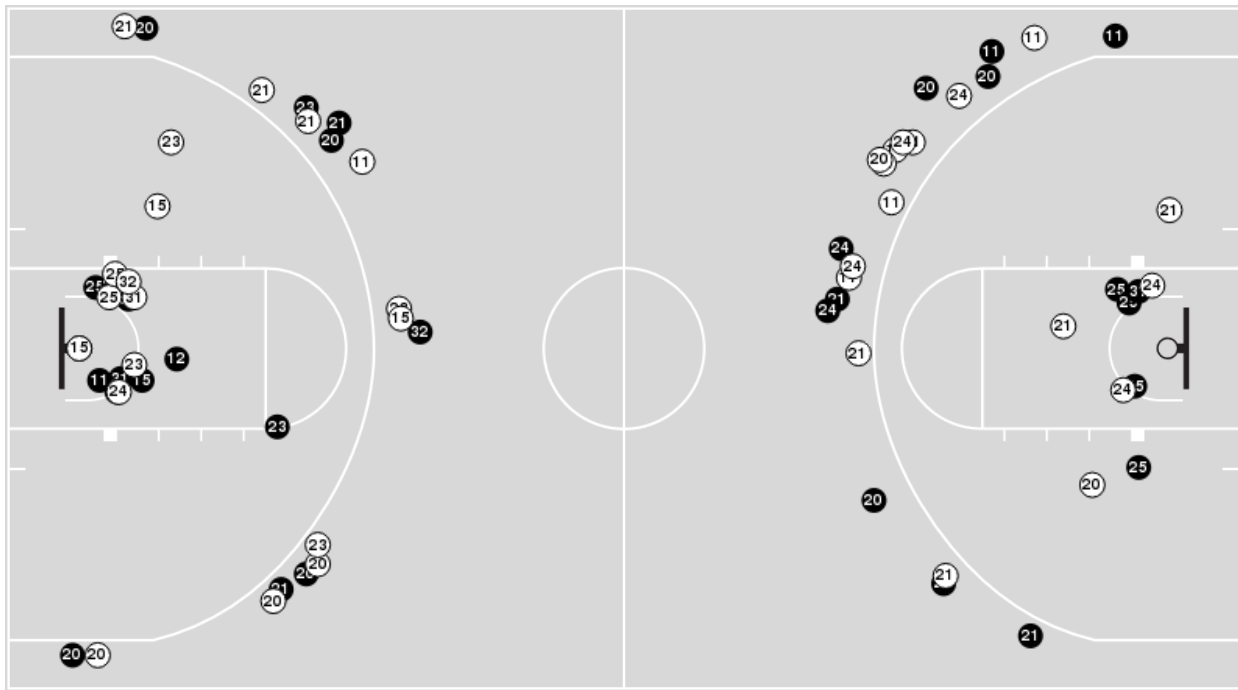

Penn St. at Iowa St.

11/27/21 Hertz Arena, Estero
2021-22 Women's Basketball

Game Time: 7:30 PM
Game Duration: 1:37
Attendance: 200

Officials: Mark Zentz, Maggie Tieman, Teresa Turner

Players => 1, 3, 11, 12, 13, 15, 20, 21, 23, 24, 25, 31, 32 FG Types=>All Results=>All

Iowa St.

All Field Goals