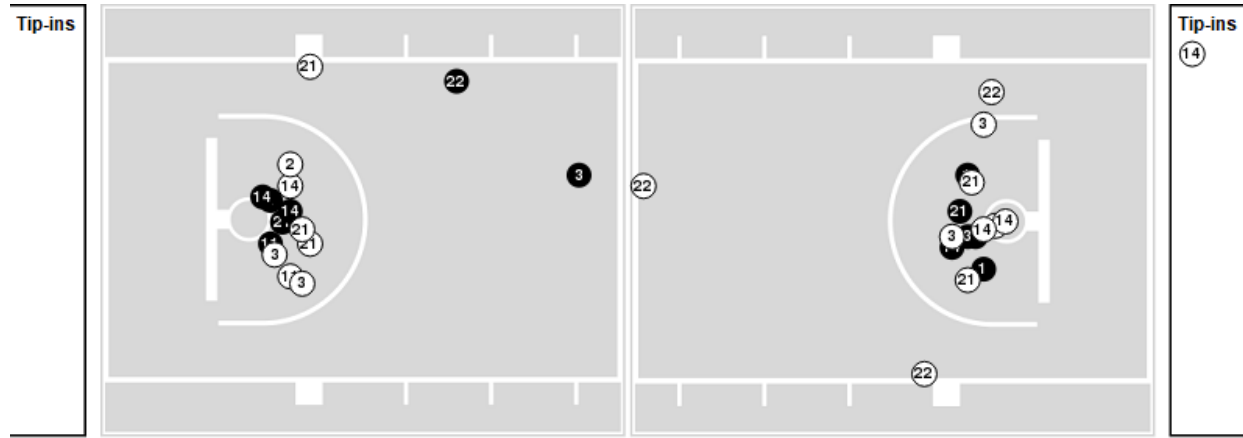

Blow Up Chart

● Made   ○ Missed   N - Player Number

Penn St.	M/A	%
Field Goals	19/51	37
2 Points	15/36	42
3 Points	4/15	27
Free Throws	14/18	78

Penn St.	M/A	%
Points in the Paint	26 (13 / 29)	45
Fast Break Points	4 (2/2)	100
Second Chance Points	14 (7/11)	64
Effective FG%	41