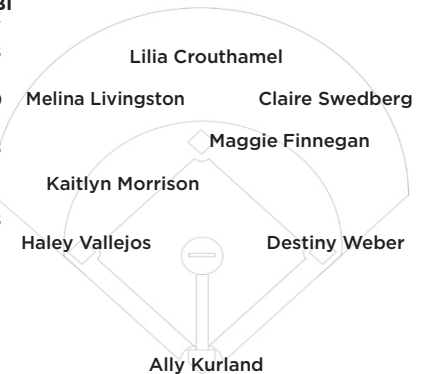

GAME INFORMATION

- » **Game 1: Penn State vs. Yale**
  Friday, March 6; 2:30 p.m.
- » **Game 2: Penn State vs. Bowling Green**
  Friday, March 6; 5:00 p.m.
- » **Game 3: Penn State vs. Seton Hall**
  Saturday, March 7; 9:00 a.m.
- » **Game 4: Penn State vs. Robert Morris**
  Saturday, March 7; 11:30 a.m.
- » **Game 5: Penn State vs. Western Michigan**
  Sunday, March 8; 9:00 a.m.

Live stats for all games available via gopsusports.com.

All games played at the Eddie C. Moore Complex in Clearwater, Fla.

PROBABLE STARTERS

Pos.	No.	Name	AVG	H	RBI
C	32	Ally Kurland	.255	13	7
1B	41	Destiny Weber	.147	5	8
2B	14	Maggie Finnegan	.273	9	3
3B	22	Haley Vallejos	.182	4	0
SS	21	Kaitlyn Morrison	.273	18	5
LF	17	Melina Livingston	.246	14	8
CF	7	Lilia Crouthamel	.182	2	1
RF	23	Claire Swedberg	.310	9	1
DP	16	Kennedy Legg	.300	15	8

Pos.	Name	L/R	W-L	ERA	APP	GS
P	Bailey Parshall	L	4-5	3.37	16	9
P	Vanessa Oatley	L	2-4	3.41	13	7
P	Kylee Lingenfelter	R	1-2	3.82	8	1
P	Hannah Shields	R	0-0	4.20	3	1
P	Logan Black	R	1-1	5.40	6	2