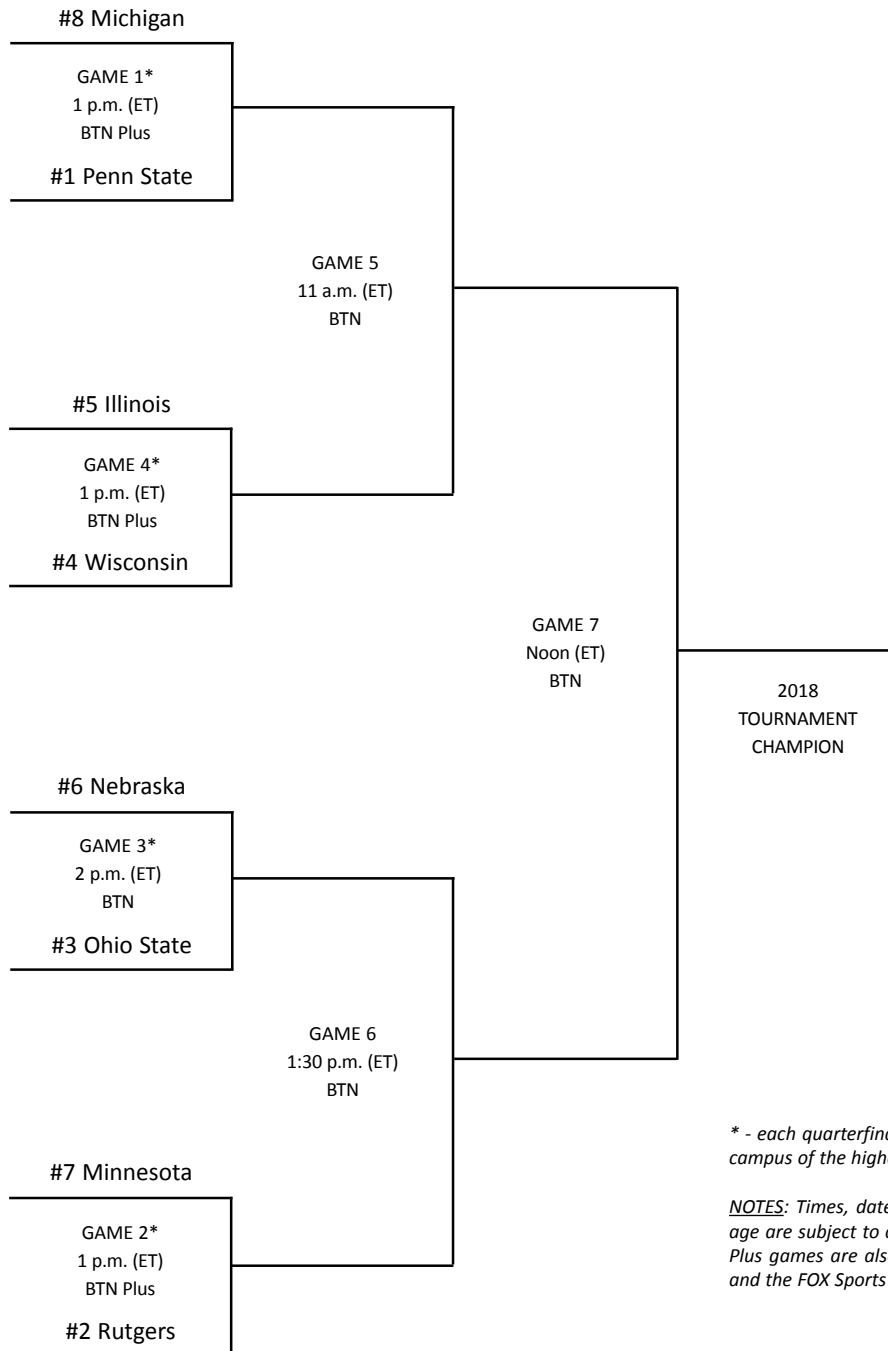

Official's signature _____

2018 PENN STATE WOMEN'S SOCCER

2018 BIG TEN WOMEN'S SOCCER TOURNAMENT

OCT. 28, NOV. 2 & 4 • GRAND PARK • WESTFIELD, IND.

OCTOBER 28

NOVEMBER 2

NOVEMBER 4

* - each quarterfinal will be played on the campus of the higher-seeded school