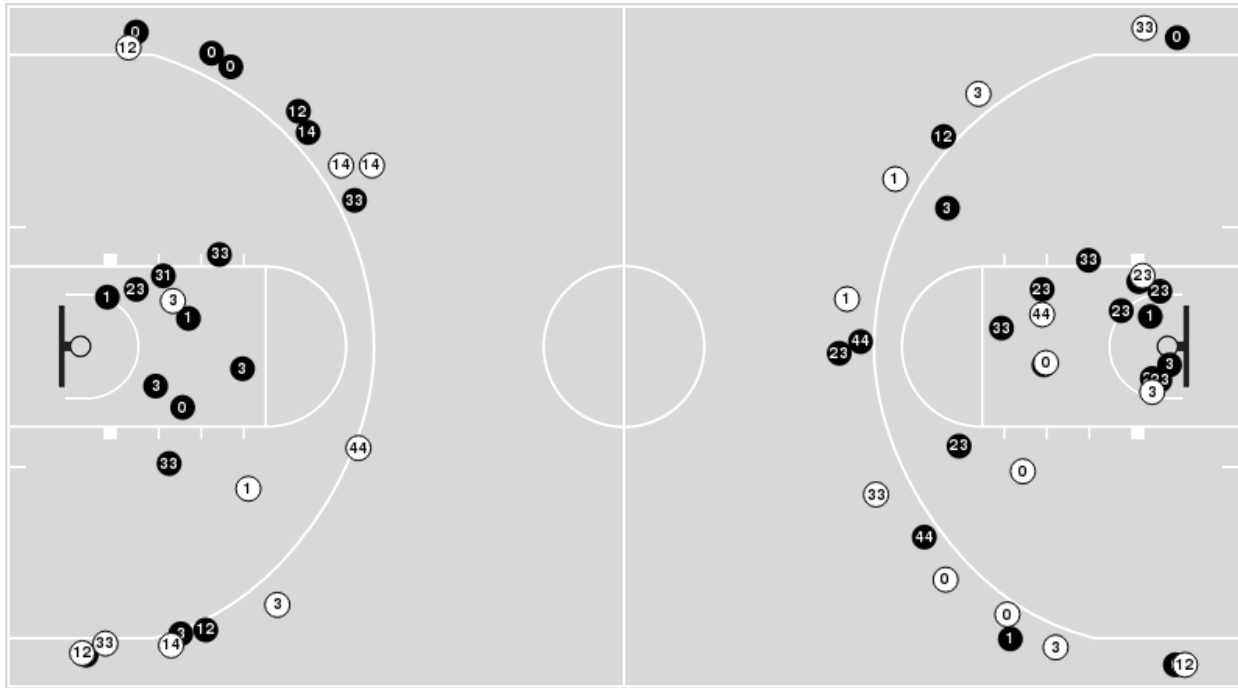

Players => 0, 1, 2, 3, 10, 12, 14, 20, 21, 23, 31, 32, 33, 44FG Types=>AllResults=>All

UNLV

All Field Goals