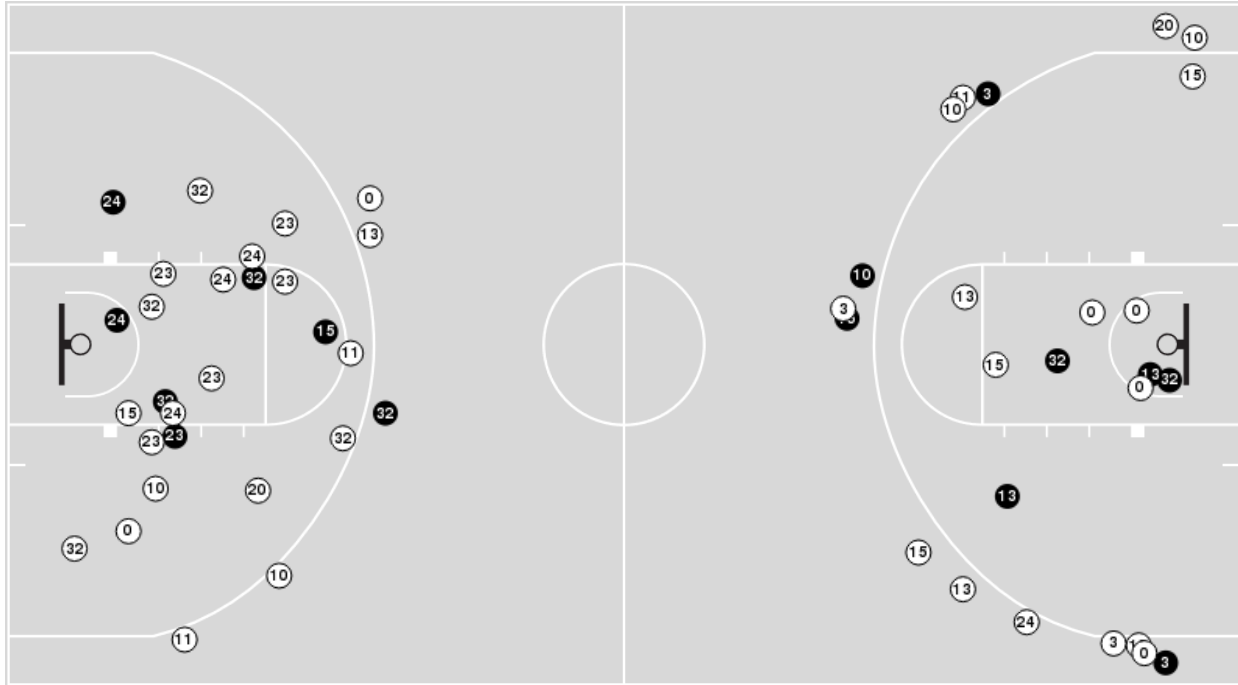

Players => 0, 1, 2, 3, 4, 5, 10, 11, 13, 15, 20, 22, 23, 24, 32 FG Types=>All Results=>All

San Diego St.

All Field Goals