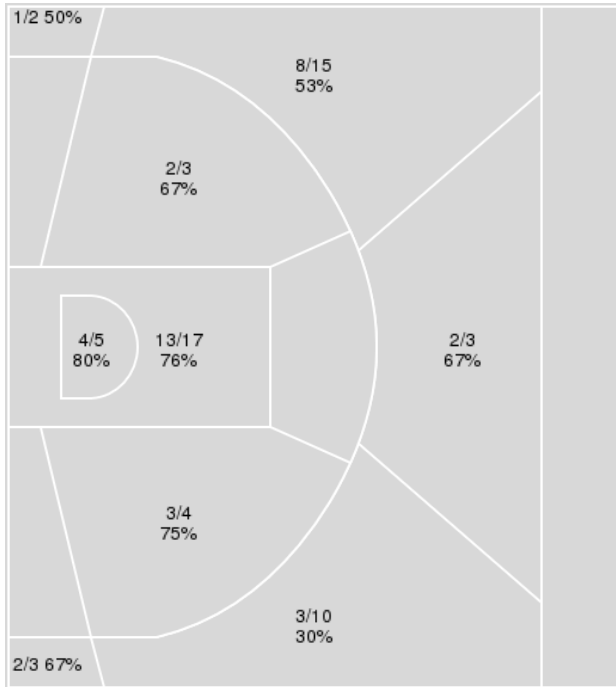

San Diego St. at UNLV

03/02/24 Cox Pavilion, Las Vegas
2023-24 Women's Basketball

Game Time: 2:00 PM
Game Duration: 1:35
Attendance: 1,851

Officials: Randy Campbell, Gabe Beechum, Katrina Barker

{ Players => 0, 1, 2, 3, 10, 12, 14, 20, 21, 23, 31, 32, 33, 44; } FG
Types => All; Results => All;

{ Players => 0, 1, 2, 3, 4, 5, 10, 11, 13, 15, 20, 22, 23, 24, 32; } FG
Types => All; Results => All;

UNLV

San Diego St.

UNLV	M/A	%
Field Goals	38/62	61
2 Points	22/29	76
3 Points	16/33	48
Free Throws	8/9	89

San Diego St.	M/A	%
Field Goals	15/53	28
2 Points	10/33	30
3 Points	5/20	25
Free Throws	6/9	67