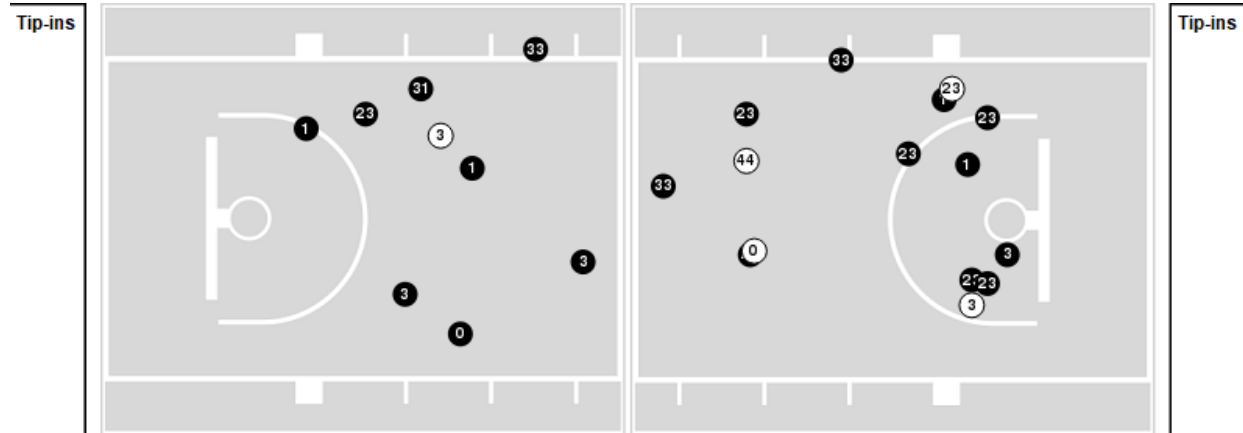

Blow Up Chart

● Made ○ Missed N - Player Number

UNLV	M/A	%
Field Goals	38/62	61
2 Points	22/29	76
3 Points	16/33	48
Free Throws	8/9	89

UNLV	M/A	%
Points in the Paint	34 (17 / 22)	77
Fast Break Points	22 (10/10)	100
Second Chance Points	14 (6/7)	86
Effective FG%	74