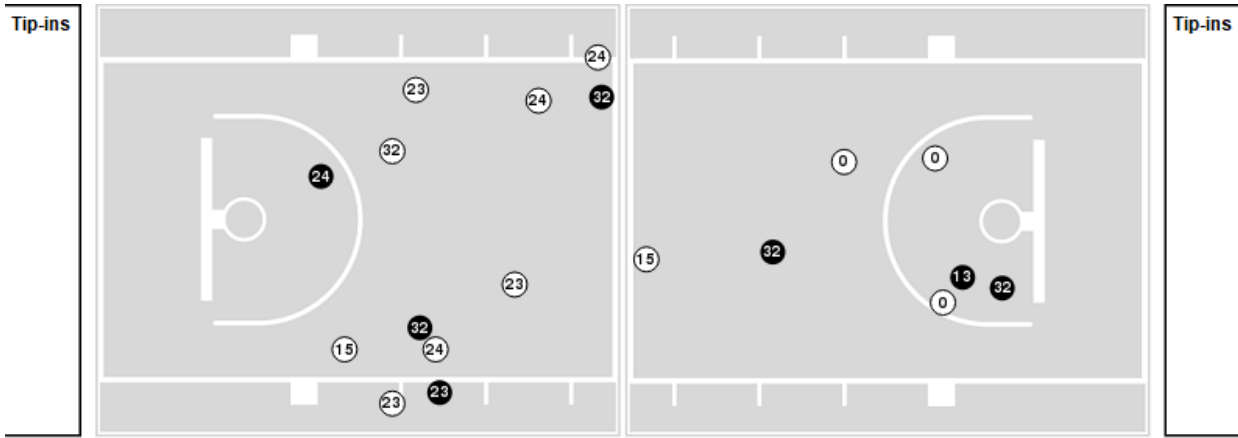

Blow Up Chart

● Made ○ Missed N - Player Number

San Diego St.	M/A	%
Field Goals	15/53	28
2 Points	10/33	30
3 Points	5/20	25
Free Throws	6/9	67

San Diego St.	M/A	%
Points in the Paint	12 (6 / 16)	38
Fast Break Points	0 (0/0)	0
Second Chance Points	4 (2/2)	100
Effective FG%	33