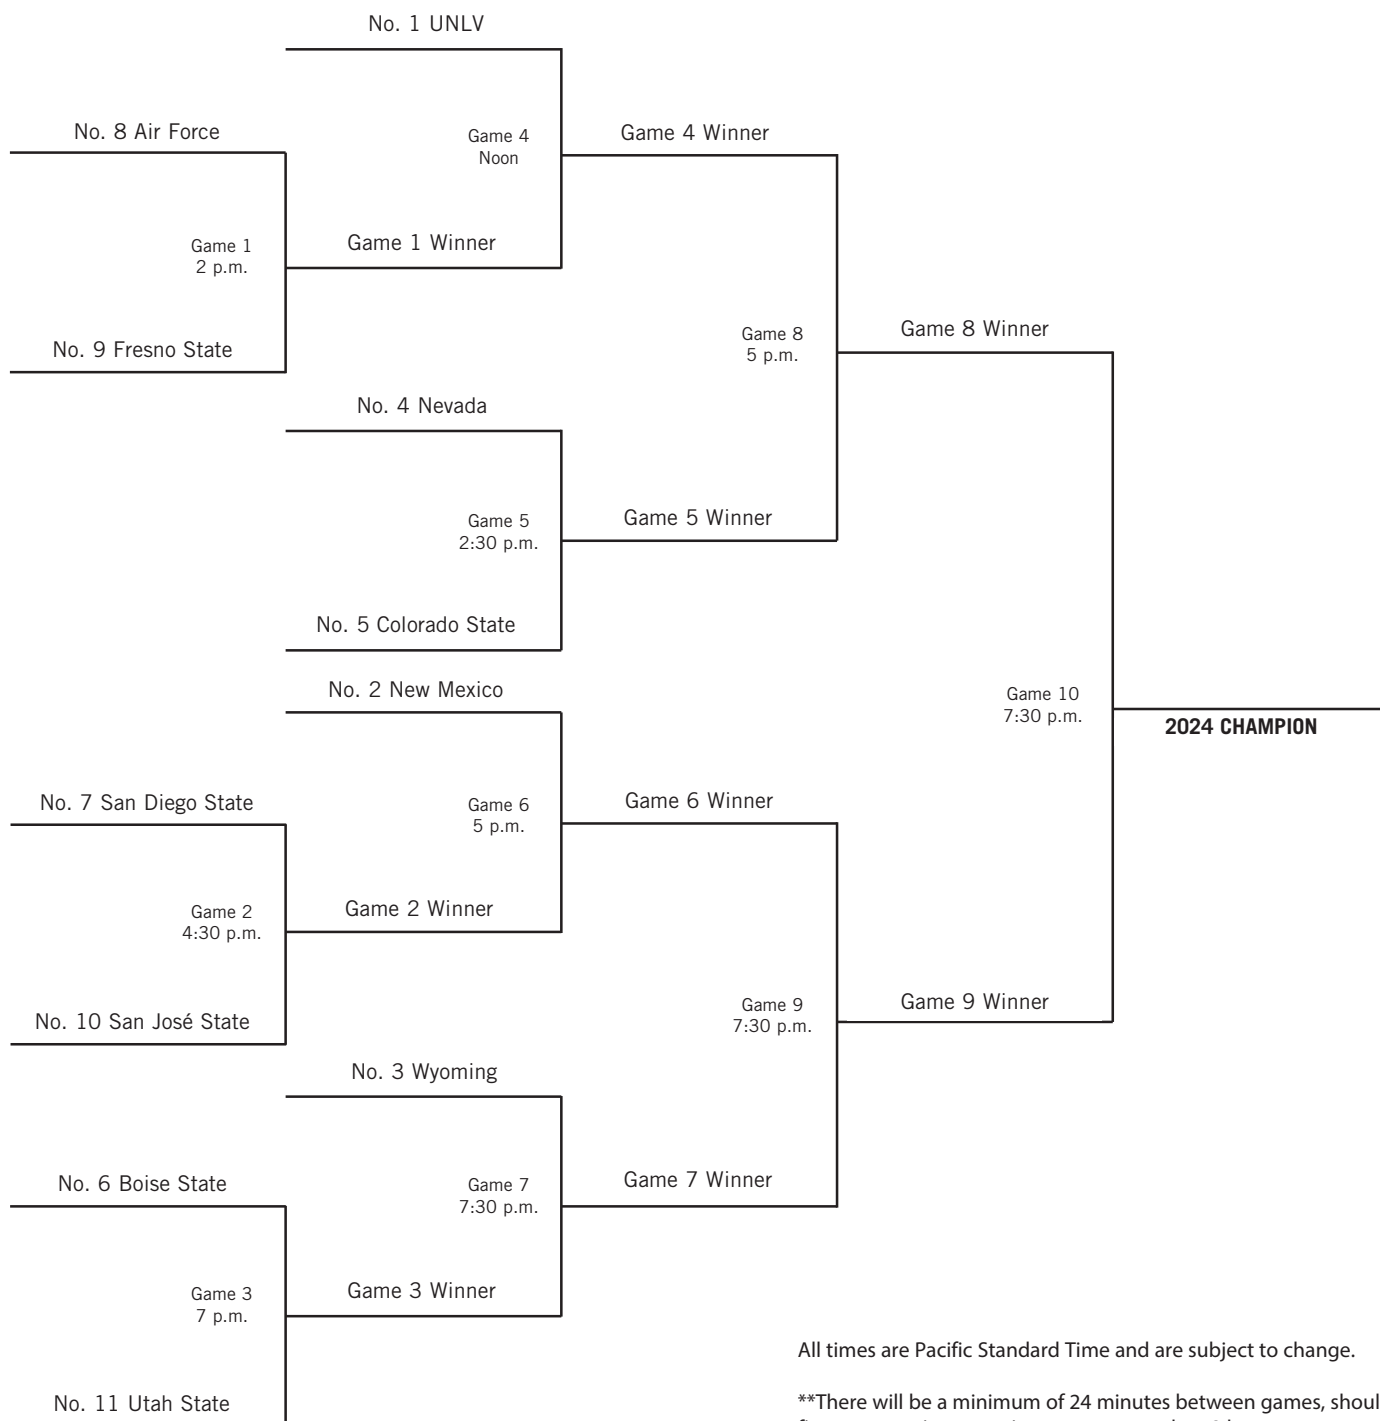

All times are Pacific Standard Time and are subject to change.

**There will be a minimum of 24 minutes between games, should the first game go into overtime or run more than 2 hours.