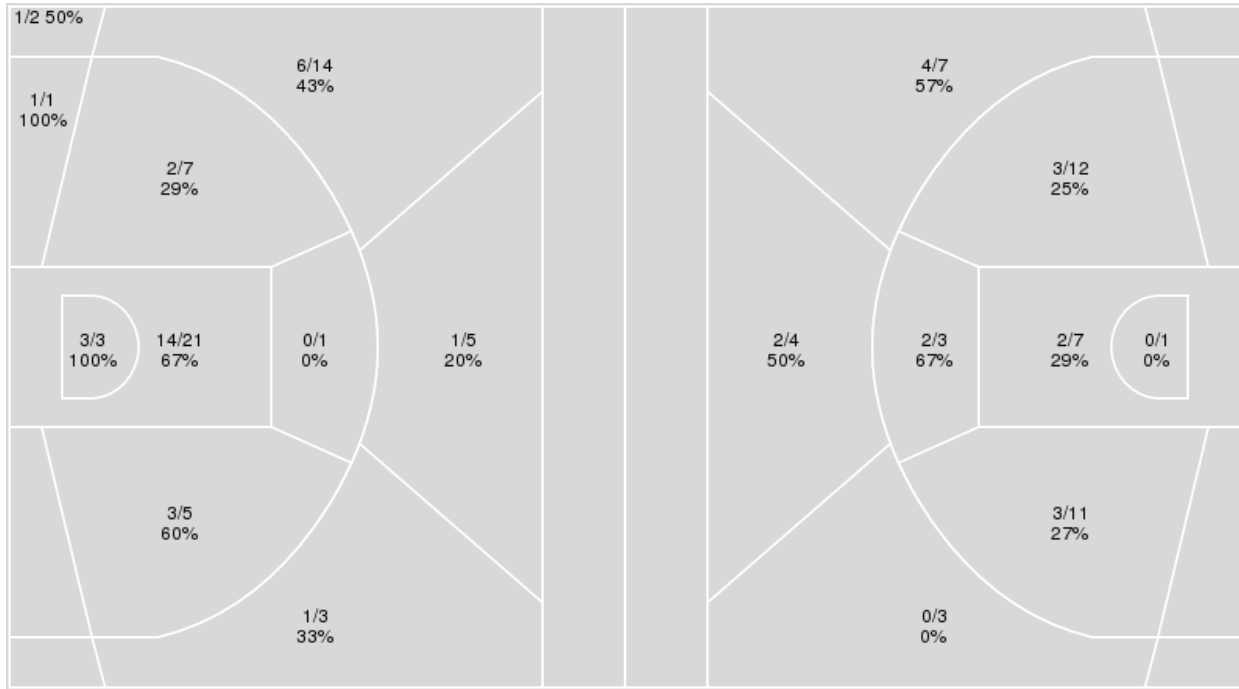

Official Basketball Shot Areas - Final
San Diego State at Colorado State
02/03/24 Moby Arena, Fort Collins
2023-24 Colorado State Women's Basketball

Game Time: 1:00 PM
Game Duration: 1:50
Attendance: 2,434

Officials: Scott Fruehling, Chaka Wade, Jacob Finn

{ Players => 0, 3, 4, 5, 10, 11, 12, 14, 20, 21, 22, 24, 30, 32, 55; } FG
Types => All; Results => All;

{ Players => 0, 1, 2, 3, 4, 5, 10, 11, 13, 15, 20, 22, 23, 24, 32; } FG
Types => All; Results => All;

Colorado State

San Diego State

Colorado State	M/A	%
Field Goals	32/62	52
2 Points	23/38	61
3 Points	9/24	38
Free Throws	9/11	82

San Diego State	M/A	%
Field Goals	16/48	33
2 Points	10/34	29
3 Points	6/14	43
Free Throws	12/18	67