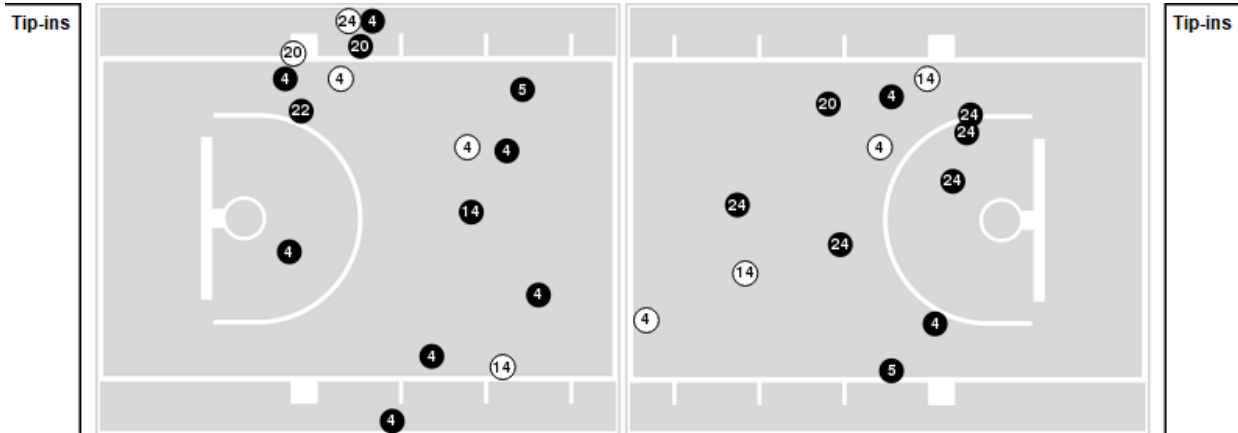

Blow Up Chart

● Made ○ Missed N - Player Number

Colorado State	M/A	%
Field Goals	32/62	52
2 Points	23/38	61
3 Points	9/24	38
Free Throws	9/11	82

Colorado State	M/A	%
Points in the Paint	34 (17 / 24)	71
Fast Break Points	8 (4/4)	100
Second Chance Points	2 (1/4)	25
Effective FG%	59