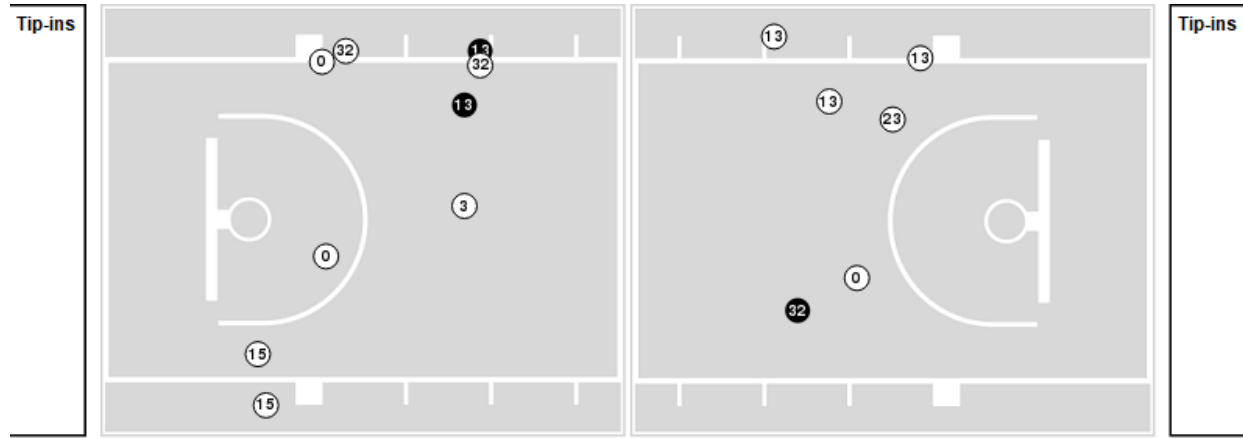

Blow Up Chart

● Made   ○ Missed   N - Player Number

San Diego State	M/A	%
Field Goals	16/48	33
2 Points	10/34	29
3 Points	6/14	43
Free Throws	12/18	67

San Diego State	M/A	%
Points in the Paint	4 (2 / 8)	25
Fast Break Points	1 (1/2)	50
Second Chance Points	1 (1/2)	50
Effective FG%	40