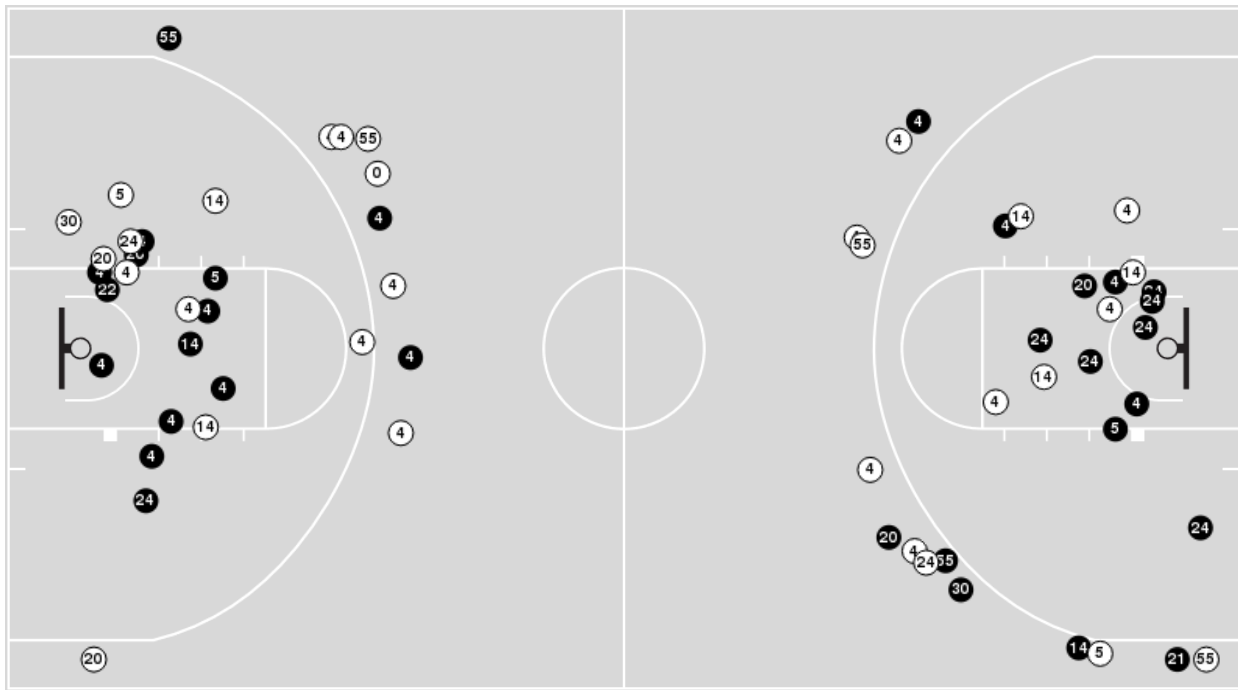

Officials: Scott Fruehling, Chaka Wade, Jacob Finn

Players => 0, 3, 4, 5, 10, 11, 12, 14, 20, 21, 22, 24, 30, 32, 55 FG Types=>All Results=>All

Colorado State

All Field Goals