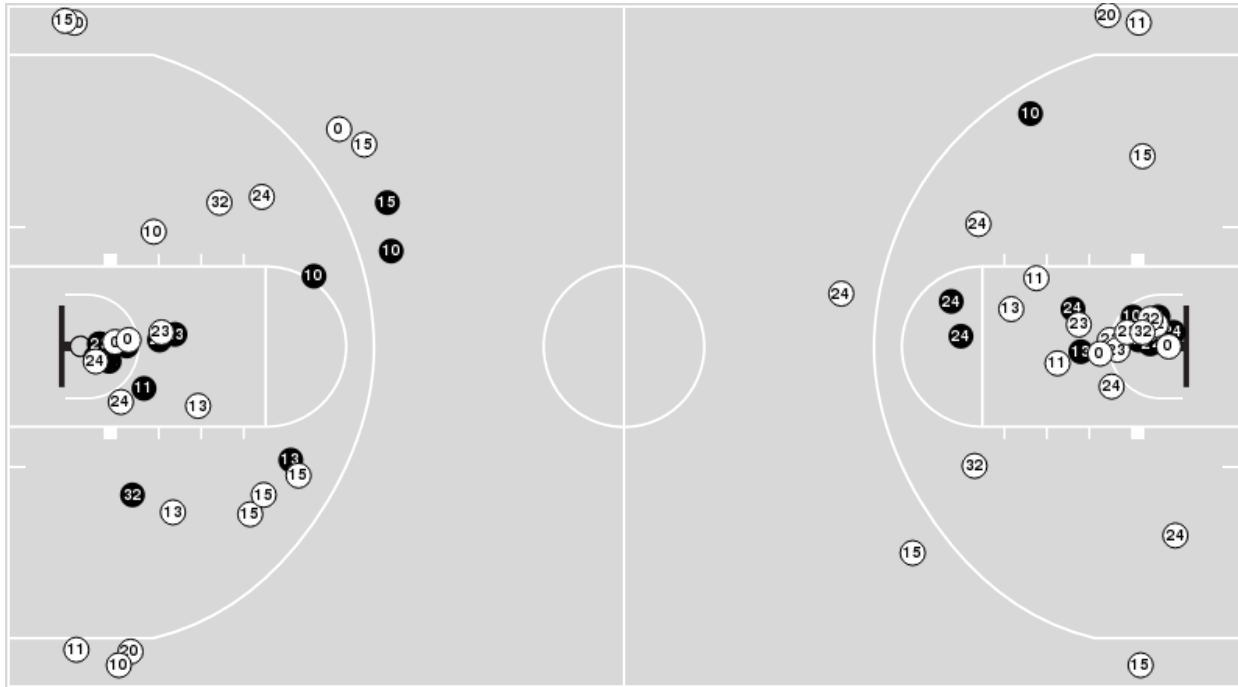

Officials: Melissa Barlow, Benny Luna, Cheryl Blue

Players => 0, 1, 2, 3, 4, 5, 10, 11, 13, 15, 20, 22, 23, 24, 32 FG Types=>AllResults=>All

San Diego St.

All Field Goals