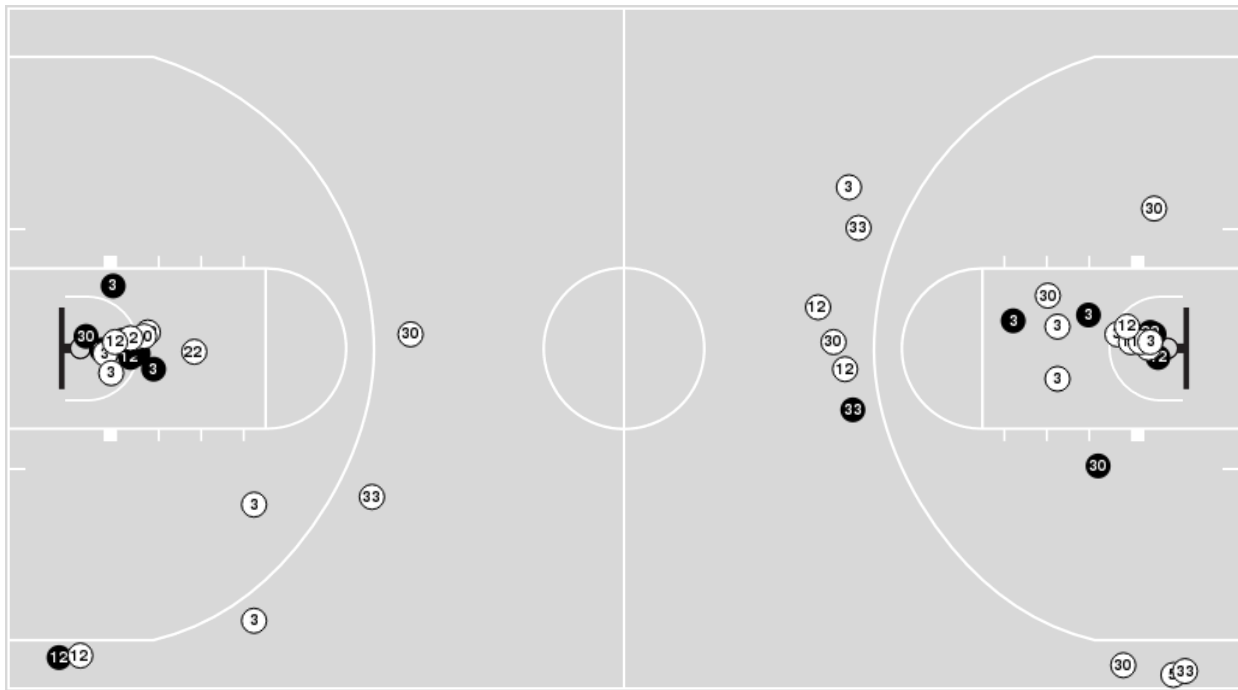

Officials: Melissa Barlow, Benny Luna, Cheryl Blue

Players => 1, 2, 3, 4, 5, 10, 12, 14, 15, 21, 22, 24, 30, 33FG Types=>AllResults=>All

New Mexico

All Field Goals