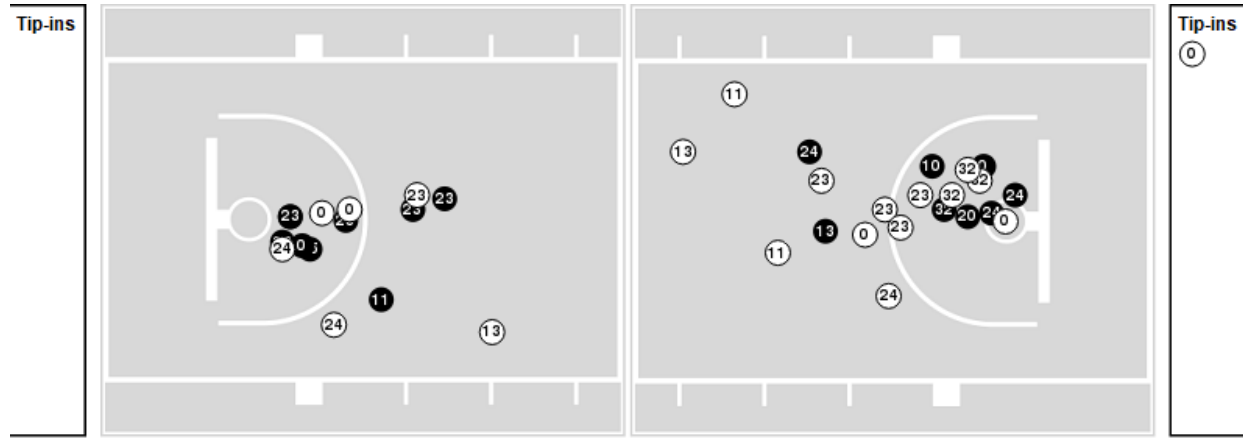

Blow Up Chart

● Made   ○ Missed   N - Player Number

San Diego St.	M/A	%
Field Goals	25/67	37
2 Points	23/53	43
3 Points	2/14	14
Free Throws	11/12	92

San Diego St.	M/A	%
Points in the Paint	34 (17 / 36)	47
Fast Break Points	7 (3/3)	100
Second Chance Points	6 (3/10)	30
Effective FG%	39