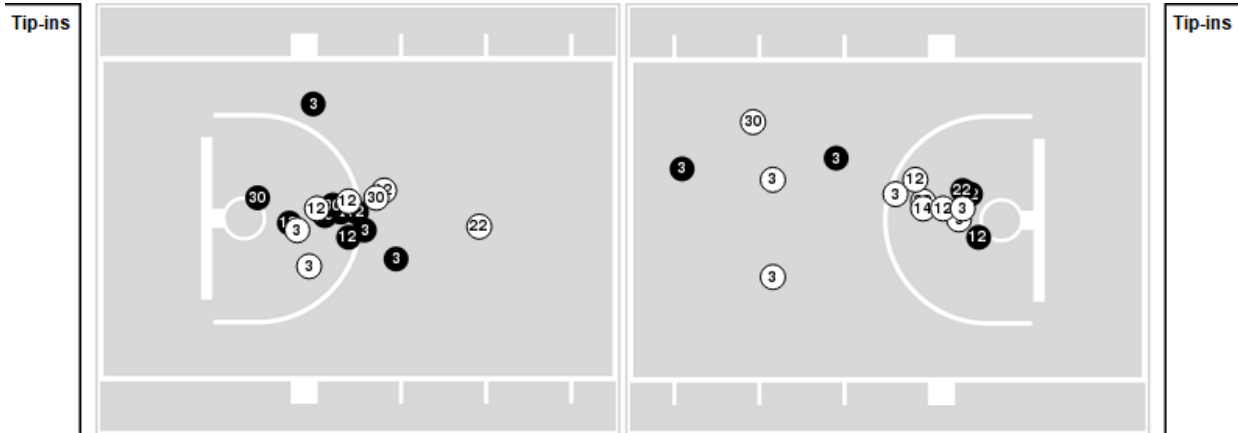

Officials: Melissa Barlow, Benny Luna, Cheryl Blue

Players => 1, 2, 3, 4, 5, 10, 12, 14, 15, 21, 22, 24, 30, 33FG Types=>AllResults=>All

New Mexico

All Field Goals

Blow Up Chart

● Made ○ Missed N - Player Number