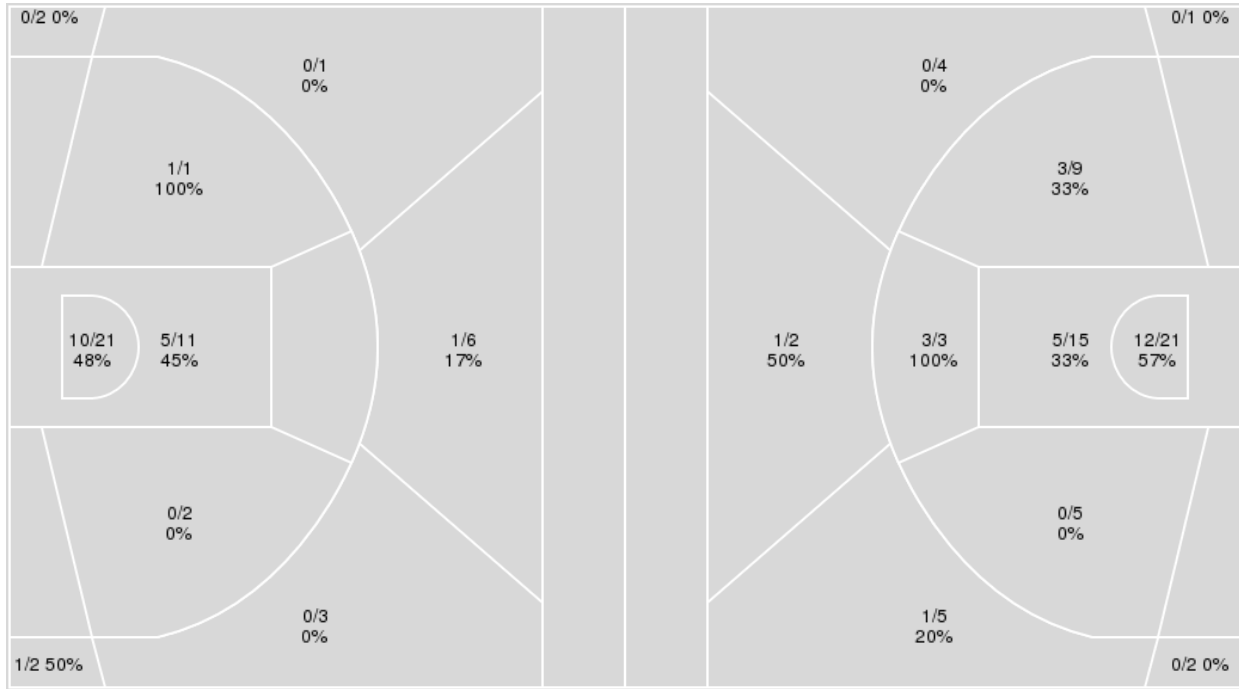

Officials: Melissa Barlow, Benny Luna, Cheryl Blue

{ Players => 1, 2, 3, 4, 5, 10, 12, 14, 15, 21, 22, 24, 30, 33; } FG Types
=> All; Results => All;

{ Players => 0, 1, 2, 3, 4, 5, 10, 11, 13, 15, 20, 22, 23, 24, 32; } FG
Types => All; Results => All;

New Mexico

San Diego St.

New Mexico	M/A	%
Field Goals	18/49	37
2 Points	16/35	46
3 Points	2/14	14
Free Throws	28/34	82

San Diego St.	M/A	%
Field Goals	25/67	37
2 Points	23/53	43
3 Points	2/14	14
Free Throws	11/12	92