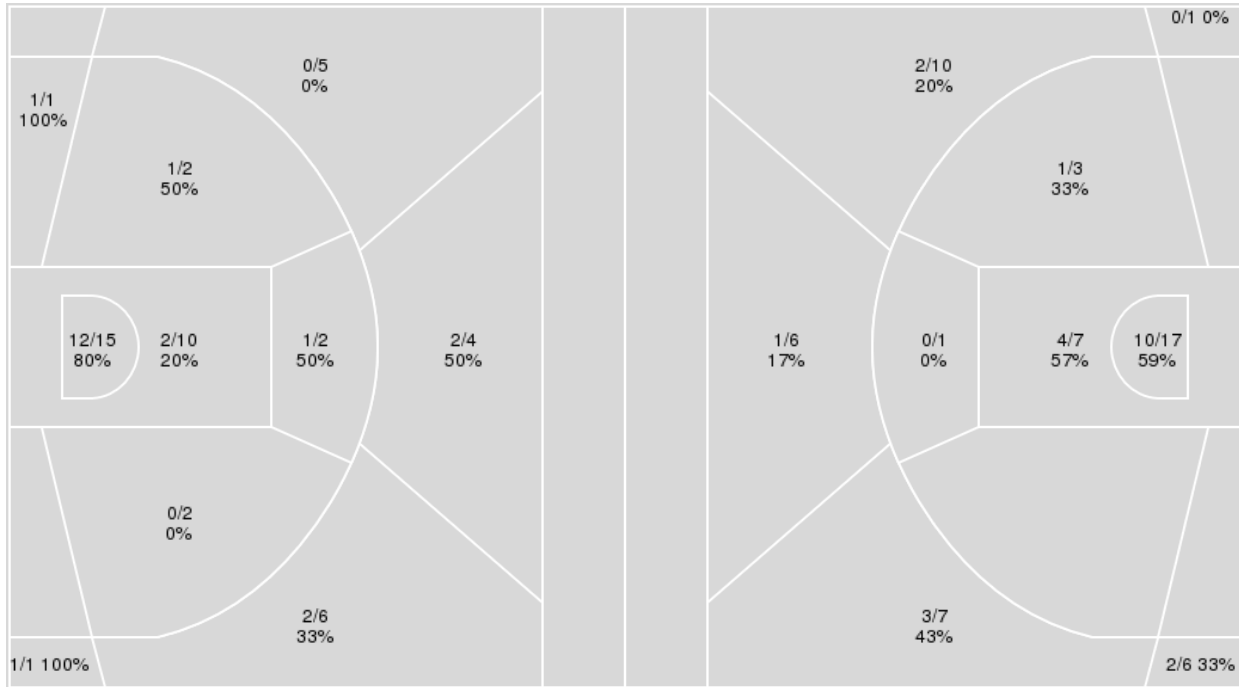

Officials: Michael Reed, Eric Curry, Kristyne Esparza

{ Players => 0, 2, 3, 4, 5, 8, 10, 11, 12, 13, 14, 21, 24, 25, 32, 40, 42; }
FG Types => All; Results => All;

{ Players => 0, 1, 2, 3, 5, 10, 11, 12, 13, 15, 20, 22, 24, 31; } FG Types
=> All; Results => All;

San Diego State

UNLV

San Diego State	M/A	%
Field Goals	22/48	46
2 Points	17/32	53
3 Points	5/16	31
Free Throws	23/30	77

UNLV	M/A	%
Field Goals	23/58	40
2 Points	15/28	54
3 Points	8/30	27
Free Throws	7/12	58