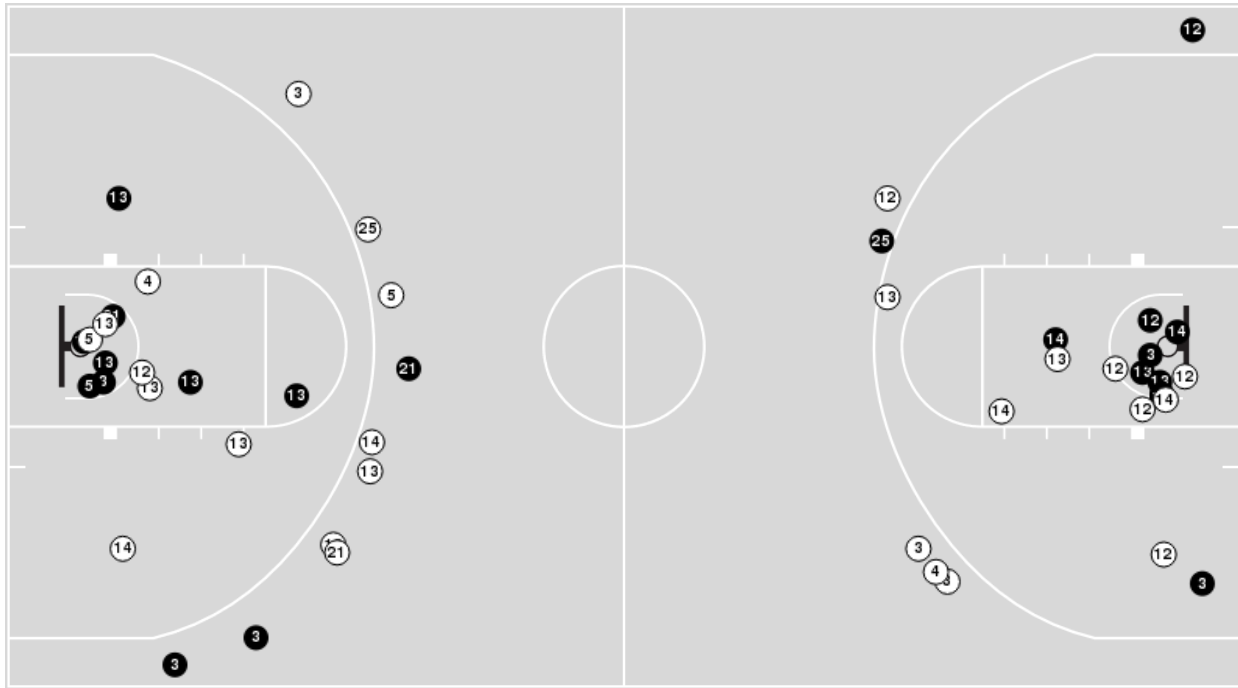

Officials: Michael Reed, Eric Curry, Kristyne Esparza

Players => 0, 2, 3, 4, 5, 8, 10, 11, 12, 13, 14, 21, 24, 25, 32, 40, 42FG Types=>AllResults=>All

San Diego State

All Field Goals