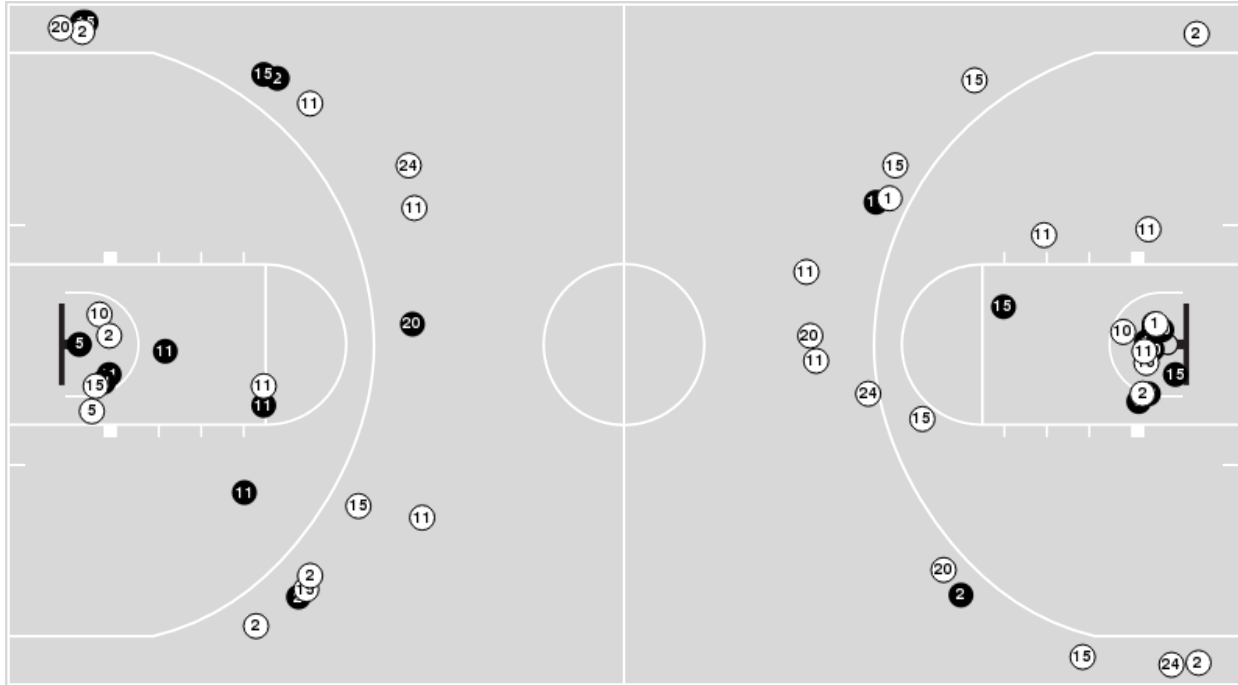

Officials: Michael Reed, Eric Curry, Kristyne Esparza

Players => 0, 1, 2, 3, 5, 10, 11, 12, 13, 15, 20, 22, 24, 31 FG Types=>All Results=>All

UNLV

All Field Goals