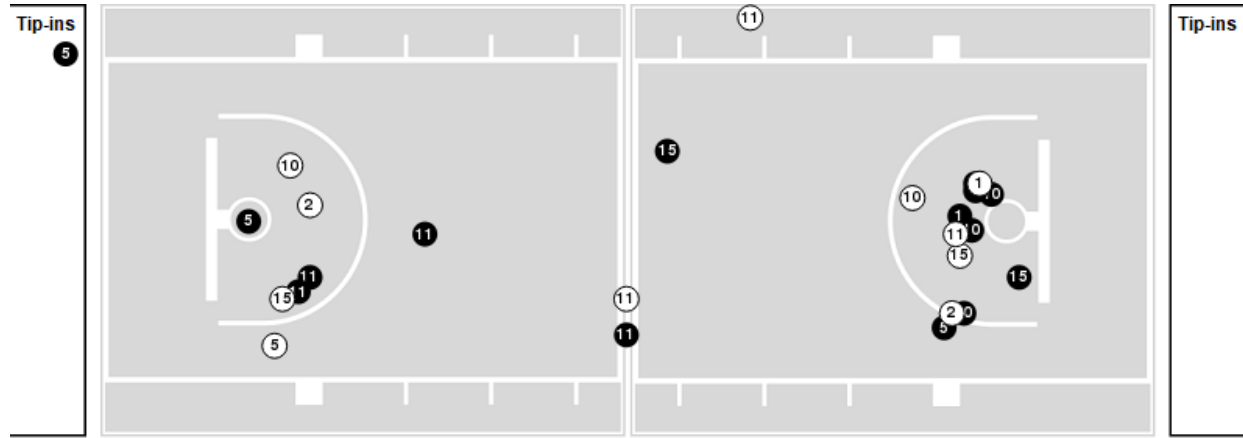

Officials: Michael Reed, Eric Curry, Kristyne Esparza

Players => 0, 1, 2, 3, 5, 10, 11, 12, 13, 15, 20, 22, 24, 31 FG Types=>All Results=>All

UNLV

All Field Goals

Blow Up Chart

● Made ○ Missed N - Player Number

UNLV	M/A	%
Field Goals	23/58	40
2 Points	15/28	54
3 Points	8/30	27
Free Throws	7/12	58

UNLV	M/A	%
Points in the Paint	28 (14 / 24)	58
Fast Break Points	2 (1/1)	100
Second Chance Points	11 (8/12)	67
Effective FG%	47	