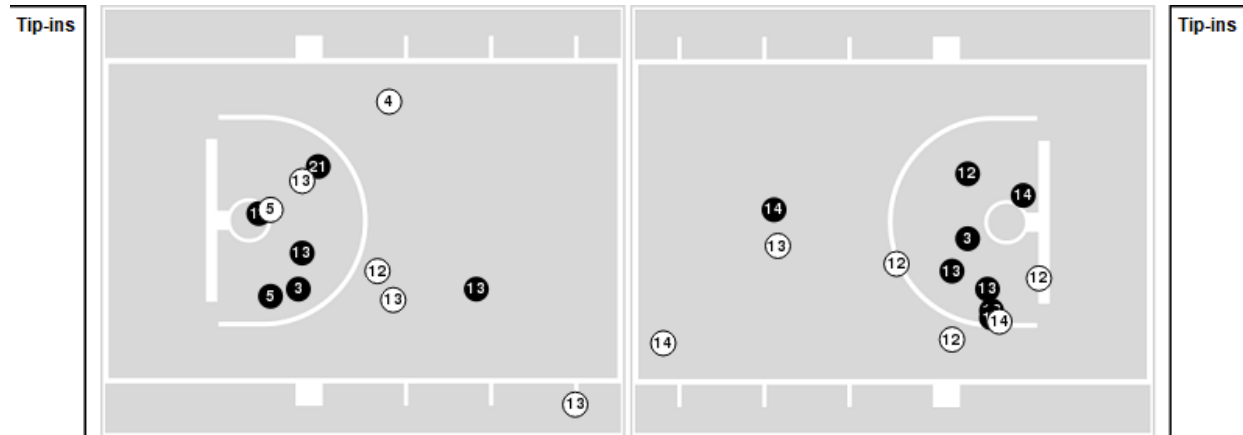

UNLV	M/A	%
Field Goals	23/58	40
2 Points	15/28	54
3 Points	8/30	27
Free Throws	7/12	58

UNLV	M/A	%
Points in the Paint	28 (14 / 24)	58
Fast Break Points	2 (1/1)	100
Second Chance Points	11 (8/12)	67
Effective FG%	47	

Officials: Michael Reed, Eric Curry, Kristyne Esparza

Players => 0, 2, 3, 4, 5, 8, 10, 11, 12, 13, 14, 21, 24, 25, 32, 40, 42FG Types=>AllResults=>All

San Diego State

All Field Goals

Blow Up Chart

● Made ○ Missed N - Player Number

Official Basketball Rotations Summary - Final
UNLV at San Diego State
 01/06/24 Steve Fisher Court at Viejas Arena, San Diego
 2023-24 Men's Basketball

Game Time: 1:15 PM
Game Duration: 2:07
Attendance: 12,414