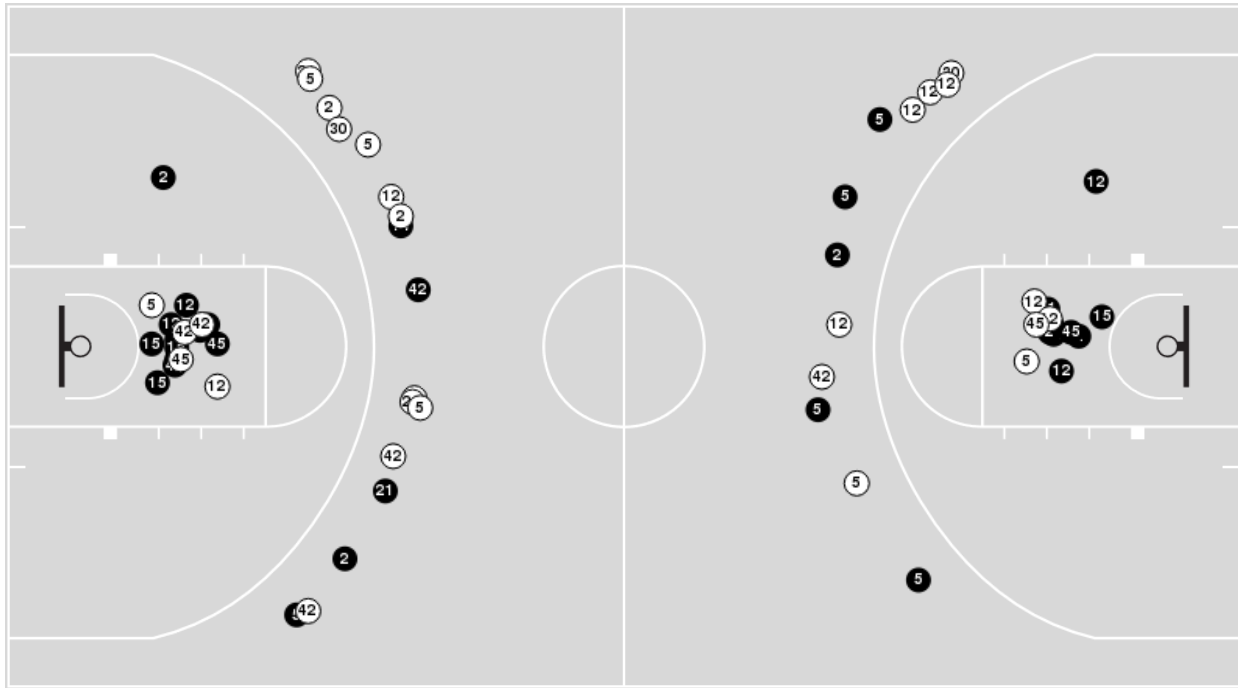

Officials: In'Fini Robinson, Charles Gonzalez, Robert Scofield

Players => AllFG Types=>AllResults=>All

Wyoming

All Field Goals