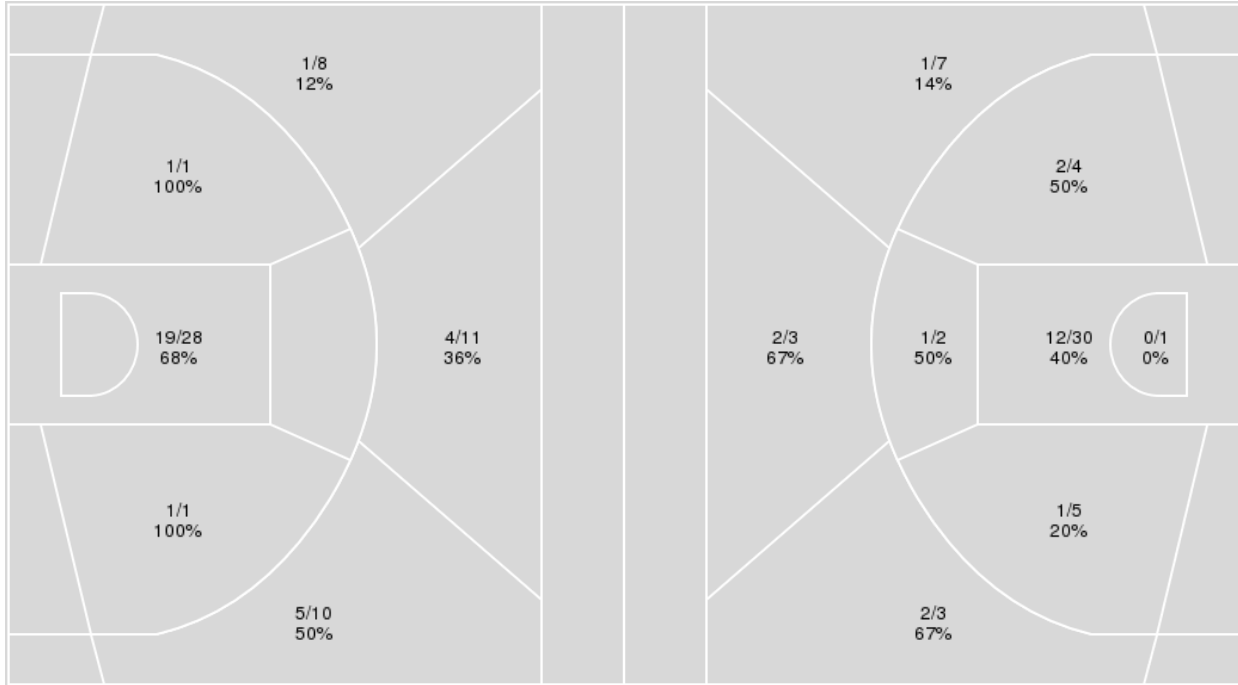

Officials: In'Fini Robinson, Charles Gonzalez, Robert Scofield

{ Players => All; } FG Types => All; Results => All;

{ Players => All; } FG Types => All; Results => All;

Wyoming

San Diego St.

Wyoming	M/A	%
Field Goals	31/59	53
2 Points	21/30	70
3 Points	10/29	34
Free Throws	0/0	0

San Diego St.	M/A	%
Field Goals	21/55	38
2 Points	16/42	38
3 Points	5/13	38
Free Throws	8/11	73