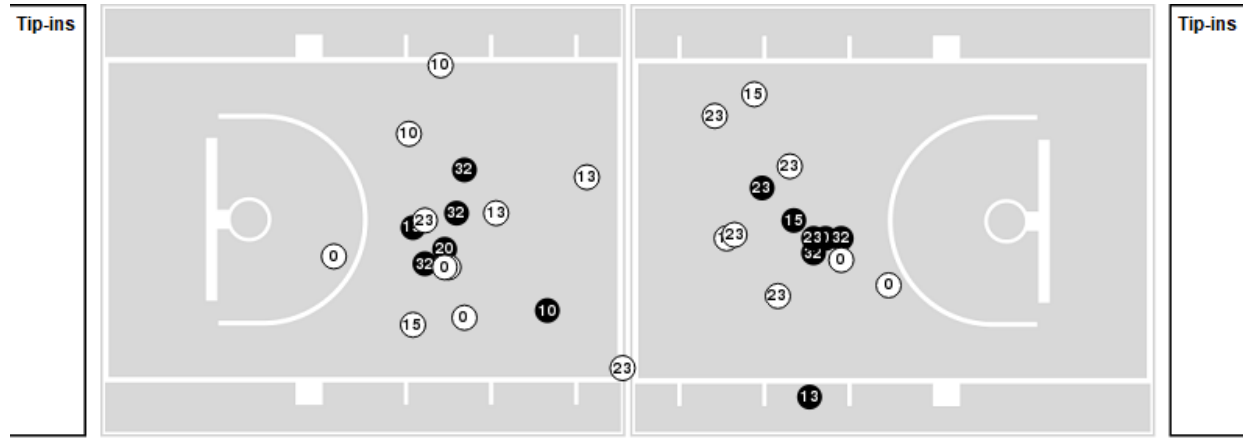

Blow Up Chart

● Made   ○ Missed   N - Player Number

San Diego St.	M/A	%
Field Goals	21/55	38
2 Points	16/42	38
3 Points	5/13	38
Free Throws	8/11	73

San Diego St.	M/A	%
Points in the Paint	24 (12 / 31)	39
Fast Break Points	5 (3/4)	75
Second Chance Points	5 (3/9)	33
Effective FG%	43