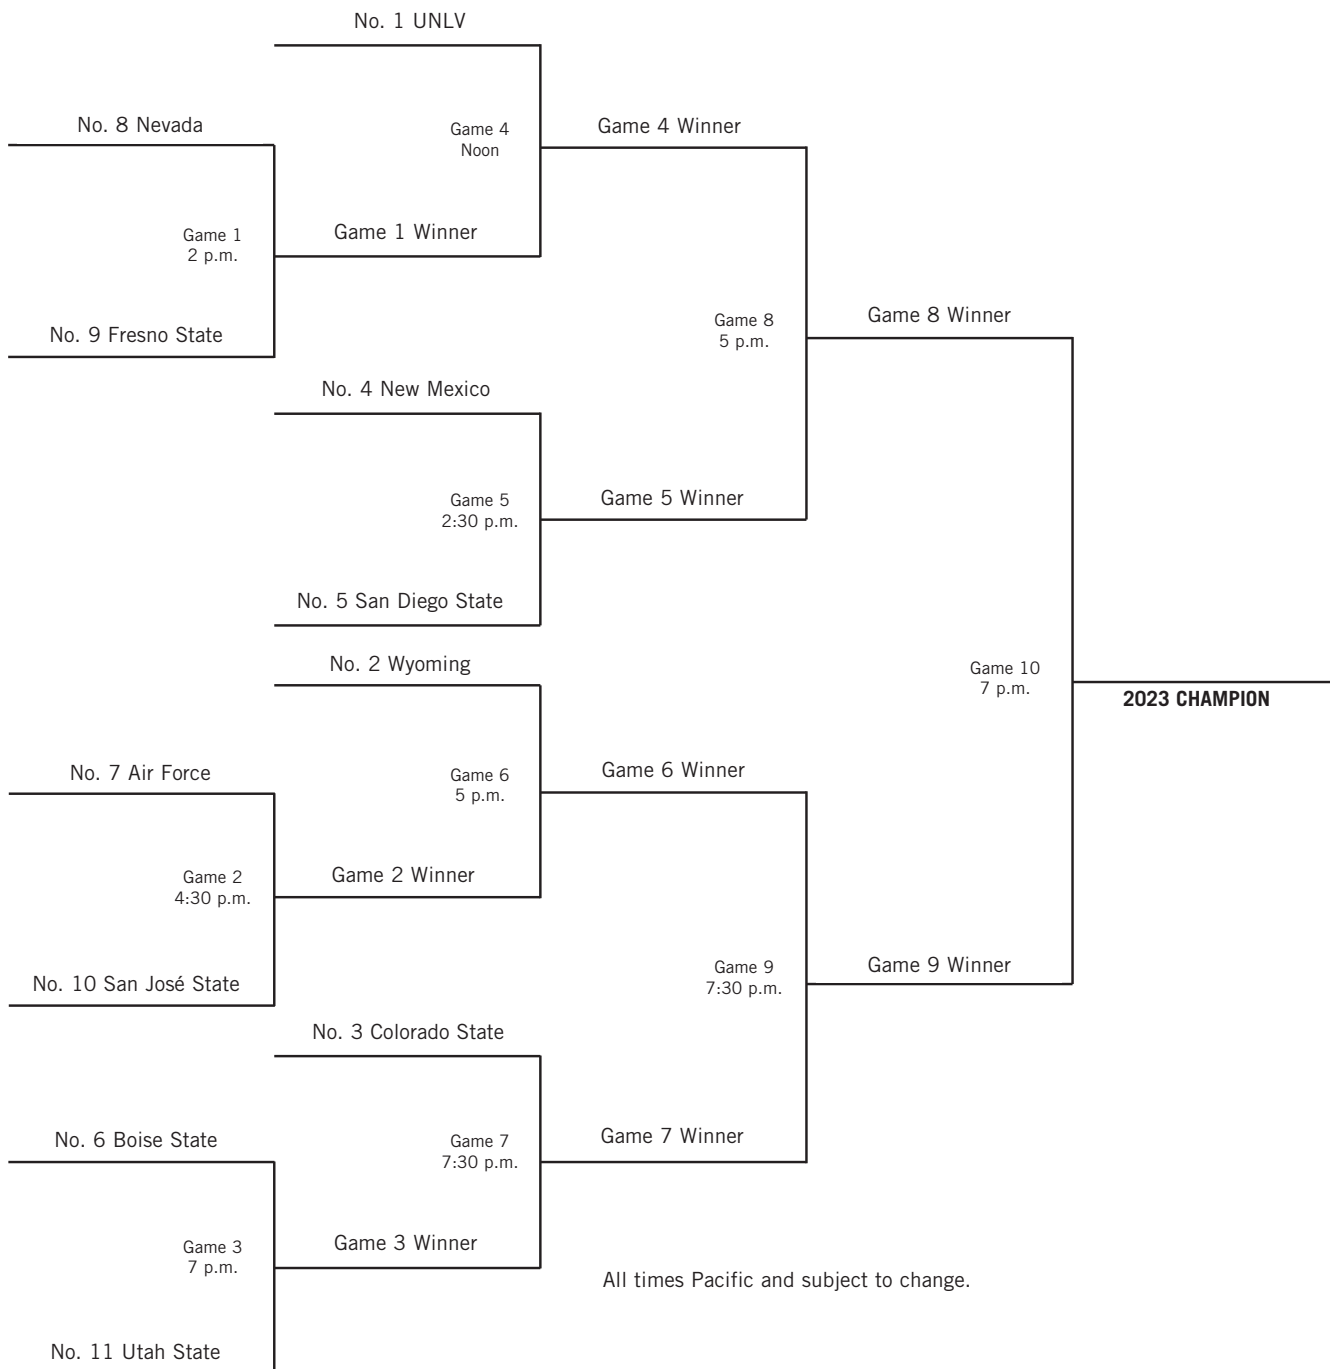

2023 MOUNTAIN WEST WOMEN'S BASKETBALL CHAMPIONSHIP

SUNDAY-WEDNESDAY, MARCH 5-8

THOMAS & MACK CENTER

LAS VEGAS, NEVADA

SUNDAY MARCH 5	MONDAY MARCH 6	TUESDAY MARCH 7	WEDNESDAY MARCH 8
-------------------	-------------------	--------------------	----------------------