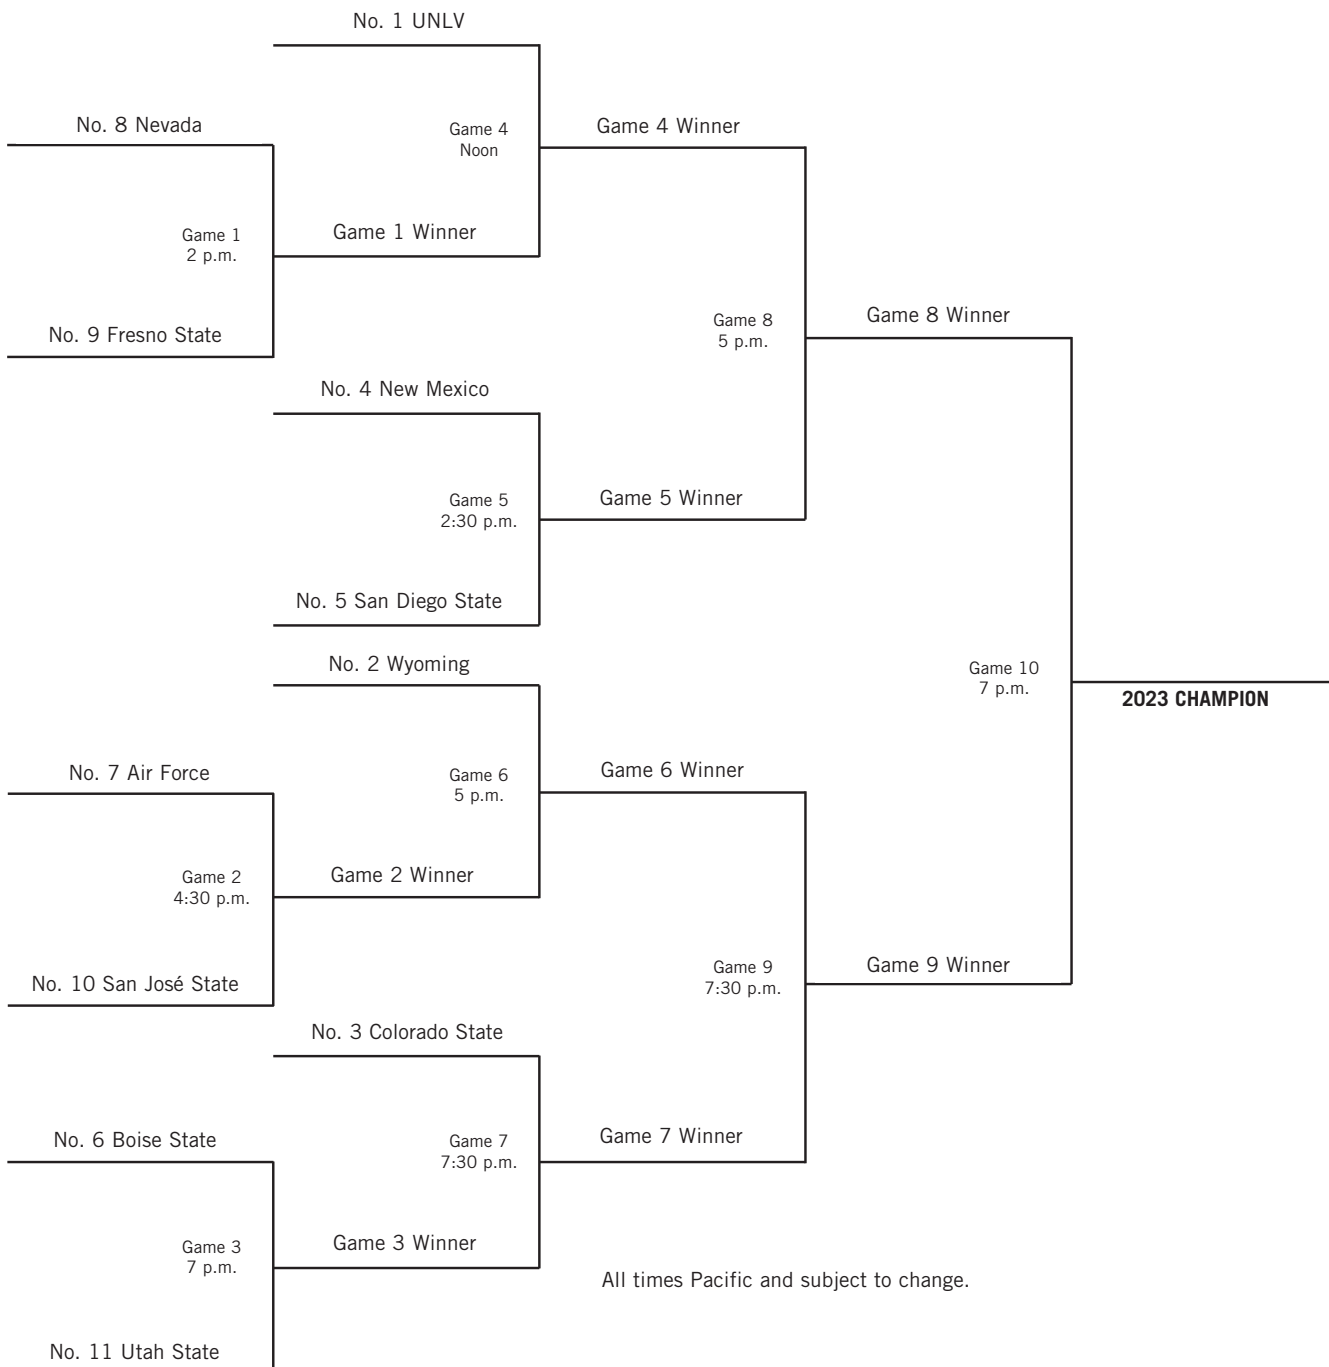

# 2023 MOUNTAIN WEST WOMEN'S BASKETBALL CHAMPIONSHIP

SUNDAY-WEDNESDAY, MARCH 5-8

THOMAS & MACK CENTER

LAS VEGAS, NEVADA

SUNDAY MARCH 5	MONDAY MARCH 6	TUESDAY MARCH 7	WEDNESDAY MARCH 8
-------------------	-------------------	--------------------	----------------------