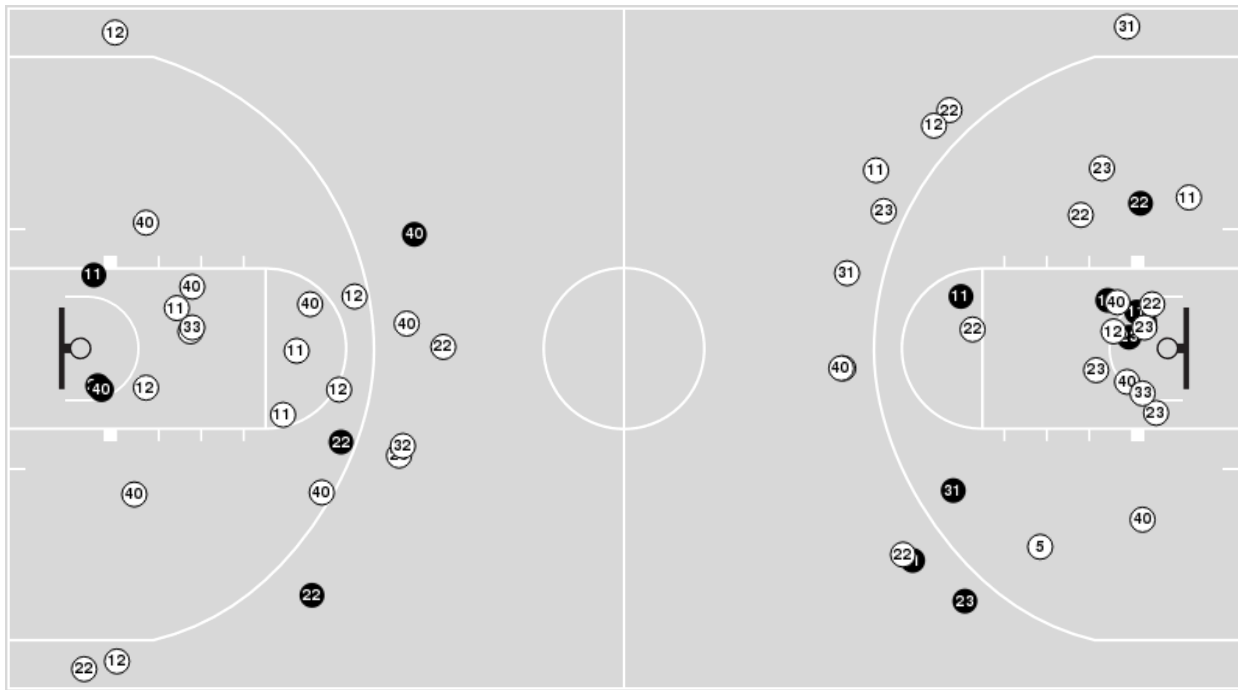

Officials: Adria Molina, Rigo Vasquez, Glen Dixon

Players => 4, 5, 11, 12, 22, 23, 24, 31, 32, 33, 40, 52 FG Types=>All Results=>All

Nevada

All Field Goals