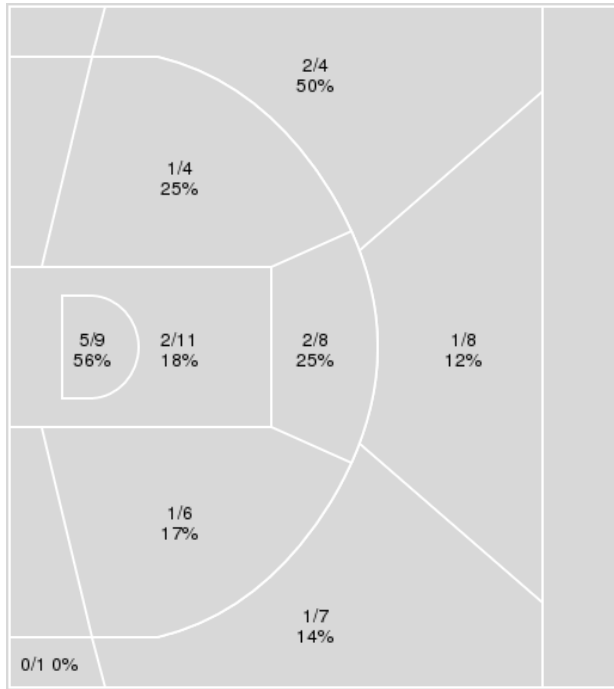

San Diego St. at Nevada

02/09/23 Lawlor Events Center, Reno
2022-23 Women's Basketball

Officials: Adria Molina, Rigo Vasquez, Glen Dixon

{ Players => 4, 5, 11, 12, 22, 23, 24, 31, 32, 33, 40, 52; } FG Types => All; Results => All;

{ Players => 0, 1, 2, 4, 5, 11, 12, 13, 20, 21, 22, 23, 24, 32; } FG Types => All; Results => All;

Nevada