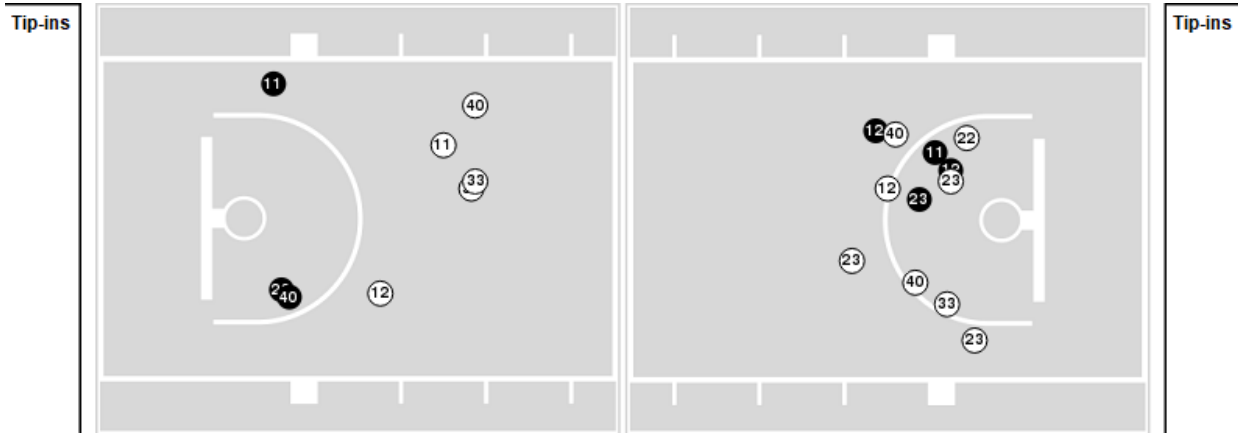

Blow Up Chart

● Made ○ Missed N - Player Number

Nevada	M/A	%
Field Goals	15/58	26
2 Points	11/38	29
3 Points	4/20	20
Free Throws	17/17	100

Nevada	M/A	%
Points in the Paint	14 (7 / 20)	35
Fast Break Points	12 (11/11)	100
Second Chance Points	6 (3/12)	25
Effective FG%	29