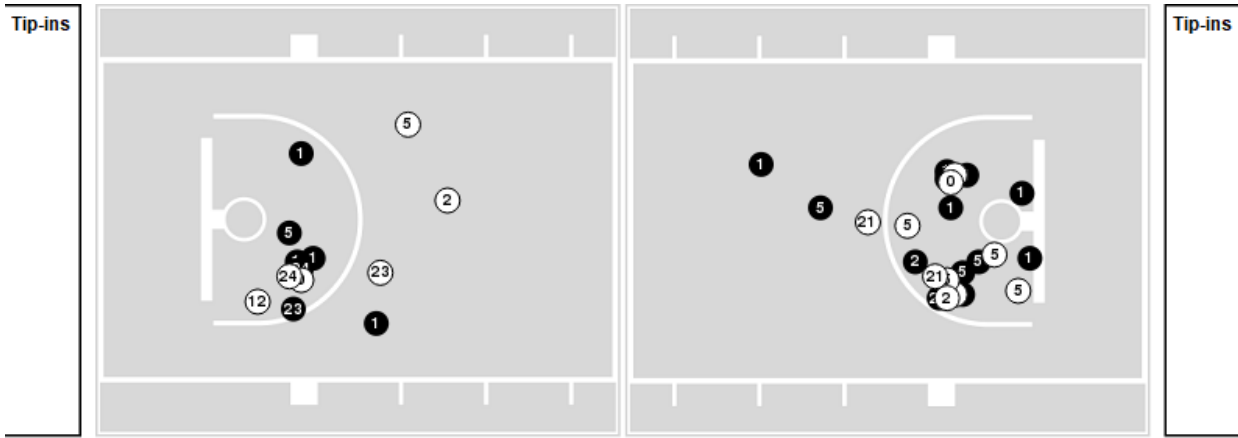

Blow Up Chart

● Made ○ Missed N - Player Number

San Diego St.	M/A	%
Field Goals	27/53	51
2 Points	25/44	57
3 Points	2/9	22
Free Throws	11/15	73

San Diego St.	M/A	%
Points in the Paint	40 (20 / 36)	56
Fast Break Points	5 (4/5)	80
Second Chance Points	7 (5/8)	63
Effective FG%	53