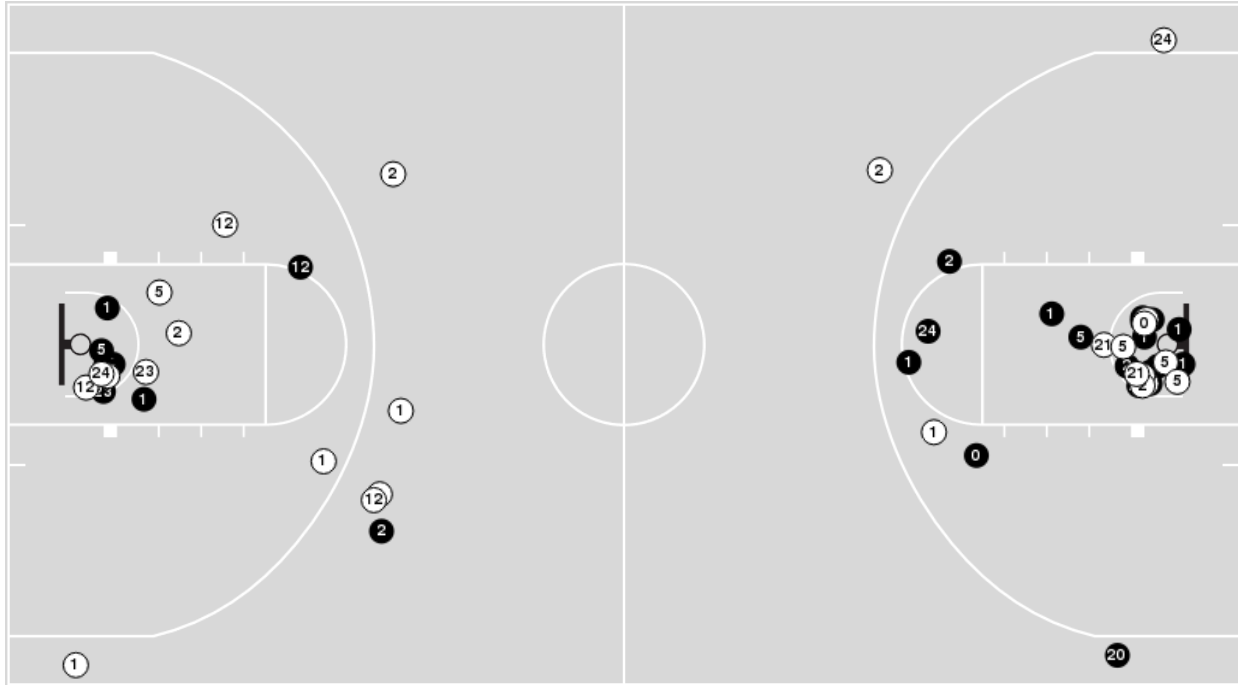

Players => 0, 1, 2, 4, 5, 11, 12, 13, 20, 21, 22, 23, 24, 32FG Types=>AllResults=>All

San Diego St.

All Field Goals