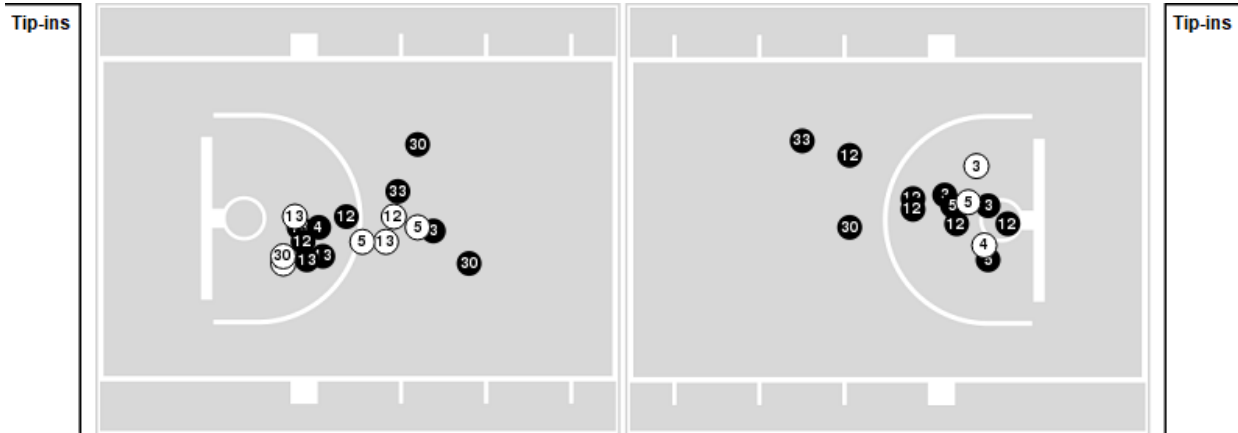

Blow Up Chart

● Made   ○ Missed   N - Player Number

New Mexico	M/A	%
Field Goals	29/51	57
2 Points	22/34	65
3 Points	7/17	41
Free Throws	18/25	72

New Mexico	M/A	%
Points in the Paint	42 (21 / 31)	68
Fast Break Points	13 (8/9)	89
Second Chance Points	4 (2/4)	50
Effective FG%	64