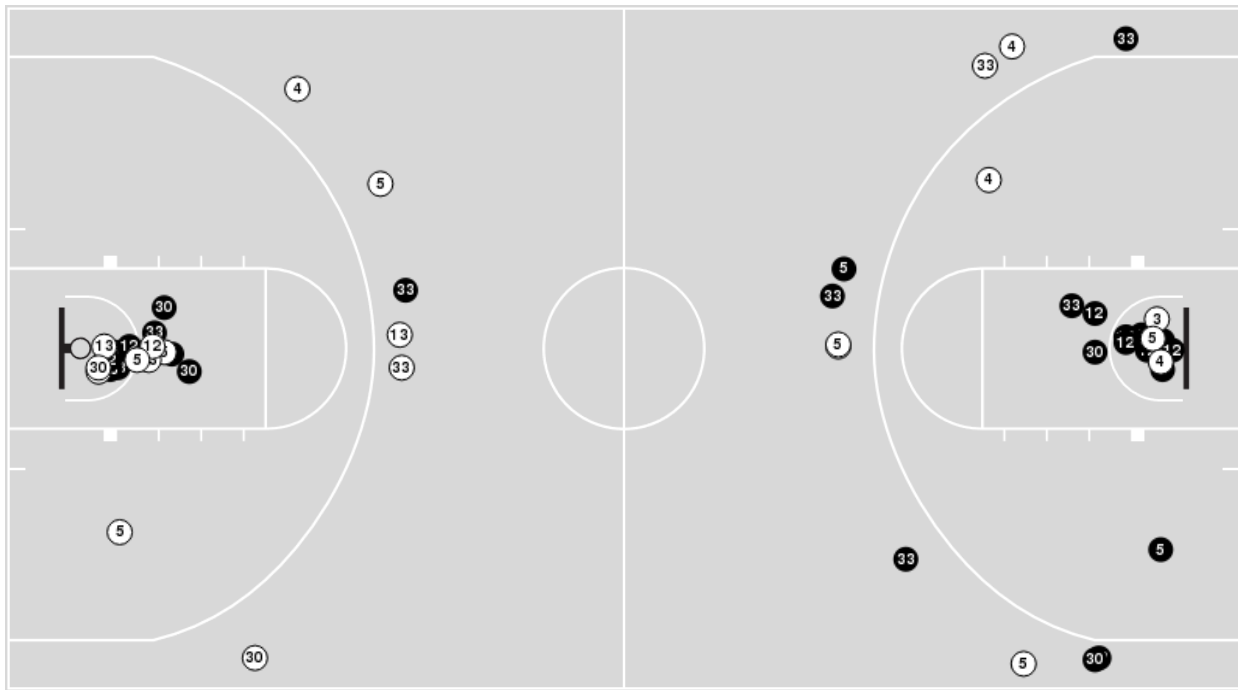

Officials: Shelley Nakasone, Mollie Kaye Mueller, Amanda Webber

Players => 2, 3, 4, 5, 10, 11, 12, 13, 14, 15, 21, 24, 30, 33, 42FG Types=>AllResults=>All

New Mexico

All Field Goals