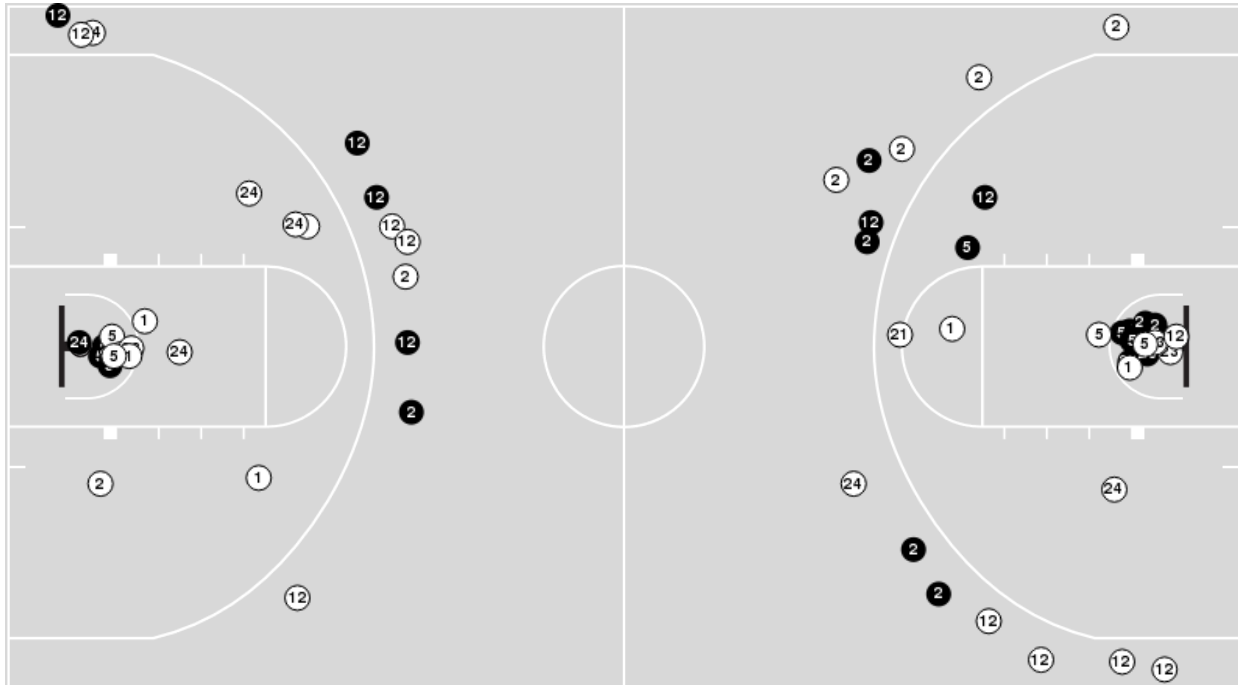

Officials: Shelley Nakasone, Mollie Kaye Mueller, Amanda Webber

Players => 0, 1, 2, 4, 5, 11, 12, 13, 20, 21, 22, 23, 24, 32FG Types=>AllResults=>All

San Diego St.

All Field Goals