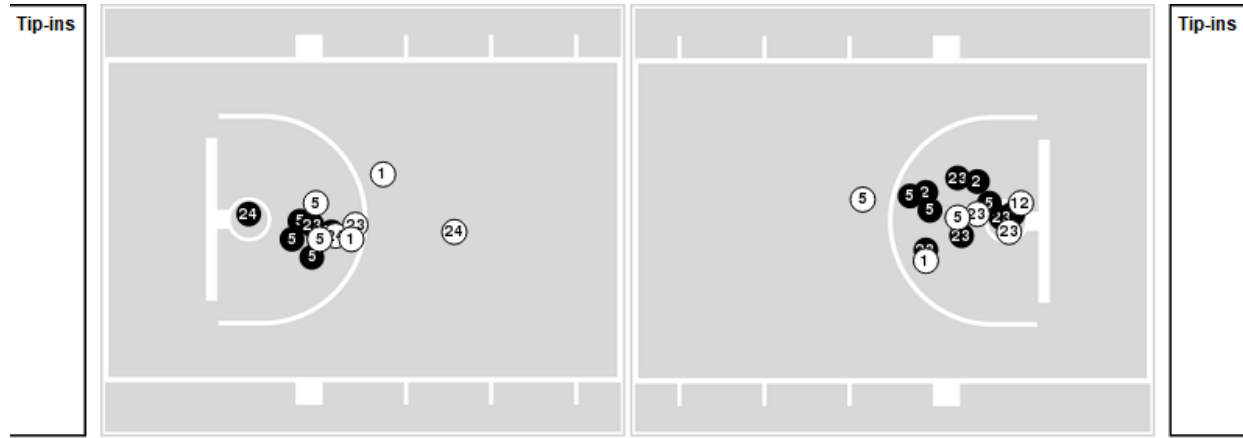

Blow Up Chart

● Made   ○ Missed   N - Player Number

San Diego St.	M/A	%
Field Goals	29/65	45
2 Points	19/40	48
3 Points	10/25	40
Free Throws	10/15	67

San Diego St.	M/A	%
Points in the Paint	34 (17 / 30)	57
Fast Break Points	9 (4/6)	67
Second Chance Points	9 (4/7)	57
Effective FG%	52