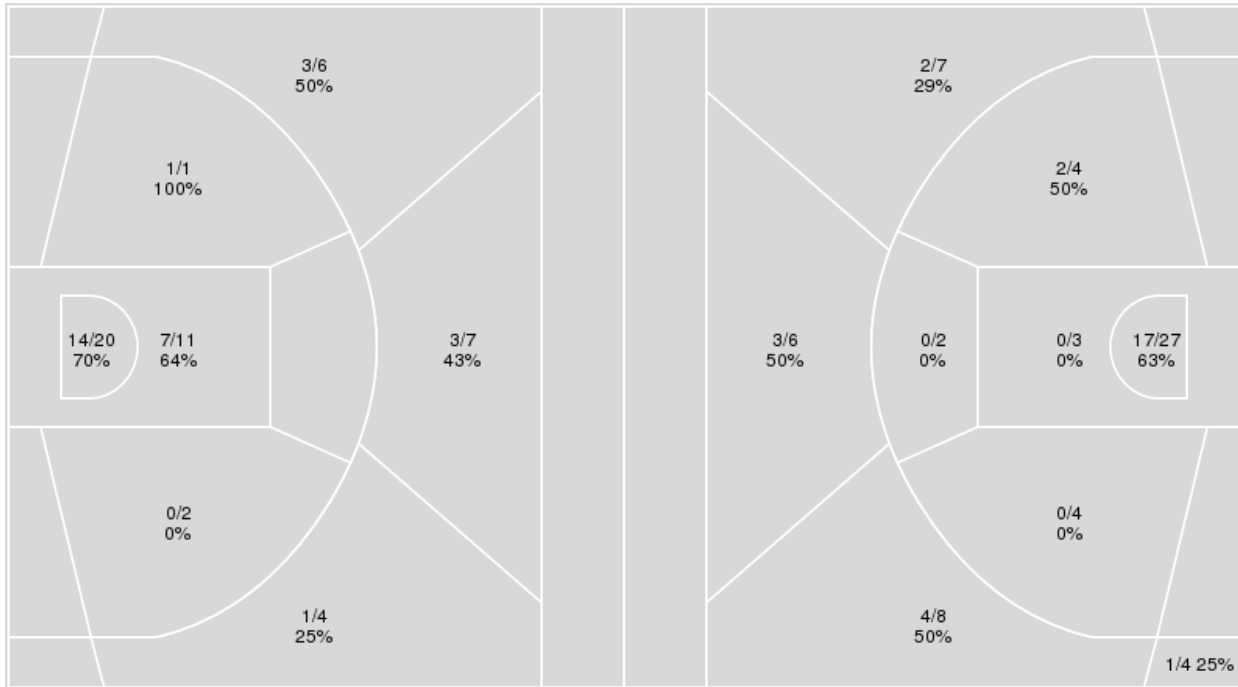

Officials: Shelley Nakasone, Mollie Kaye Mueller, Amanda Webber

{ Players => 2, 3, 4, 5, 10, 11, 12, 13, 14, 15, 21, 24, 30, 33, 42; } FG
Types => All; Results => All;

{ Players => 0, 1, 2, 4, 5, 11, 12, 13, 20, 21, 22, 23, 24, 32; } FG Types
=> All; Results => All;

New Mexico

San Diego St.

New Mexico	M/A	%
Field Goals	29/51	57
2 Points	22/34	65
3 Points	7/17	41
Free Throws	18/25	72

San Diego St.	M/A	%
Field Goals	29/65	45
2 Points	19/40	48
3 Points	10/25	40
Free Throws	10/15	67