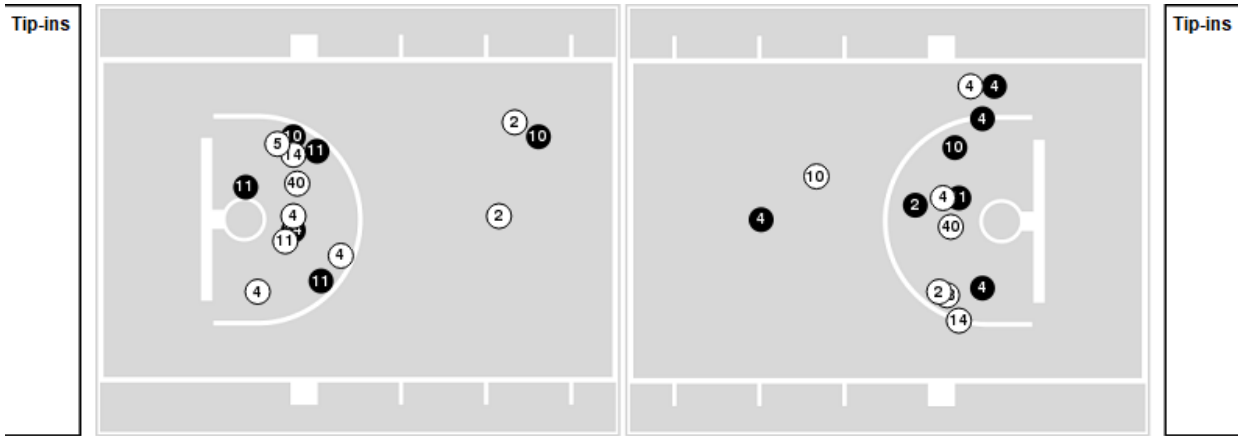

**Officials:** Chuck Gonzalez, Cheryl Blue, Ken Nash

Players => AllFG Types=>AllResults=>All

**Air Force**

**All Field Goals**

**Blow Up Chart**

● Made    ○ Missed    N - Player Number

Air Force	M/A	%
Field Goals	22/56	39
2 Points	17/39	44
3 Points	5/17	29
Free Throws	2/2	100