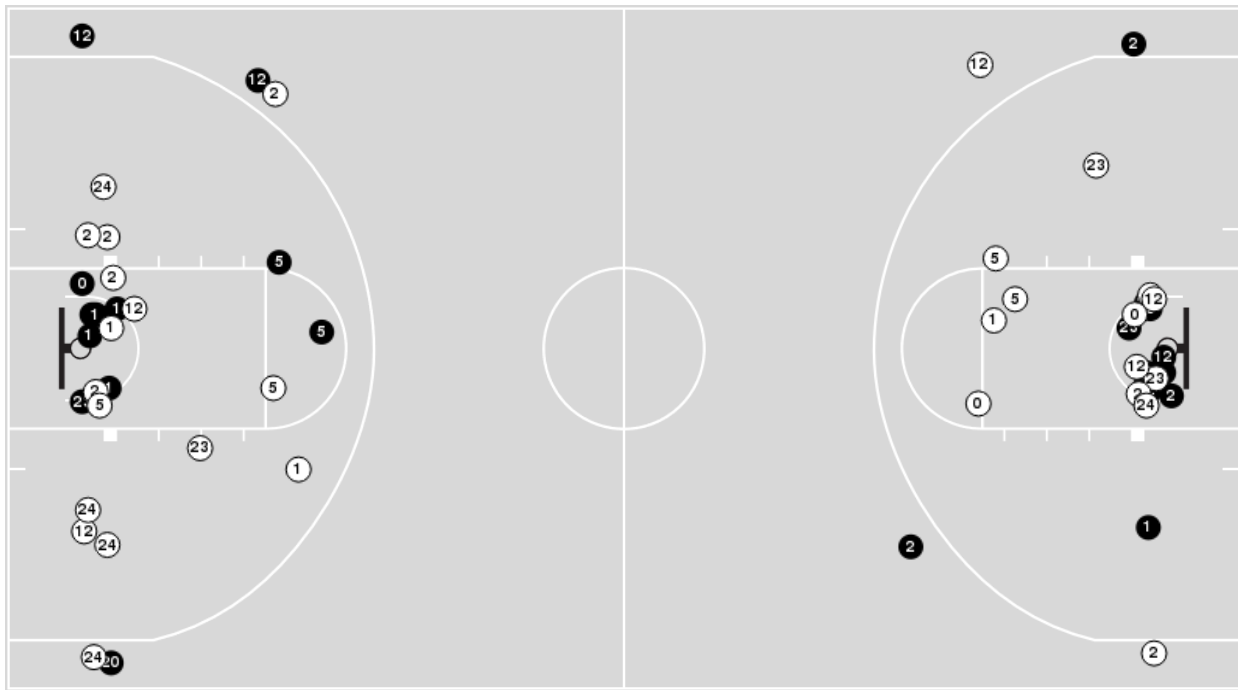

Officials: Chuck Gonzalez, Cheryl Blue, Ken Nash

Players => 0, 1, 2, 4, 5, 11, 12, 13, 20, 21, 22, 23, 24, 32FG Types=>AllResults=>All

San Diego State

All Field Goals