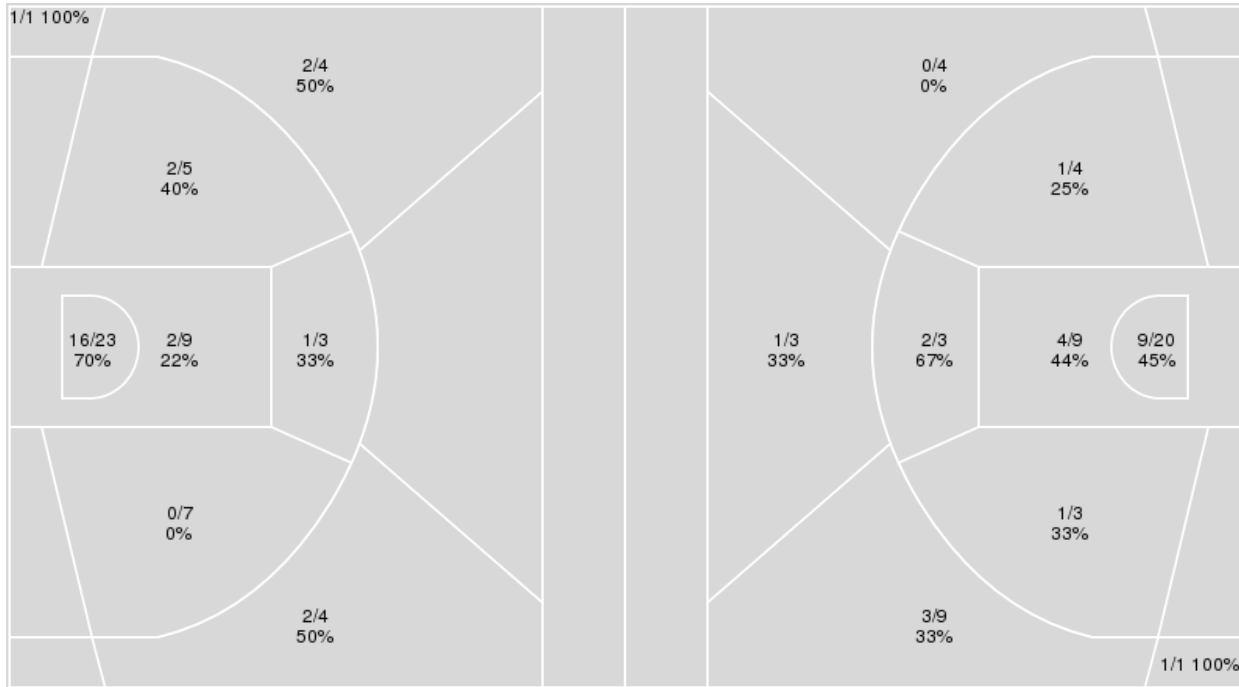

Officials: Chuck Gonzalez, Cheryl Blue, Ken Nash

{ Players => 0, 1, 2, 4, 5, 11, 12, 13, 20, 21, 22, 23, 24, 32; } FG Types { Players => All; } FG Types => All; Results => All;
=> All; Results => All;

San Diego State

Air Force

San Diego State	M/A	%
Field Goals	26/56	46
2 Points	21/47	45
3 Points	5/9	56
Free Throws	3/6	50

Air Force	M/A	%
Field Goals	22/56	39
2 Points	17/39	44
3 Points	5/17	29
Free Throws	2/2	100