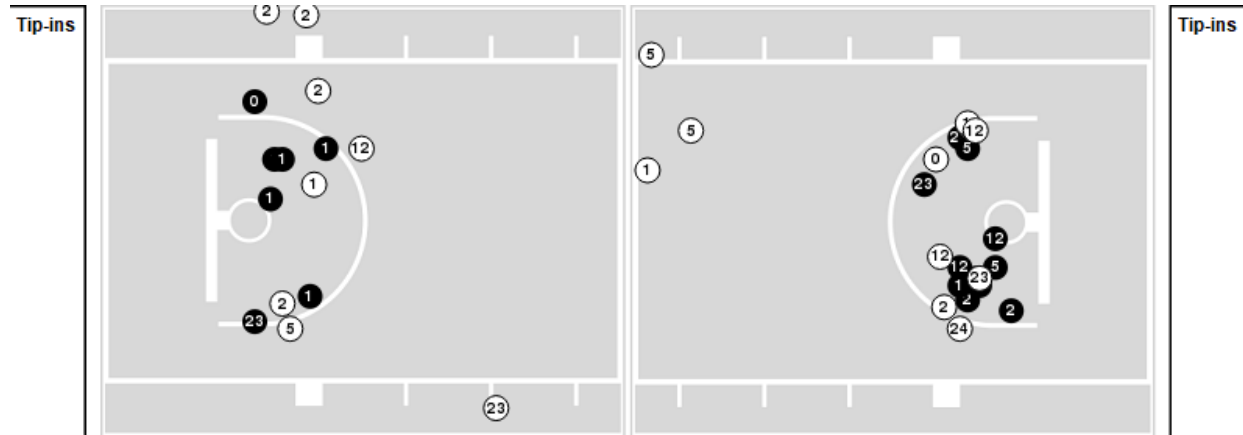

Blow Up Chart

● Made   ○ Missed   N - Player Number

San Diego State	M/A	%
Field Goals	26/56	46
2 Points	21/47	45
3 Points	5/9	56
Free Throws	3/6	50

San Diego State	M/A	%
Points in the Paint	36 (18 / 32)	56
Fast Break Points	4 (2/2)	100
Second Chance Points	0 (0/3)	0
Effective FG%	51