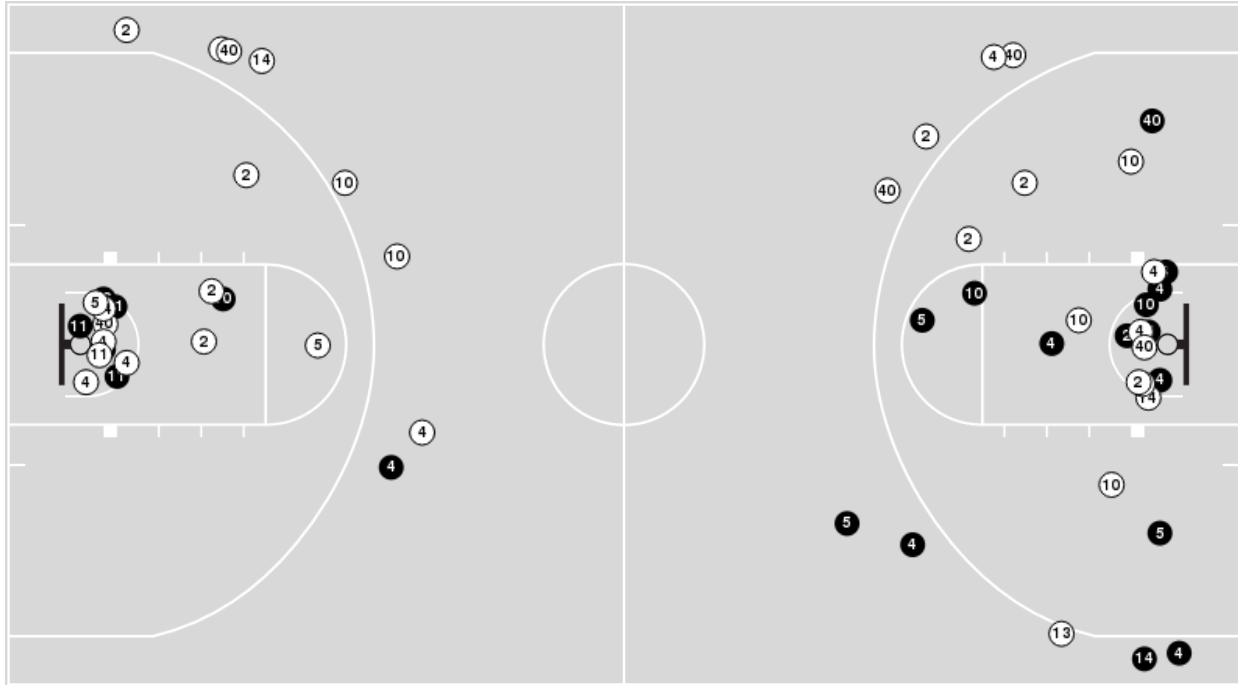

Officials: Chuck Gonzalez, Cheryl Blue, Ken Nash

Players => AllFG Types=>AllResults=>All

Air Force

All Field Goals