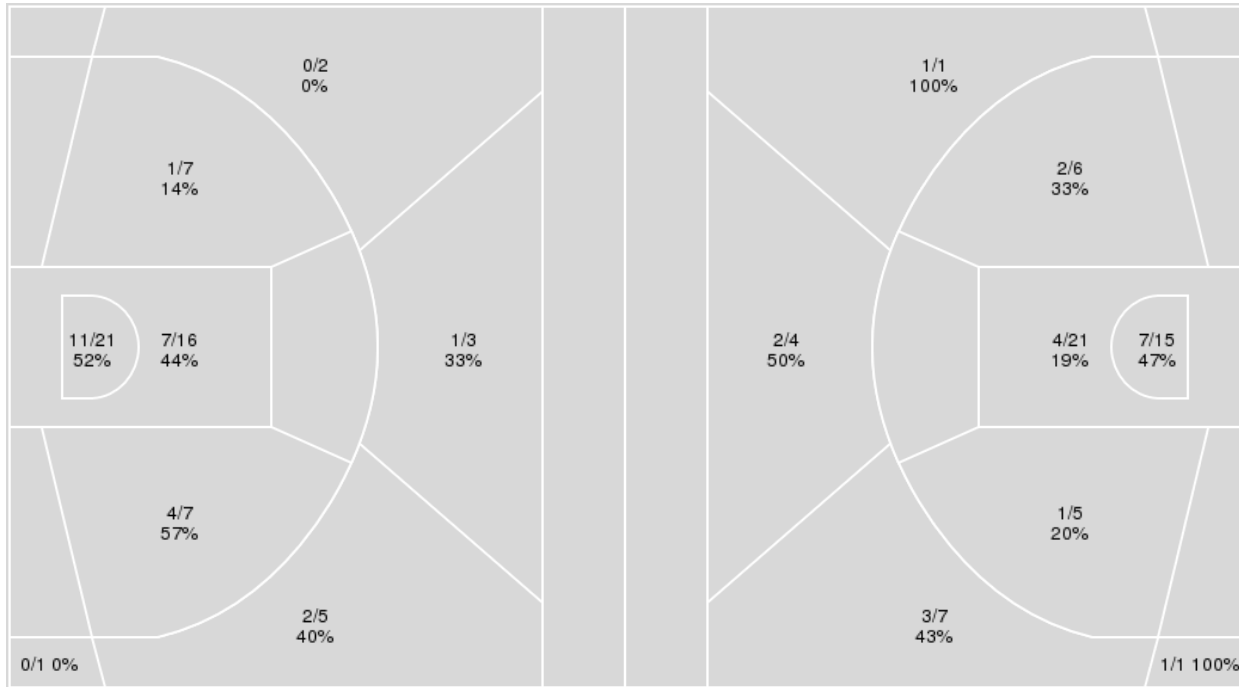

San Diego St. at UNLV

02/25/23 Cox Pavilion, Las Vegas
2022-23 Women's Basketball

Game Time: 2:00 PM
Game Duration: 2:01
Attendance: 2,993

Officials: Shelley Nakasone, Gabe Beechum, Amanda Webber

{ Players => 0, 1, 2, 3, 10, 11, 12, 15, 23, 24, 31, 44; } FG Types => All;
Results => All;

{ Players => 0, 1, 2, 4, 5, 11, 12, 13, 20, 21, 22, 23, 24, 32; } FG Types
=> All; Results => All;

UNLV

San Diego St.

UNLV	M/A	%
Field Goals	26/62	42
2 Points	23/51	45
3 Points	3/11	27
Free Throws	10/11	91

San Diego St.	M/A	%
Field Goals	21/60	35
2 Points	14/47	30
3 Points	7/13	54
Free Throws	10/12	83