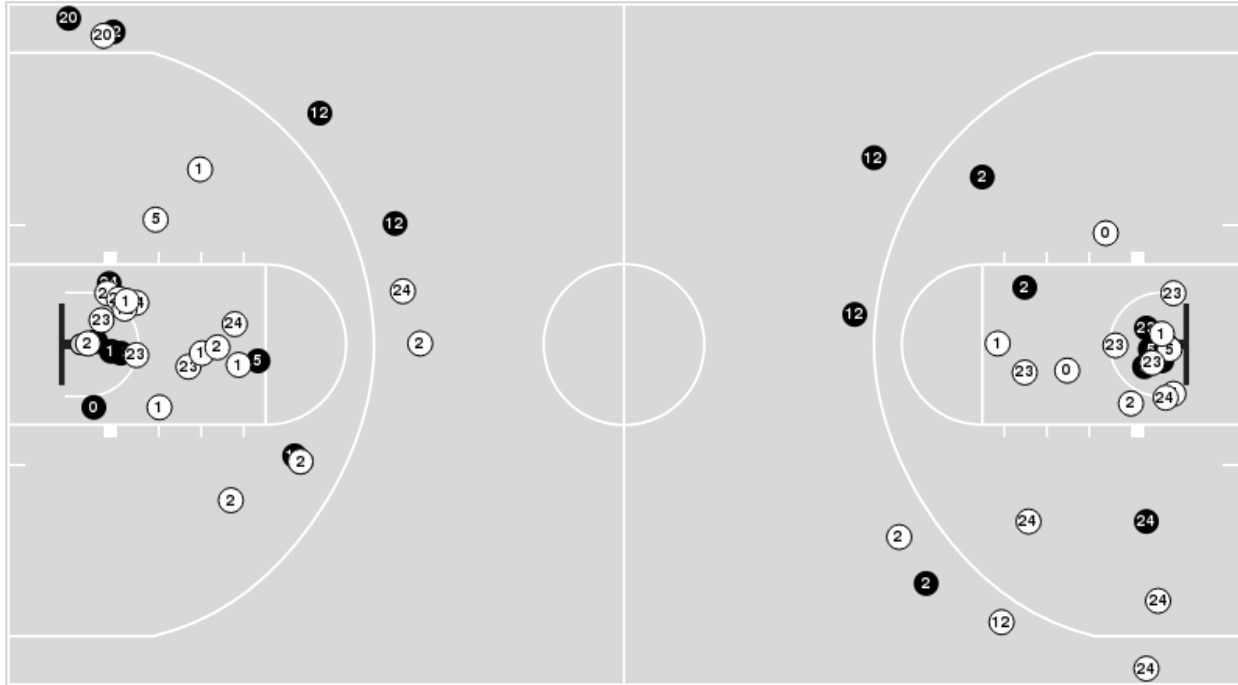

Officials: Shelley Nakasone, Gabe Beechum, Amanda Webber

Players => 0, 1, 2, 4, 5, 11, 12, 13, 20, 21, 22, 23, 24, 32FG Types=>AllResults=>All

San Diego St.

All Field Goals