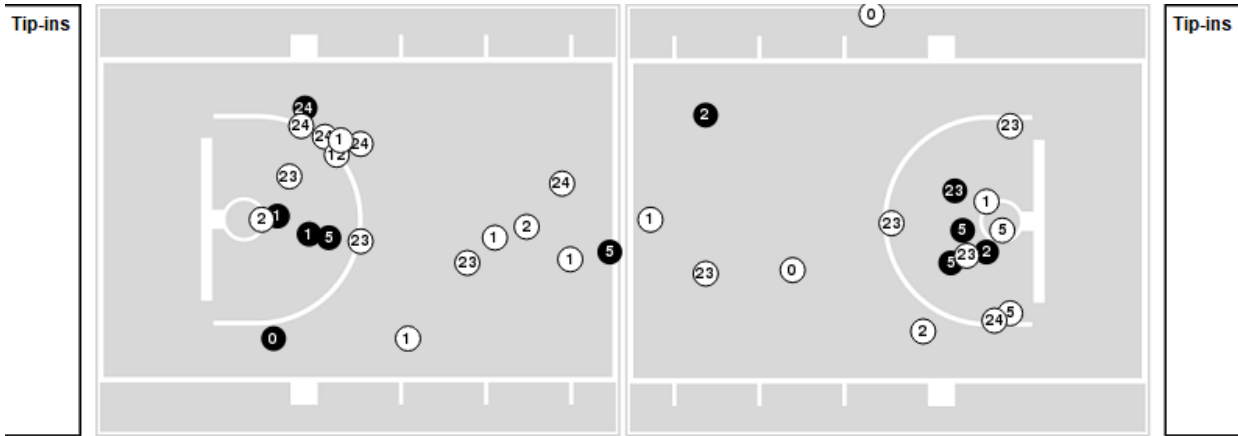

Blow Up Chart

● Made ○ Missed N - Player Number

San Diego St.	M/A	%
Field Goals	21/60	35
2 Points	14/47	30
3 Points	7/13	54
Free Throws	10/12	83

San Diego St.	M/A	%
Points in the Paint	22 (11 / 36)	31
Fast Break Points	6 (4/5)	80
Second Chance Points	8 (3/7)	43
Effective FG%	41