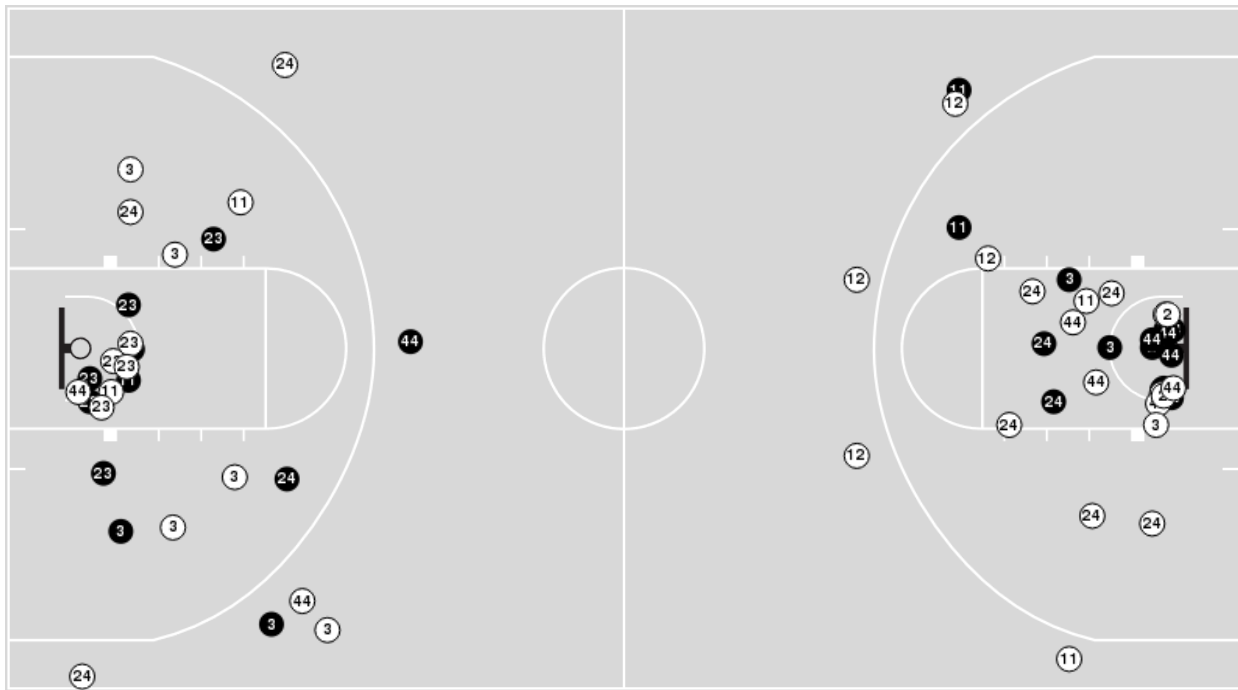

Players => 0, 1, 2, 3, 10, 11, 12, 15, 23, 24, 31, 44 FG Types=>AllResults=>All

UNLV

All Field Goals