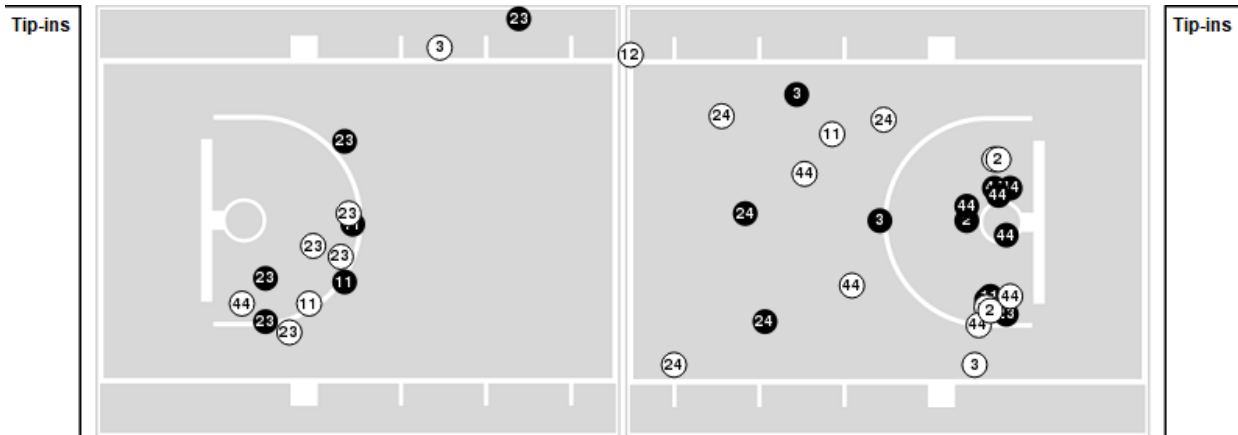

Blow Up Chart

● Made   ○ Missed   N - Player Number

UNLV	M/A	%
Field Goals	26/62	42
2 Points	23/51	45
3 Points	3/11	27
Free Throws	10/11	91

UNLV	M/A	%
Points in the Paint	36 (18 / 37)	49
Fast Break Points	12 (8/8)	100
Second Chance Points	13 (7/11)	64
Effective FG%	44