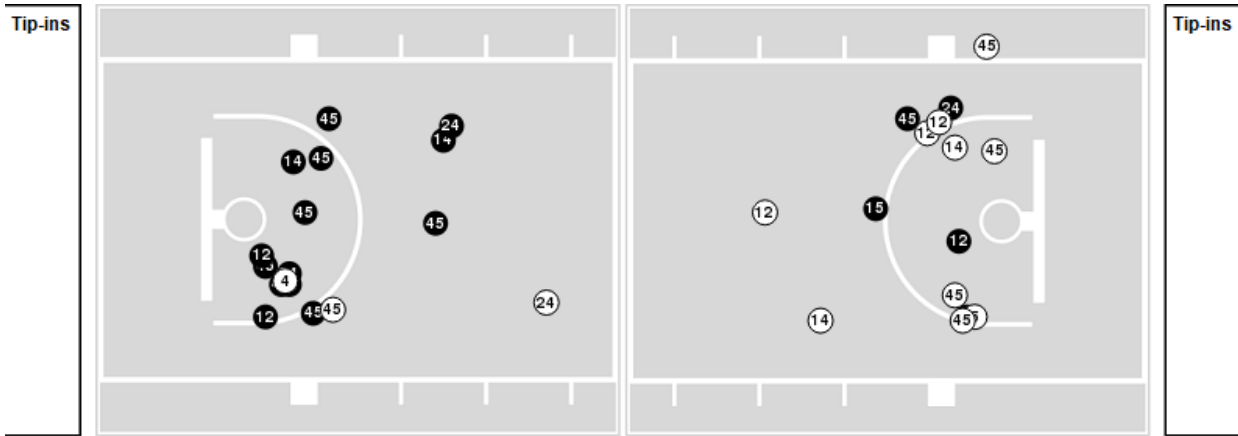

Blow Up Chart

● Made   ○ Missed   N - Player Number

Wyoming	M/A	%
Field Goals	26/45	58
2 Points	20/34	59
3 Points	6/11	55
Free Throws	12/12	100

Wyoming	M/A	%
Points in the Paint	38 (19 / 31)	61
Fast Break Points	2 (1/1)	100
Second Chance Points	4 (2/4)	50
Effective FG%	64