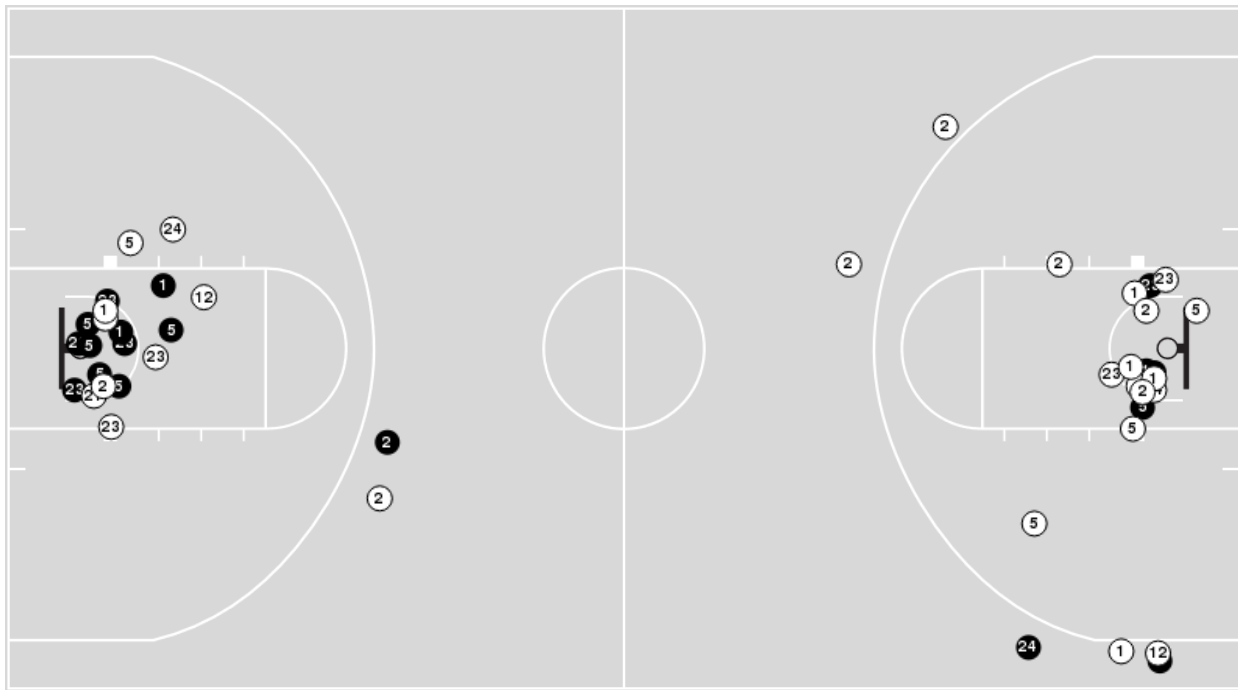

Officials: Shelley Nakasone, Jerry Ousley, Mollie Kaye Mueller

Players => 0, 1, 2, 4, 5, 11, 12, 13, 20, 21, 22, 23, 24, 32FG Types=>AllResults=>All

San Diego State

All Field Goals