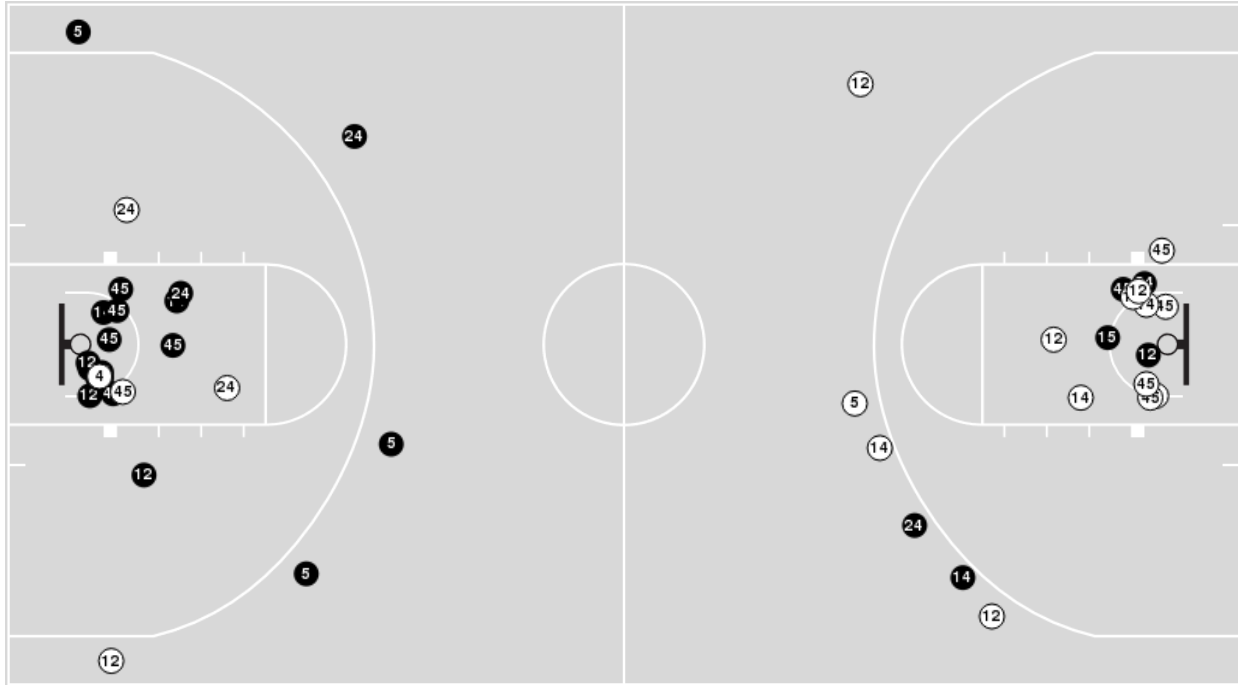

Players => AllFG Types=>AllResults=>All

Wyoming

All Field Goals