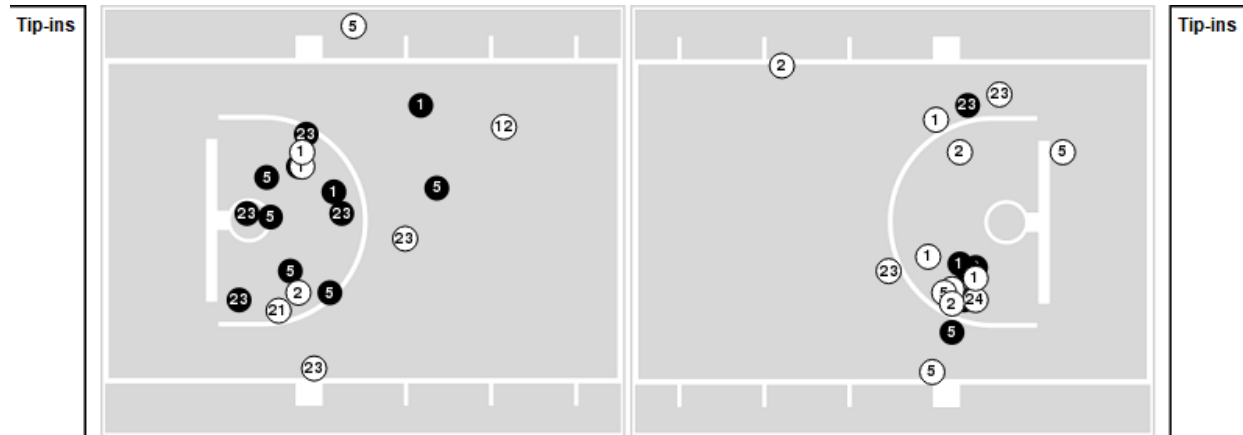

Blow Up Chart

● Made   ○ Missed   N - Player Number

San Diego State	M/A	%
Field Goals	21/49	43
2 Points	18/41	44
3 Points	3/8	38
Free Throws	13/18	72

San Diego State	M/A	%
Points in the Paint	36 (18 / 37)	49
Fast Break Points	4 (2/4)	50
Second Chance Points	7 (4/9)	44
Effective FG%	46