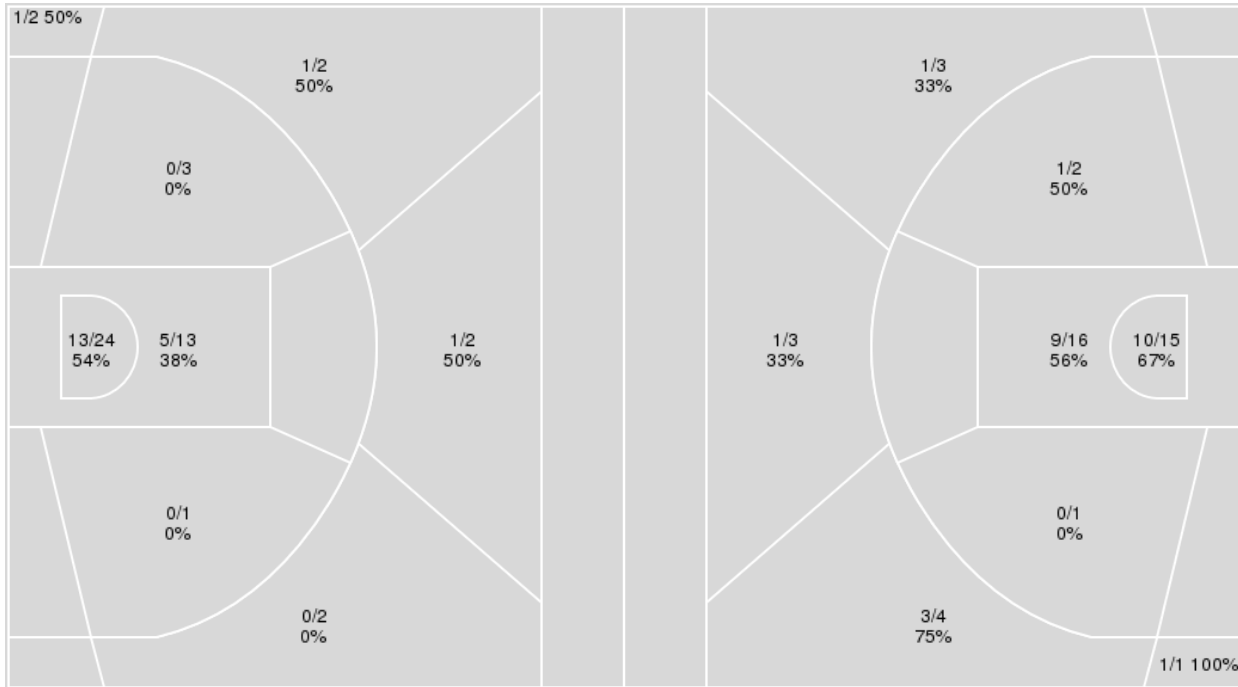

Officials: Shelley Nakasone, Jerry Ousley, Mollie Kaye Mueller

{ Players => 0, 1, 2, 4, 5, 11, 12, 13, 20, 21, 22, 23, 24, 32; } FG Types { Players => All; } FG Types => All; Results => All;
=> All; Results => All;

San Diego State

Wyoming

San Diego State	M/A	%
Field Goals	21/49	43
2 Points	18/41	44
3 Points	3/8	38
Free Throws	13/18	72

Wyoming	M/A	%
Field Goals	26/45	58
2 Points	20/34	59
3 Points	6/11	55
Free Throws	12/12	100