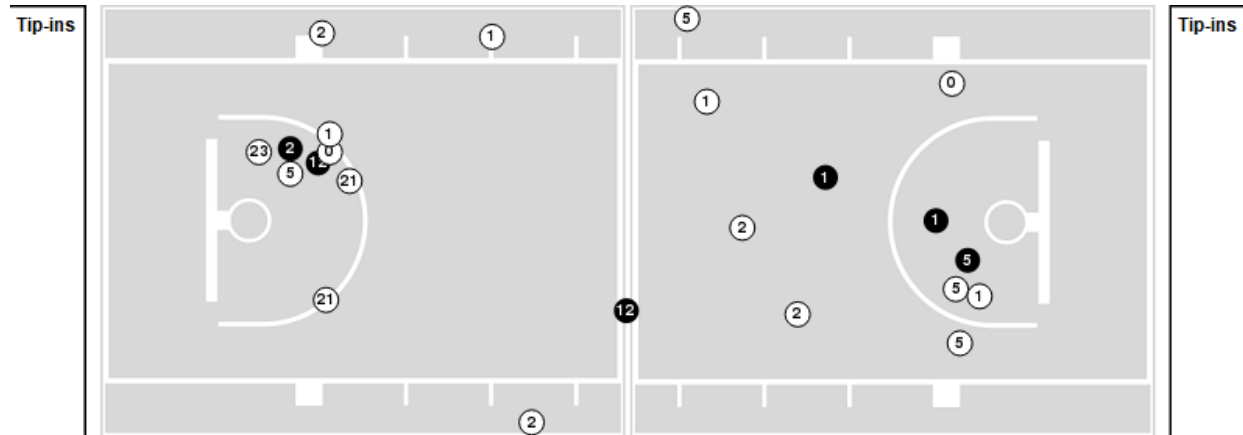

Blow Up Chart

● Made   ○ Missed   N - Player Number

San Diego State	M/A	%
Field Goals	16/43	37
2 Points	11/31	35
3 Points	5/12	42
Free Throws	16/23	70

San Diego State	M/A	%
Points in the Paint	12 (6 / 19)	32
Fast Break Points	3 (3/6)	50
Second Chance Points	10 (6/8)	75
Effective FG%	43