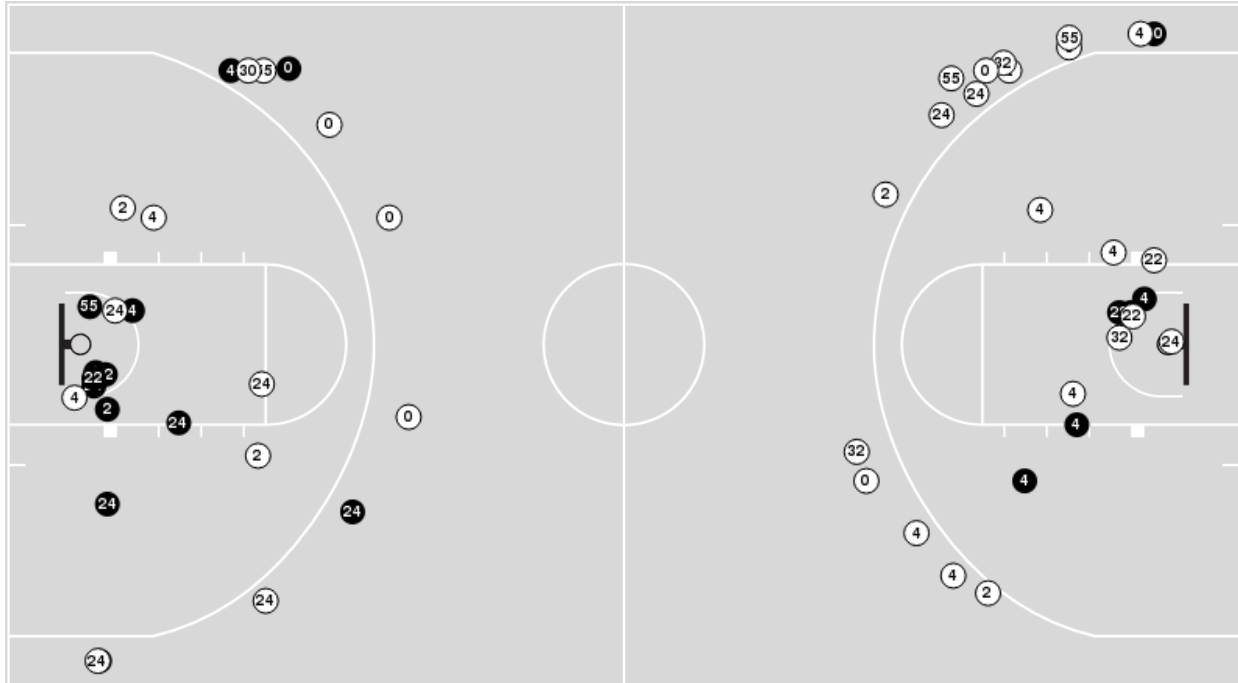

Players => 0, 1, 2, 3, 4, 5, 10, 11, 12, 14, 21, 22, 24, 30, 32, 55 FG Types=>All Results=>All

Colorado State

All Field Goals