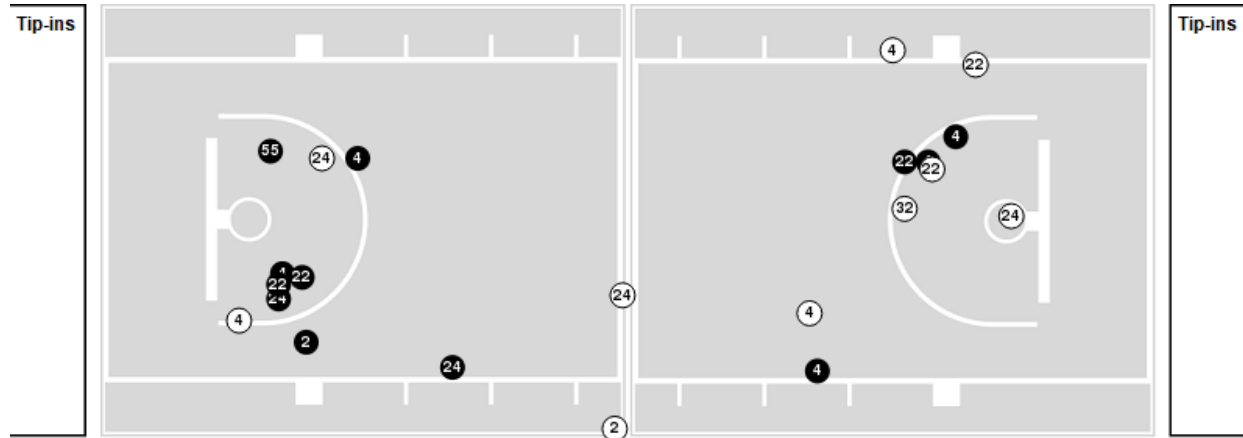

Blow Up Chart

● Made   ○ Missed   N - Player Number

Colorado State	M/A	%
Field Goals	19/54	35
2 Points	14/27	52
3 Points	5/27	19
Free Throws	6/8	75

Colorado State	M/A	%
Points in the Paint	24 (12 / 19)	63
Fast Break Points	1 (1/2)	50
Second Chance Points	8 (3/3)	100
Effective FG%	40