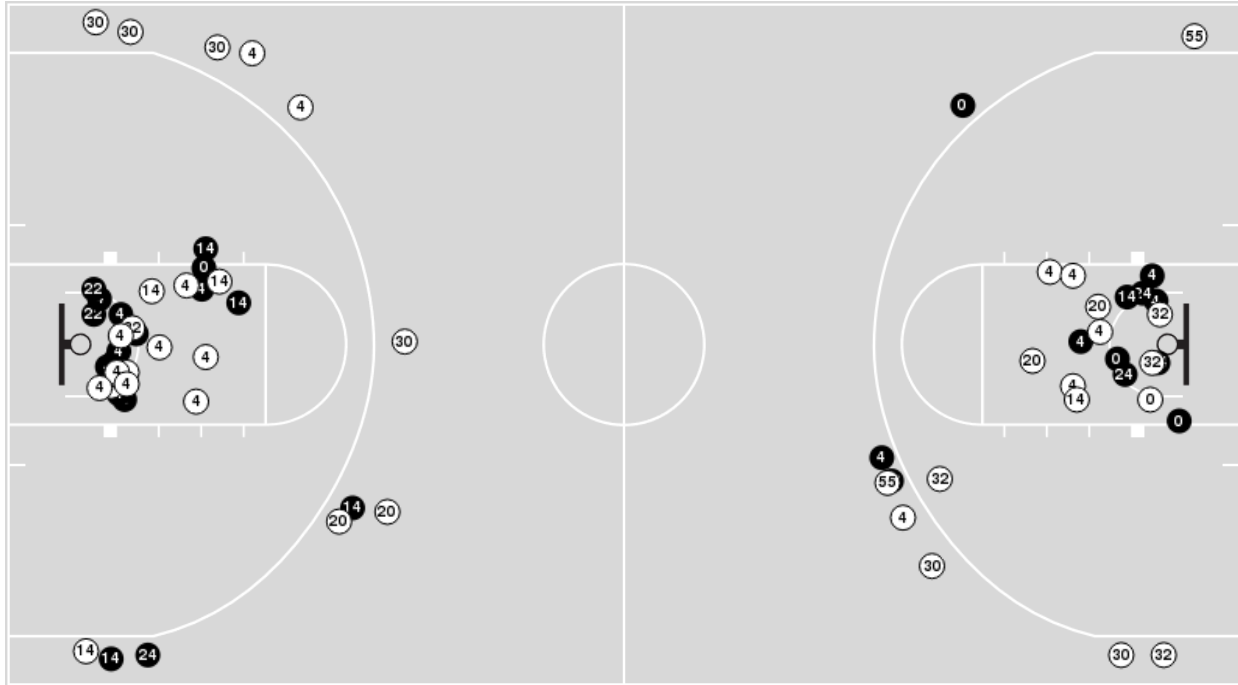

Players => 0, 3, 4, 5, 10, 11, 12, 14, 20, 21, 22, 24, 30, 32, 55FG Types=>AllResults=>All

Colorado State

All Field Goals