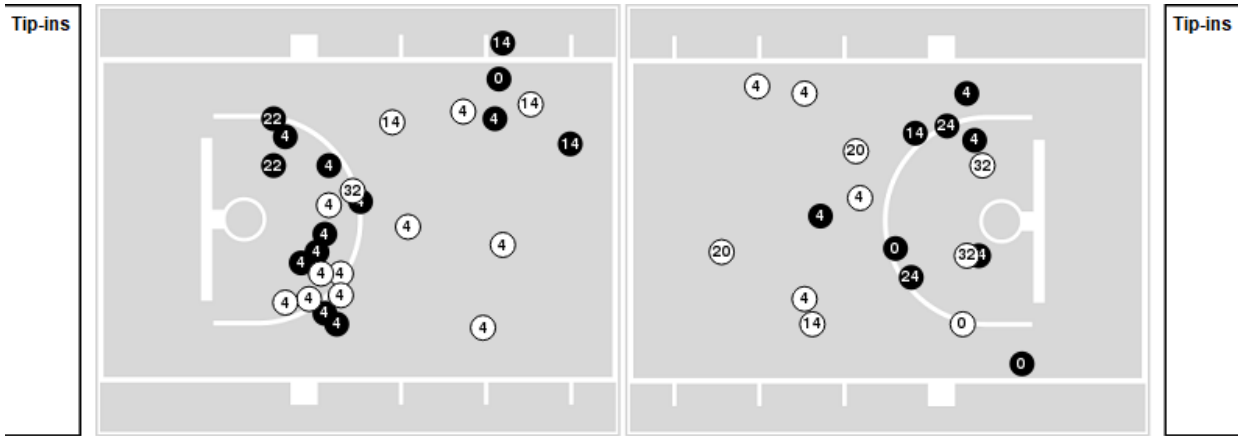

Blow Up Chart

● Made ○ Missed N - Player Number

Colorado State	M/A	%
Field Goals	29/68	43
2 Points	23/47	49
3 Points	6/21	29
Free Throws	7/11	64

Colorado State	M/A	%
Points in the Paint	44 (22 / 45)	49
Fast Break Points	6 (3/3)	100
Second Chance Points	6 (3/5)	60
Effective FG%	47