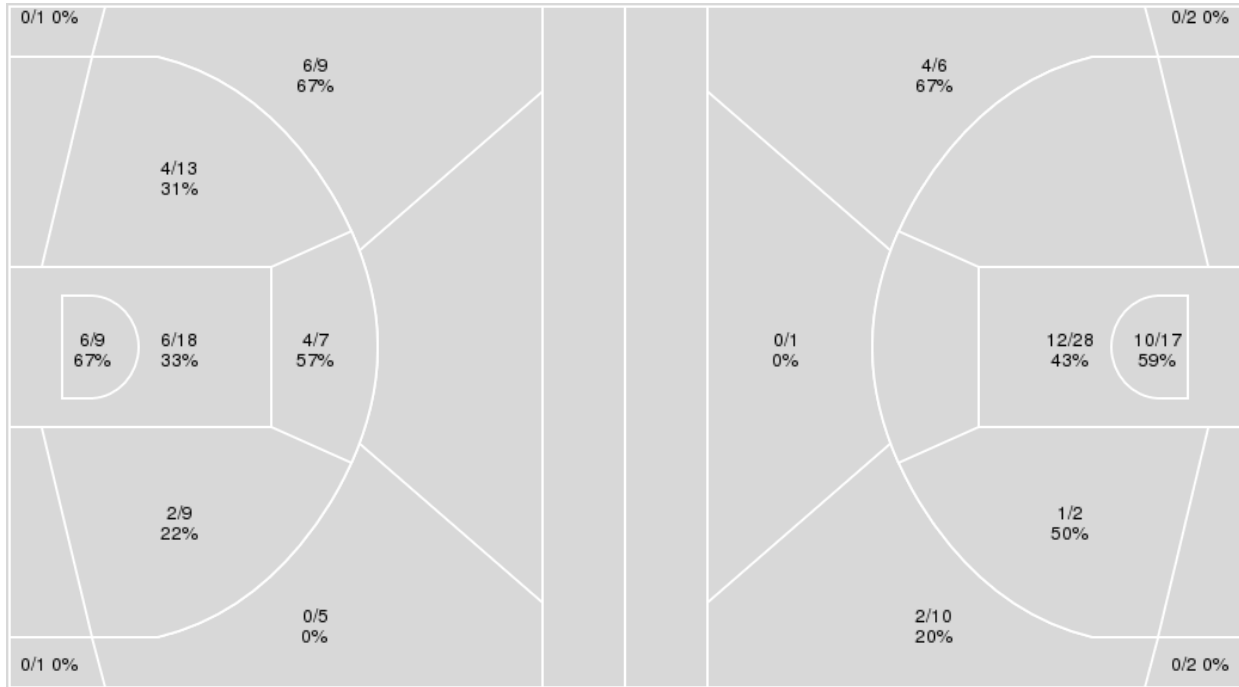

Officials: Rick Thorne, McCall Judd, Gabe Beechum

{ Players => 0, 1, 2, 3, 4, 5, 10, 13, 15, 20, 22, 23, 24, 32; } FG Types
=> All; Results => All;

{ Players => 0, 3, 4, 5, 10, 11, 12, 14, 20, 21, 22, 24, 30, 32, 55; } FG
Types => All; Results => All;

San Diego State

Colorado State

San Diego State	M/A	%
Field Goals	28/72	39
2 Points	22/56	39
3 Points	6/16	38
Free Throws	12/17	71

Colorado State	M/A	%
Field Goals	29/68	43
2 Points	23/47	49
3 Points	6/21	29
Free Throws	7/11	64