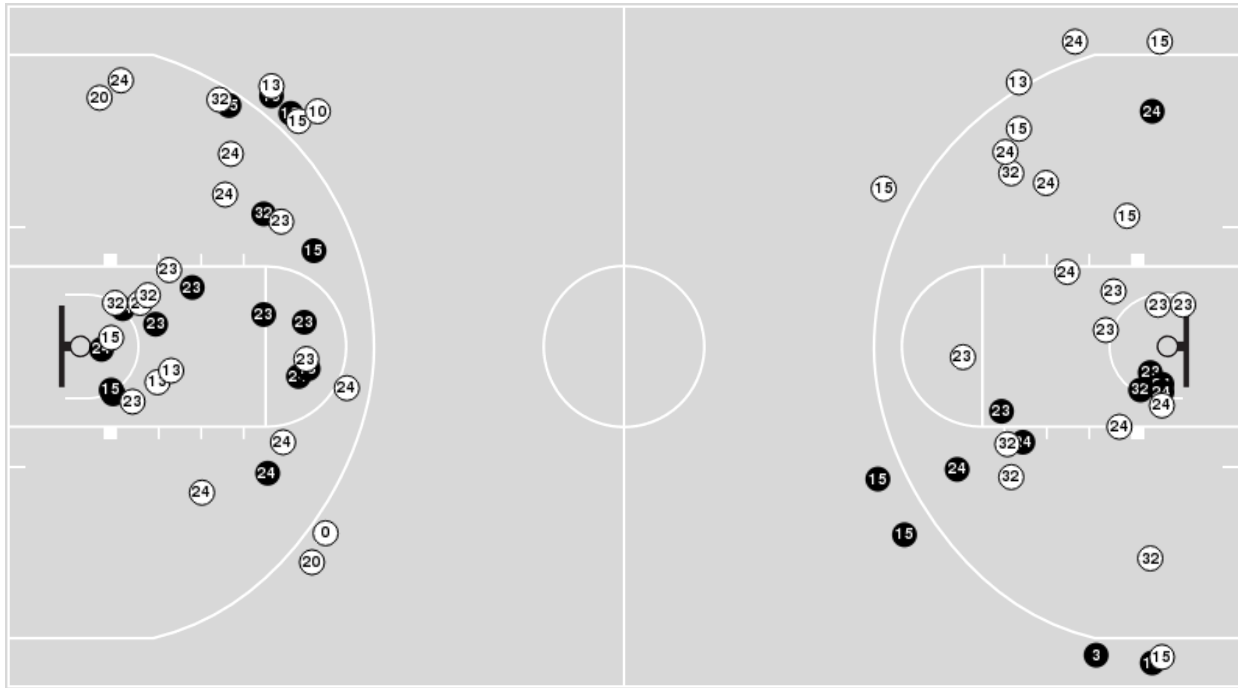

Officials: Rick Thorne, McCall Judd, Gabe Beechum

Players => 0, 1, 2, 3, 4, 5, 10, 13, 15, 20, 22, 23, 24, 32FG Types=>AllResults=>All

San Diego State

All Field Goals