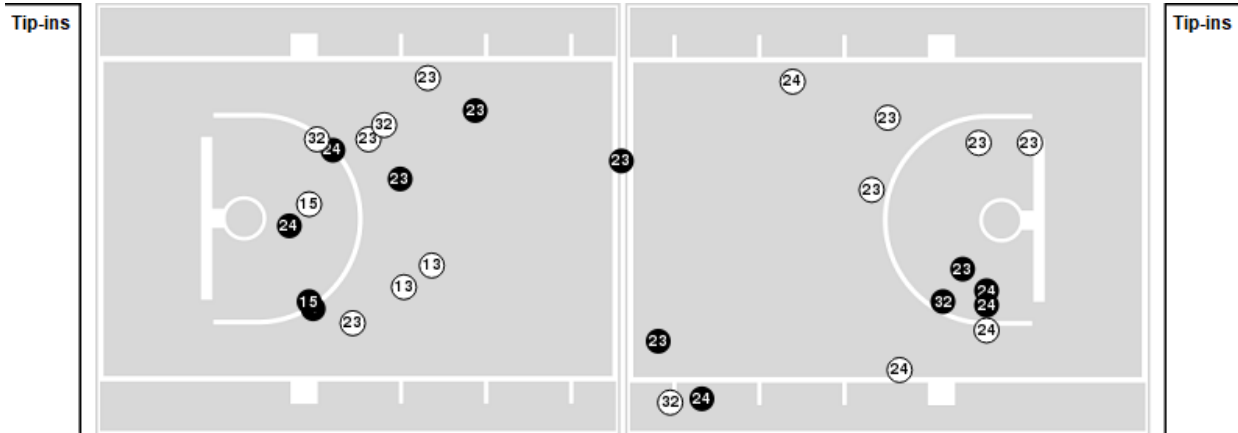

Blow Up Chart

● Made   ○ Missed   N - Player Number

San Diego State	M/A	%
Field Goals	28/72	39
2 Points	22/56	39
3 Points	6/16	38
Free Throws	12/17	71

San Diego State	M/A	%
Points in the Paint	24 (12 / 27)	44
Fast Break Points	0 (0/0)	0
Second Chance Points	16 (9/12)	75
Effective FG%	43