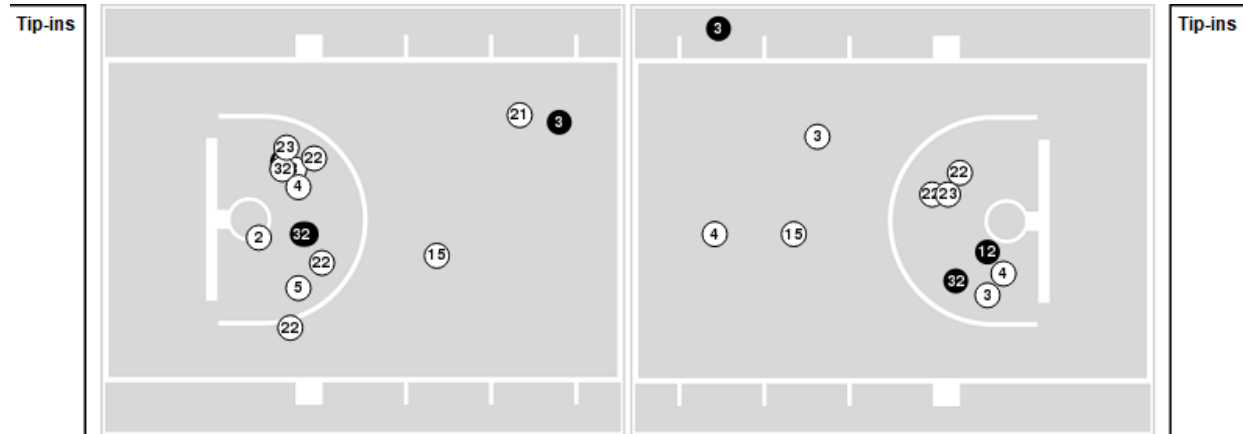

Blow Up Chart

● Made ○ Missed N - Player Number

Saint Katherine	M/A	%
Field Goals	19/58	33
2 Points	9/30	30
3 Points	10/28	36
Free Throws	9/9	100

Saint Katherine	M/A	%
Points in the Paint	12 (6 / 25)	24
Fast Break Points	4 (4/4)	100
Second Chance Points	2 (2/5)	40
Effective FG%	41