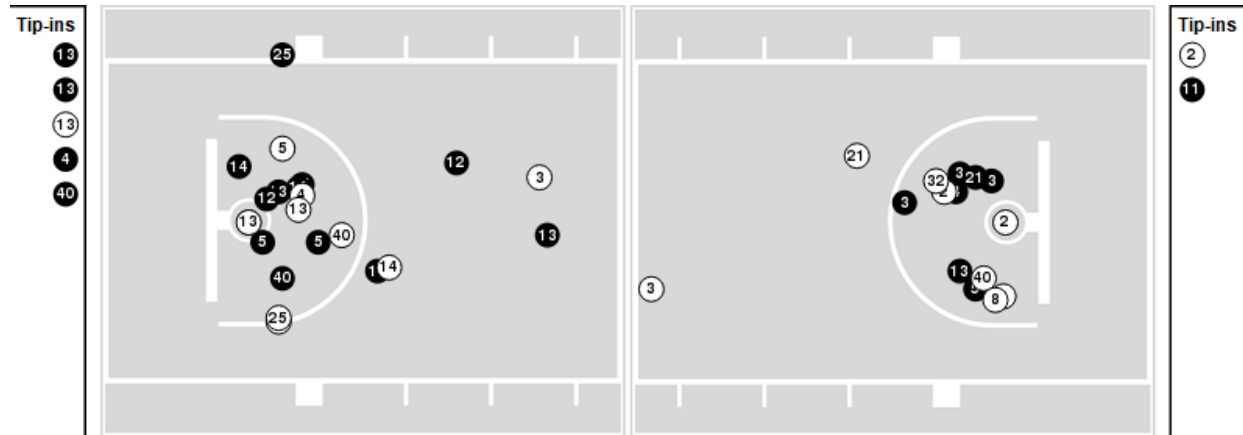

Blow Up Chart

● Made ○ Missed N - Player Number

San Diego State	M/A	%
Field Goals	33/72	46
2 Points	26/49	53
3 Points	7/23	30
Free Throws	18/20	90

San Diego State	M/A	%
Points in the Paint	46 (23 / 40)	58
Fast Break Points	8 (5/5)	100
Second Chance Points	19 (11/19)	58
Effective FG%	51