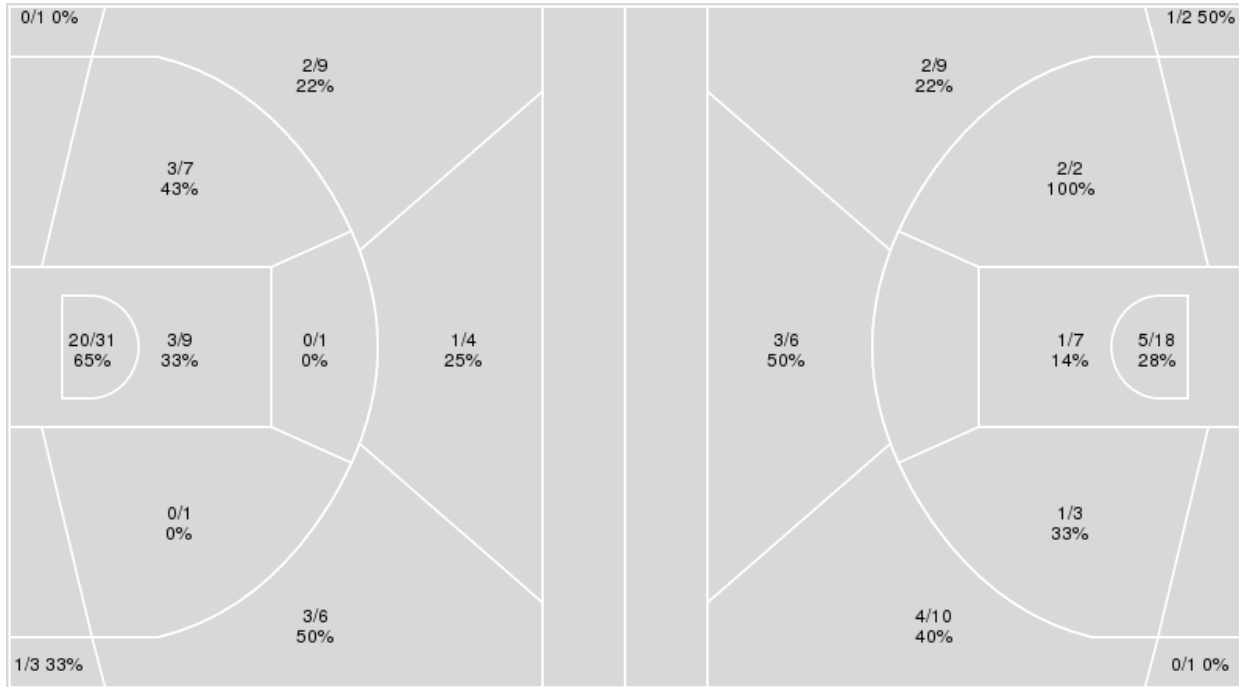

Officials: Verne Harris, Michael Mojica, Randy Richardson

{ Players => 0, 2, 3, 4, 5, 8, 10, 11, 12, 13, 14, 21, 24, 25, 32, 40, 42; }
FG Types => All; Results => All;

{ Players => 0, 2, 3, 4, 5, 10, 11, 12, 13, 15, 21, 22, 23, 24, 32, 33; } FG
Types => All; Results => All;

San Diego State

Saint Katherine

San Diego State	M/A	%
Field Goals	33/72	46
2 Points	26/49	53
3 Points	7/23	30
Free Throws	18/20	90

Saint Katherine	M/A	%
Field Goals	19/58	33
2 Points	9/30	30
3 Points	10/28	36
Free Throws	9/9	100