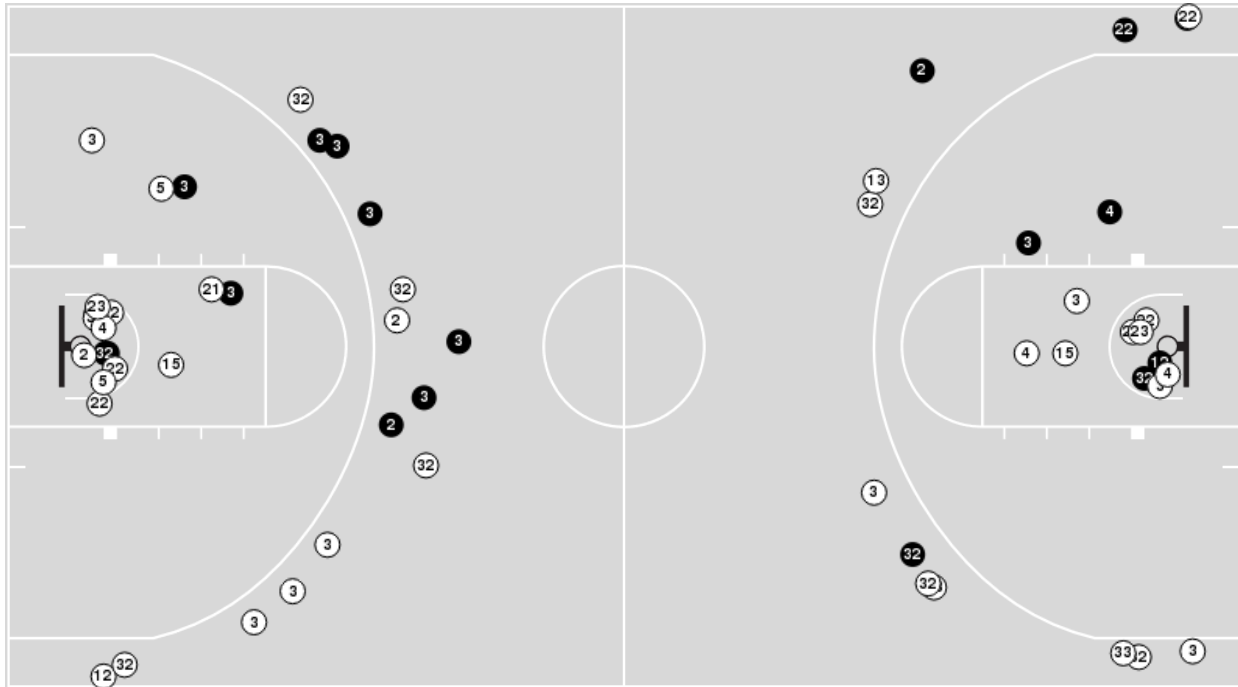

Players => 0, 2, 3, 4, 5, 10, 11, 12, 13, 15, 21, 22, 23, 24, 32, 33 FG Types=>All Results=>All

Saint Katherine

All Field Goals