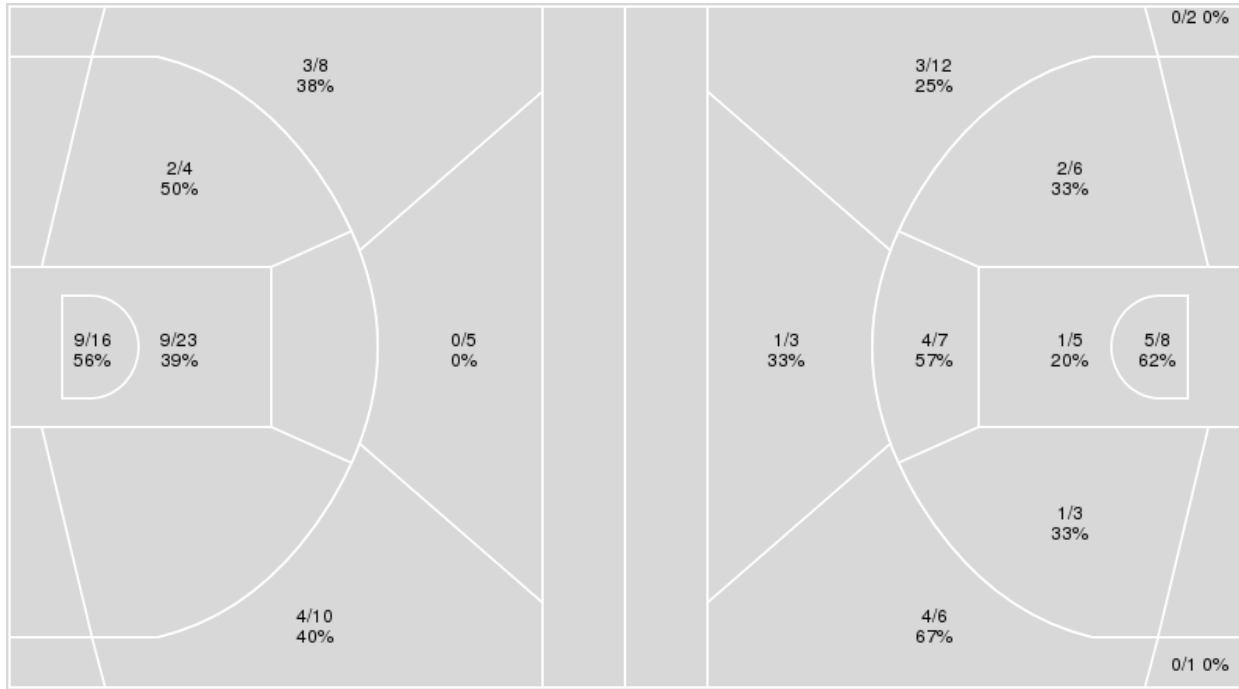

Officials: Brenda Pantoja, Sean Martin, Jonathan Varela

{ Players => 1, 2, 3, 4, 5, 11, 13, 14, 15, 21, 22, 23, 34; } FG Types => All; Results => All;
All; Results => All;

Seattle U

San Diego St.

Seattle U	M/A	%
Field Goals	27/66	41
2 Points	20/43	47
3 Points	7/23	30
Free Throws	0/0	0

San Diego St.	M/A	%
Field Goals	21/53	40
2 Points	13/29	45
3 Points	8/24	33
Free Throws	19/25	76