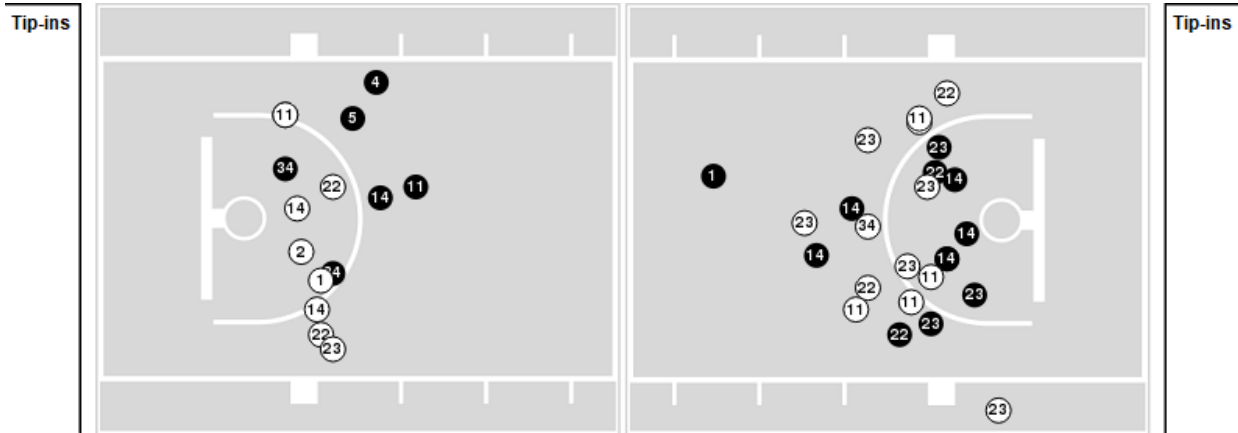

Blow Up Chart

● Made ○ Missed N - Player Number

Seattle U	M/A	%
Field Goals	27/66	41
2 Points	20/43	47
3 Points	7/23	30
Free Throws	0/0	0

Seattle U	M/A	%
Points in the Paint	36 (18 / 39)	46
Fast Break Points	9 (4/4)	100
Second Chance Points	10 (5/12)	42
Effective FG%	46