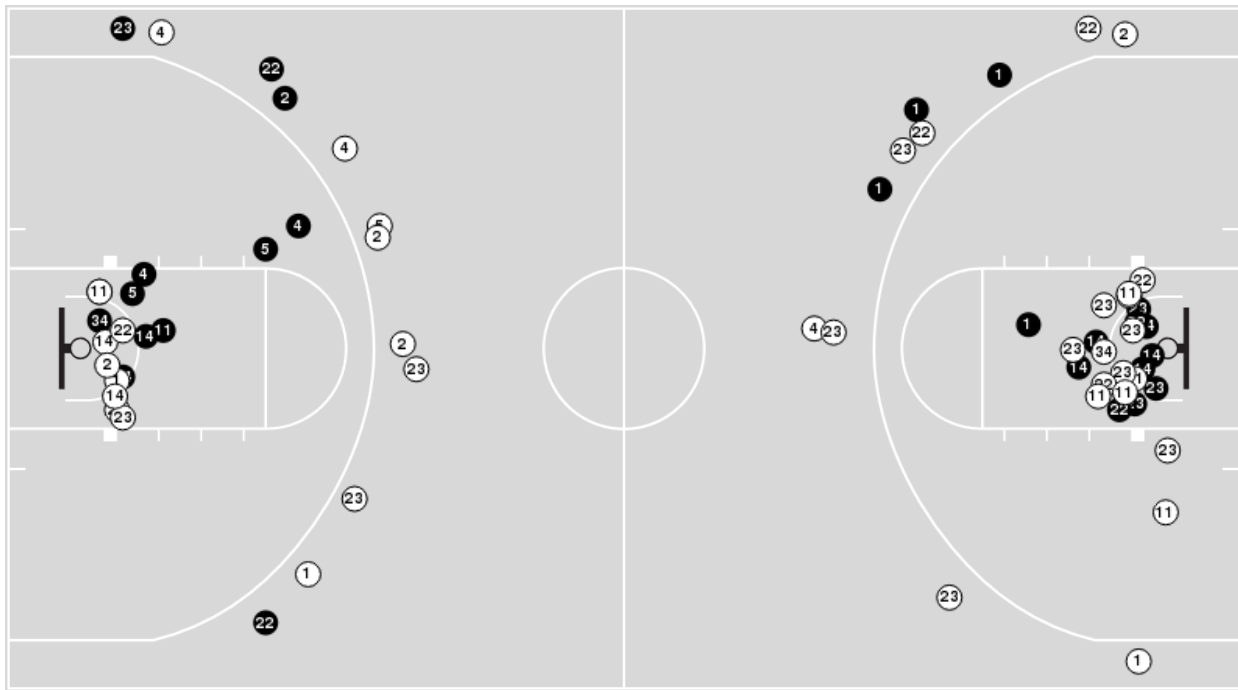

Officials: Brenda Pantoja, Sean Martin, Jonathan Varela

Players => 1, 2, 3, 4, 5, 11, 13, 14, 15, 21, 22, 23, 34 FG Types=>All Results=>All

Seattle U

All Field Goals