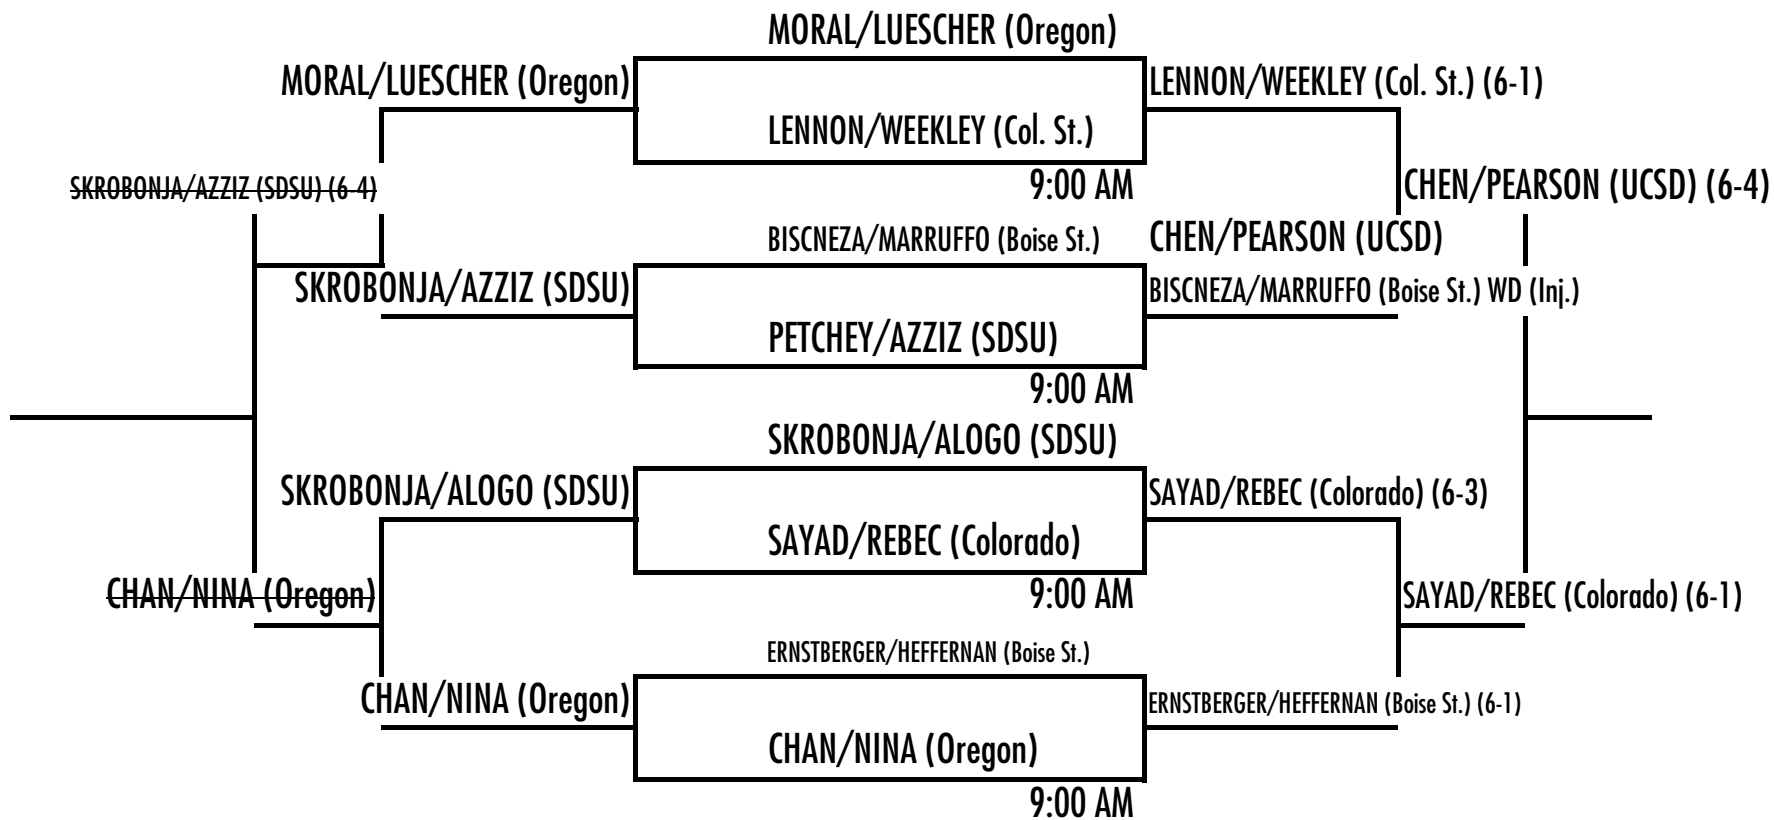

SDSU Fall Tennis Classic II

Nov. 3rd-5th, 2023 • Aztec Tennis Center

Doubles - Red

Sunday

SKROBONJA/AZZIZ (SDSU) (6-3)
CHAN/NINA (Oregon)

MAIN

CHEN/PEARSON (UCSD)
SAYAD/REBEC (Colorado) (6-4)

MORAL/LUESCHER (Oregon) (6-2)
HAYES/GRETSCH (Colorado)

LENNON/WEEKLEY (Col. St.) (6-4)
ERNSTBERGER/HEFFERNAN (Boise St.)