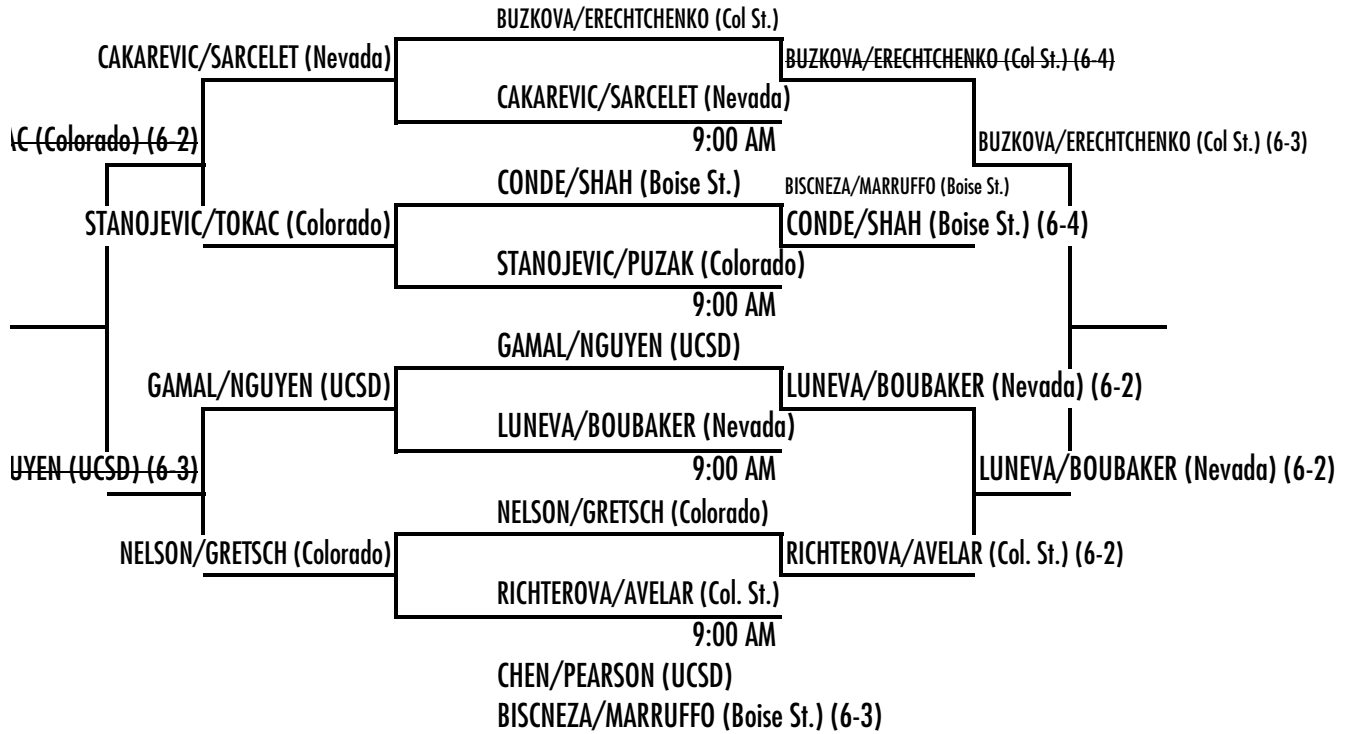

SDSU Fall Tennis Classic II

Nov. 3rd-5th, 2023 • Aztec Tennis Center

Doubles - White

Sunday

STANOJEVIC/TOKAC (Colorado) (6-4)
GAMAL/NGUYEN (UCSD)

MAIN

BUZKOVA/ERECHTCHENKO (Col. St.)
LUNEVA/BOUBAKER (Nevada)

BISCNEZA/MARRUFFO (Boise St.) (7-6 (7-1))
RICHTEROVA/AVELAR (Col. St.)