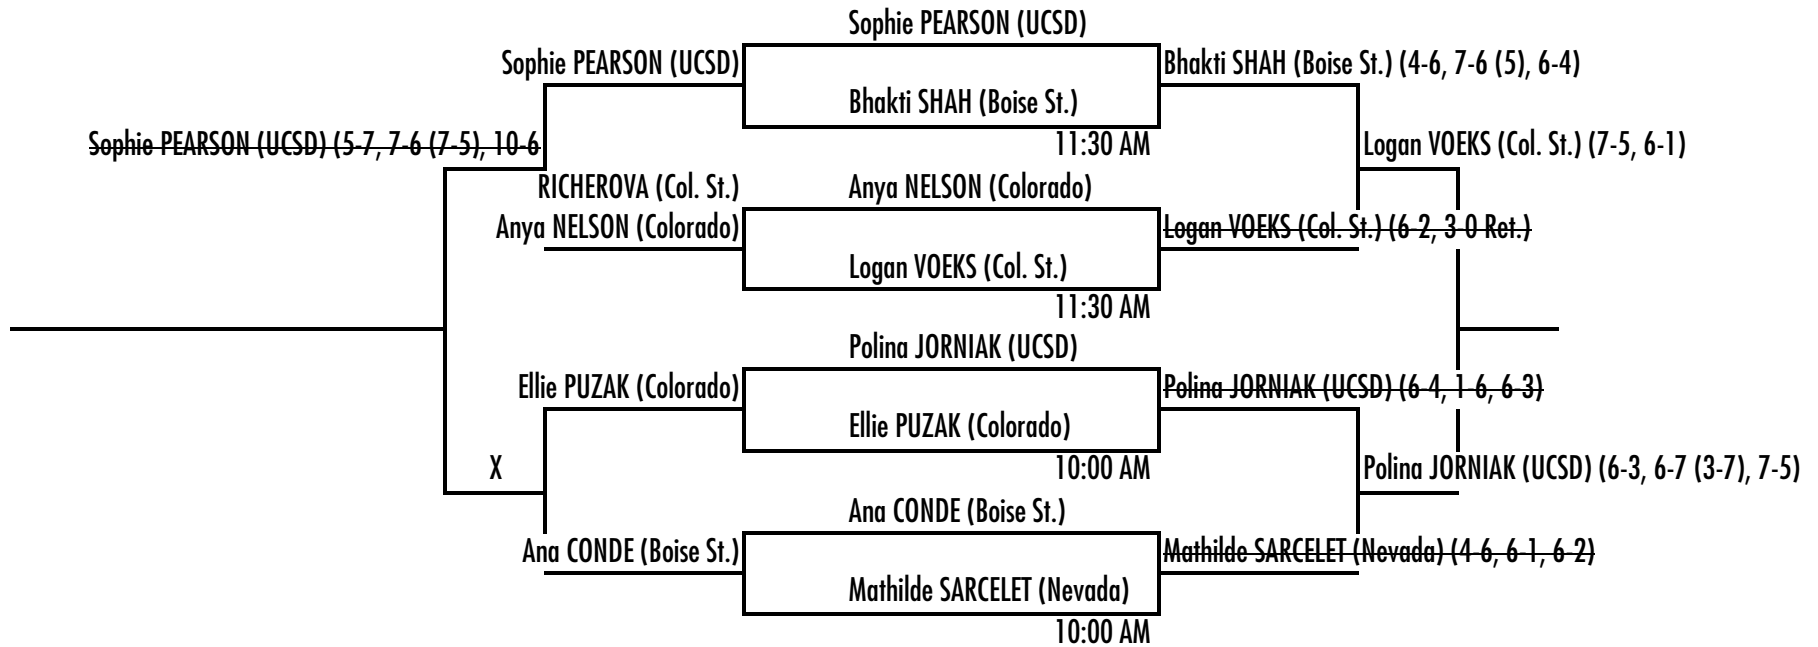

SDSU Fall Tennis Classic I

Sept. 29 - Oct. 1st, 2023 • Aztec Tennis Center

Singles - Bronze

Sunday

PEARSON (UCSD)	X	11:30 AM	MAIN	VOEKS (Col. St.) (6-1, 6-4)	11:30 AM
SARCELET (Nevada)				JORNIAC (UCSD)	
				SHAH (Boise St.) (6-2, 7-6 (7-2))	
				LEUNG (UCSD)	10:00 AM