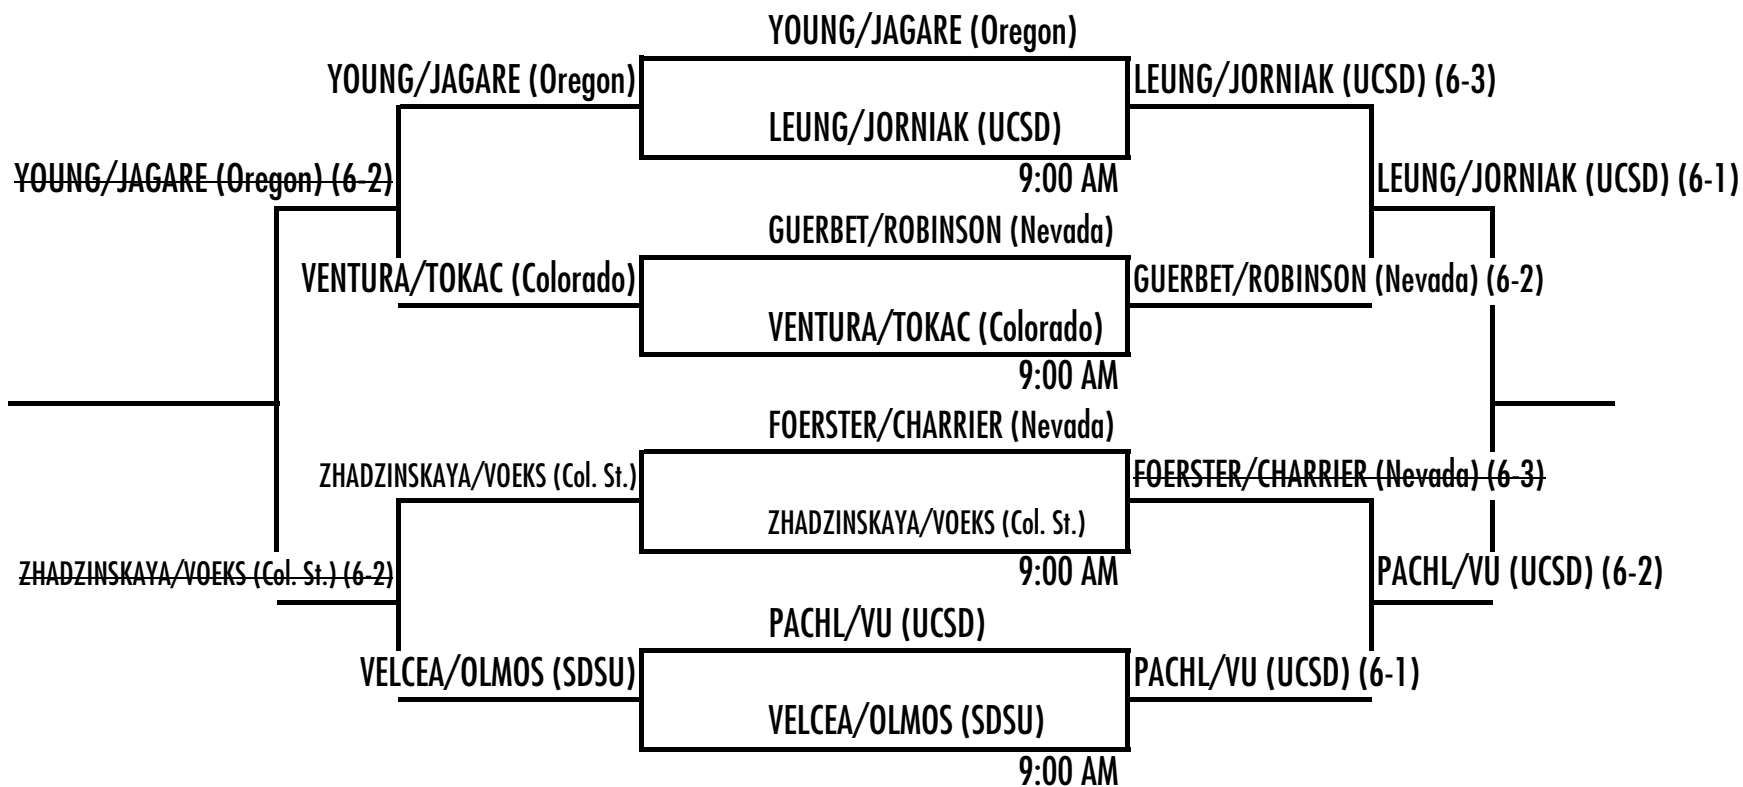

SDSU Fall Tennis Classic II

Nov. 3rd-5th, 2023 • Aztec Tennis Center

Doubles - Black

Sunday

YOUNG/JAGARE (Oregon)
ZHADZINSKAYA/VOEKS (Col. St.) (7-6 (7-4))

MAIN

LEUNG/JORNIAC (UCSD) (6-2)
FOERSTER/CHARRIER (Nevada)

VENTURA/PUZAK (Colorado)
ALOGO/OLMOS (SDSU) (6-3)

PACHL/VU (UCSD)
GUERBET/ROBINSON (Nevada) (6-3)