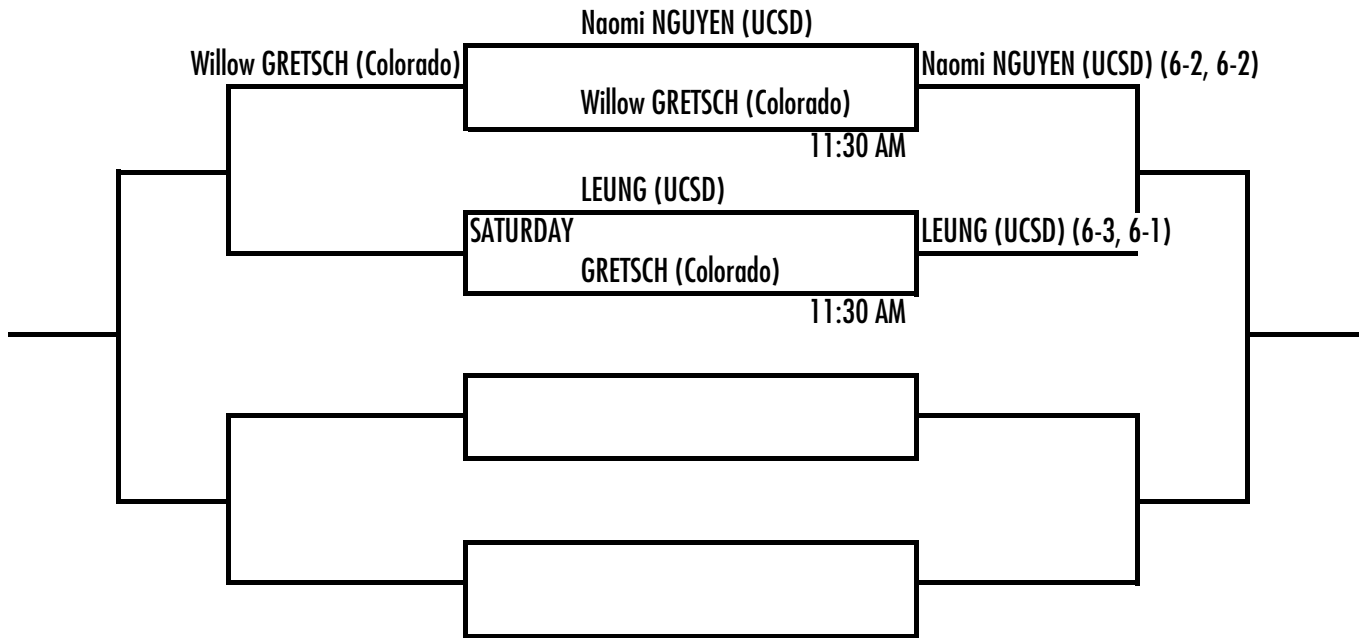

SDSU Fall Tennis Classic I

Sept. 29 - Oct. 1st, 2023 • Aztec Tennis Center

Singles - Bronze

Sunday

PEARSON (UCSD)	X	11:30 AM	MAIN	VOEKS (Col. St.) (6-1, 6-4)	11:30 AM
SARCELET (Nevada)				JORNIAC (UCSD)	
				SHAH (Boise St.) (6-2, 7-6 (7-2))	
				LEUNG (UCSD)	10:00 AM

SDSU Fall Tennis Classic II

Nov. 3rd-5th, 2023 • Aztec Tennis Center

Singles - Gray

Sunday

RICHTEROVA (Col. St.) (6-3, 6-3) 10:00 AM
GRETSCH (Colorado)

SDSU Fall Tennis Classic II

Nov. 3rd-5th, 2023 • Aztec Tennis Center