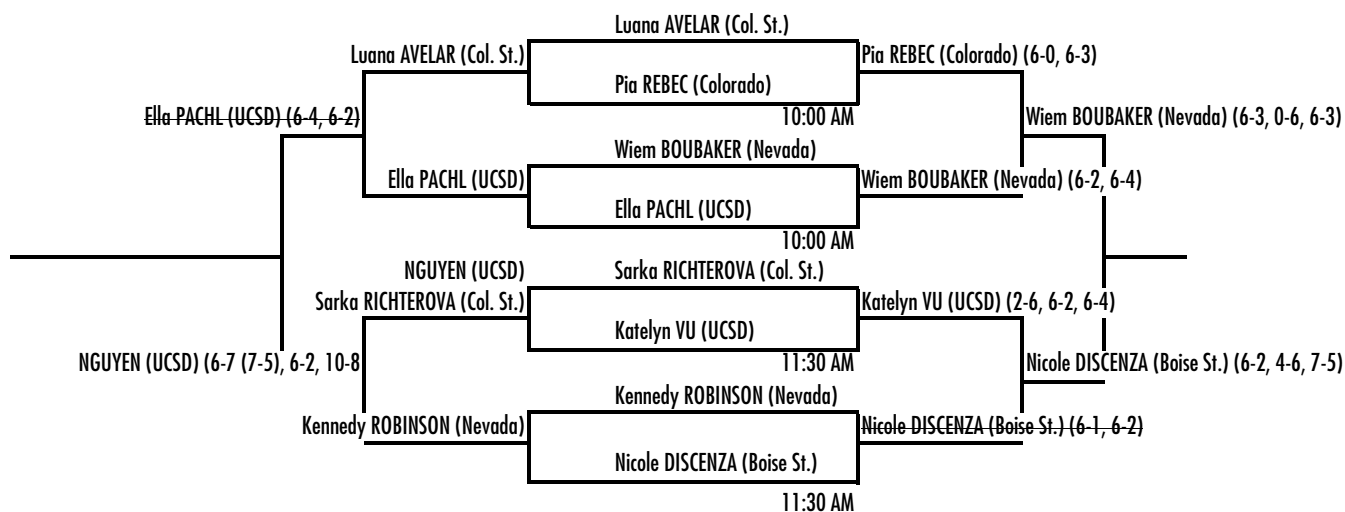

Nov. 3rd-5th, 2023 • Aztec Tennis Center

Singles - Gold

Sunday

CHEN (UCSD) ZHADZINSKAYA (Col. St.) (7-5, 7-5)	11:30 AM	MAIN	LENNON (Col. St.) (7-5, 6-2) LUNEVA (Nevada)	11:30 AM
CAKAREVIC (Nevada) GAMAL (UCSD) (6-3, 7-5)	10:00 AM	MARRUFFO (Boise St.) WEEKLEY (Col. St.) (6-2, 6-2)	10:00 AM	

SDSU Fall Tennis Classic II

Nov. 3rd-5th, 2023 • Aztec Tennis Center

Singles - Silver

Sunday

PEARSON (UCSD)	11:30 AM	MAIN	BOUBAKER (Nevada)	10:00 AM
ROBINSON (Nevada) (6-1, 6-4)			DISCENZA (Boise St.) (4-6, 6-3, 6-4)	
NGUYEN (UCSD)	10:00 AM		REBEC (Colorado) (6-2, 6-3)	
AVELAR (Col. St.) (6-4, 6-4)			VU (UCSD)	11:30 AM