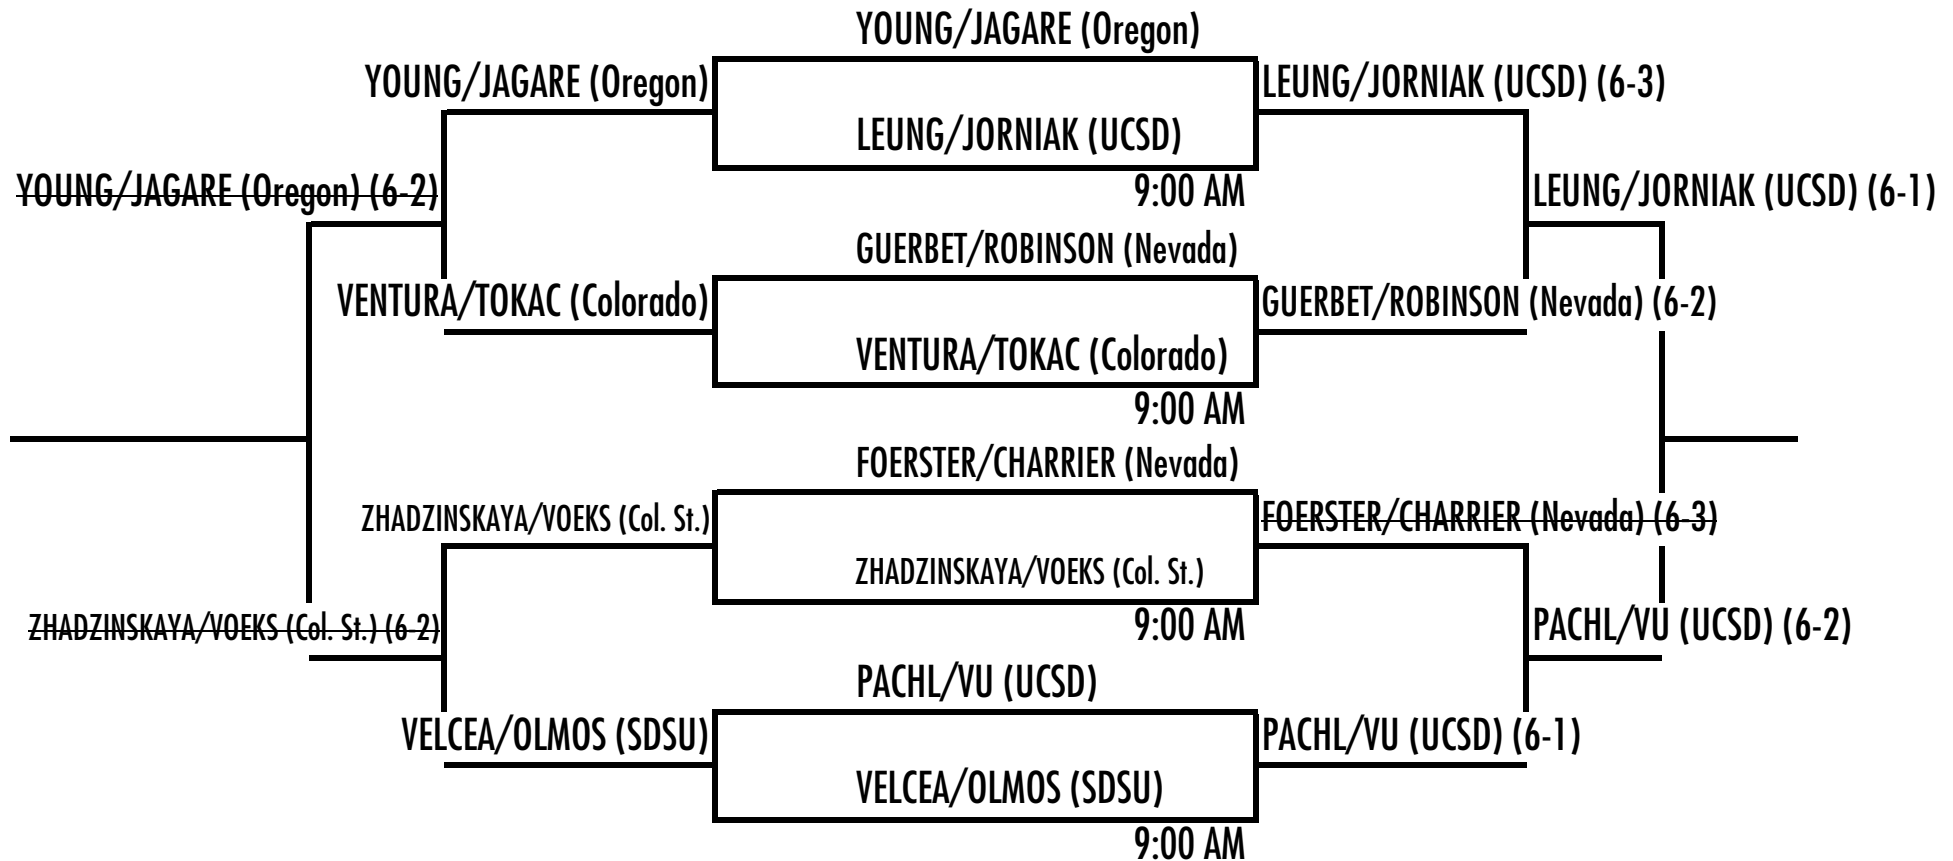

11:30 AM

SHAH (Boise St.)
LEUNG (UCSD)

10:00 AM

SDSU Fall Tennis Classic II

Nov. 3rd-5th, 2023 • Aztec Tennis Center

Singles - Gray

Sunday

RICHTEROVA (Col. St.)
GRETSCH (Colorado)

10:00 AM

SDSU Fall Tennis Classic II

Nov. 3rd-5th, 2023 • Aztec Tennis Center

Doubles - Red

SDSU Fall Tennis Classic II

Nov. 3rd-5th, 2023 • Aztec Tennis Center

Doubles - Black

SDSU Fall Tennis Classic II

Nov. 3rd-5th, 2023 • Aztec Tennis Center

Doubles - White