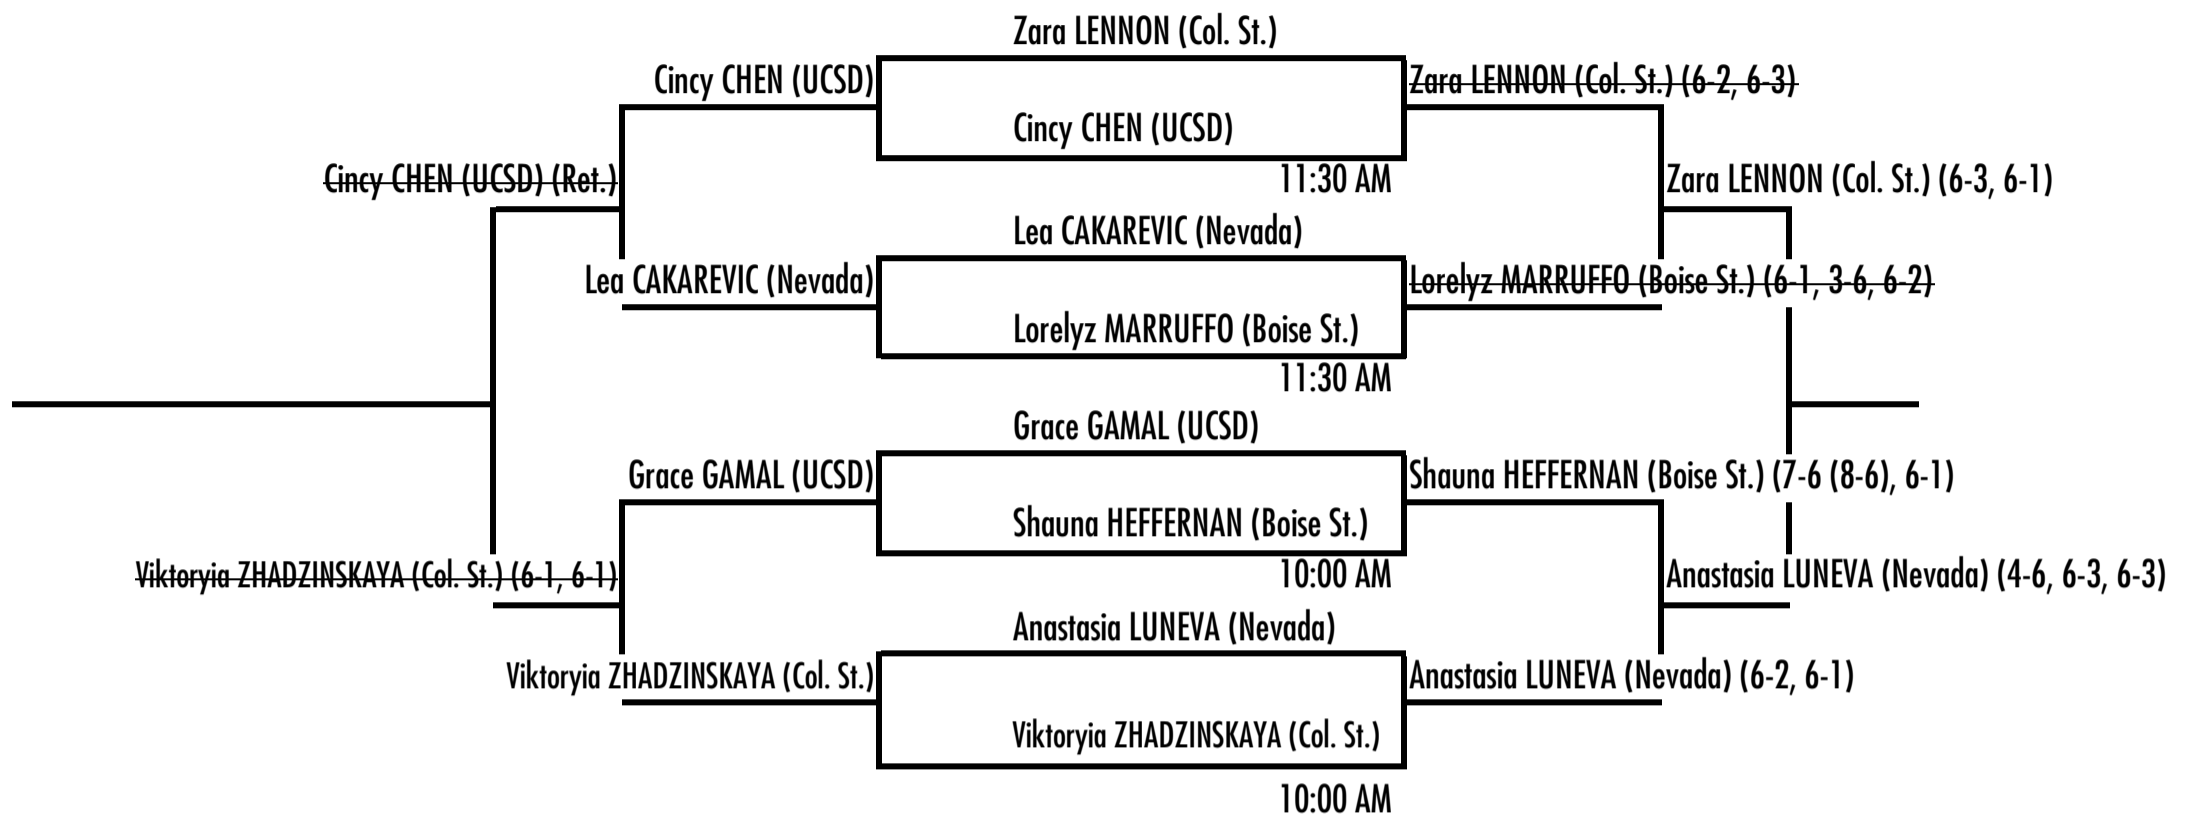

10:00 AM

OLMOS (SDSU)
JAGARE (Oregon)

11:30 AM

SDSU Fall Tennis Classic II

Nov. 3rd-5th, 2023 • Aztec Tennis Center

Singles - Gold

Sunday

| | | | | |
|--|----------|------|--|----------|
| CHEN (UCSD) ZHADZINSKAYA (Col. St.) | 11:30 AM | MAIN | LENNON (Col. St.) LUNEVA (Nevada) | 11:30 AM |
| CAKAREVIC (Nevada) GAMAL (UCSD) | 10:00 AM | | MARRUFFO (Boise St.) WEEKLEY (Col. St.) | 10:00 AM |

SDSU Fall Tennis Classic II

Nov. 3rd-5th, 2023 • Aztec Tennis Center

Singles - Silver

Sunday

| | | | | |
|------------------------------------|----------|------|---|----------|
| PACHL (UCSD) ROBINSON (Nevada) | 11:30 AM | MAIN | BOUBAKER (Nevada) DISCENZA (Boise St.) | 10:00 AM |
| NGUYEN (UCSD) AVELAR (Col. St.) | 10:00 AM | | REBEC (Colorado) VU (UCSD) | 11:30 AM |