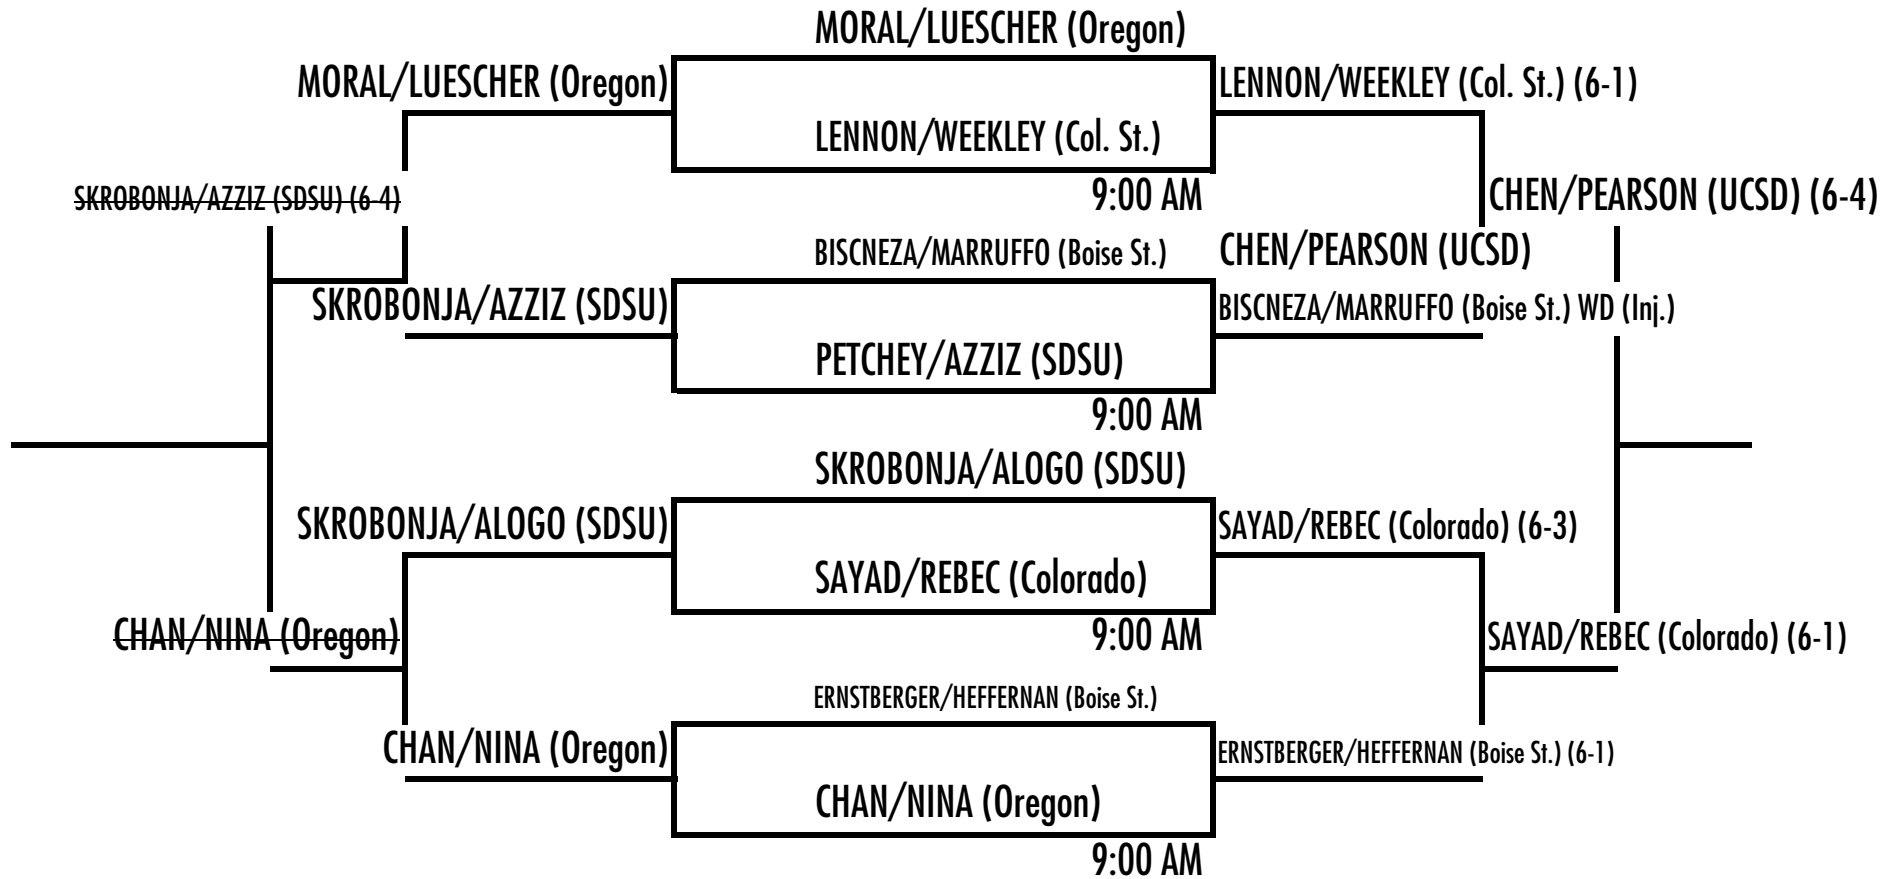

SDSU Fall Tennis Classic I

Sept. 29 - Oct. 1st, 2023 • Aztec Tennis Center

Singles - Bronze

Sunday

PEARSON (UCSD)
SARCELET (Nevada)

11:30 AM

MAIN

VOEKS (Col. St.)
JORNIK (UCSD)

11:30 AM

SHAH (Boise St.)
LEUNG (UCSD)

10:00 AM

SDSU Fall Tennis Classic II

Nov. 3rd-5th, 2023 • Aztec Tennis Center

Singles - Gray

Sunday

RICHTEROVA (Col. St.)
GRETSCH (Colorado)

10:00 AM

SDSU Fall Tennis Classic II

Nov. 3rd-5th, 2023 • Aztec Tennis Center

Doubles - Red

SDSU Fall Tennis Classic II

Nov. 3rd-5th, 2023 • Aztec Tennis Center

Doubles - Black

SDSU Fall Tennis Classic II

Nov. 3rd-5th, 2023 • Aztec Tennis Center

Doubles - White