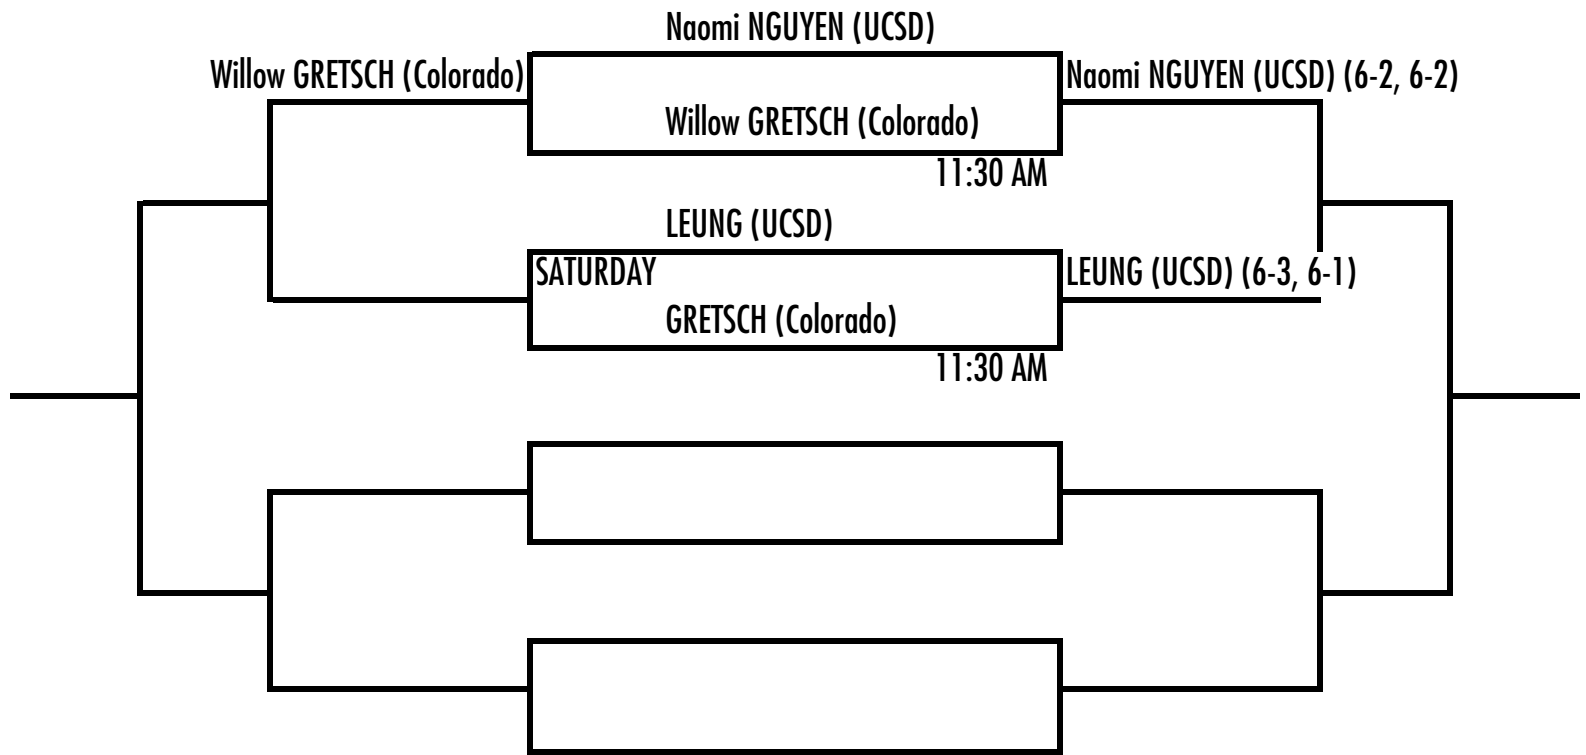

11:30 AM

SHAH (Boise St.)
LEUNG (UCSD)

10:00 AM

SDSU Fall Tennis Classic II

Nov. 3rd-5th, 2023 • Aztec Tennis Center

Singles - Gray

Sunday

RICHTEROVA (Col. St.)
GRETSCH (Colorado)

10:00 AM

SDSU Fall Tennis Classic II

Nov. 3rd-5th, 2023 • Aztec Tennis Center

Doubles - Red

SDSU Fall Tennis Classic II

Nov. 3rd-5th, 2023 • Aztec Tennis Center

Doubles - Black

SDSU Fall Tennis Classic II

Nov. 3rd-5th, 2023 • Aztec Tennis Center

Doubles - White