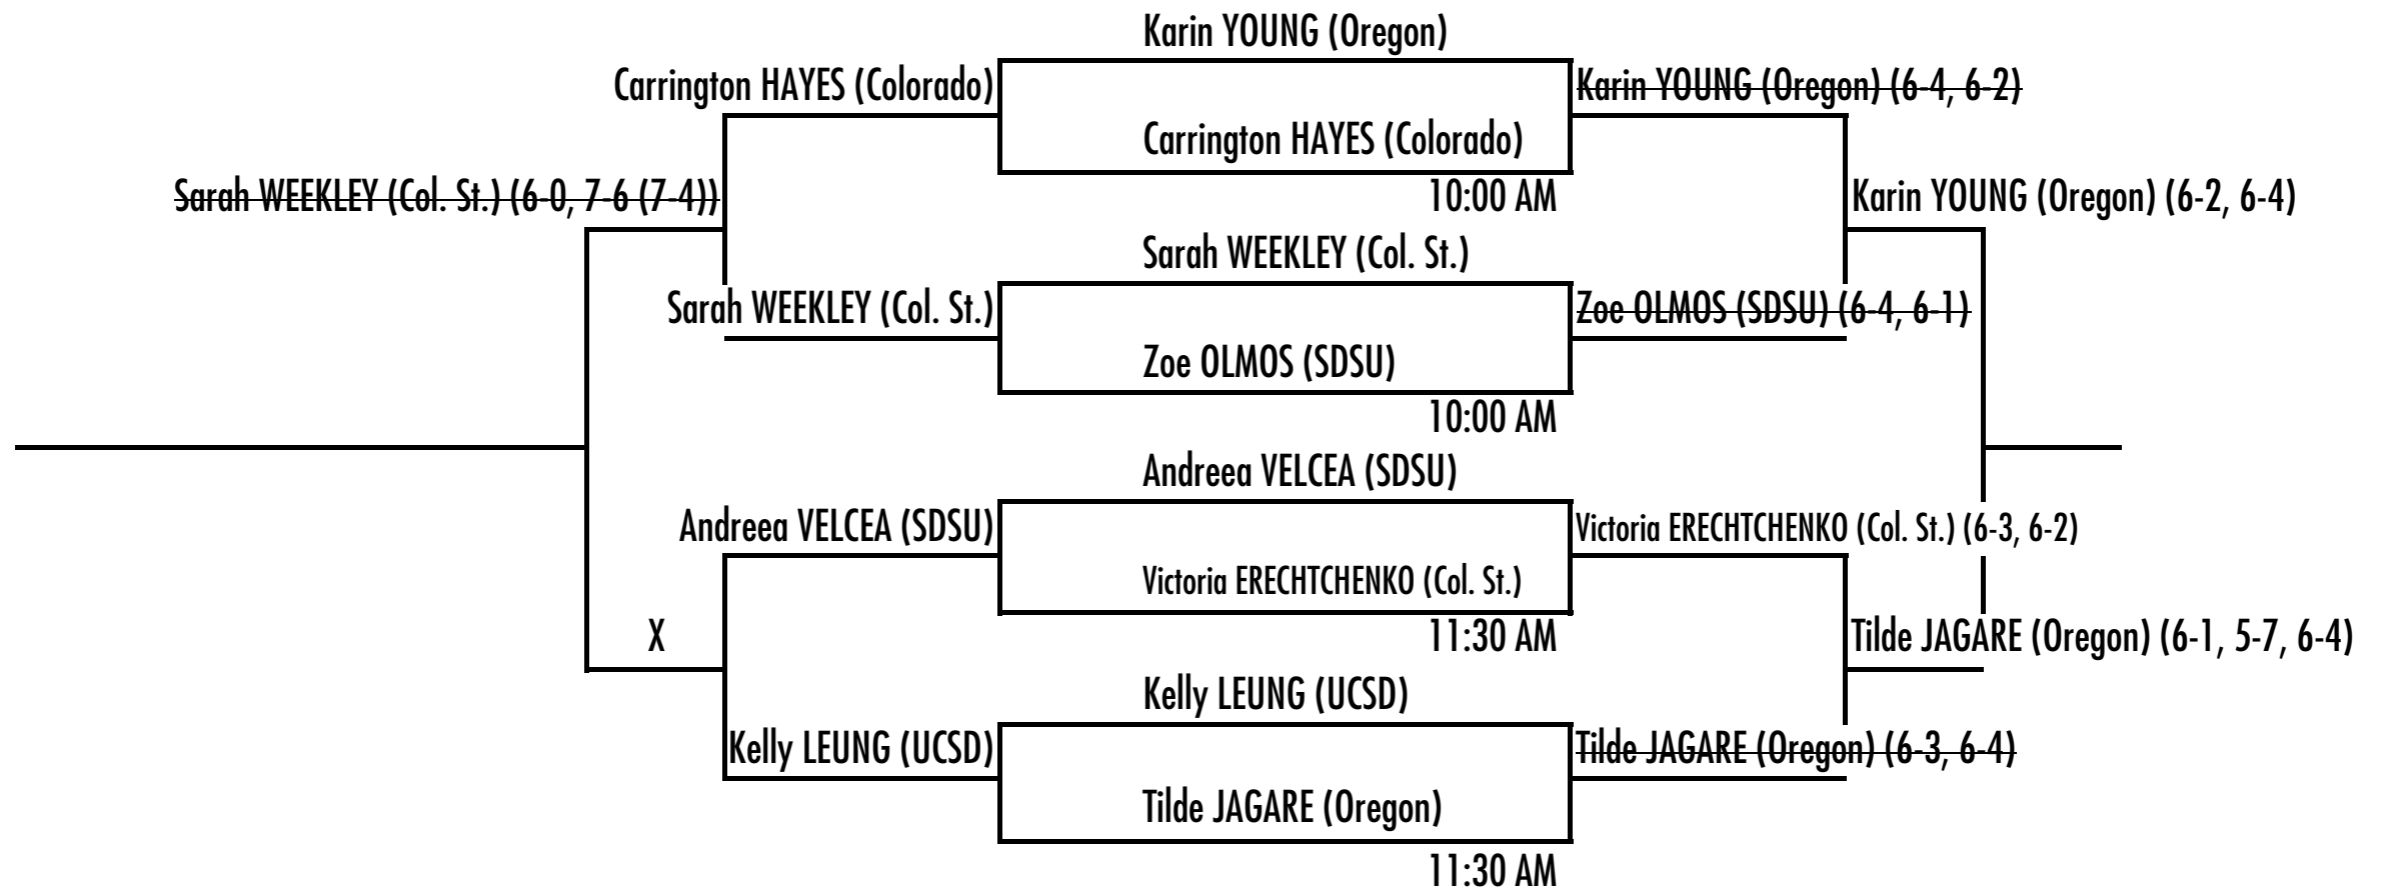

SDSU Fall Tennis Classic II

Nov. 3rd-5th, 2023 • Aztec Tennis Center

Singles - Red

Sunday

MARTINEZ MORAL (Oregon) 10:00 AM
TOKAC (Colorado)

MAIN EL SAYAD (Colorado) 10:00 AM
LUESCHER (Oregon)

ERNSTBERGER (Boise St.) 11:30 AM
SKROBONJA (SDSU)

ALOGO (SDSU) 11:30 AM
CHARRIER (Nevada)

SDSU Fall Tennis Classic II

Nov. 3rd-5th, 2023 • Aztec Tennis Center

Singles - Black

Sunday

| | | | | |
|-----------------------|----------|------|--------------------|----------|
| STANOJEVIC (Colorado) | 11:30 AM | MAIN | AZZIZ (SDSU) | 10:00 AM |
| CHAN (Oregon) | | | GUERBERT (Nevada) | |
| FOERSTER (Nevada) | 10:00 AM | | GEISSLER (Oregon) | 11:30 AM |
| PUZAK (Colorado) | | | VENTURA (Colorado) | |

SDSU Fall Tennis Classic II

Nov. 3rd-5th, 2023 • Aztec Tennis Center

Singles - White

Sunday

HEFFERNAN (Boise St.)
HAYES (Colorado)

10:00 AM

MAIN

YOUNG (Oregon)
ERECHTENKO (Col. St.)