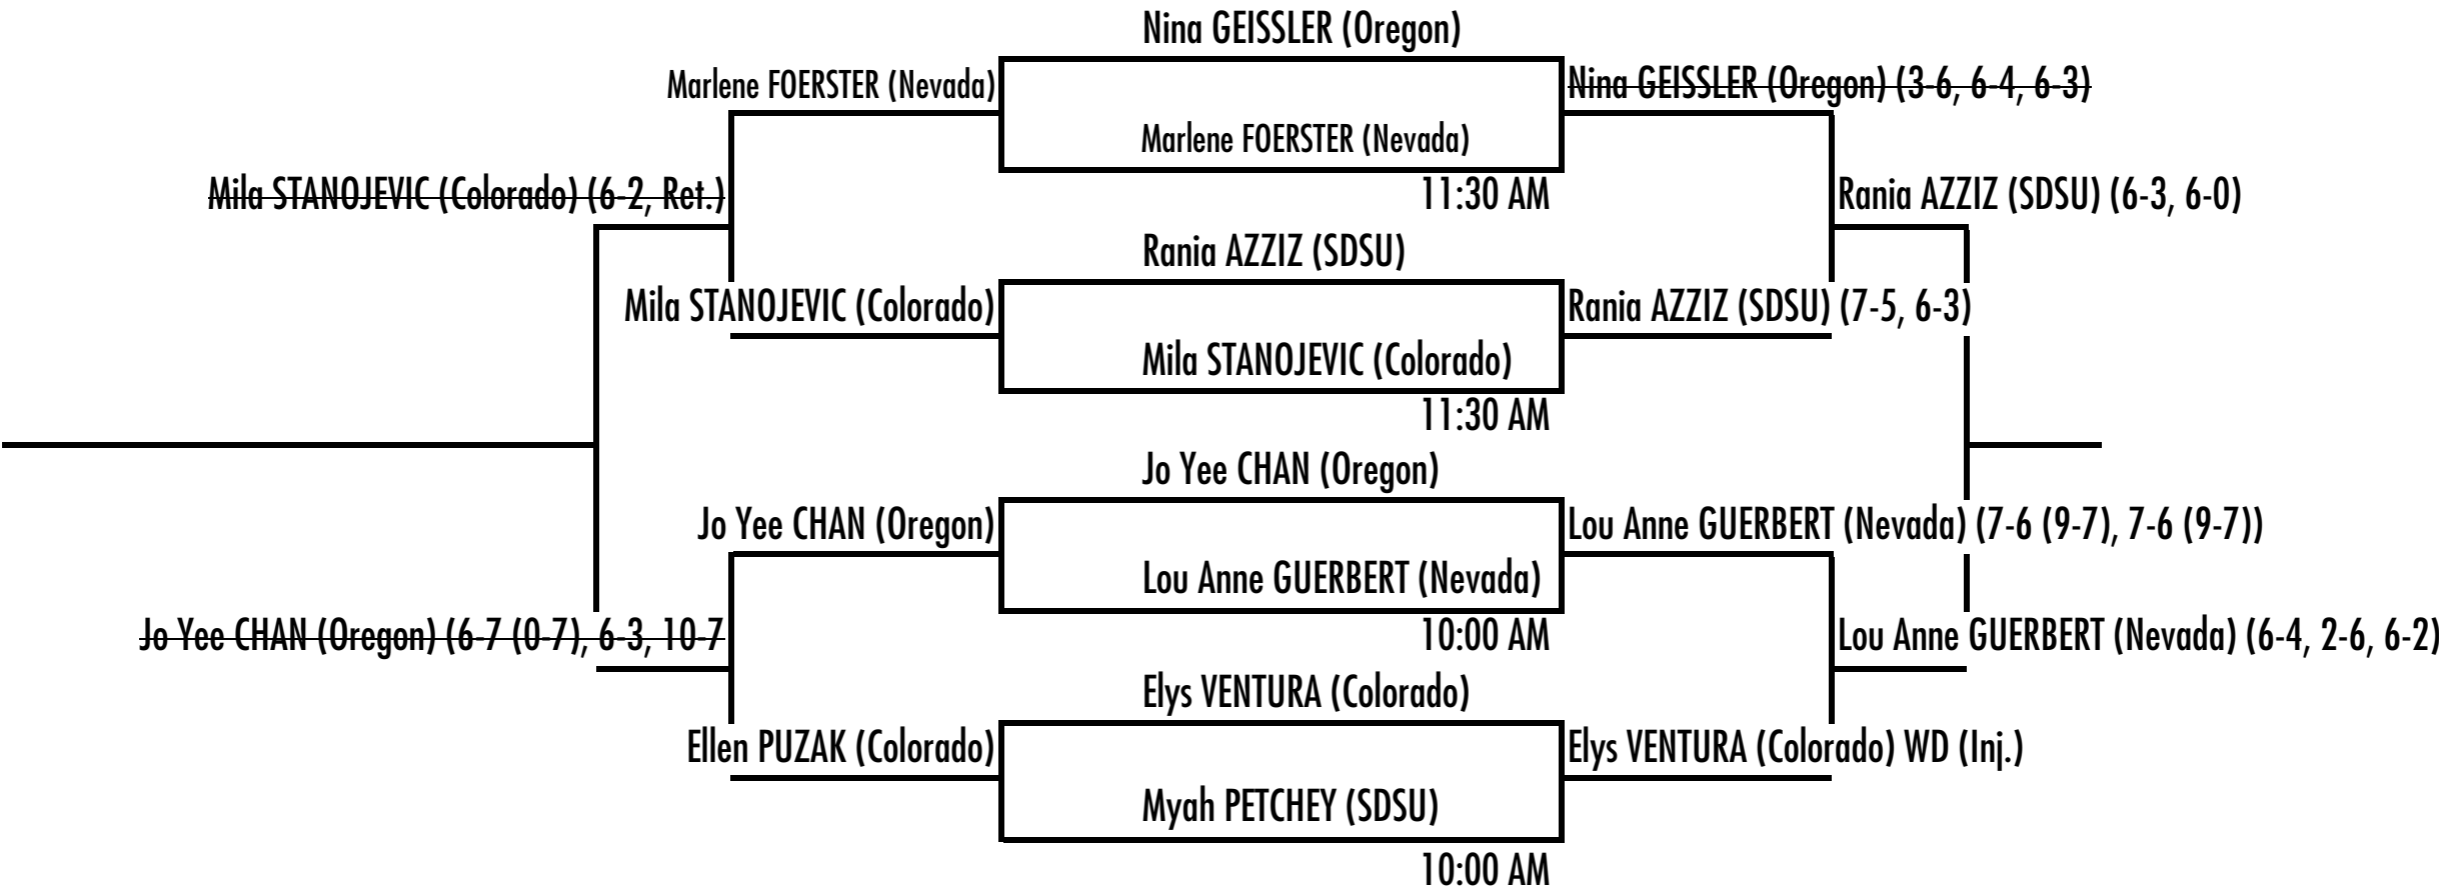

SDSU Fall Tennis Classic II

Nov. 3rd-5th, 2023 • Aztec Tennis Center

Singles - Red

Sunday

MARTINEZ MORAL (Oregon) 10:00 AM
TOKAC (Colorado)

MAIN EL SAYAD (Colorado) 10:00 AM
LUESCHER (Oregon)

ERNSTBERGER (Boise St.) 11:30 AM
SKROBONJA (SDSU)

ALOGO (SDSU) 11:30 AM
CHARRIER (Nevada)

SDSU Fall Tennis Classic II

Nov. 3rd-5th, 2023 • Aztec Tennis Center

Singles - Black

Sunday

| | | | | |
|-----------------------|----------|------|--------------------|----------|
| STANOJEVIC (Colorado) | 11:30 AM | MAIN | AZZIZ (SDSU) | 10:00 AM |
| CHAN (Oregon) | | | GUERBERT (Nevada) | |
| FOERSTER (Nevada) | 10:00 AM | | GEISSLER (Oregon) | 11:30 AM |
| PUZAK (Colorado) | | | VENTURA (Colorado) | |

SDSU Fall Tennis Classic II

Nov. 3rd-5th, 2023 • Aztec Tennis Center

Singles - White

Sunday

HEFFERNAN (Boise St.)
HAYES (Colorado)

10:00 AM

MAIN

YOUNG (Oregon)
ERECHTENKO (Col. St.)