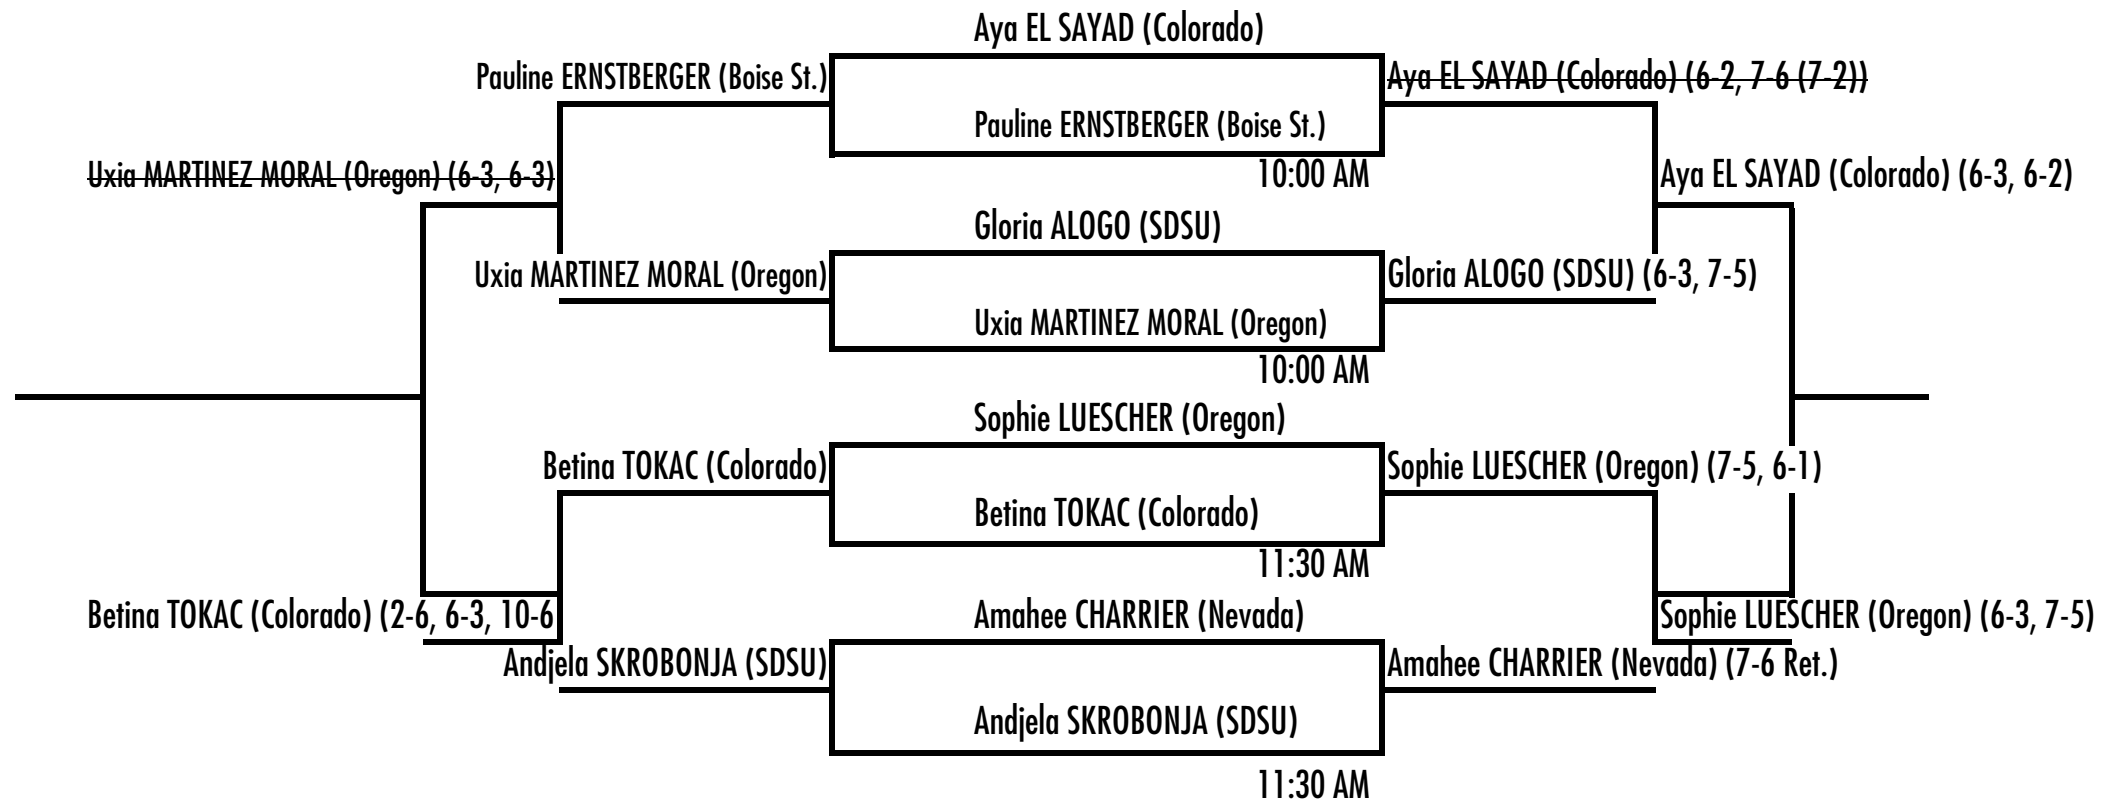

SDSU Fall Tennis Classic II

Nov. 3rd-5th, 2023 • Aztec Tennis Center

Singles - Red

Sunday

MARTINEZ MORAL (Oregon) 10:00 AM
TOKAC (Colorado)

MAIN EL SAYAD (Colorado) 10:00 AM
LUESCHER (Oregon)

ERNSTBERGER (Boise St.) 11:30 AM
SKROBONJA (SDSU)

ALOGO (SDSU) 11:30 AM
CHARRIER (Nevada)

SDSU Fall Tennis Classic II

Nov. 3rd-5th, 2023 • Aztec Tennis Center

Singles - Black

Sunday

| | | | | |
|-----------------------|----------|------|--------------------|----------|
| STANOJEVIC (Colorado) | 11:30 AM | MAIN | AZZIZ (SDSU) | 10:00 AM |
| CHAN (Oregon) | | | GUERBERT (Nevada) | |
| FOERSTER (Nevada) | 10:00 AM | | GEISSLER (Oregon) | 11:30 AM |
| PUZAK (Colorado) | | | VENTURA (Colorado) | |

SDSU Fall Tennis Classic II

Nov. 3rd-5th, 2023 • Aztec Tennis Center

Singles - White

Sunday

HEFFERNAN (Boise St.)
HAYES (Colorado)

10:00 AM

MAIN

YOUNG (Oregon)
ERECHTENKO (Col. St.)