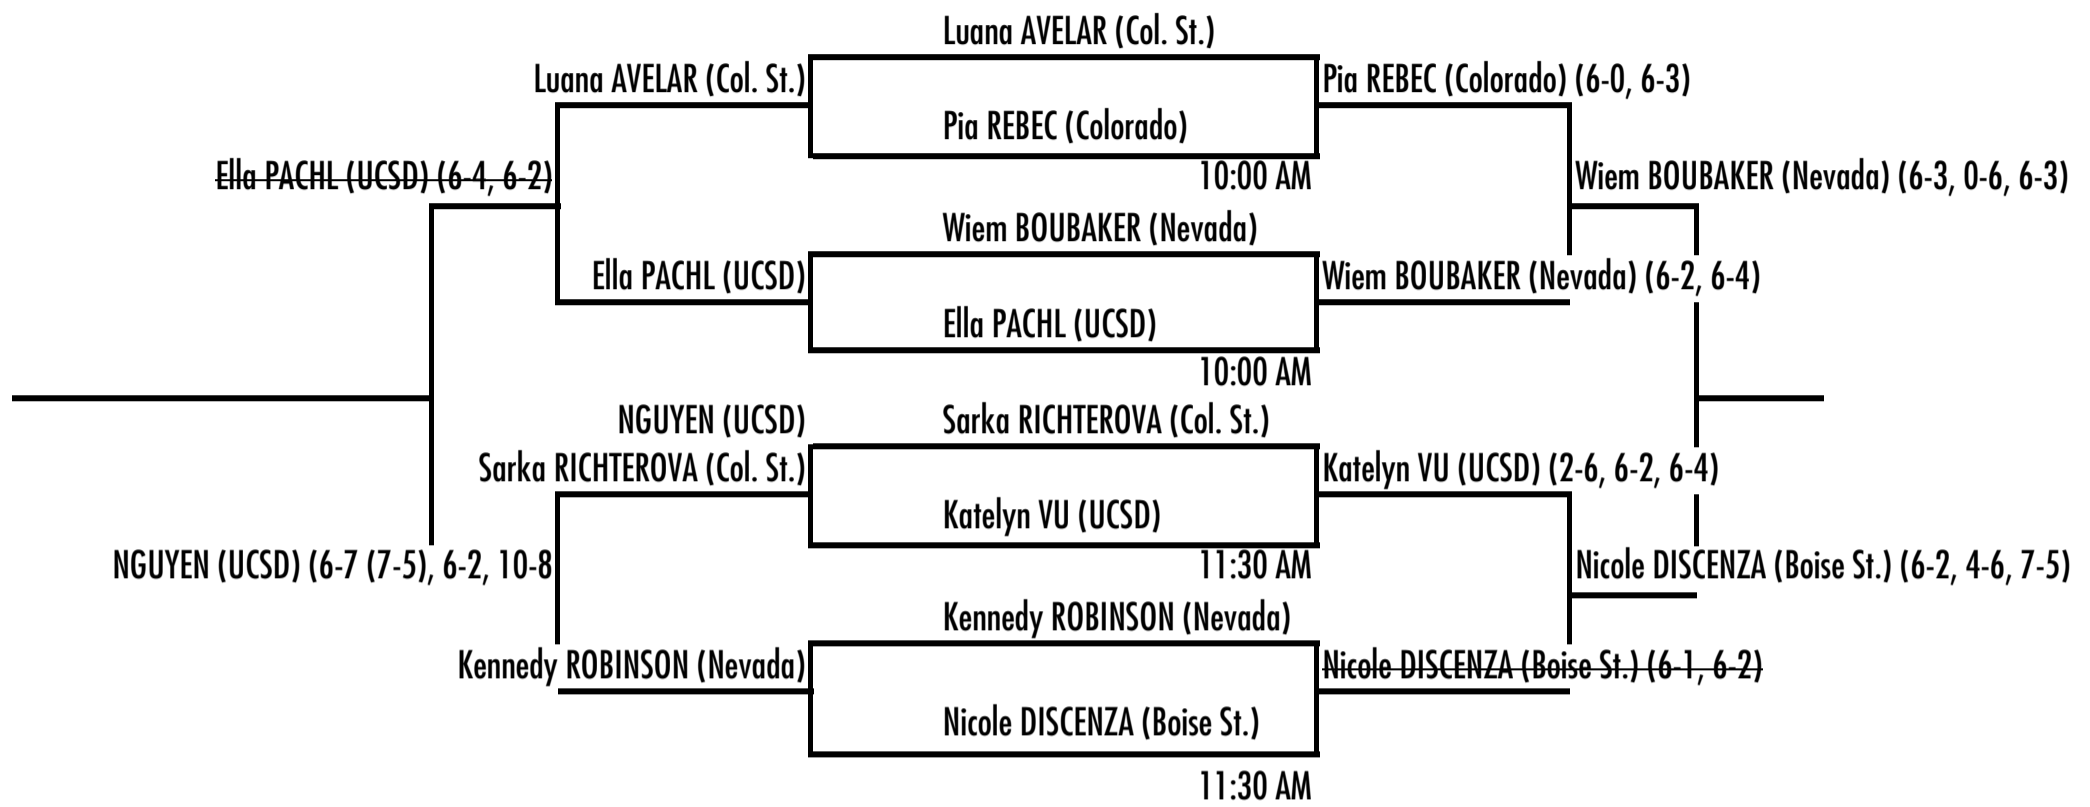

10:00 AM

OLMOS (SDSU)
JAGARE (Oregon)

11:30 AM

SDSU Fall Tennis Classic II

Nov. 3rd-5th, 2023 • Aztec Tennis Center

Singles - Gold

Sunday

| | | | | |
|--|----------|------|--|----------|
| CHEN (UCSD) ZHADZINSKAYA (Col. St.) | 11:30 AM | MAIN | LENNON (Col. St.) LUNEVA (Nevada) | 11:30 AM |
| CAKAREVIC (Nevada) GAMAL (UCSD) | 10:00 AM | | MARRUFFO (Boise St.) WEEKLEY (Col. St.) | 10:00 AM |

SDSU Fall Tennis Classic II

Nov. 3rd-5th, 2023 • Aztec Tennis Center

Singles - Silver

Sunday

| | | | | |
|------------------------------------|----------|------|---|----------|
| PACHL (UCSD) ROBINSON (Nevada) | 11:30 AM | MAIN | BOUBAKER (Nevada) DISCENZA (Boise St.) | 10:00 AM |
| NGUYEN (UCSD) AVELAR (Col. St.) | 10:00 AM | | REBEC (Colorado) VU (UCSD) | 11:30 AM |