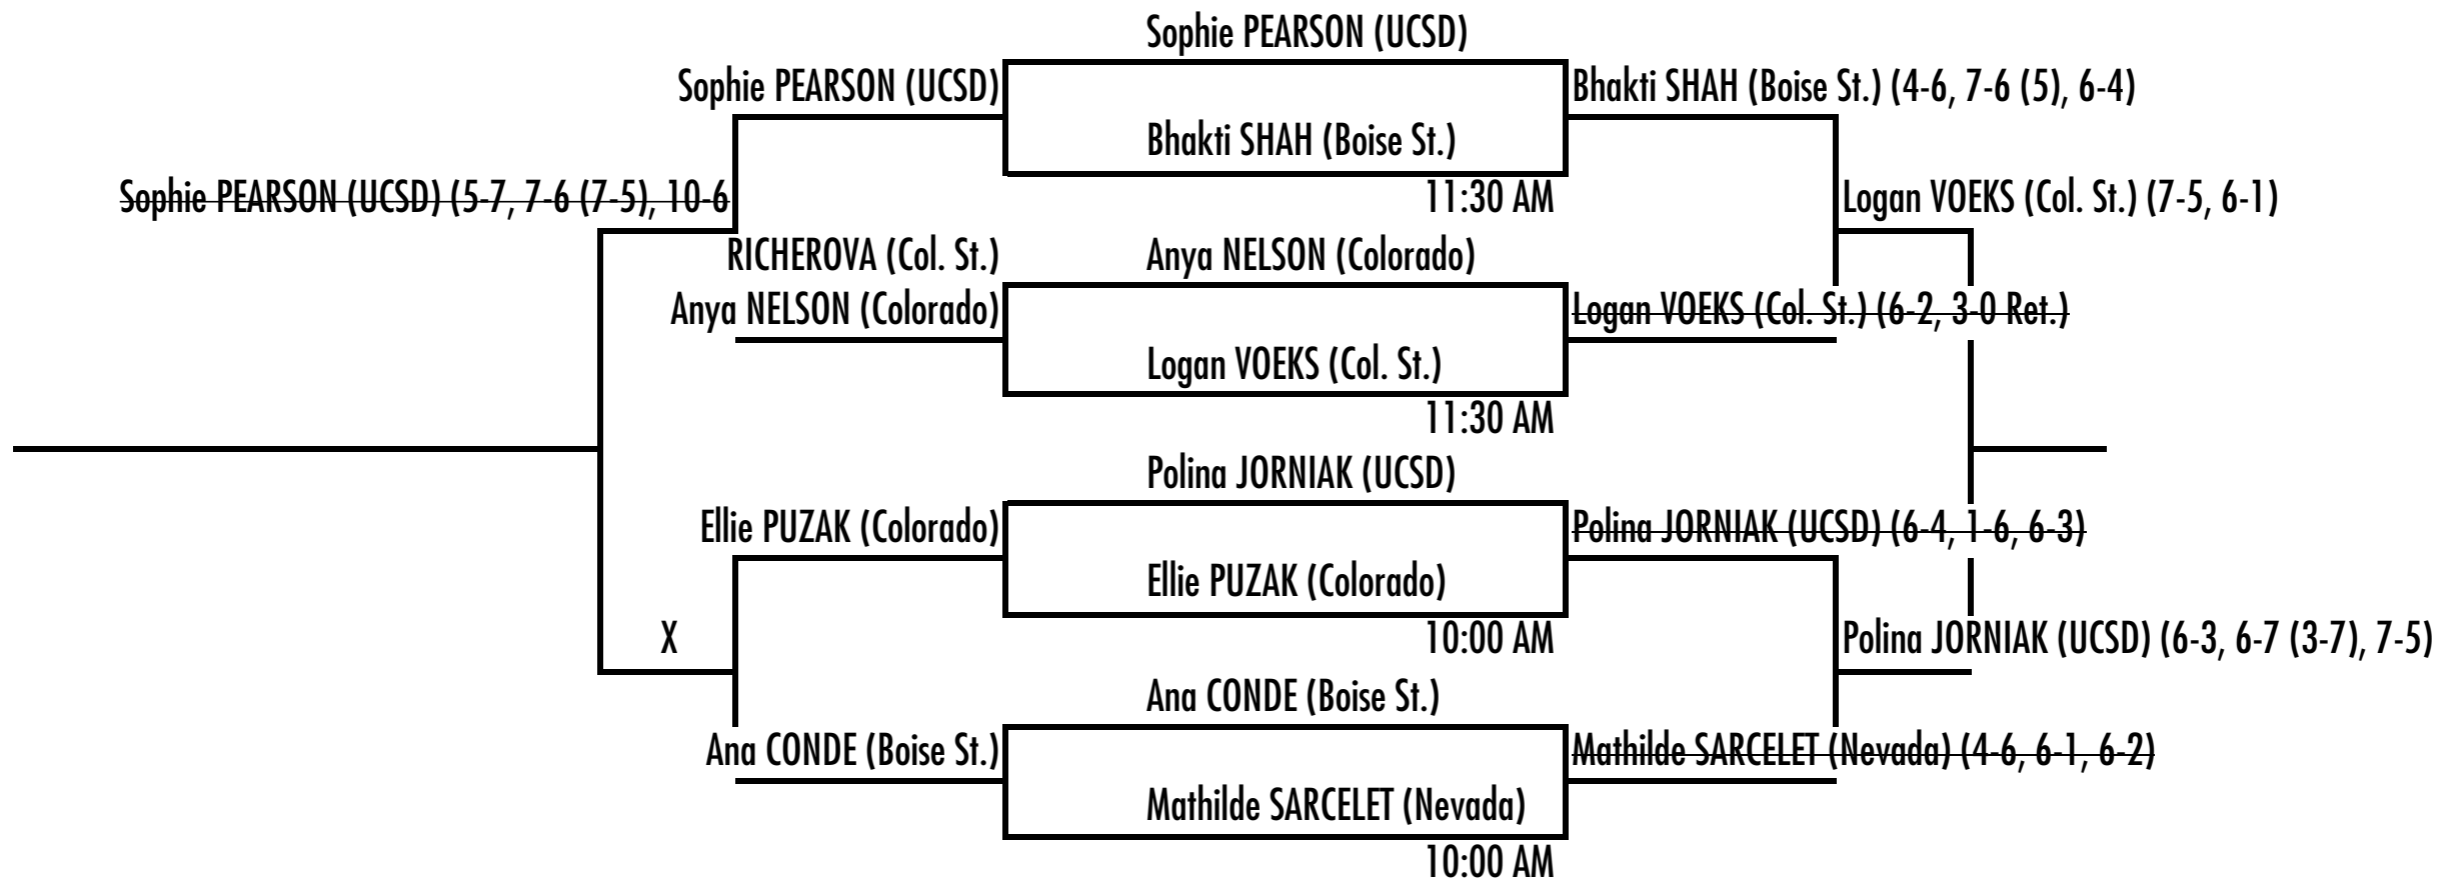

SDSU Fall Tennis Classic I

Sept. 29 - Oct. 1st, 2023 • Aztec Tennis Center

Singles - Bronze

Sunday

PEARSON (UCSD)
SARCELET (Nevada)

11:30 AM

MAIN

VOEKS (Col. St.)
JORNIK (UCSD)

11:30 AM

SHAH (Boise St.)
LEUNG (UCSD)

10:00 AM