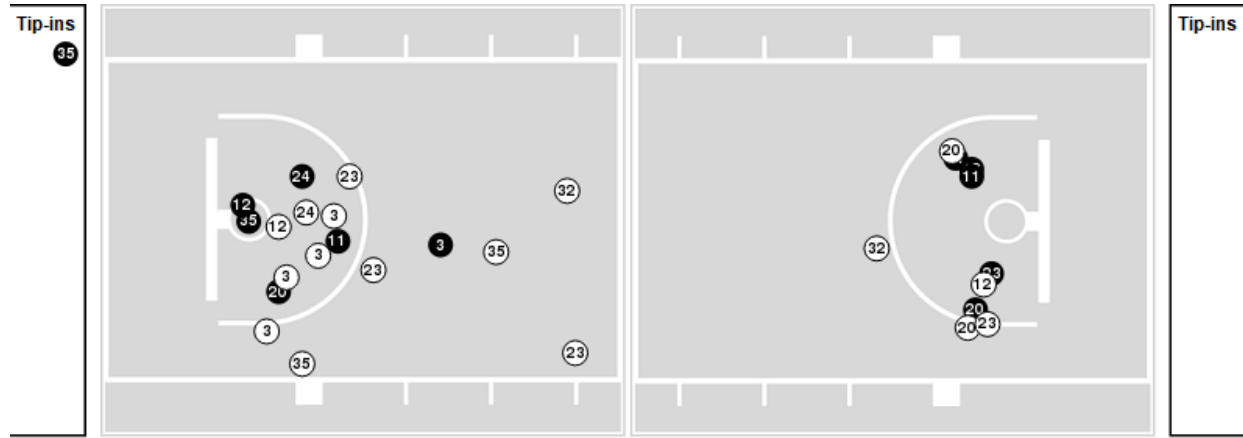

Officials: Brenda Pantoja, Charles Gonzalez, Kyle Bacon

Players => 2, 3, 5, 11, 12, 13, 20, 22, 23, 24, 25, 30, 32, 33, 35 FG Types=>All Results=>All

UC San Diego

All Field Goals

Blow Up Chart

(N) Made **(O)** Missed **N** - Player Number