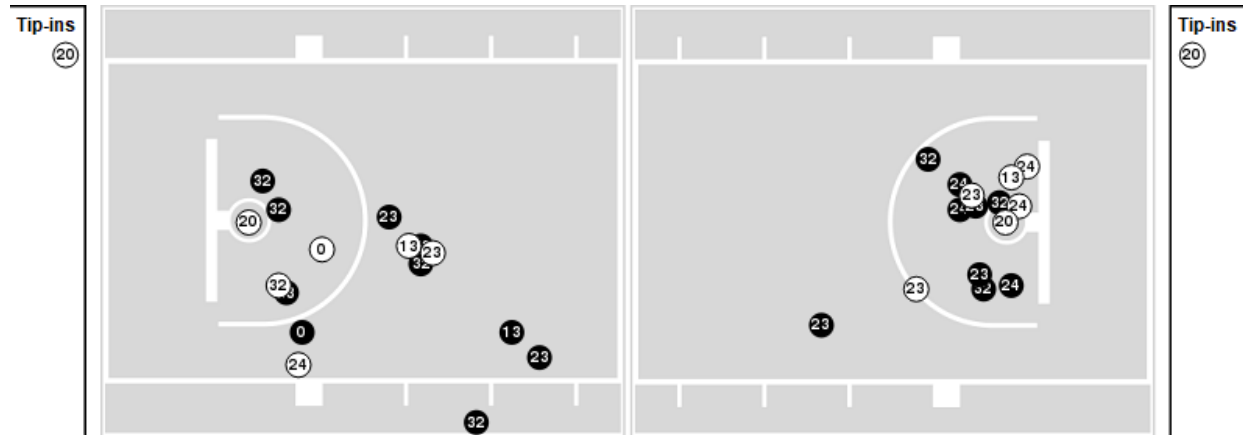

Blow Up Chart

● Made ○ Missed N - Player Number

San Diego St.	M/A	%
Field Goals	28/66	42
2 Points	20/39	51
3 Points	8/27	30
Free Throws	7/8	88

San Diego St.	M/A	%
Points in the Paint	36 (18 / 30)	60
Fast Break Points	6 (5/5)	100
Second Chance Points	3 (1/6)	17
Effective FG%	48