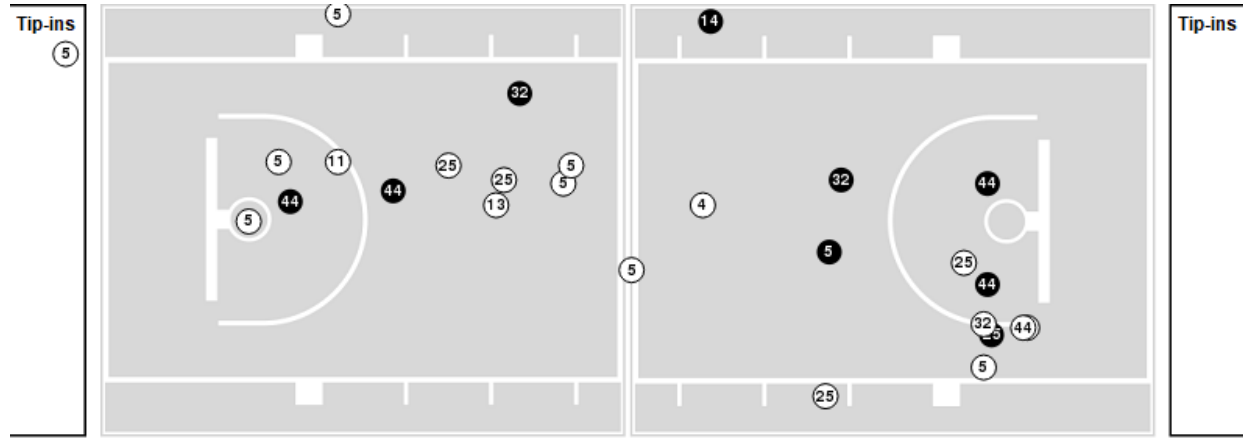

Officials: Melissa Barlow, Kenneth Nash, Brian Woods

Players => AllFG Types=>AllResults=>All
Westcliff

All Field Goals

Blow Up Chart

● Made ○ Missed N - Player Number

Westcliff	M/A	%
Field Goals	17/55	31
2 Points	10/33	30
3 Points	7/22	32
Free Throws	1/2	50