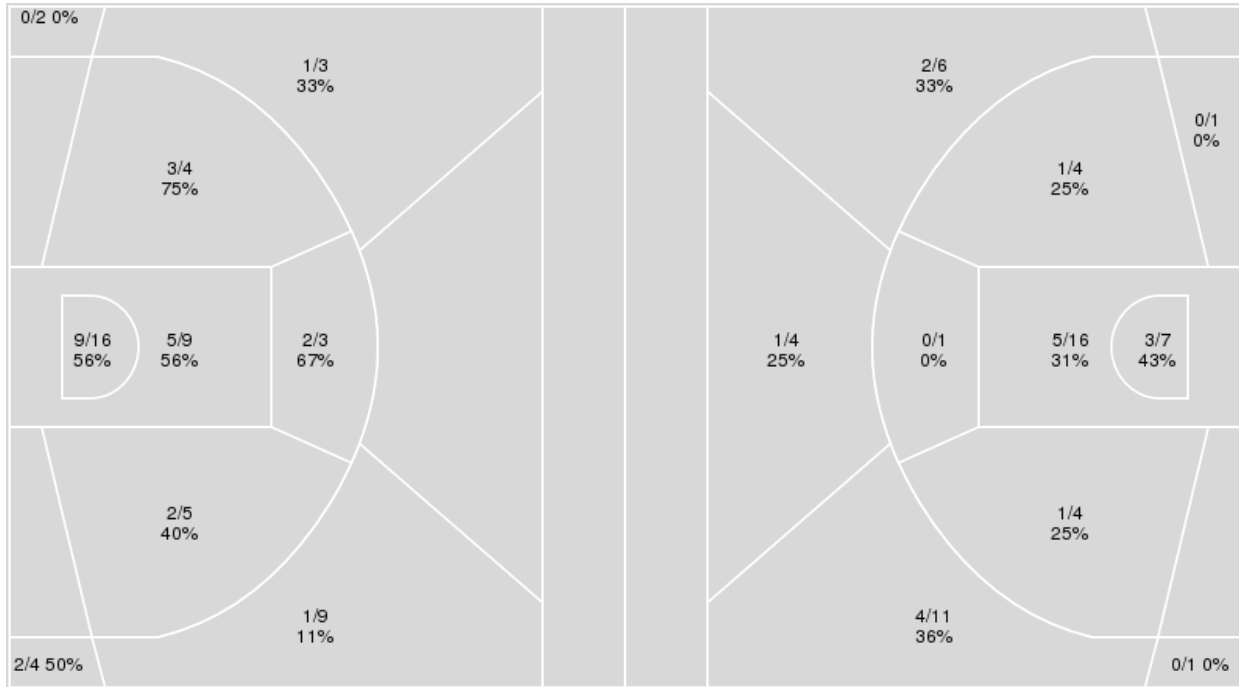

Westcliff at San Diego St.

11/21/23 Steve Fisher Court at Viejas Arena, San Diego
2023-24 Women's Basketball

Game Time: 6:00 PM
Game Duration: 1:36
Attendance: 1,484

Officials: Melissa Barlow, Kenneth Nash, Brian Woods

{ Players => 0, 1, 2, 3, 4, 5, 10, 13, 15, 20, 22, 23, 24, 32; } FG Types => All; Results => All;

{ Players => All; } FG Types => All; Results => All;

San Diego St.

Westcliff

San Diego St.	M/A	%
Field Goals	25/55	45
2 Points	21/37	57
3 Points	4/18	22
Free Throws	10/13	77

Westcliff	M/A	%
Field Goals	17/55	31
2 Points	10/33	30
3 Points	7/22	32
Free Throws	1/2	50