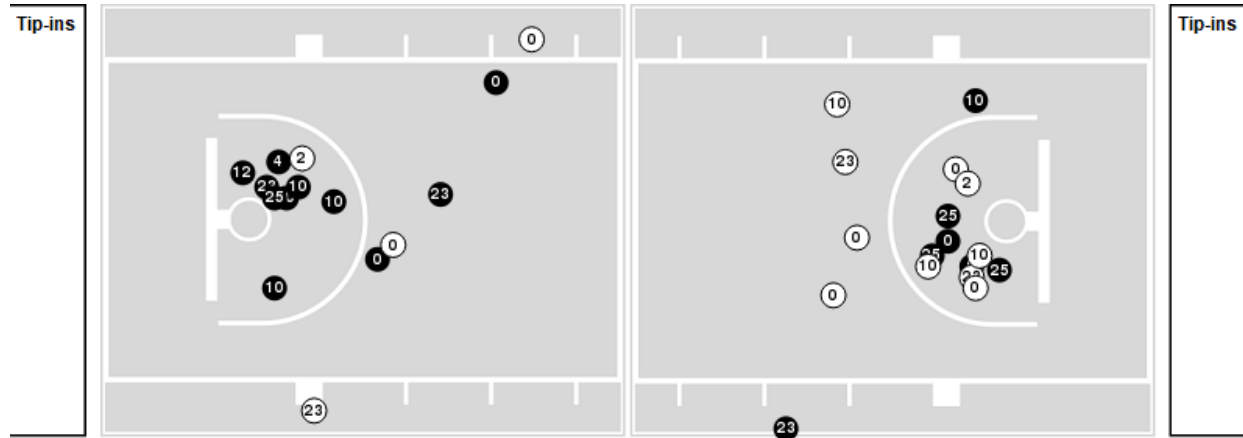

Blow Up Chart

● Made   ○ Missed   N - Player Number

Long Beach State	M/A	%
Field Goals	27/54	50
2 Points	20/37	54
3 Points	7/17	41
Free Throws	15/20	75

Long Beach State	M/A	%
Points in the Paint	34 (17 / 29)	59
Fast Break Points	10 (8/10)	80
Second Chance Points	5 (3/4)	75
Effective FG%	56