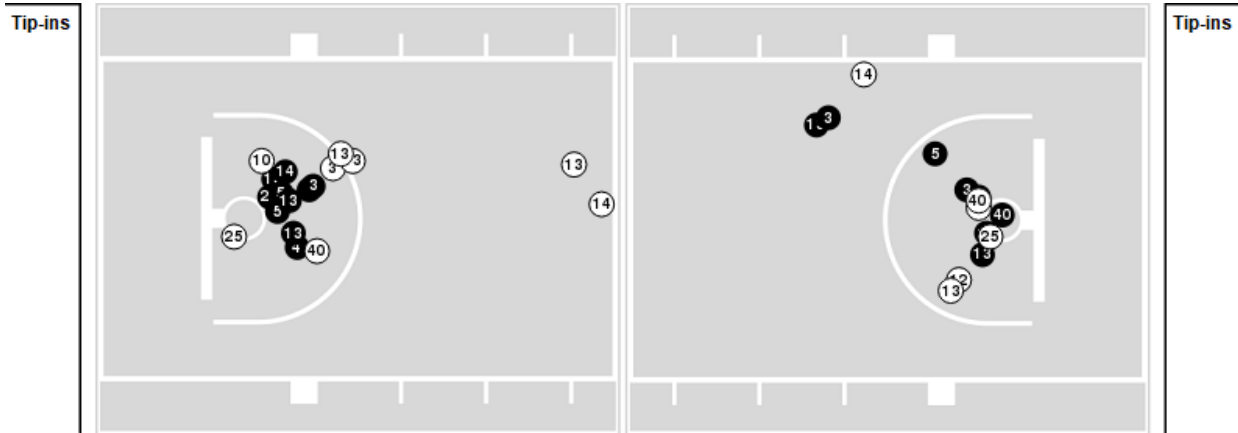

Blow Up Chart

● Made   ○ Missed   N - Player Number

San Diego State	M/A	%
Field Goals	28/58	48
2 Points	19/34	56
3 Points	9/24	38
Free Throws	23/30	77

San Diego State	M/A	%
Points in the Paint	38 (19 / 33)	58
Fast Break Points	13 (9/10)	90
Second Chance Points	13 (10/12)	83
Effective FG%	56