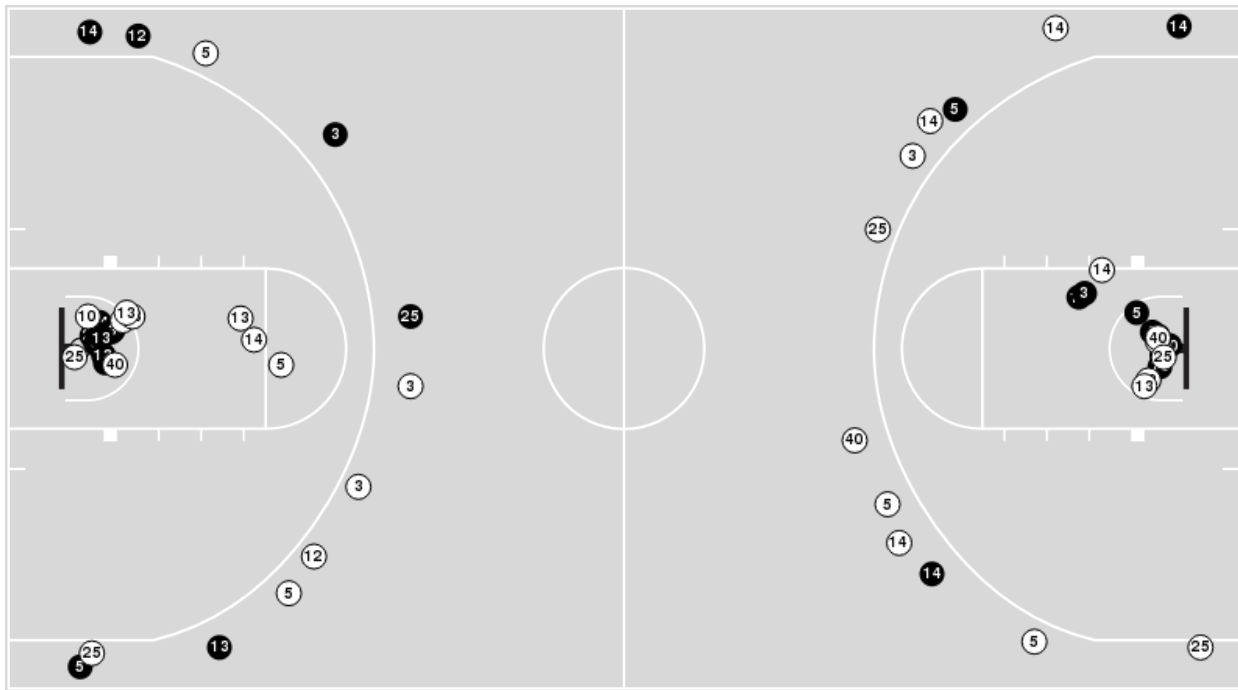

Officials: Eric Curry, Robert Lehigh, De Selle Dean

Players => 0, 2, 3, 4, 5, 8, 10, 11, 12, 13, 14, 21, 24, 24, 25, 40, 42FG Types=>AllResults=>All

San Diego State

All Field Goals