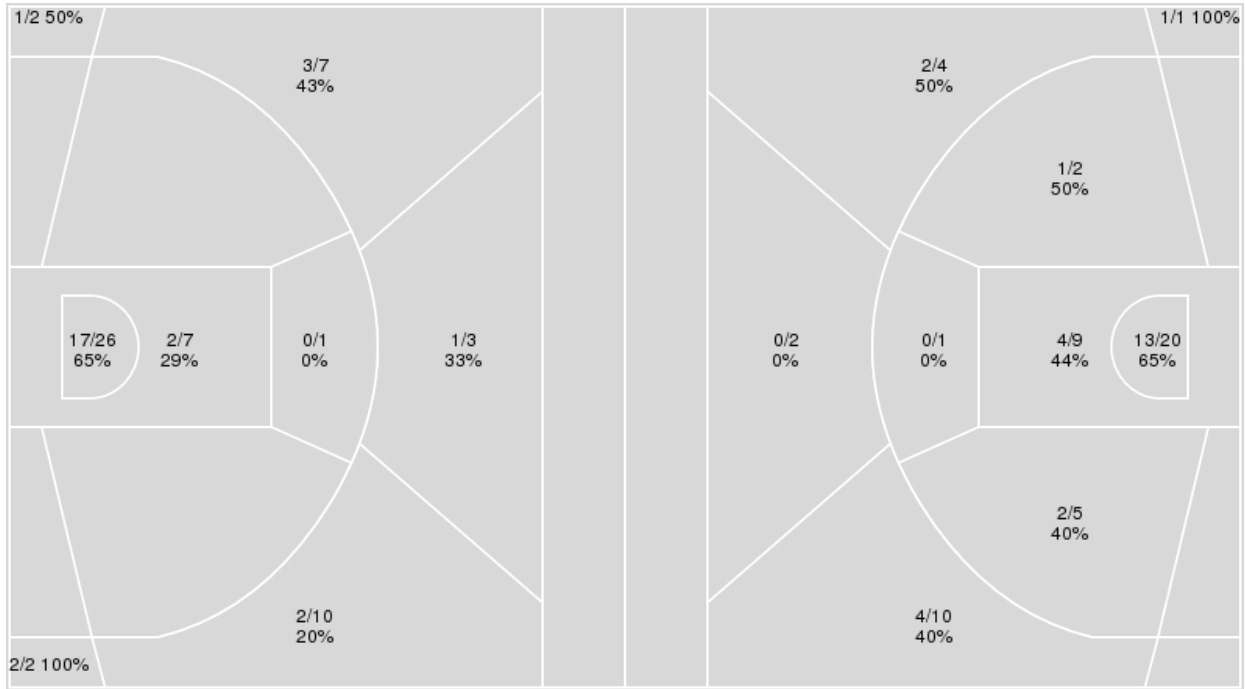

Officials: Eric Curry, Robert Lehigh, De Selle Dean

{ Players => 0, 2, 3, 4, 5, 8, 10, 11, 12, 13, 14, 21, 24, 24, 25, 40, 42; }
FG Types => All; Results => All;

{ Players => 0, 1, 2, 3, 4, 5, 8, 10, 11, 12, 13, 23, 25, 35, 40; } FG Types
=> All; Results => All;

San Diego State

Long Beach State

San Diego State	M/A	%
Field Goals	28/58	48
2 Points	19/34	56
3 Points	9/24	38
Free Throws	23/30	77

Long Beach State	M/A	%
Field Goals	27/54	50
2 Points	20/37	54
3 Points	7/17	41
Free Throws	15/20	75