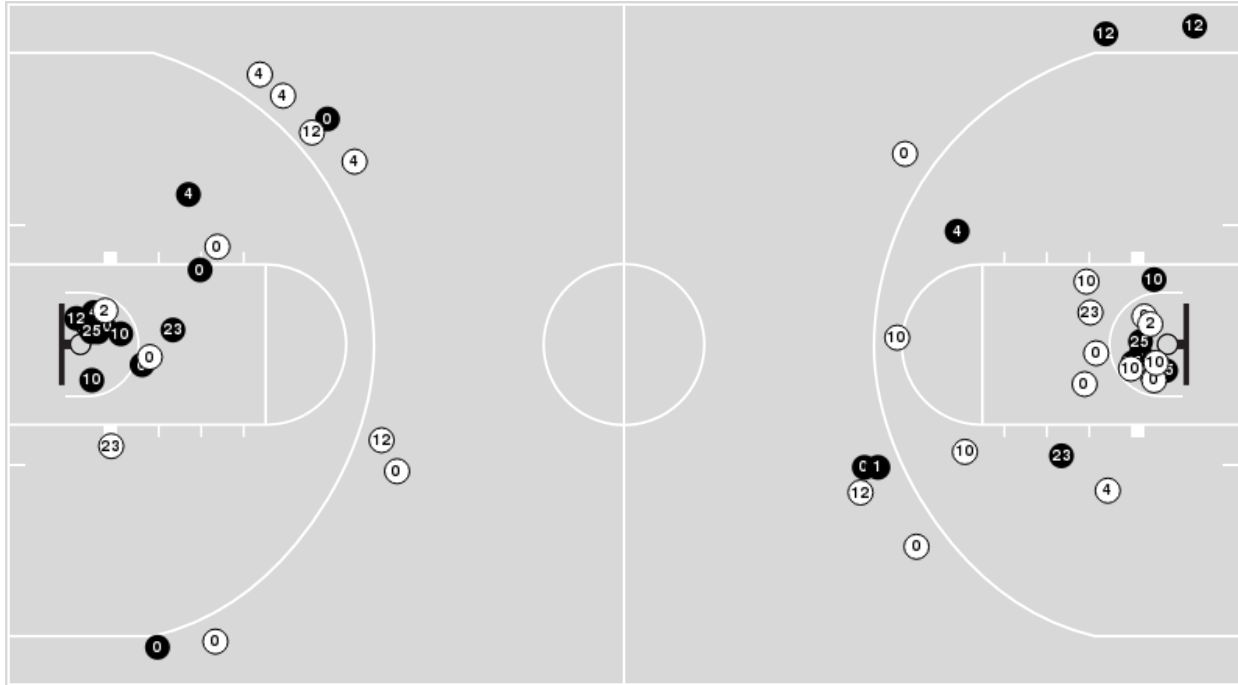

Players => 0, 1, 2, 3, 4, 5, 8, 10, 11, 12, 13, 23, 25, 35, 40FG Types=>AllResults=>All

Long Beach State

All Field Goals