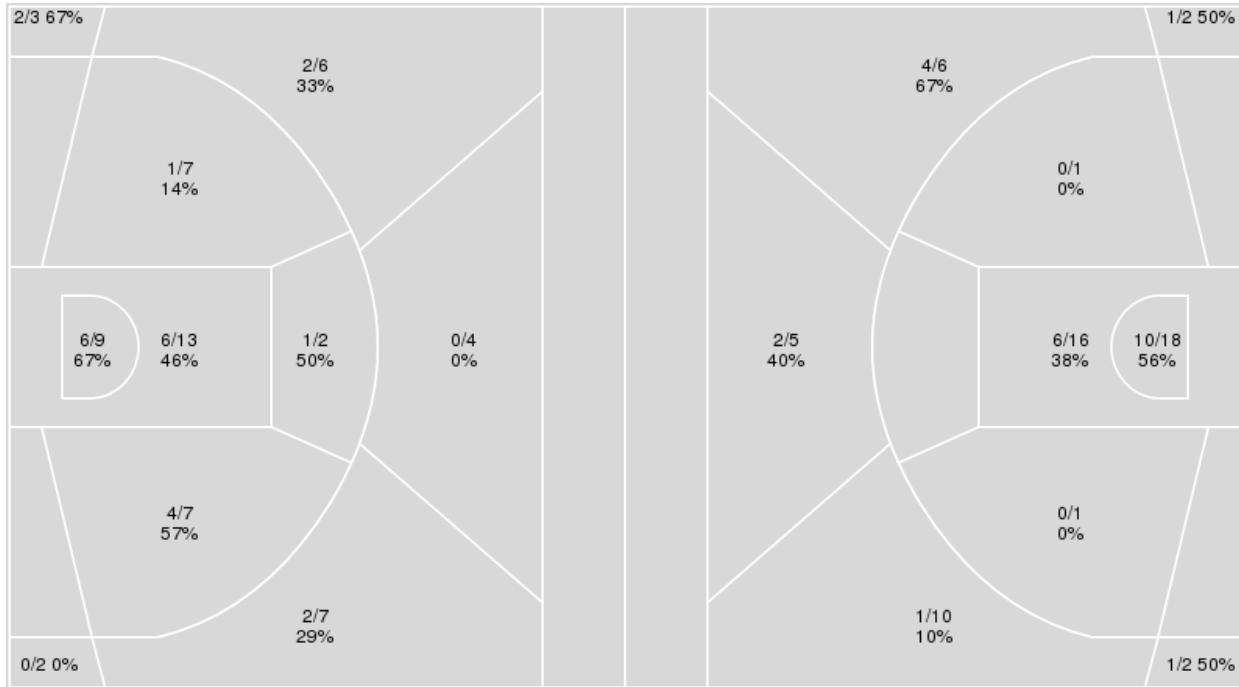

Officials: Brian Woods, Ashley Ellis, Felecity Willis

{ Players => 0, 1, 2, 3, 4, 5, 10, 13, 15, 20, 22, 23, 24, 32; } FG Types => All; Results => All;

{ Players => 2, 3, 4, 5, 10, 12, 15, 20, 22, 24, 32, 33; } FG Types => All; Results => All;

San Diego State

California Baptist

San Diego State	M/A	%
Field Goals	24/60	40
2 Points	18/38	47
3 Points	6/22	27
Free Throws	14/17	82

California Baptist	M/A	%
Field Goals	25/61	41
2 Points	16/36	44
3 Points	9/25	36
Free Throws	17/24	71