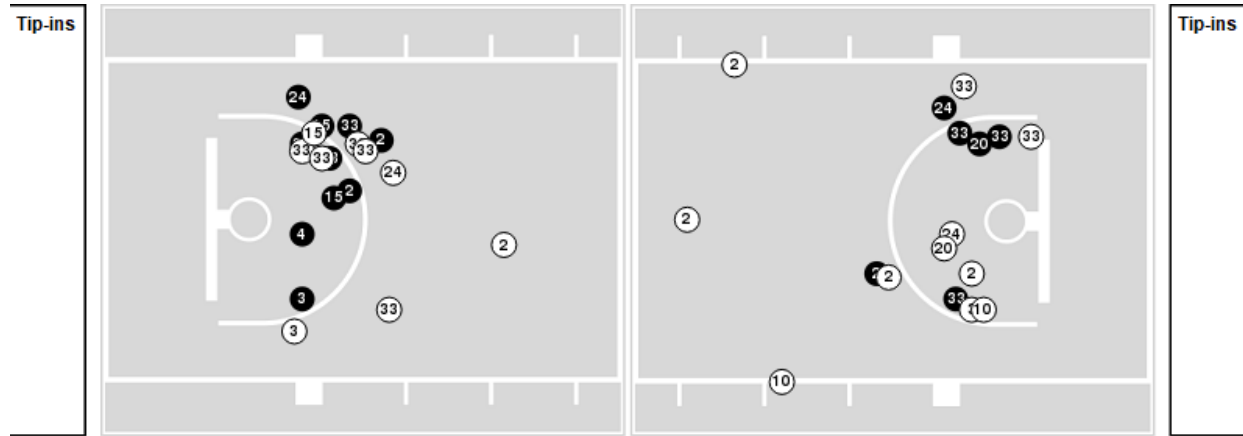

Blow Up Chart

● Made   ○ Missed   N - Player Number

California Baptist	M/A	%
Field Goals	25/61	41
2 Points	16/36	44
3 Points	9/25	36
Free Throws	17/24	71

California Baptist	M/A	%
Points in the Paint	32 (16 / 34)	47
Fast Break Points	16 (10/12)	83
Second Chance Points	4 (3/10)	30
Effective FG%	48