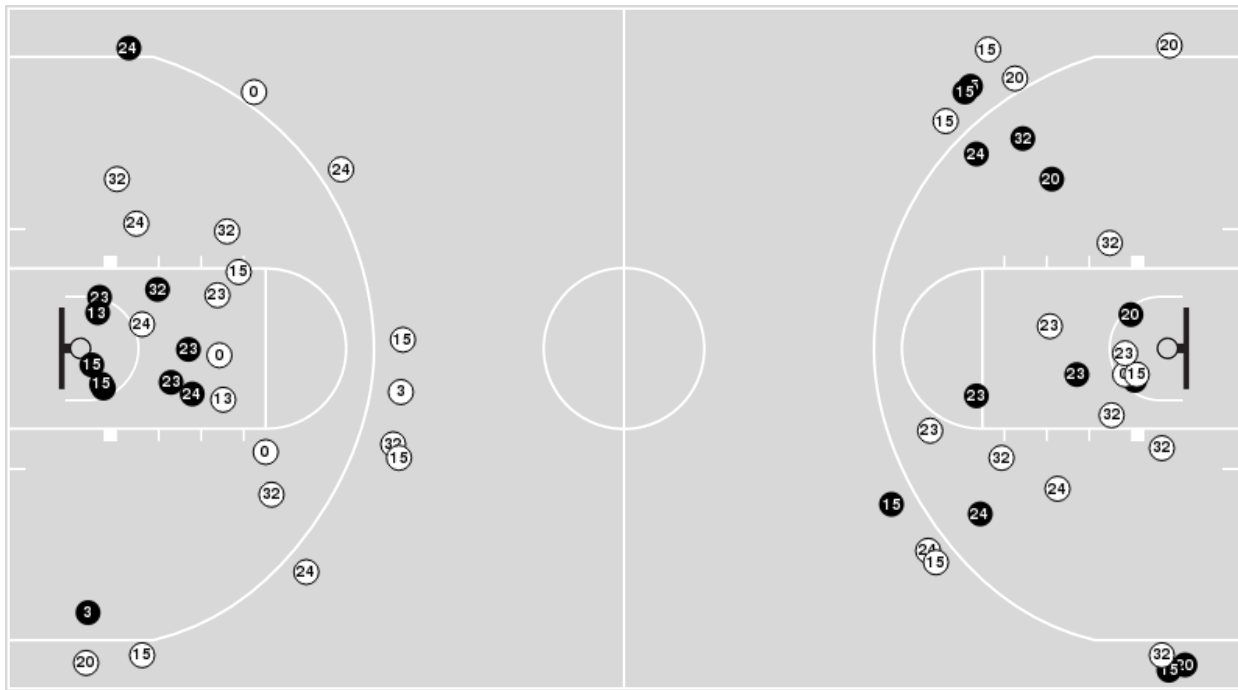

Officials: Brian Woods, Ashley Ellis, Felecity Willis

Players => 0, 1, 2, 3, 4, 5, 10, 13, 15, 20, 22, 23, 24, 32 FG Types=>All Results=>All

San Diego State

All Field Goals