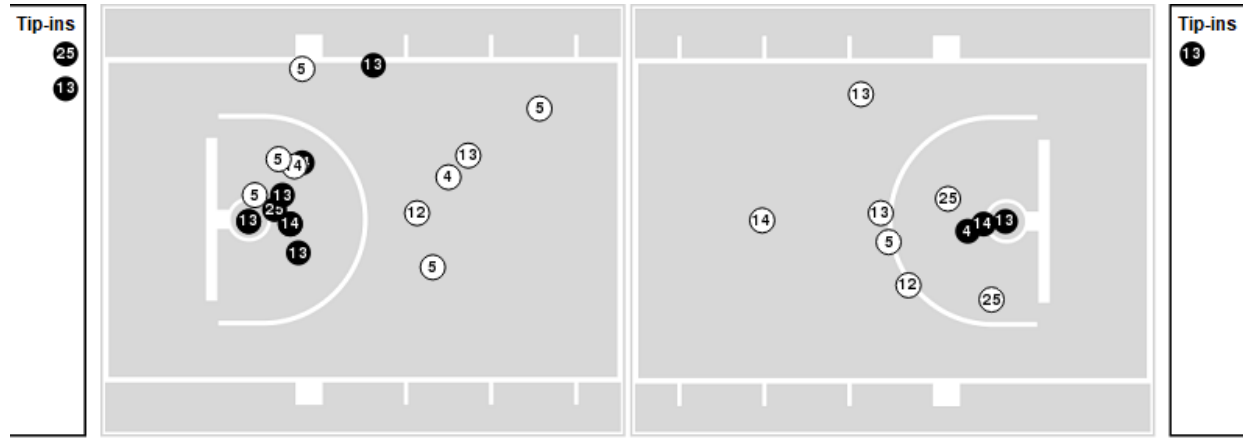

Blow Up Chart

● Made   ○ Missed   N - Player Number

San Diego St.	M/A	%
Field Goals	26/58	45
2 Points	21/40	52
3 Points	5/18	28
Free Throws	8/13	62

San Diego St.	M/A	%
Points in the Paint	22 (11 / 26)	42
Fast Break Points	8 (5/5)	100
Second Chance Points	8 (4/7)	57
Effective FG%	49