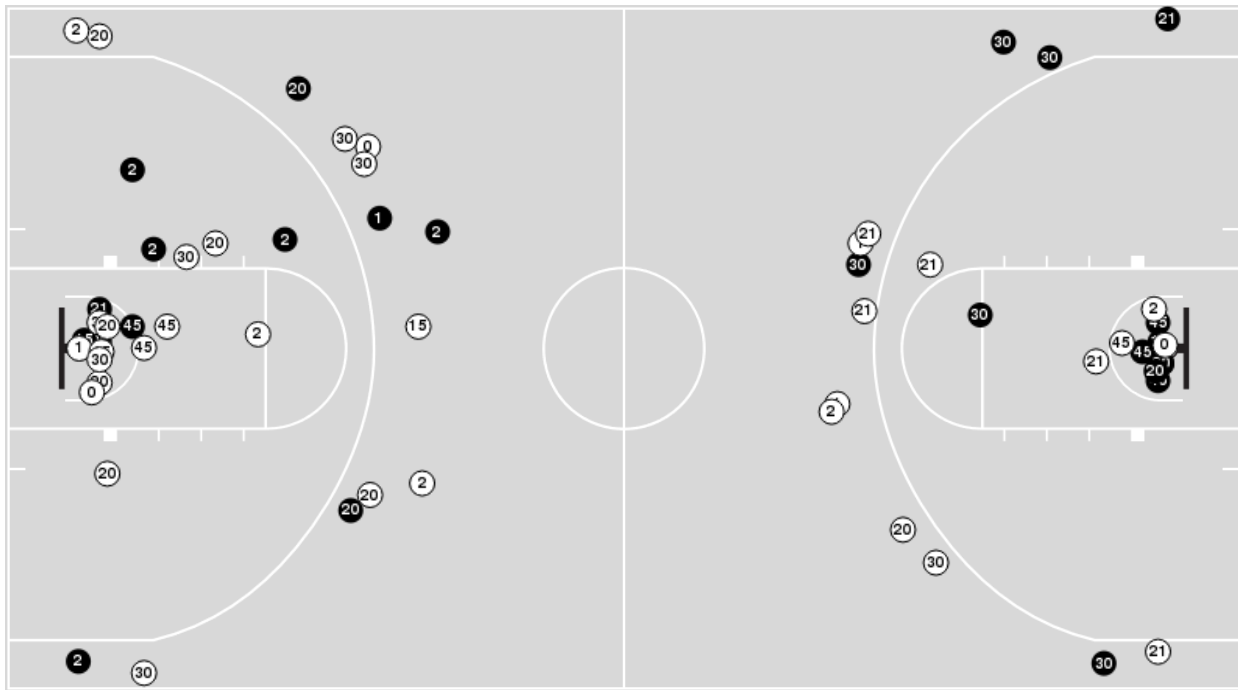

Players => 0, 1, 2, 4, 10, 12, 15, 20, 21, 23, 24, 25, 30, 45, 50, 51 FG Types=>All Results=>All

BYU

All Field Goals