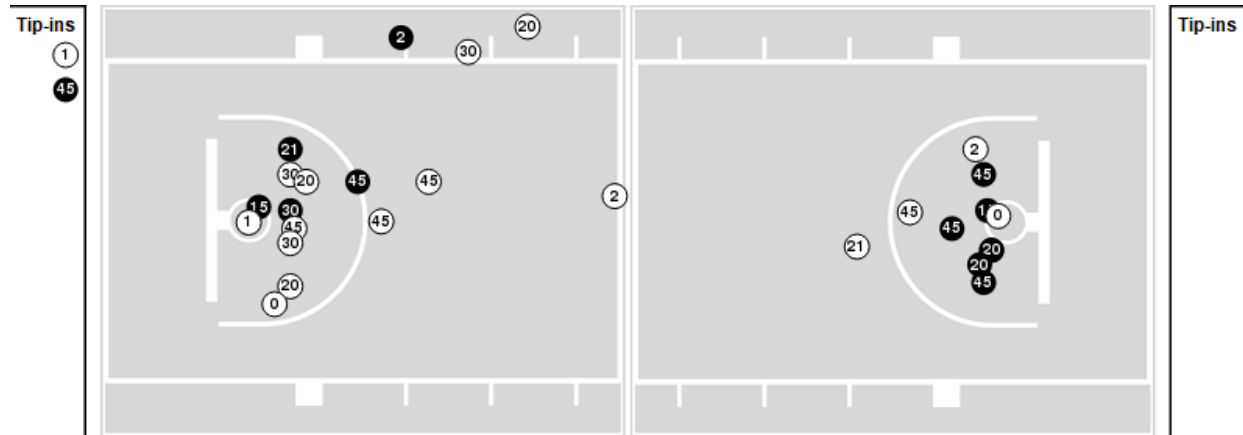

Blow Up Chart

● Made ○ Missed N - Player Number

BYU	M/A	%
Field Goals	26/61	43
2 Points	16/34	47
3 Points	10/27	37
Free Throws	12/16	75

BYU	M/A	%
Points in the Paint	26 (13 / 27)	48
Fast Break Points	17 (7/9)	78
Second Chance Points	6 (3/12)	25
Effective FG%	51