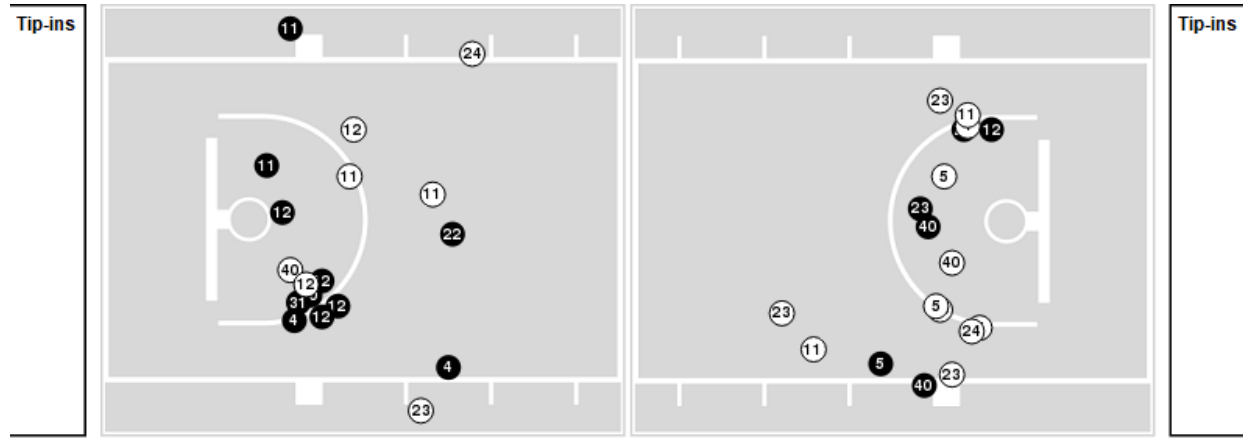

Officials: Chuck Gonzalez, Anita Ortega, Joseph Barcellos

Players => 4, 5, 11, 12, 22, 23, 24, 31, 32, 33, 40, 52FG Types=>AllResults=>All

Nevada

All Field Goals

Blow Up Chart

● Made ○ Missed N - Player Number