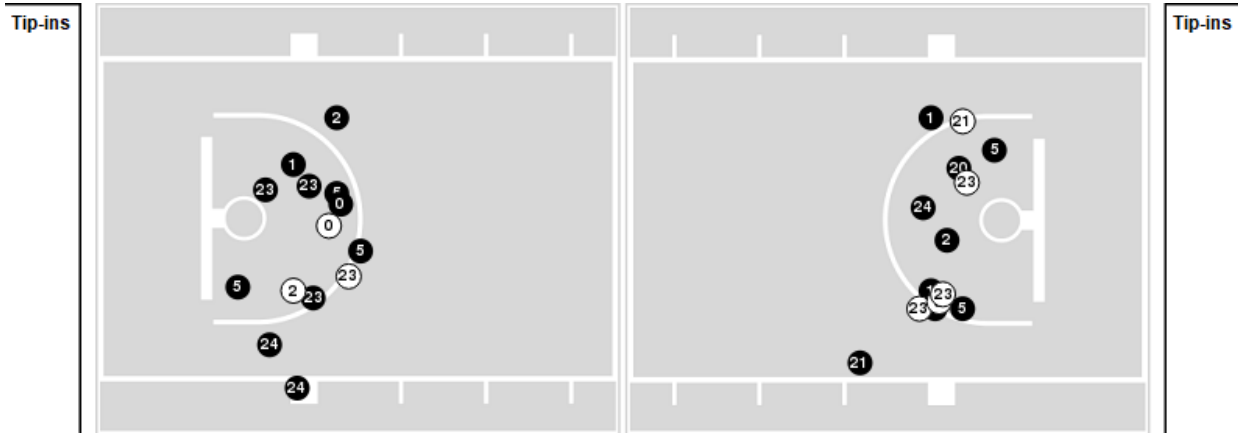

Officials: Chuck Gonzalez, Anita Ortega, Joseph Barcellos

Players => 0, 1, 2, 4, 5, 11, 12, 13, 20, 21, 22, 23, 24, 32FG Types=>AllResults=>All

San Diego State

All Field Goals

Blow Up Chart

● Made ◻ Missed N - Player Number