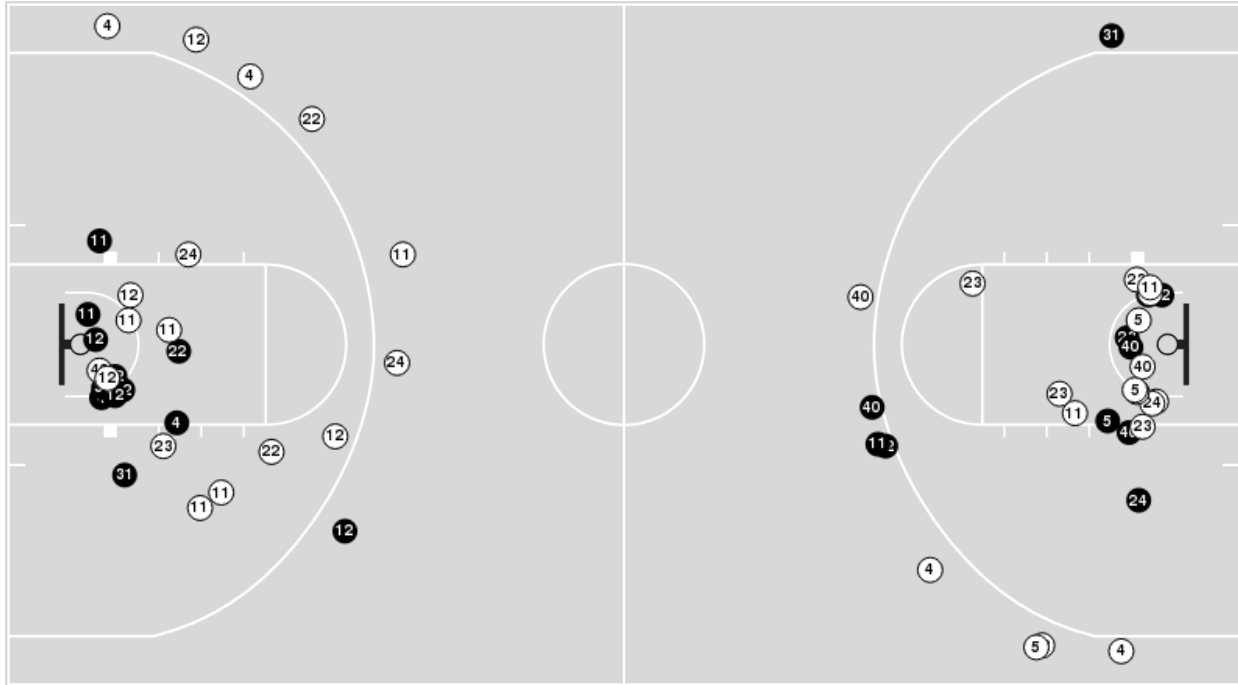

Officials: Chuck Gonzalez, Anita Ortega, Joseph Barcellos

Players => 4, 5, 11, 12, 22, 23, 24, 31, 32, 33, 40, 52FG Types=>AllResults=>All

Nevada

All Field Goals