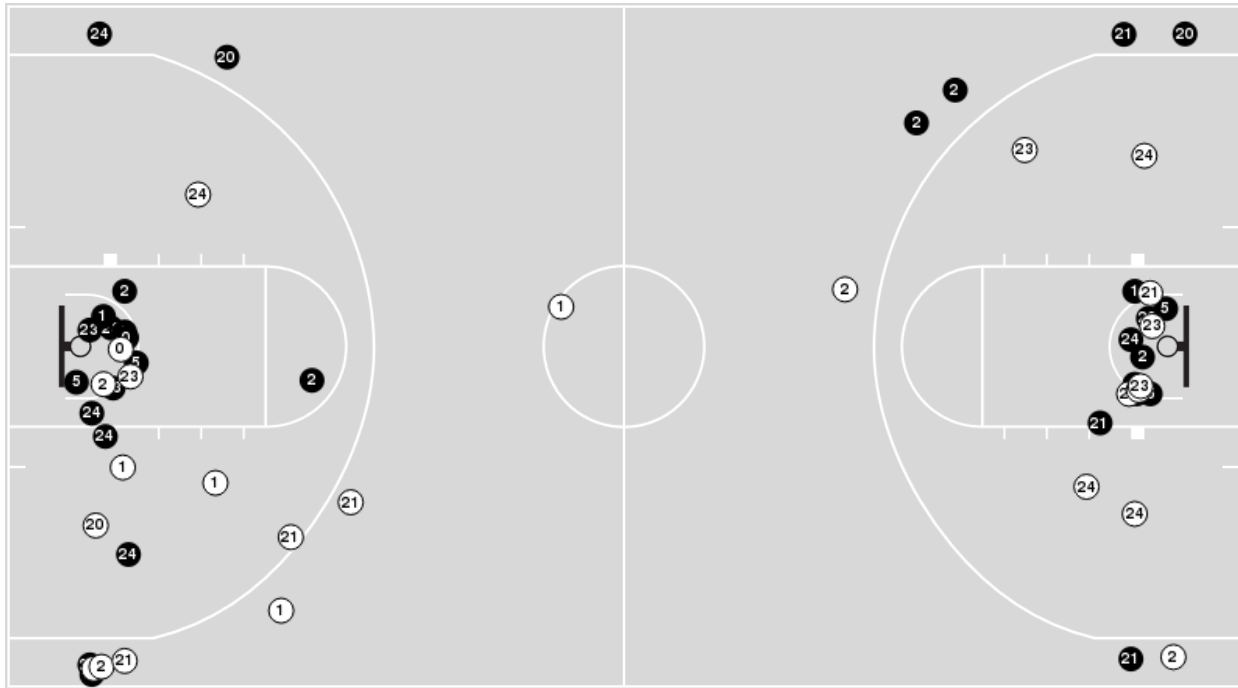

Officials: Chuck Gonzalez, Anita Ortega, Joseph Barcellos

Players => 0, 1, 2, 4, 5, 11, 12, 13, 20, 21, 22, 23, 24, 32FG Types=>AllResults=>All

San Diego State

All Field Goals