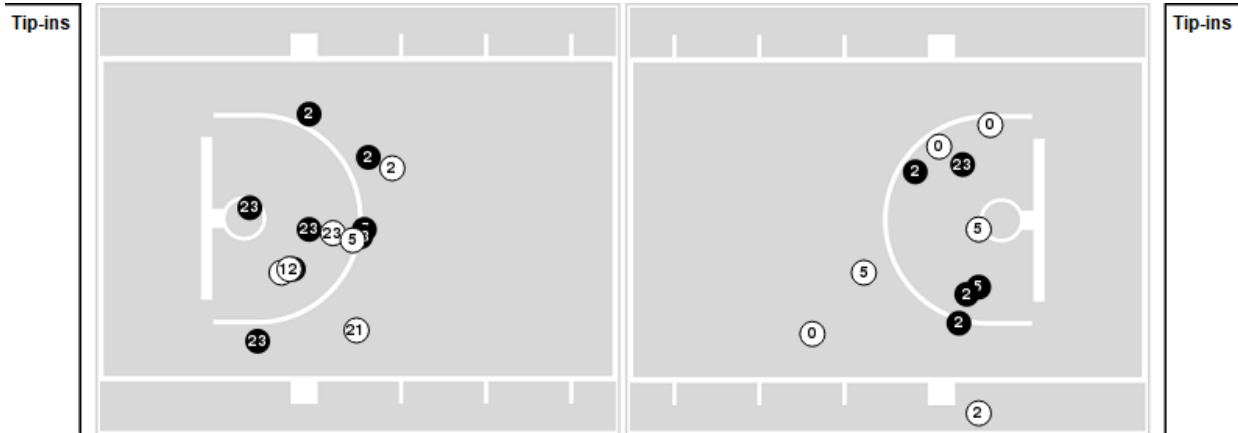

Blow Up Chart

● Made ○ Missed N - Player Number

San Diego State	M/A	%
Field Goals	21/55	38
2 Points	16/33	48
3 Points	5/22	23
Free Throws	12/21	57

San Diego State	M/A	%
Points in the Paint	28 (14 / 25)	56
Fast Break Points	16 (10/13)	77
Second Chance Points	8 (5/10)	50
Effective FG%	43