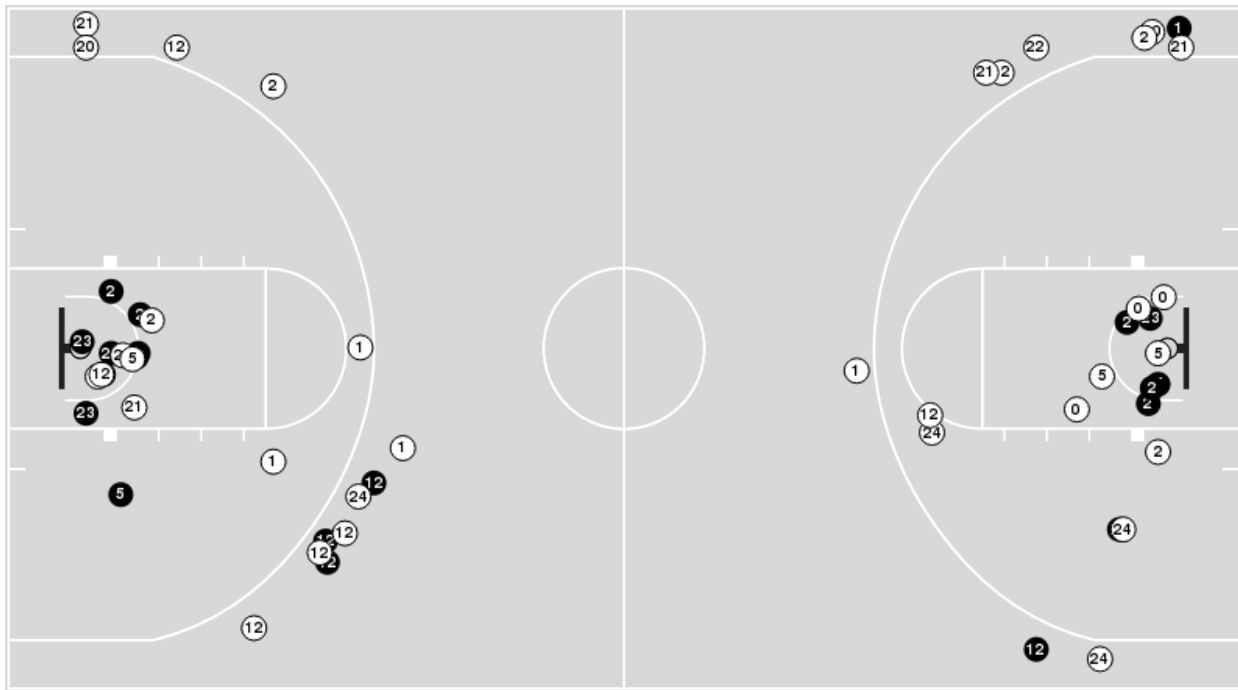

Officials: Scott Osborne, Debbie Clausen, Amanda Webber

Players => 0, 1, 2, 4, 5, 11, 12, 13, 20, 21, 22, 23, 24, 32FG Types=>AllResults=>All

San Diego State

All Field Goals