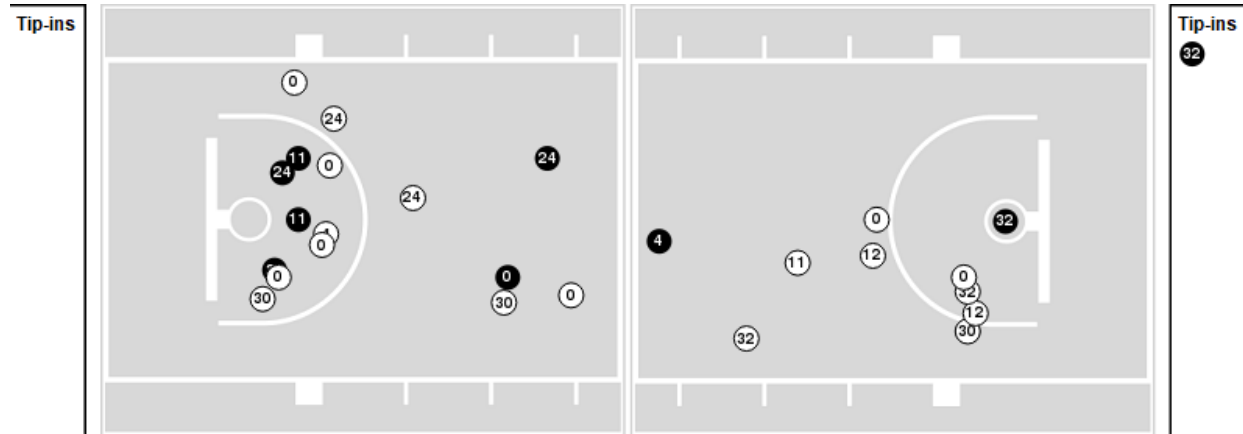

Blow Up Chart

● Made ○ Missed N - Player Number

San Jose State	M/A	%
Field Goals	13/48	27
2 Points	11/33	33
3 Points	2/15	13
Free Throws	11/15	73

San Jose State	M/A	%
Points in the Paint	18 (9 / 27)	33
Fast Break Points	5 (3/4)	75
Second Chance Points	7 (5/12)	42
Effective FG%	29