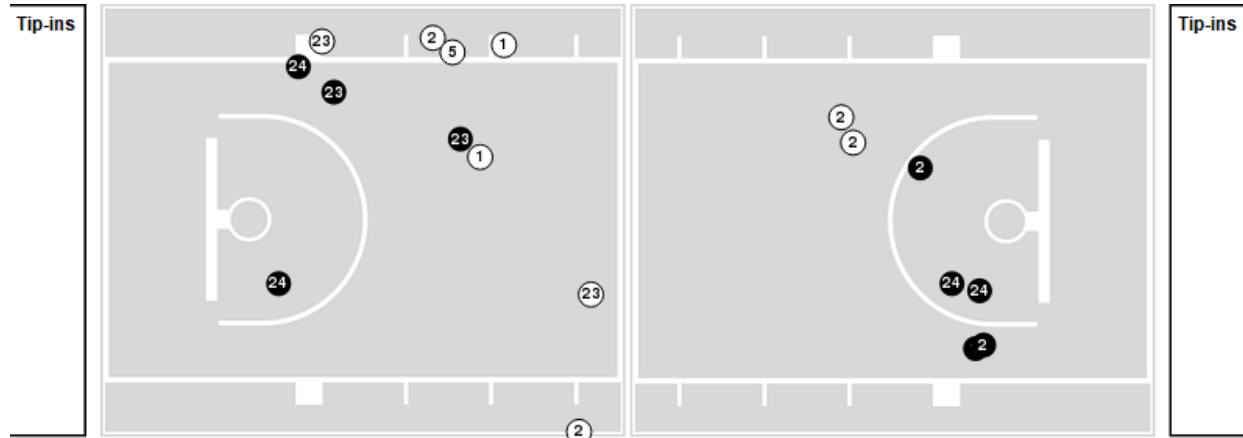

Blow Up Chart

● Made ○ Missed N - Player Number

San Diego State	M/A	%
Field Goals	20/49	41
2 Points	15/34	44
3 Points	5/15	33
Free Throws	13/16	81

San Diego State	M/A	%
Points in the Paint	16 (8 / 12)	67
Fast Break Points	2 (1/1)	100
Second Chance Points	3 (2/5)	40
Effective FG%	46