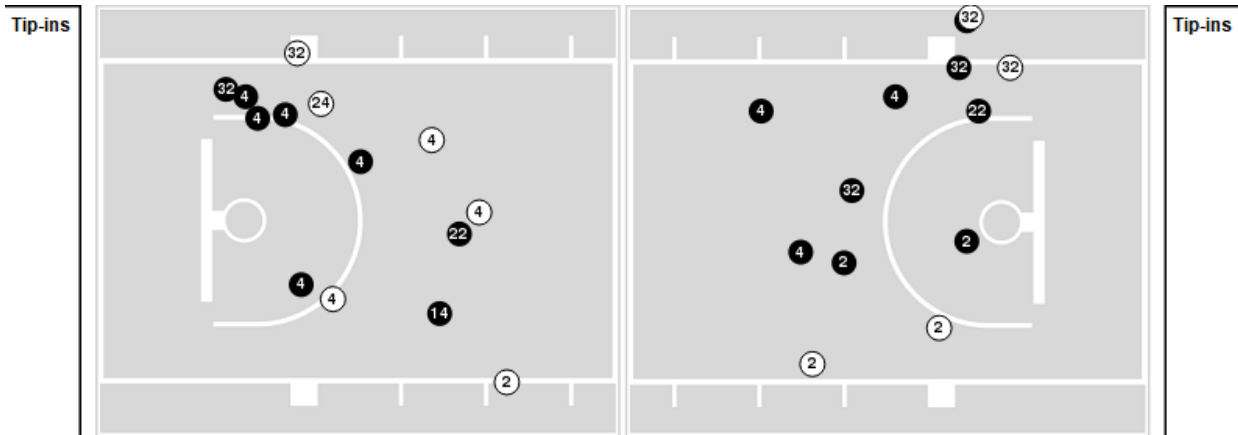

Blow Up Chart

(N) Made   **(O)** Missed   N - Player Number

Colorado State	M/A	%
Field Goals	27/52	52
2 Points	22/38	58
3 Points	5/14	36
Free Throws	12/16	75

Colorado State	M/A	%
Points in the Paint	30 (15 / 21)	71
Fast Break Points	16 (7/7)	100
Second Chance Points	2 (1/2)	50
Effective FG%	57