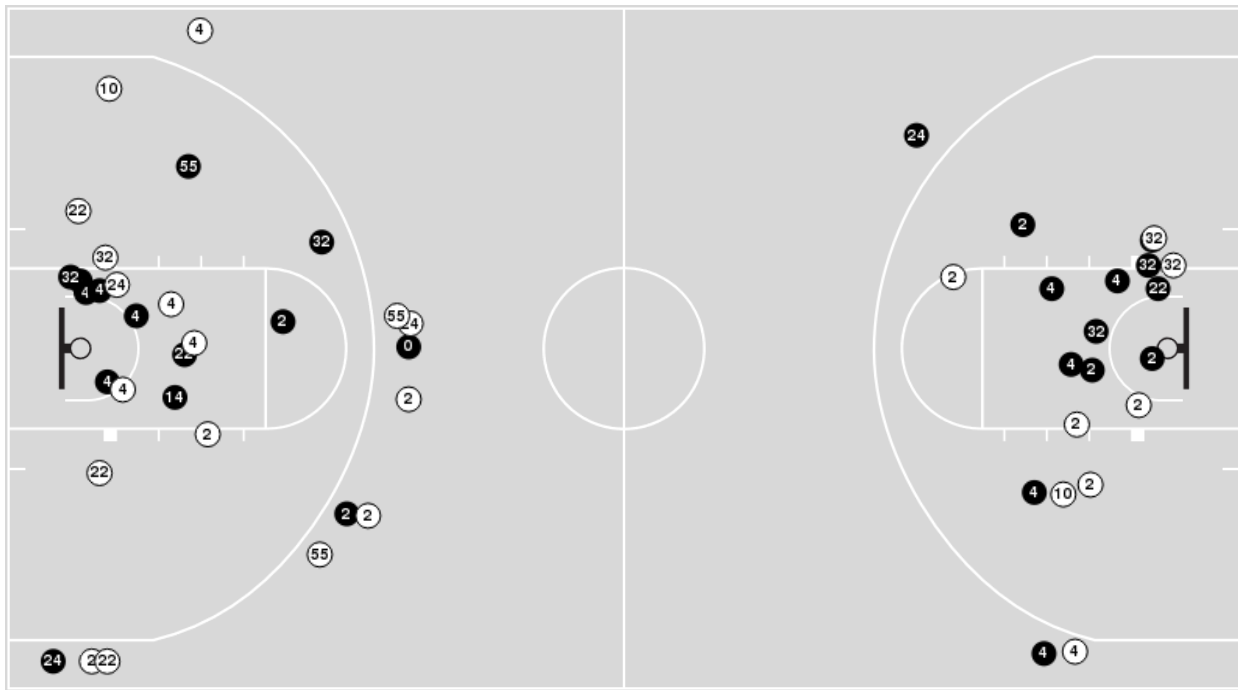

Officials: Ken Nash, Zac Brost, Kelly Broomfield

Players => 0, 1, 2, 3, 4, 5, 10, 11, 12, 14, 21, 22, 24, 30, 32, 55 FG Types=>All Results=>All

Colorado State

All Field Goals