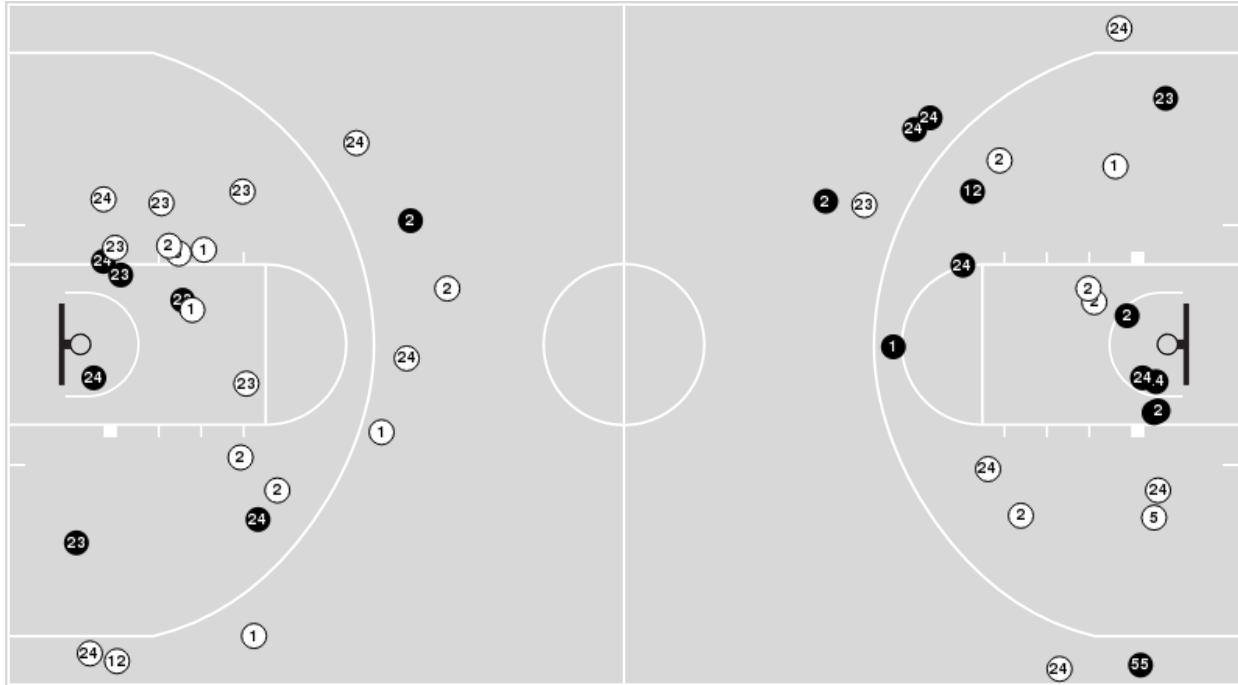

Officials: Ken Nash, Zac Brost, Kelly Broomfield

Players => 0, 1, 2, 4, 5, 11, 12, 13, 20, 22, 23, 24, 32, 55FG Types=>AllResults=>All

San Diego State

All Field Goals