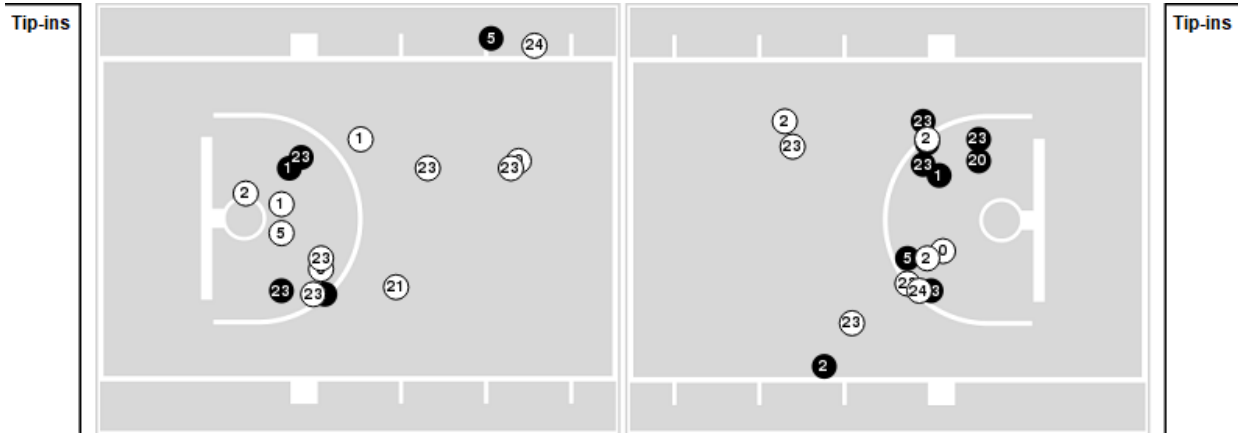

Blow Up Chart

● Made   ○ Missed   N - Player Number

San Diego State	M/A	%
Field Goals	21/58	36
2 Points	16/47	34
3 Points	5/11	45
Free Throws	8/12	67

San Diego State	M/A	%
Points in the Paint	26 (13 / 33)	39
Fast Break Points	10 (6/7)	86
Second Chance Points	6 (2/9)	22
Effective FG%	41