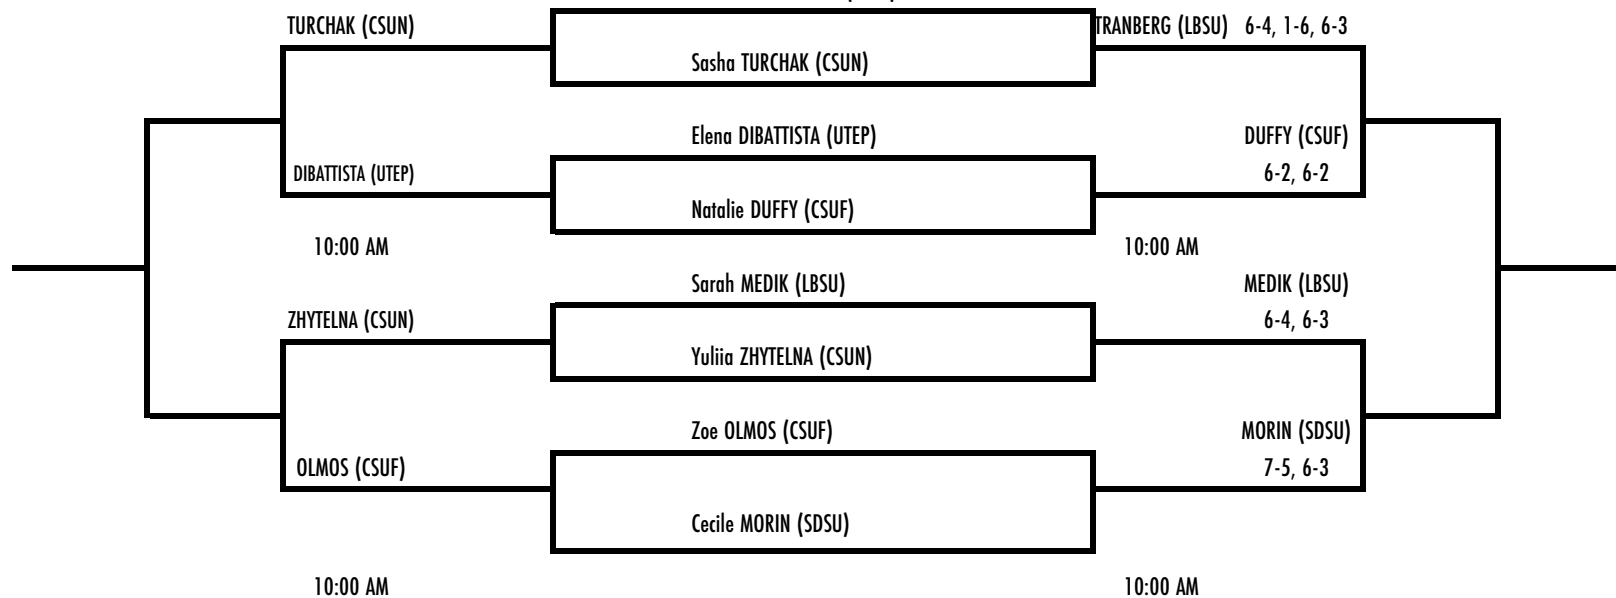

SDSU Fall Tennis Classic I

Sept. 30 - Oct. 2nd, 2022 • Aztec Tennis Center

Singles - Red

SDSU Fall Tennis Classic I

Sept. 30 - Oct. 2nd, 2022 • Aztec Tennis Center

Singles - White

Mathilde TRANBERG (LBSU)

SDSU Fall Tennis Classic I

Sept. 30 - Oct. 2nd, 2022 • Aztec Tennis Center

Singles - Black

SDSU Fall Tennis Classic I

Sept. 30 - Oct. 2nd, 2022 • Aztec Tennis Center

Singles - Gray

SDSU Fall Tennis Classic I

Sept. 30 - Oct. 2nd, 2022 • Aztec Tennis Center

Doubles - Red

SDSU Fall Tennis Classic I

Sept. 30 - Oct. 2nd, 2022 • Aztec Tennis Center

Doubles - Black