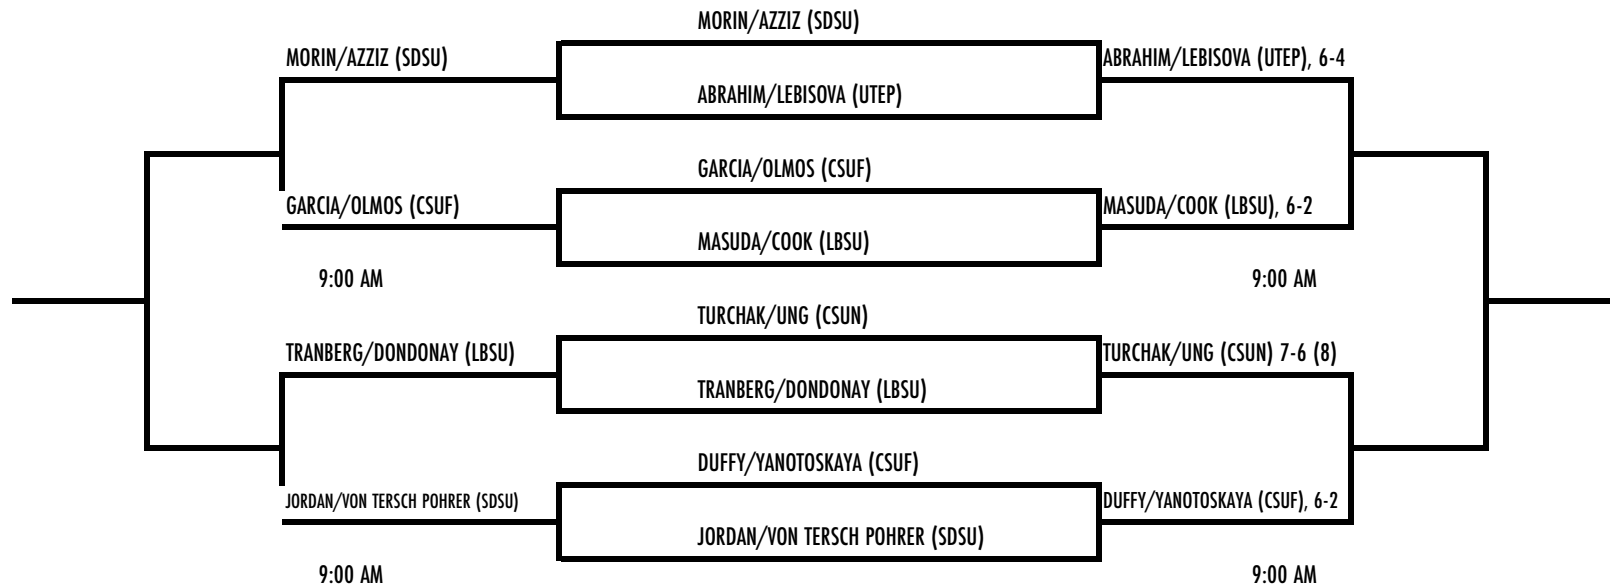

SDSU Fall Tennis Classic I

Sept. 30 - Oct. 2nd, 2022 • Aztec Tennis Center

Singles - Red

SDSU Fall Tennis Classic I

Sept. 30 - Oct. 2nd, 2022 • Aztec Tennis Center

Singles - White

Mathilde TRANBERG (LBSU)

SDSU Fall Tennis Classic I

Sept. 30 - Oct. 2nd, 2022 • Aztec Tennis Center

Singles - Black

SDSU Fall Tennis Classic I

Sept. 30 - Oct. 2nd, 2022 • Aztec Tennis Center

Singles - Gray

SDSU Fall Tennis Classic I

Sept. 30 - Oct. 2nd, 2022 • Aztec Tennis Center

Doubles - Red

SDSU Fall Tennis Classic I

Sept. 30 - Oct. 2nd, 2022 • Aztec Tennis Center

Doubles - Black