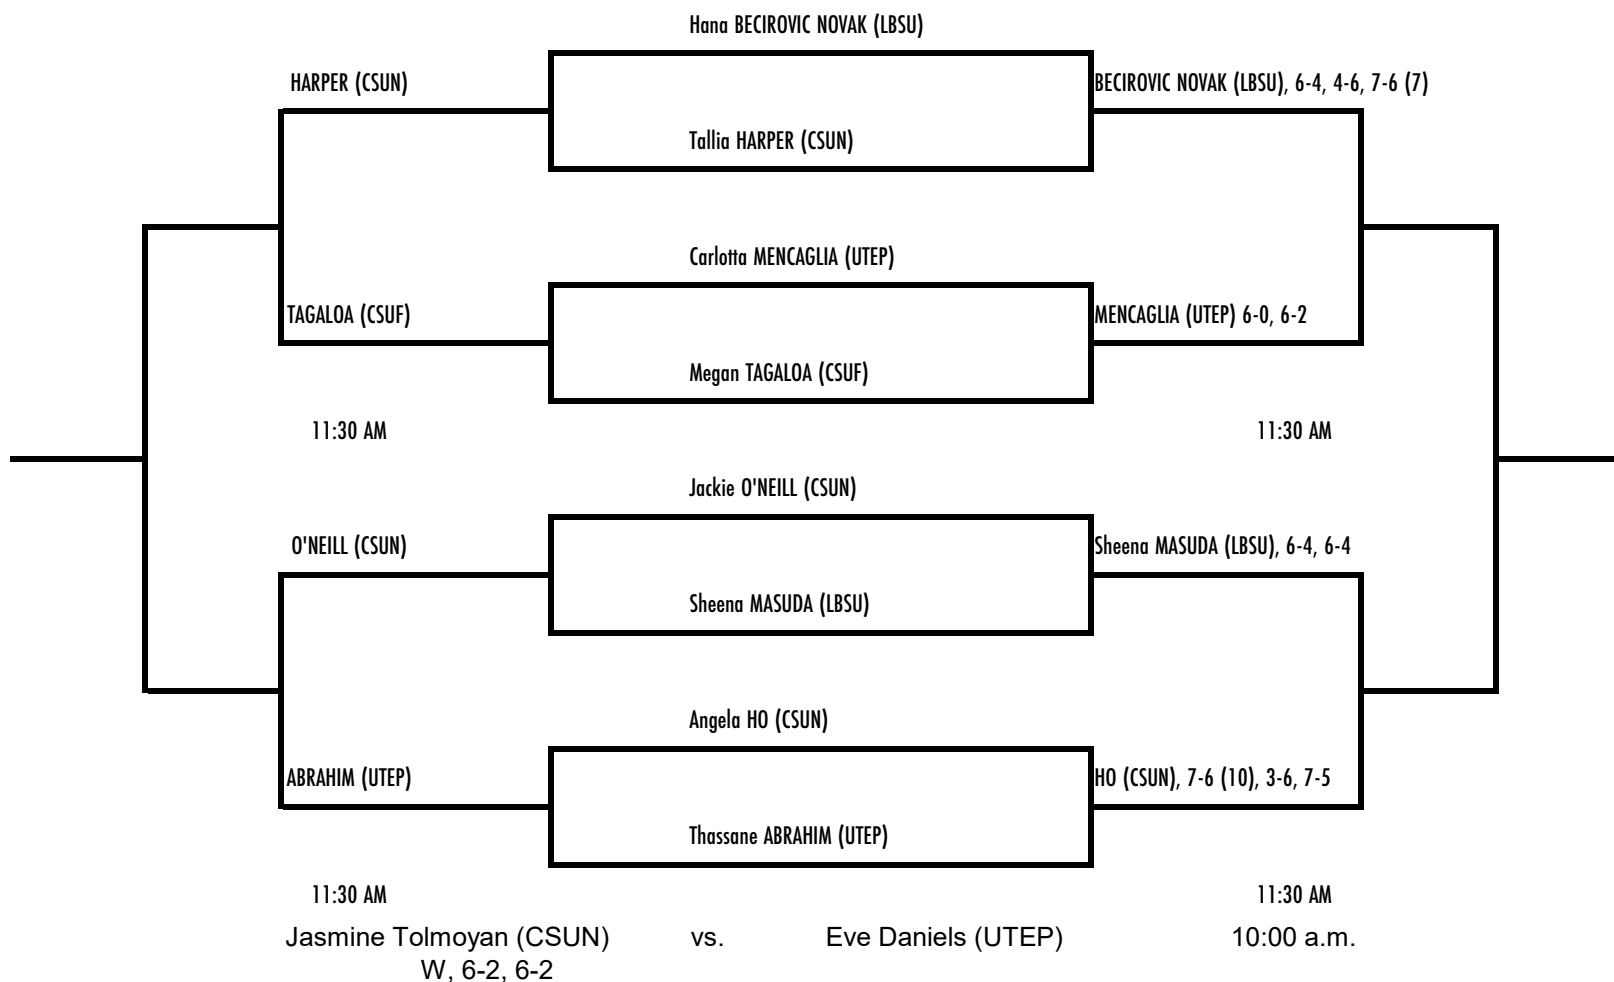

SDSU Fall Tennis Classic I

Sept. 30 - Oct. 2nd, 2022 • Aztec Tennis Center

Singles - Red

SDSU Fall Tennis Classic I

Sept. 30 - Oct. 2nd, 2022 • Aztec Tennis Center

Singles - White

Mathilde TRANBERG (LBSU)

SDSU Fall Tennis Classic I

Sept. 30 - Oct. 2nd, 2022 • Aztec Tennis Center

Singles - Black

SDSU Fall Tennis Classic I

Sept. 30 - Oct. 2nd, 2022 • Aztec Tennis Center

Singles - Gray

SDSU Fall Tennis Classic I

Sept. 30 - Oct. 2nd, 2022 • Aztec Tennis Center

Doubles - Red

SDSU Fall Tennis Classic I

Sept. 30 - Oct. 2nd, 2022 • Aztec Tennis Center

Doubles - Black