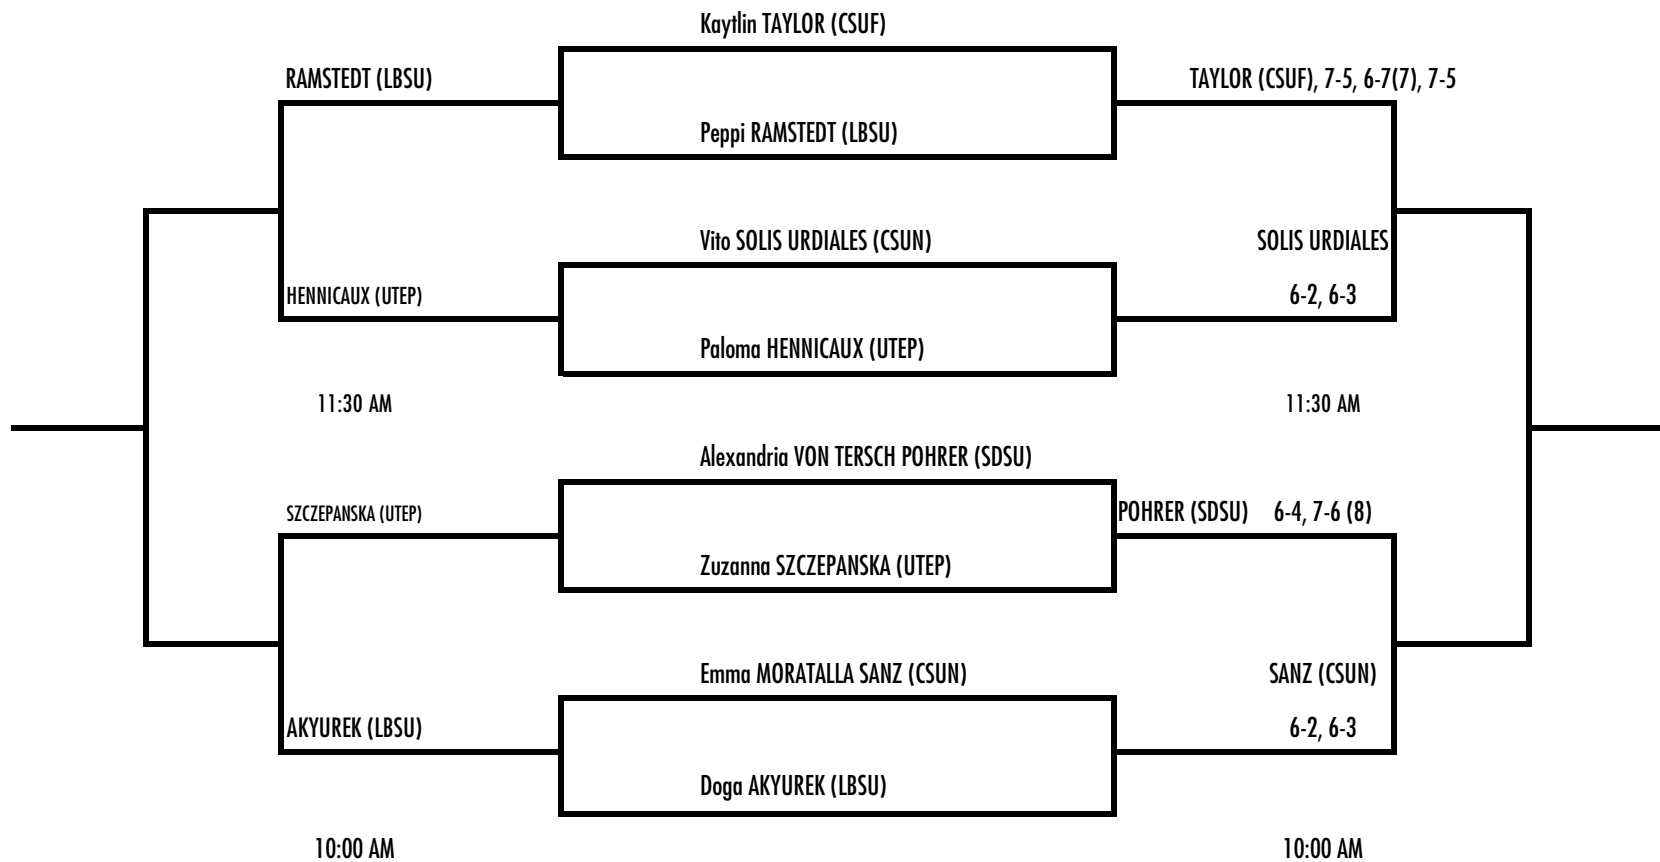

SDSU Fall Tennis Classic I

Sept. 30 - Oct. 2nd, 2022 • Aztec Tennis Center

Singles - Red

SDSU Fall Tennis Classic I

Sept. 30 - Oct. 2nd, 2022 • Aztec Tennis Center

Singles - White

Mathilde TRANBERG (LBSU)

SDSU Fall Tennis Classic I

Sept. 30 - Oct. 2nd, 2022 • Aztec Tennis Center

Singles - Black

SDSU Fall Tennis Classic I

Sept. 30 - Oct. 2nd, 2022 • Aztec Tennis Center

Singles - Gray

SDSU Fall Tennis Classic I

Sept. 30 - Oct. 2nd, 2022 • Aztec Tennis Center

Doubles - Red

SDSU Fall Tennis Classic I

Sept. 30 - Oct. 2nd, 2022 • Aztec Tennis Center

Doubles - Black