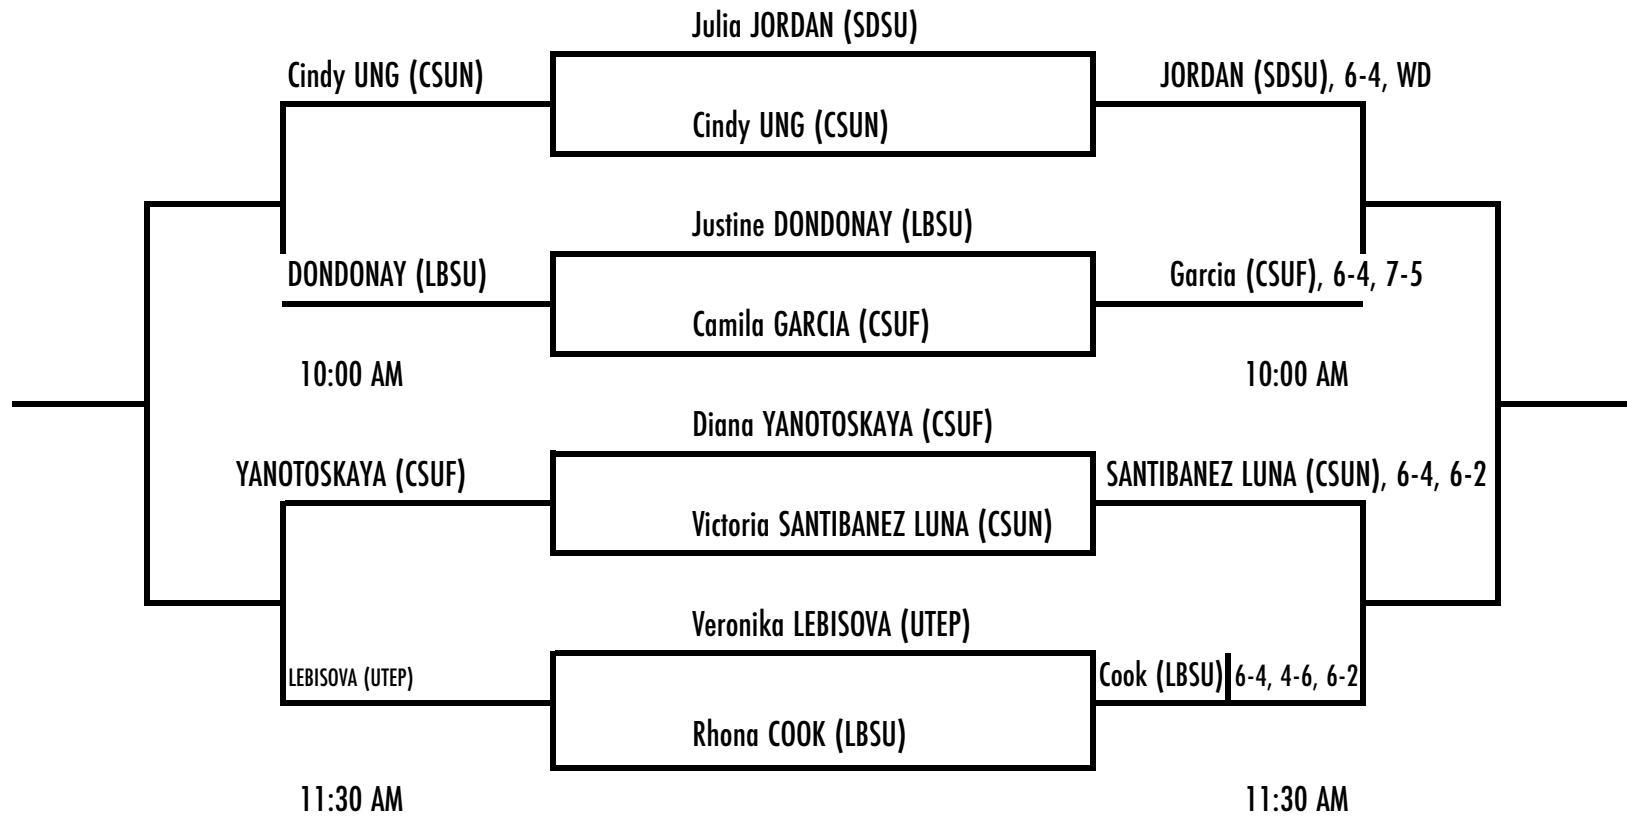

SDSU Fall Tennis Classic I

Sept. 30 - Oct. 2nd, 2022 • Aztec Tennis Center

Singles - Red

SDSU Fall Tennis Classic I

Sept. 30 - Oct. 2nd, 2022 • Aztec Tennis Center

Singles - White

Mathilde TRANBERG (LBSU)

SDSU Fall Tennis Classic I

Sept. 30 - Oct. 2nd, 2022 • Aztec Tennis Center

Singles - Black

SDSU Fall Tennis Classic I

Sept. 30 - Oct. 2nd, 2022 • Aztec Tennis Center

Singles - Gray

SDSU Fall Tennis Classic I

Sept. 30 - Oct. 2nd, 2022 • Aztec Tennis Center

Doubles - Red

SDSU Fall Tennis Classic I

Sept. 30 - Oct. 2nd, 2022 • Aztec Tennis Center

Doubles - Black