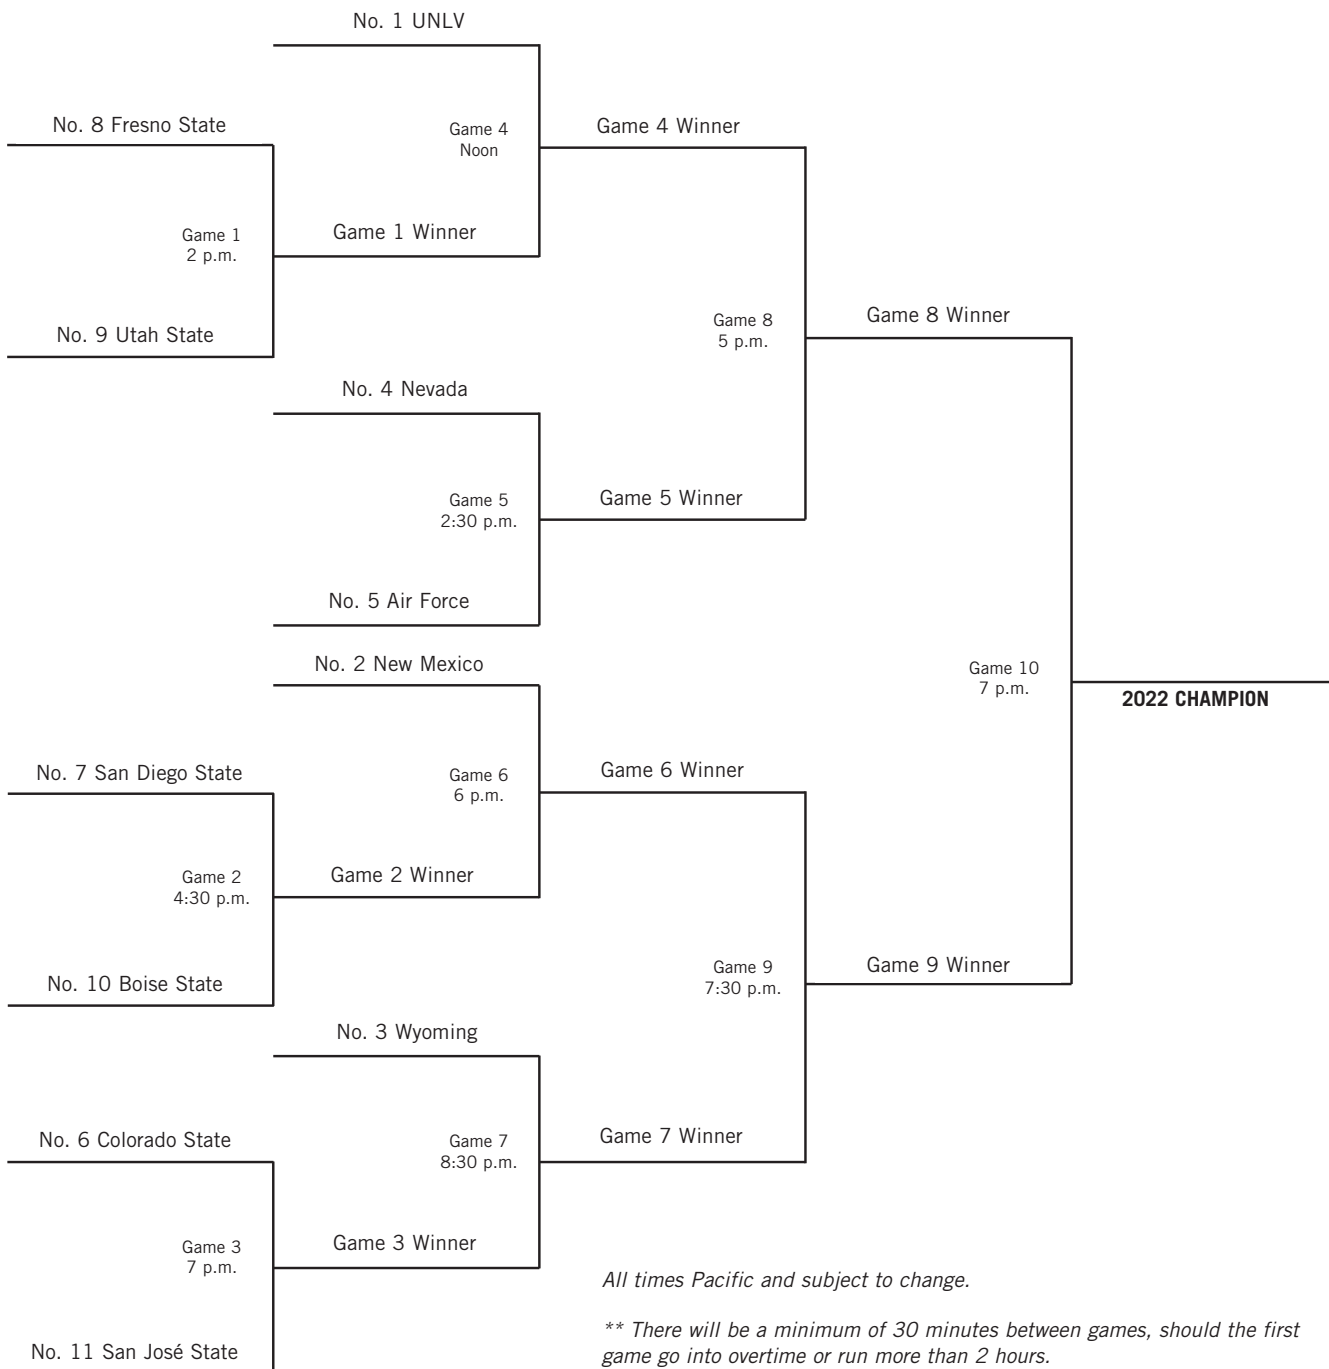

SUNDAY MARCH 6	MONDAY MARCH 7	TUESDAY MARCH 8	WEDNESDAY MARCH 9