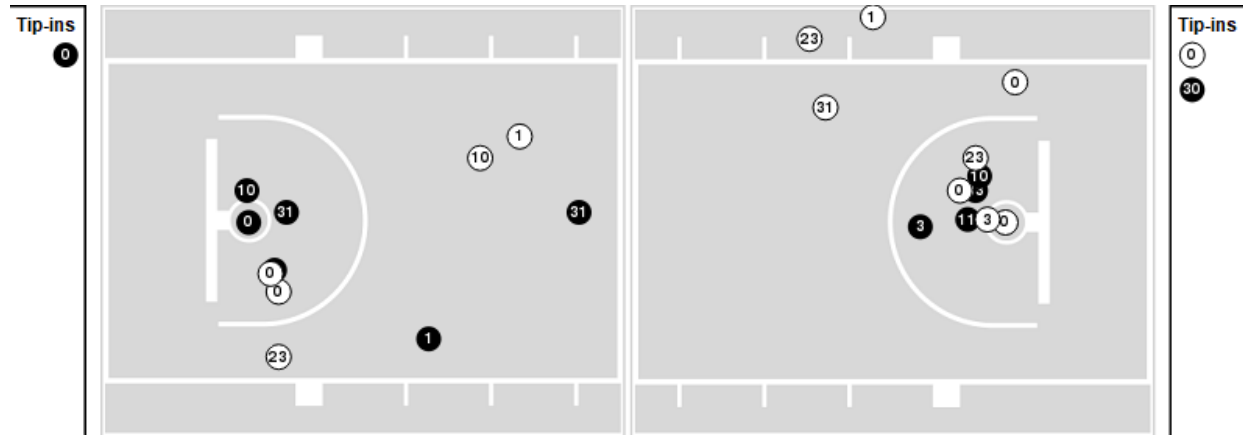

Blow Up Chart

● Made ○ Missed N - Player Number

Air Force	M/A	%
Field Goals	24/55	44
2 Points	17/40	42
3 Points	7/15	47
Free Throws	15/22	68

Air Force	M/A	%
Points in the Paint	22 (11 / 22)	50
Fast Break Points	13 (9/10)	90
Second Chance Points	8 (5/14)	36
Effective FG%	50