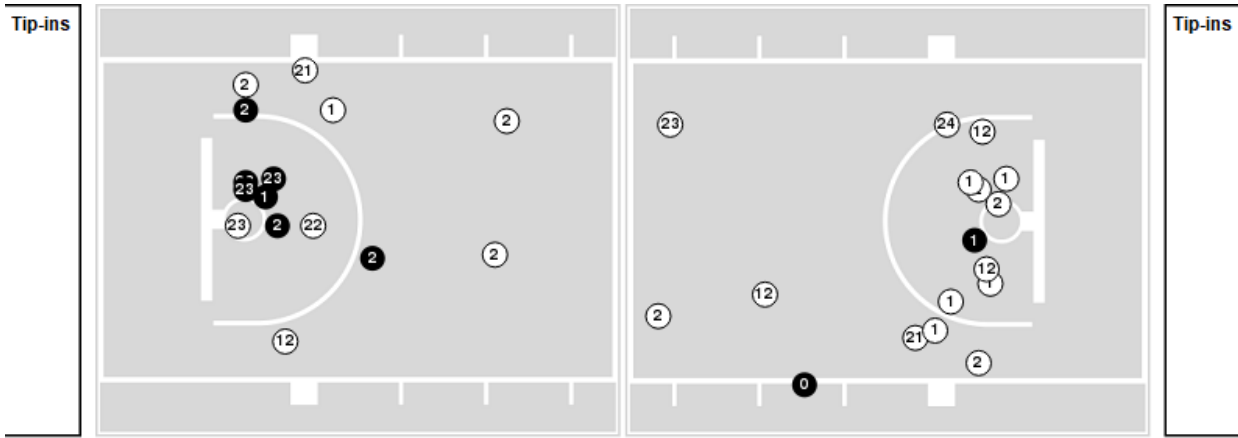

Blow Up Chart

● Made   ○ Missed   N - Player Number

San Diego St.	M/A	%
Field Goals	16/55	29
2 Points	13/43	30
3 Points	3/12	25
Free Throws	11/12	92

San Diego St.	M/A	%
Points in the Paint	16 (8 / 30)	27
Fast Break Points	0 (0/0)	0
Second Chance Points	7 (4/9)	44
Effective FG%	32