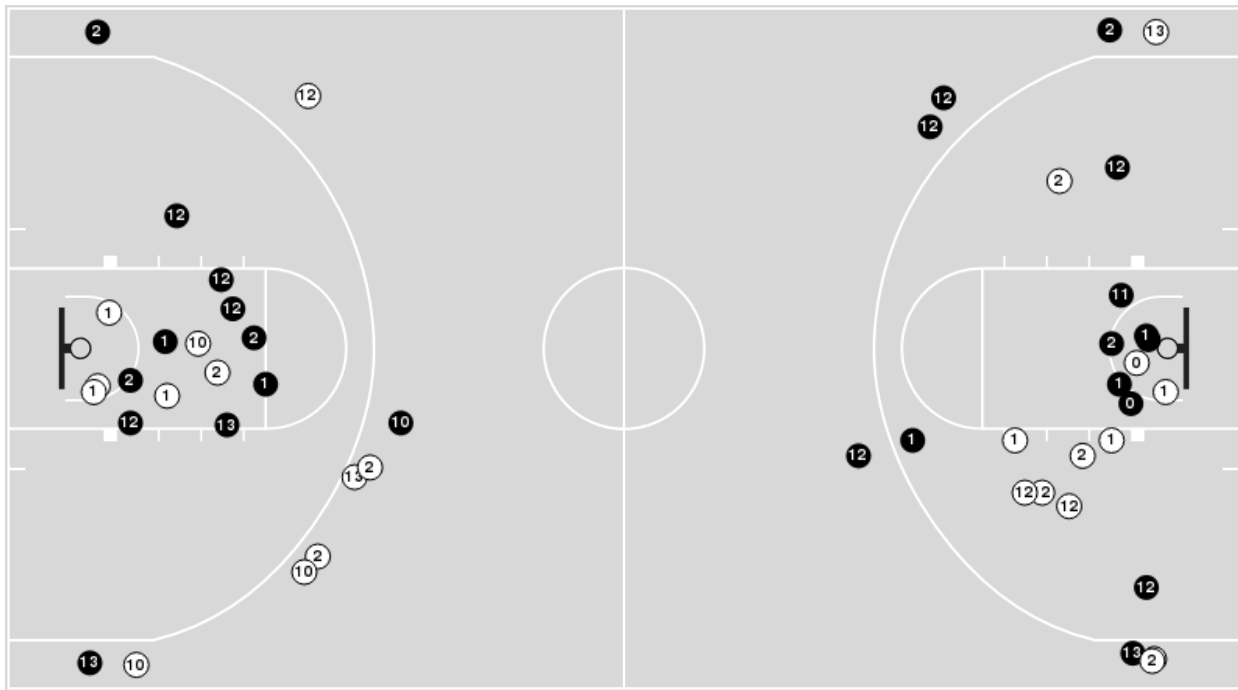

Officials: Lisa Jones, Kyle Bacon, Scott Osborne

Players => 0, 1, 2, 3, 4, 10, 11, 12, 13, 15, 21, 22, 23, 24FG Types=>AllResults=>All

San Diego State

All Field Goals