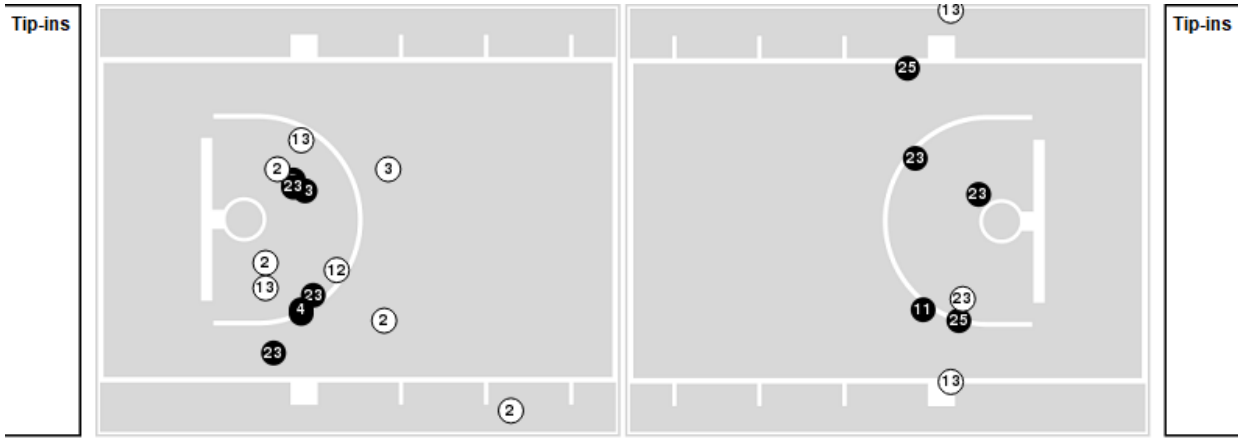

Officials: Lisa Jones, Kyle Bacon, Scott Osborne

Players => 1, 2, 3, 4, 5, 11, 12, 13, 20, 21, 22, 23, 25, 31, 33, 34, 40, 44, 52FG Types=>AllResults=>All

**Nevada**

**All Field Goals**

**Blow Up Chart**

● Made ○ Missed N - Player Number