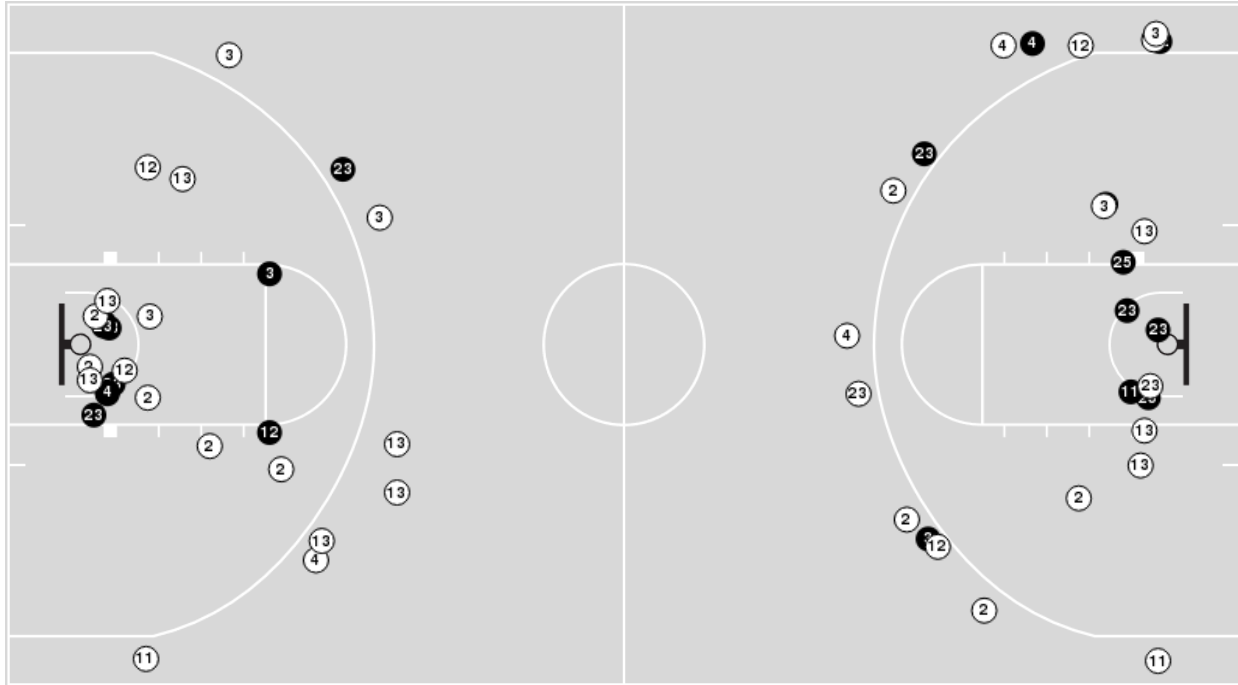

Officials: Lisa Jones, Kyle Bacon, Scott Osborne

Players => 1, 2, 3, 4, 5, 11, 12, 13, 20, 21, 22, 23, 25, 31, 33, 34, 40, 44, 52FG Types=>AllResults=>All

Nevada

All Field Goals