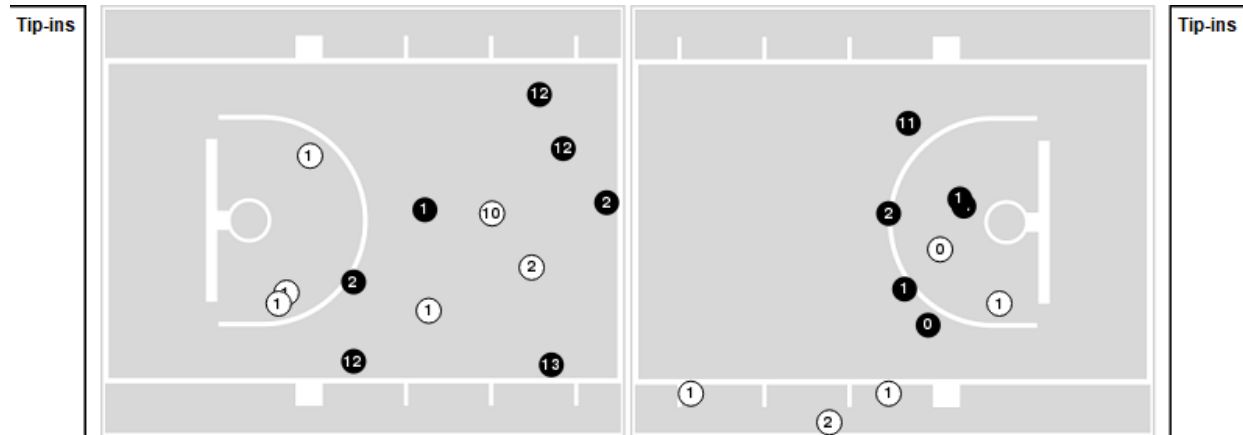

**Officials:** Lisa Jones, Kyle Bacon, Scott Osborne

Players => 0, 1, 2, 3, 4, 10, 11, 12, 13, 15, 21, 22, 23, 24FG Types=>AllResults=>All

**San Diego State**

**All Field Goals**

**Blow Up Chart**

● Made    ○ Missed    N - Player Number