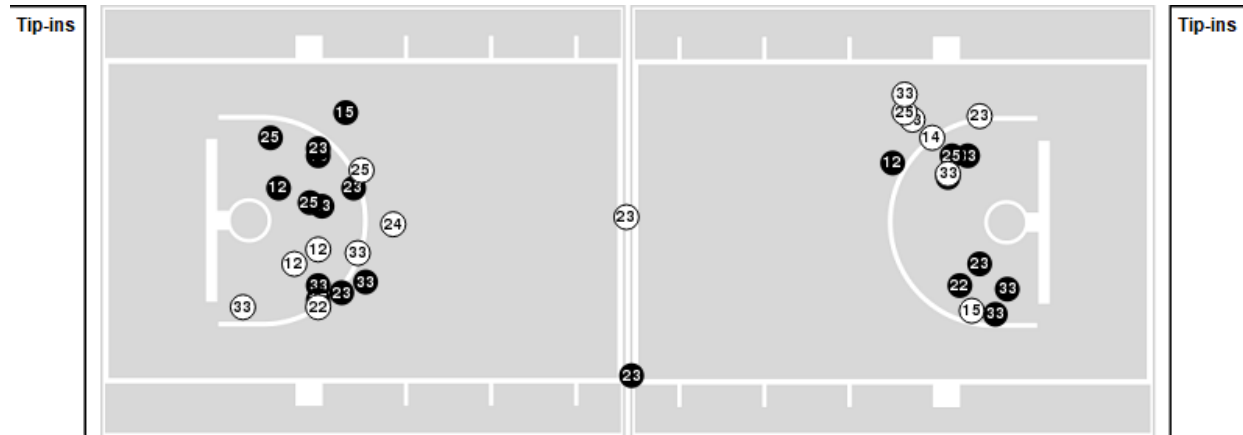

Blow Up Chart

● Made ○ Missed N - Player Number

Boise St.	M/A	%
Field Goals	28/57	49
2 Points	24/45	53
3 Points	4/12	33
Free Throws	12/17	71

Boise St.	M/A	%
Points in the Paint	40 (20 / 35)	57
Fast Break Points	4 (2/2)	100
Second Chance Points	8 (4/9)	44
Effective FG%	53