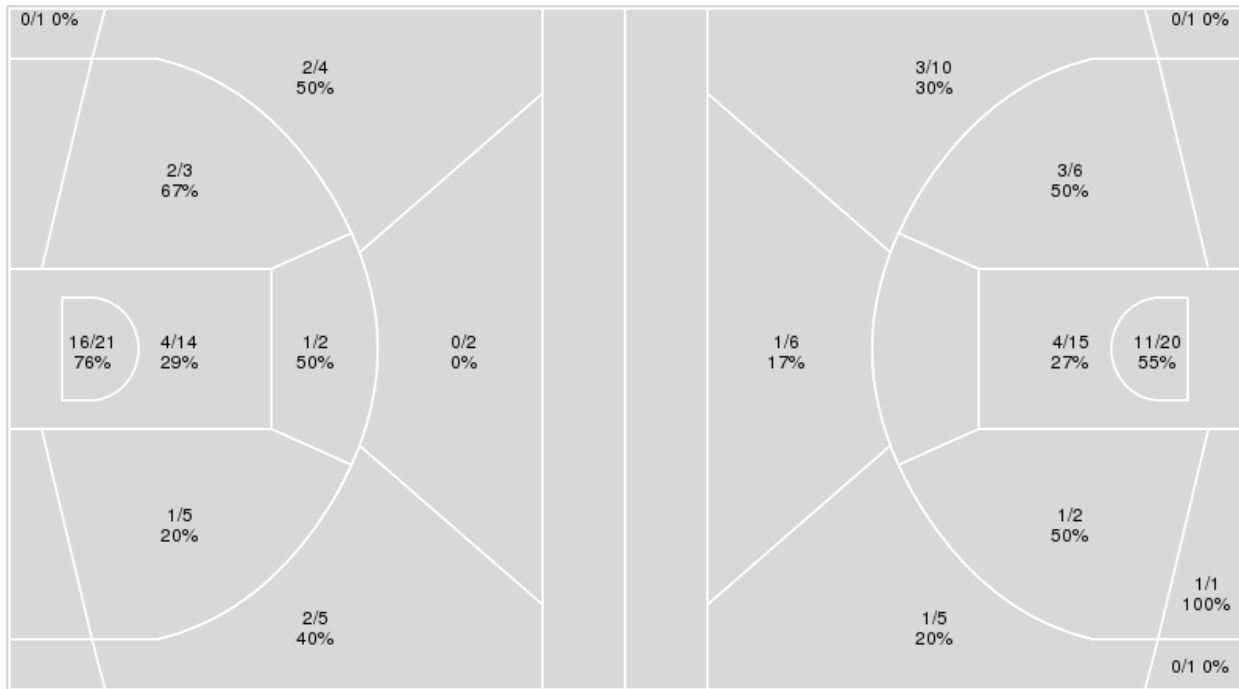

Officials: Randy Campbell, Teresa Olsen, Jeffrey Benson

{ Players => 2, 3, 5, 10, 11, 12, 13, 14, 15, 21, 22, 23, 24, 25, 30, 33;}
FG Types => All; Results => All;

{ Players => 0, 1, 2, 3, 4, 10, 11, 12, 13, 15, 21, 22, 23, 24;} FG Types
=> All; Results => All;

Boise St.

San Diego St.

Boise St.	M/A	%
Field Goals	28/57	49
2 Points	24/45	53
3 Points	4/12	33
Free Throws	12/17	71

San Diego St.	M/A	%
Field Goals	25/67	37
2 Points	20/44	45
3 Points	5/23	22
Free Throws	8/13	62