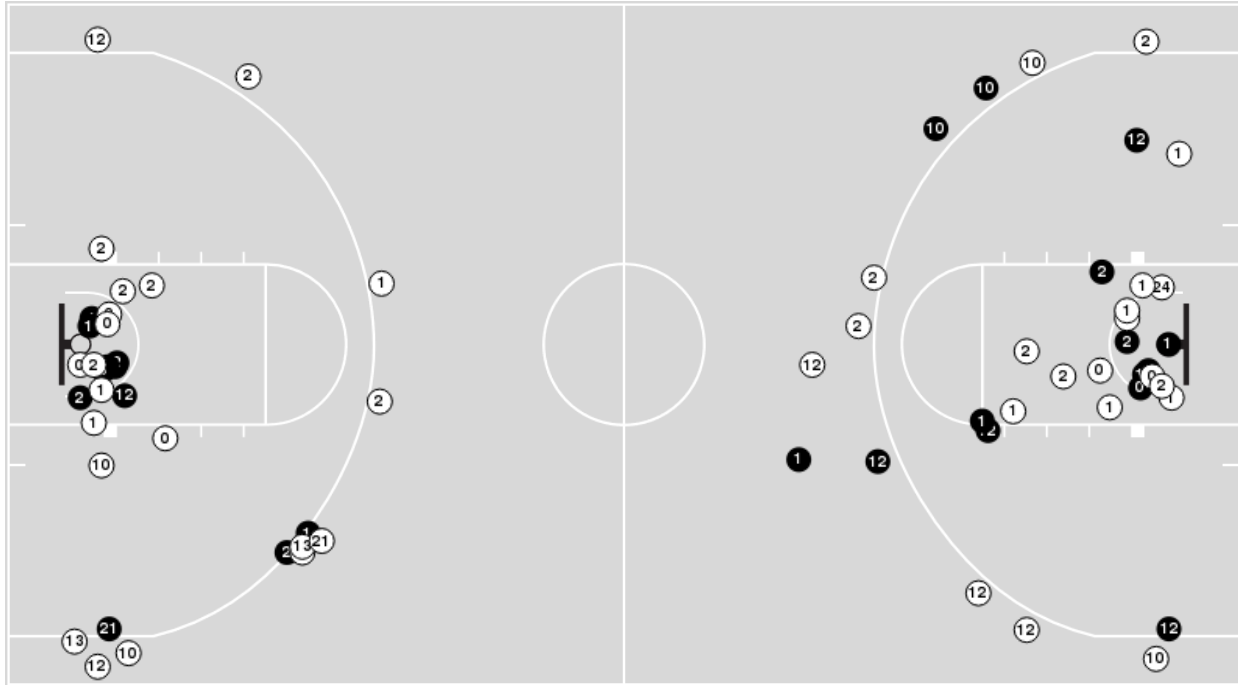

Officials: Randy Campbell, Teresa Olsen, Jeffrey Benson

Players ==> 0, 1, 2, 3, 4, 10, 11, 12, 13, 15, 21, 22, 23, 24FG Types==>AllResults==>All

San Diego St.

All Field Goals