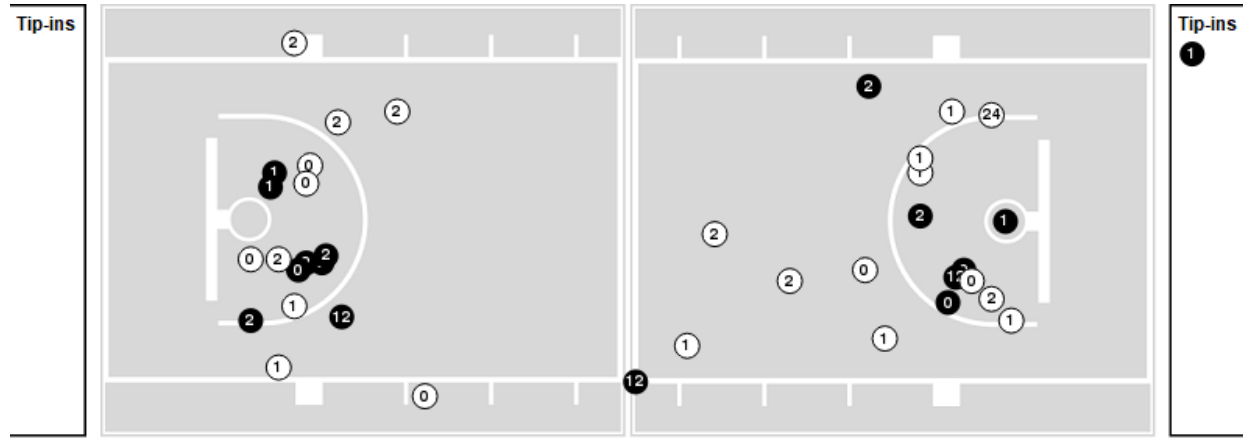

Blow Up Chart

● Made ○ Missed N - Player Number

San Diego St.	M/A	%
Field Goals	25/67	37
2 Points	20/44	45
3 Points	5/23	22
Free Throws	8/13	62

San Diego St.	M/A	%
Points in the Paint	30 (15 / 35)	43
Fast Break Points	10 (5/5)	100
Second Chance Points	9 (5/13)	38
Effective FG%	41