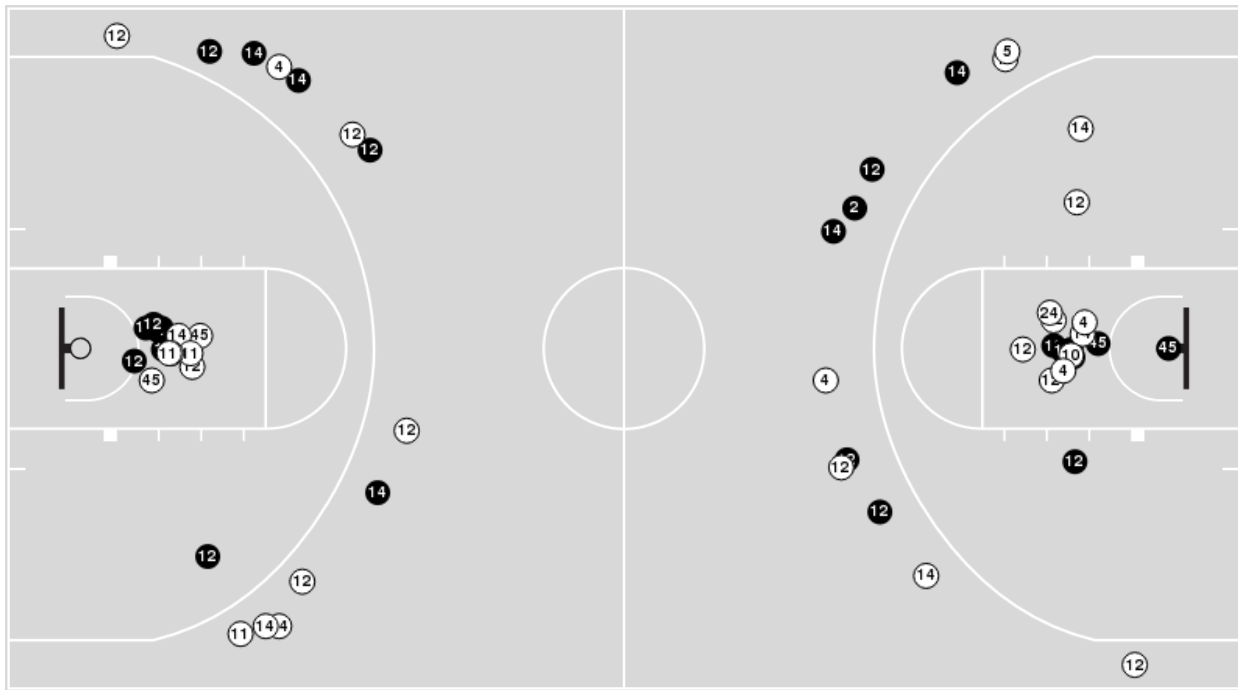

Officials: Adria Molina, Glen Dixon, Bill Buck

Players => AllFG Types=>AllResults=>All

Wyoming

All Field Goals