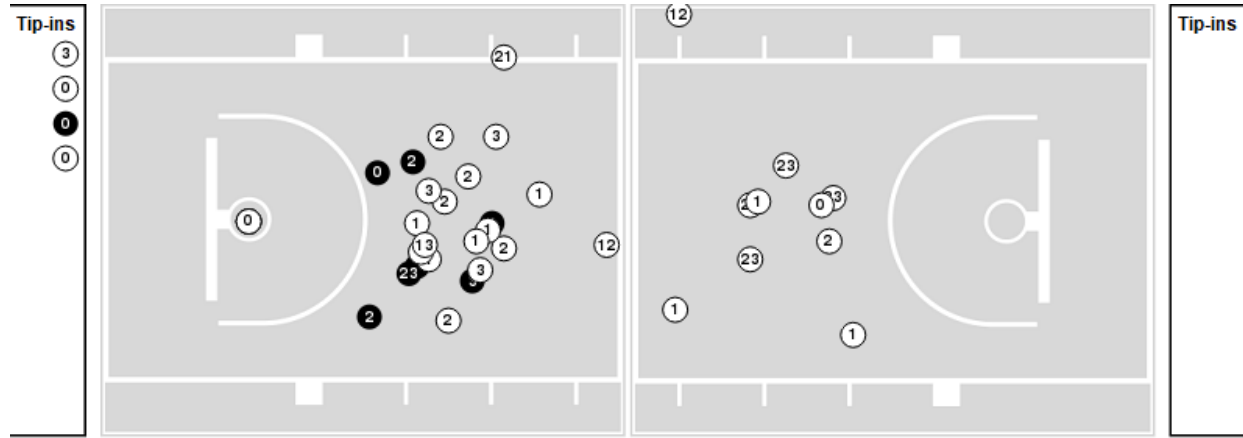

Blow Up Chart

● Made   ○ Missed   N - Player Number

San Diego St.	M/A	%
Field Goals	18/64	28
2 Points	11/50	22
3 Points	7/14	50
Free Throws	3/5	60

San Diego St.	M/A	%
Points in the Paint	16 (8 / 36)	22
Fast Break Points	0 (0/0)	0
Second Chance Points	4 (2/10)	20
Effective FG%	34