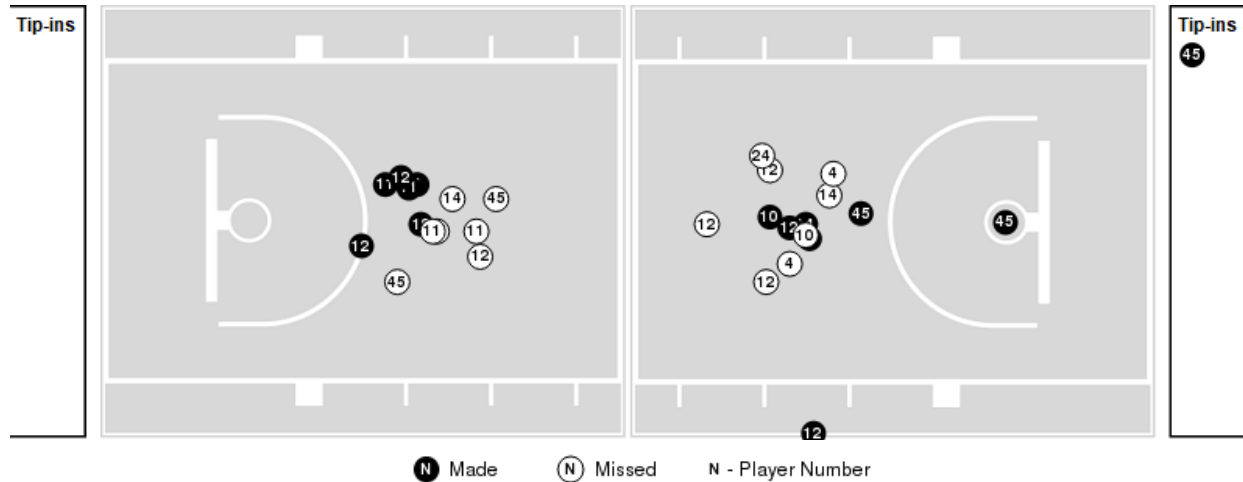

Blow Up Chart

Wyoming	M/A	%
Field Goals	25/56	45
2 Points	14/31	45
3 Points	11/25	44
Free Throws	9/12	75

Wyoming	M/A	%
Points in the Paint	24 (12 / 27)	44
Fast Break Points	5 (5/6)	83
Second Chance Points	10 (7/13)	54
Effective FG%	54