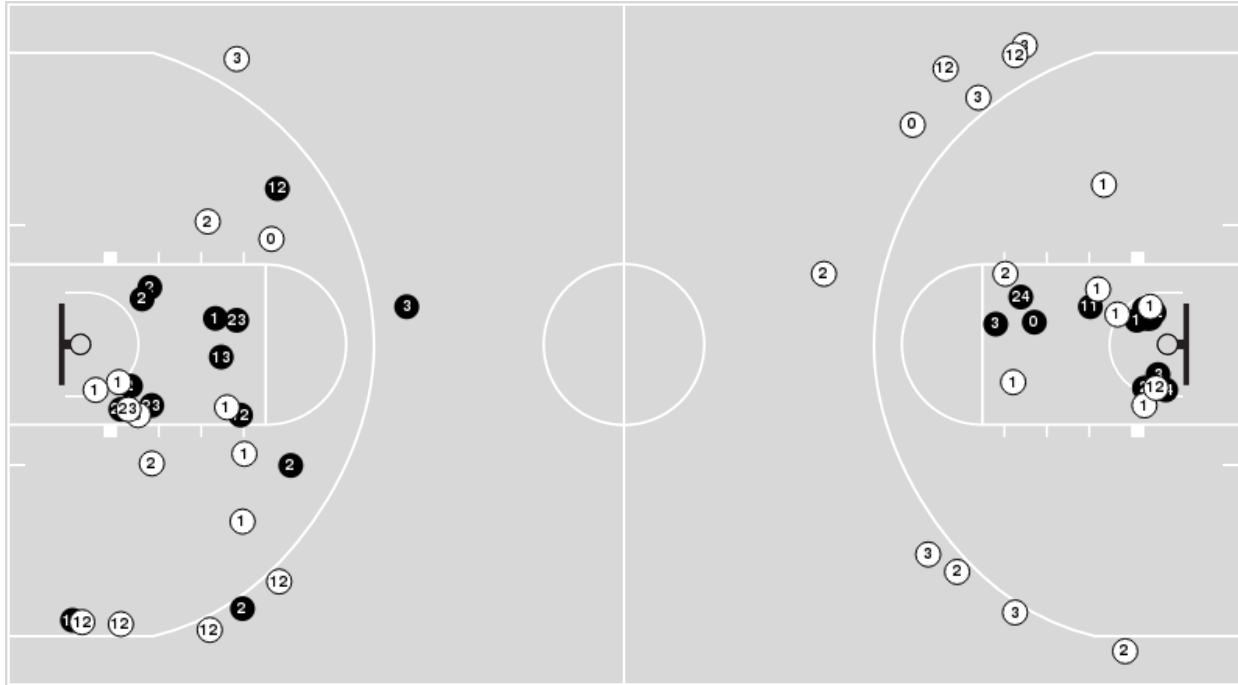

Players => AllFG Types=>AllResults=>All
San Diego St.

All Field Goals