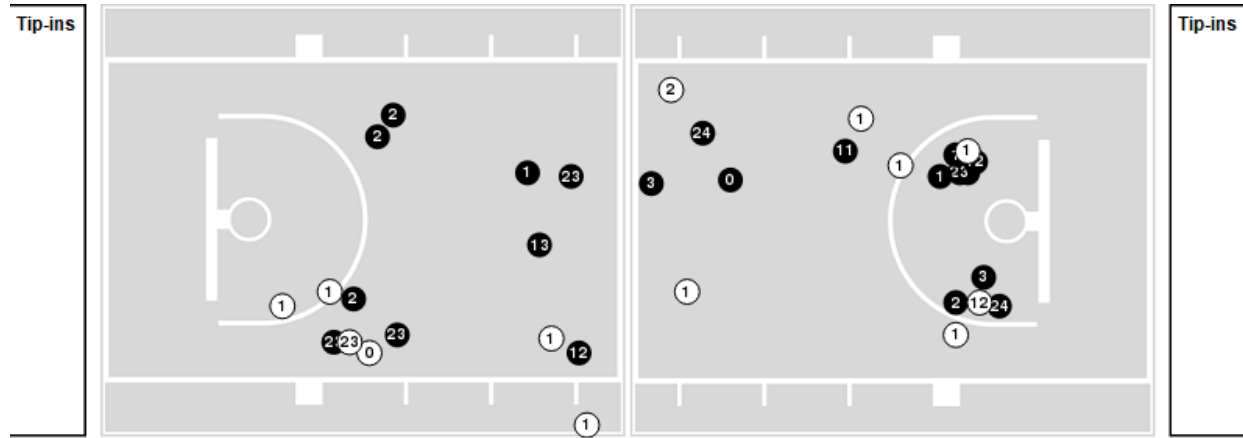

Blow Up Chart

● Made   ○ Missed   N - Player Number

San Diego St.	M/A	%
Field Goals	26/59	44
2 Points	24/44	55
3 Points	2/15	13
Free Throws	13/18	72

San Diego St.	M/A	%
Points in the Paint	42 (21 / 33)	64
Fast Break Points	7 (5/5)	100
Second Chance Points	7 (5/10)	50
Effective FG%	46