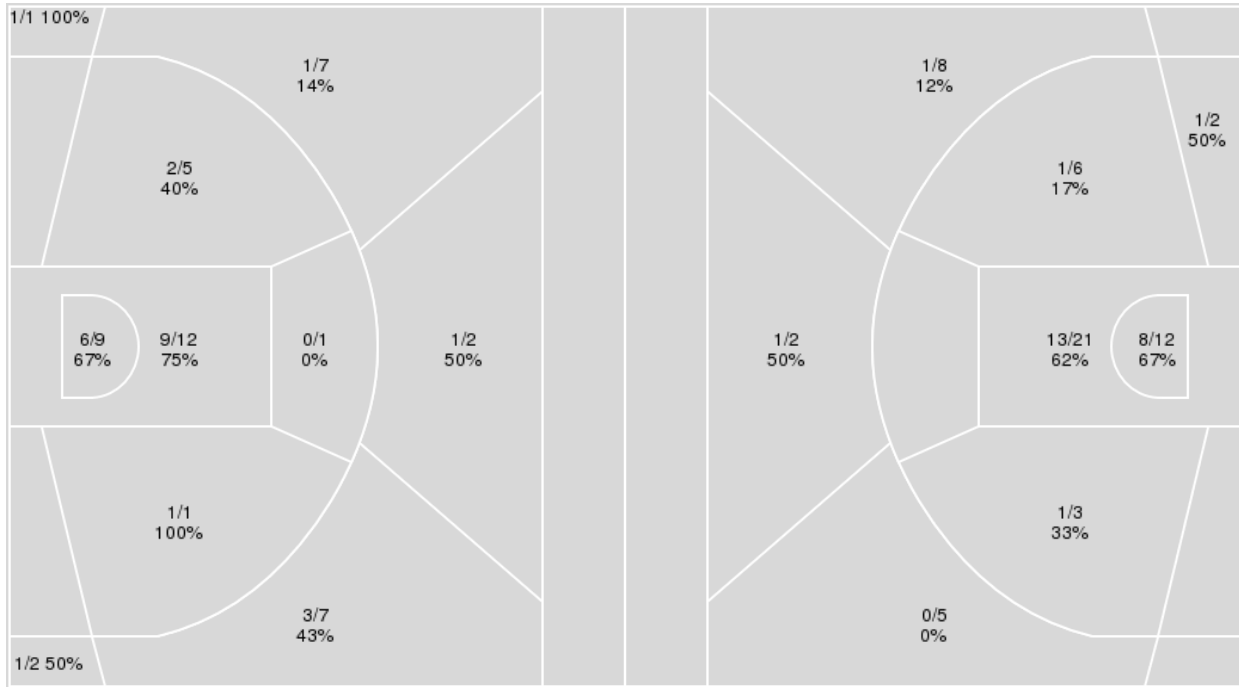

San Diego St. at UNLV

02/12/22 Cox Pavilion, Las Vegas
2021-22 Women's Basketball

Officials: Peter Contreras, Brad Schmidt, Chaka Wade

{ Players => All; } FG Types => All; Results => All;

{ Players => All; } FG Types => All; Results => All;

UNLV

San Diego St.

UNLV	M/A	%
Field Goals	25/47	53
2 Points	18/28	64
3 Points	7/19	37
Free Throws	19/28	68

San Diego St.	M/A	%
Field Goals	26/59	44
2 Points	24/44	55
3 Points	2/15	13
Free Throws	13/18	72