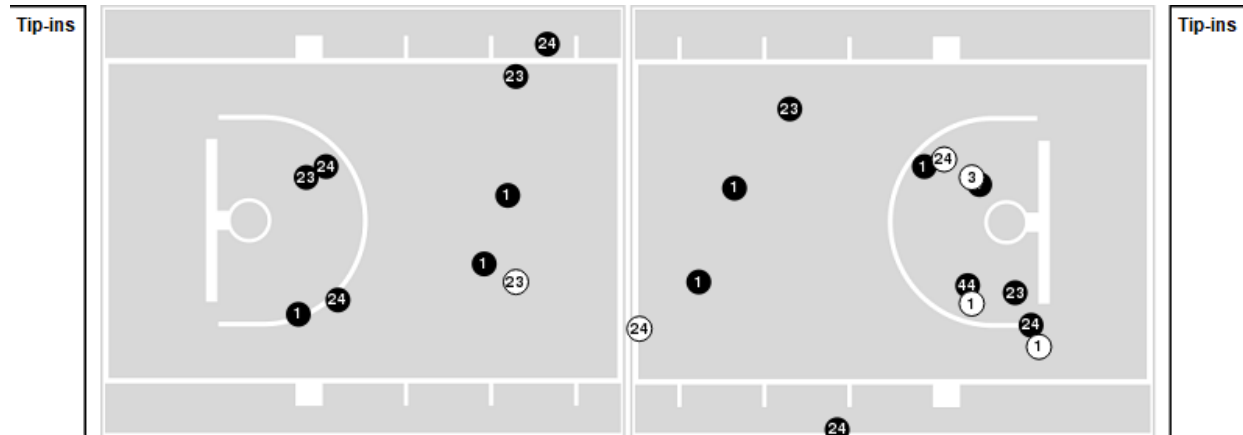

Blow Up Chart

● Made ○ Missed N - Player Number

UNLV	M/A	%
Field Goals	25/47	53
2 Points	18/28	64
3 Points	7/19	37
Free Throws	19/28	68

UNLV	M/A	%
Points in the Paint	30 (15 / 21)	71
Fast Break Points	11 (8/10)	80
Second Chance Points	2 (1/3)	33
Effective FG%	61