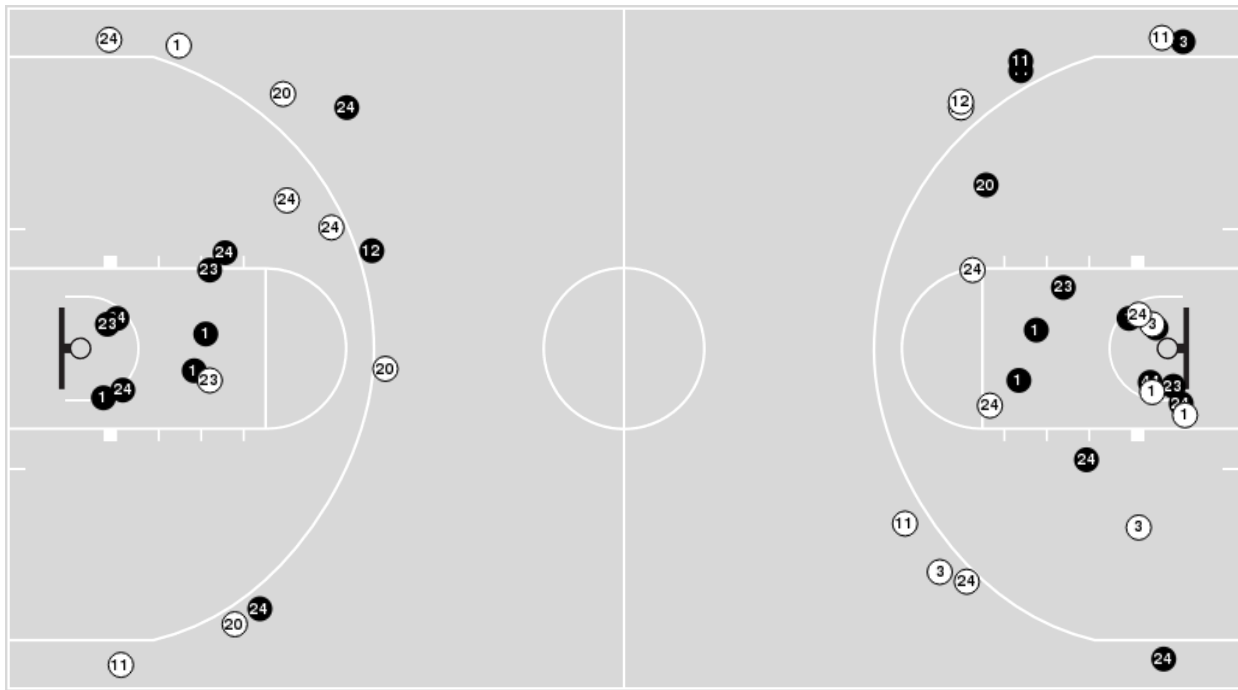

UNLV

All Field Goals

Blow Up Chart

● Made ○ Missed N - Player Number

UNLV	M/A	%
Field Goals	25/47	53
2 Points	18/28	64
3 Points	7/19	37
Free Throws	19/28	68

UNLV	M/A	%
Points in the Paint	30 (15 / 21)	71
Fast Break Points	11 (8/10)	80
Second Chance Points	2 (1/3)	33
Effective FG%	61	