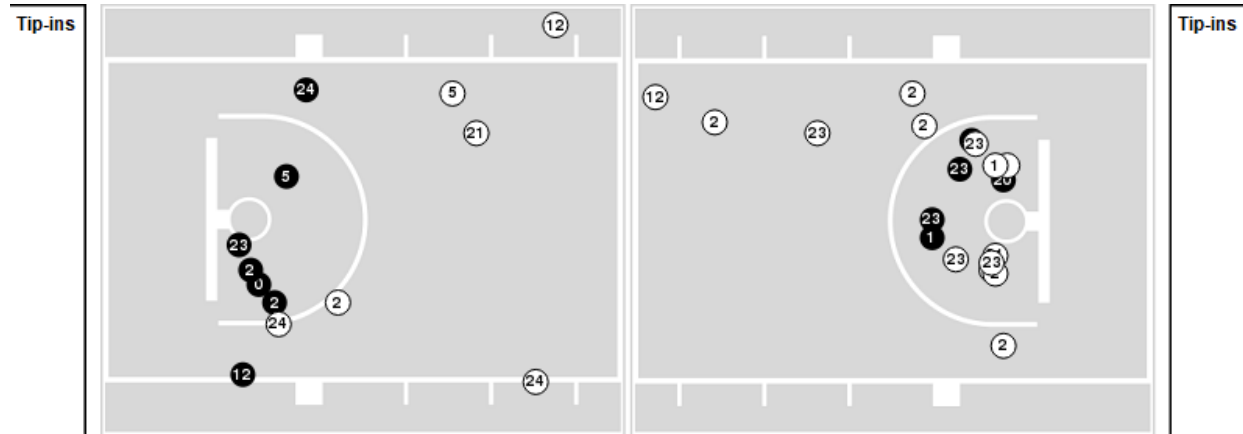

Officials: Bob Scofield, Kimberly Hobbs, Sha'Rae Mitchell

Players => 0, 1, 2, 4, 5, 11, 12, 13, 20, 21, 22, 23, 24, 32FG Types=>AllResults=>All

San Diego St.

All Field Goals

Blow Up Chart

● Made ○ Missed N - Player Number