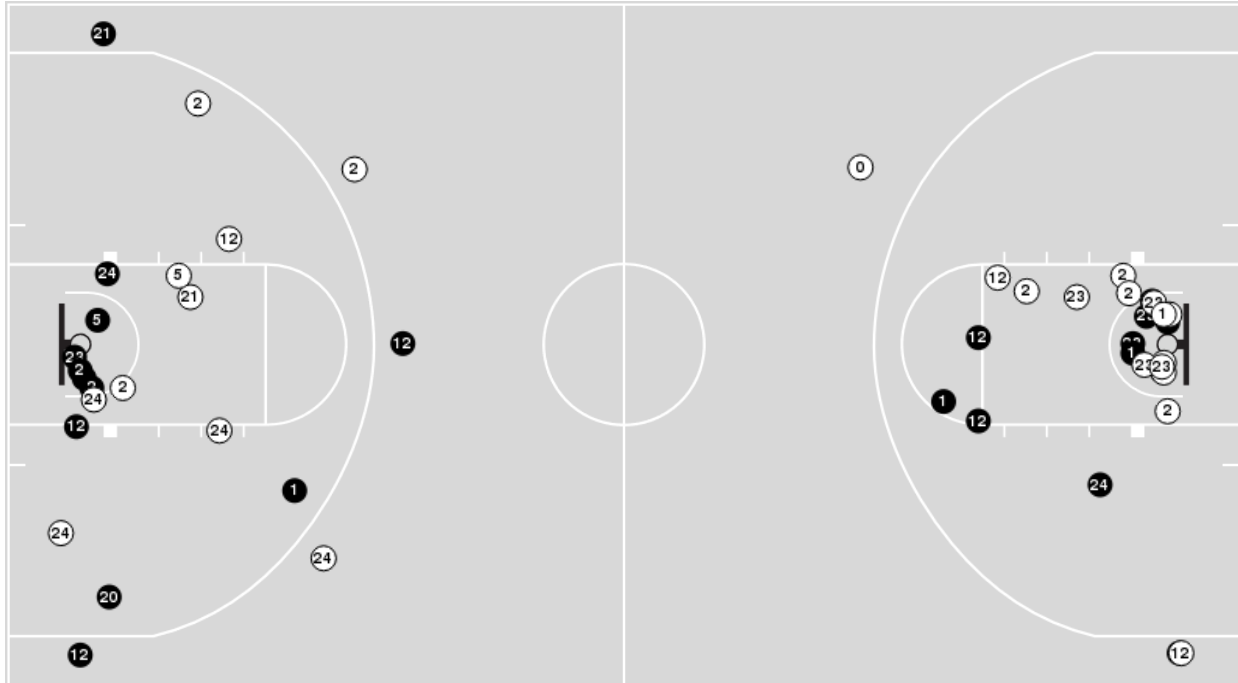

Officials: Bob Scofield, Kimberly Hobbs, Sha'Rae Mitchell

Players => 0, 1, 2, 4, 5, 11, 12, 13, 20, 21, 22, 23, 24, 32FG Types=>AllResults=>All

San Diego St.

All Field Goals