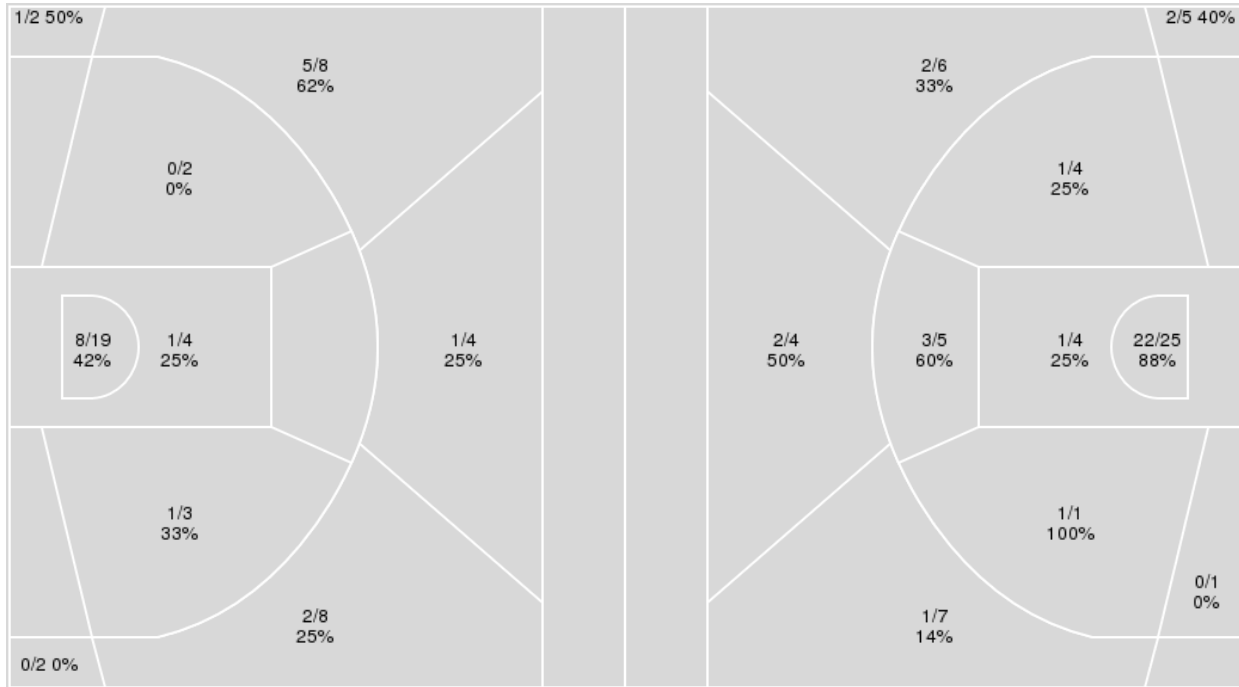

Officials: Scott Osborne, Dominique Hunter, Mollie Kay Mueller

{ Players => 0, 1, 2, 3, 5, 10, 12, 15, 20, 21, 23, 24, 41, 43; } FG Types
=> All; Results => All;

{ Players => 0, 1, 2, 4, 5, 11, 12, 13, 20, 21, 22, 23, 24, 32; } FG Types
=> All; Results => All;

Utah State

San Diego State

Utah State	M/A	%
Field Goals	19/52	37
2 Points	10/28	36
3 Points	9/24	38
Free Throws	8/10	80

San Diego State	M/A	%
Field Goals	35/62	56
2 Points	28/40	70
3 Points	7/22	32
Free Throws	12/19	63