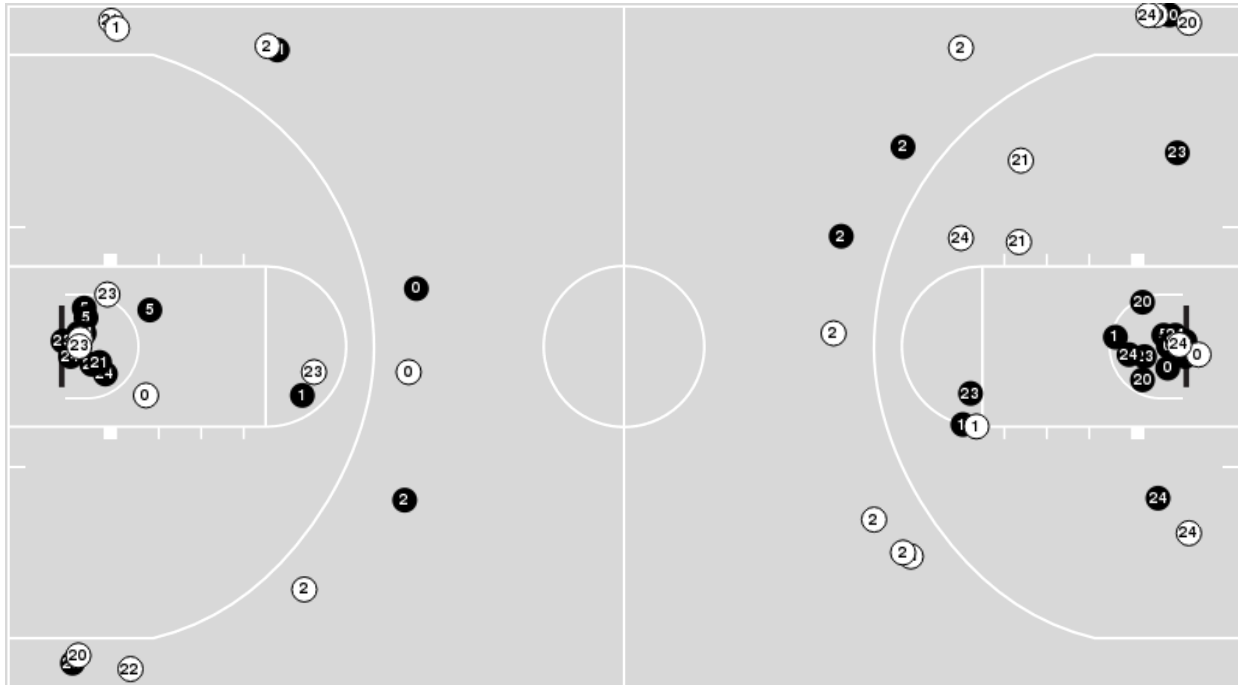

Officials: Scott Osborne, Dominique Hunter, Mollie Kay Mueller

Players => 0, 1, 2, 4, 5, 11, 12, 13, 20, 21, 22, 23, 24, 32FG Types=>AllResults=>All

San Diego State

All Field Goals