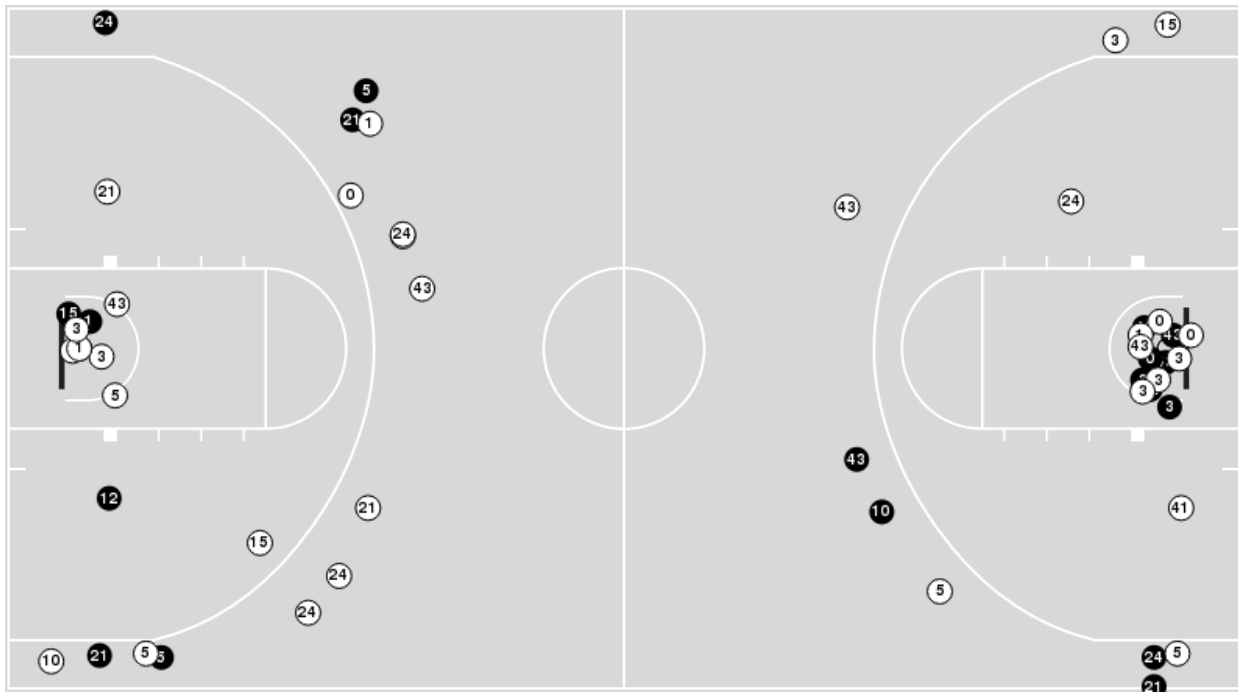

Officials: Scott Osborne, Dominique Hunter, Mollie Kay Mueller

Players => 0, 1, 2, 3, 5, 10, 12, 15, 20, 21, 23, 24, 41, 43FG Types=>AllResults=>All

Utah State

All Field Goals