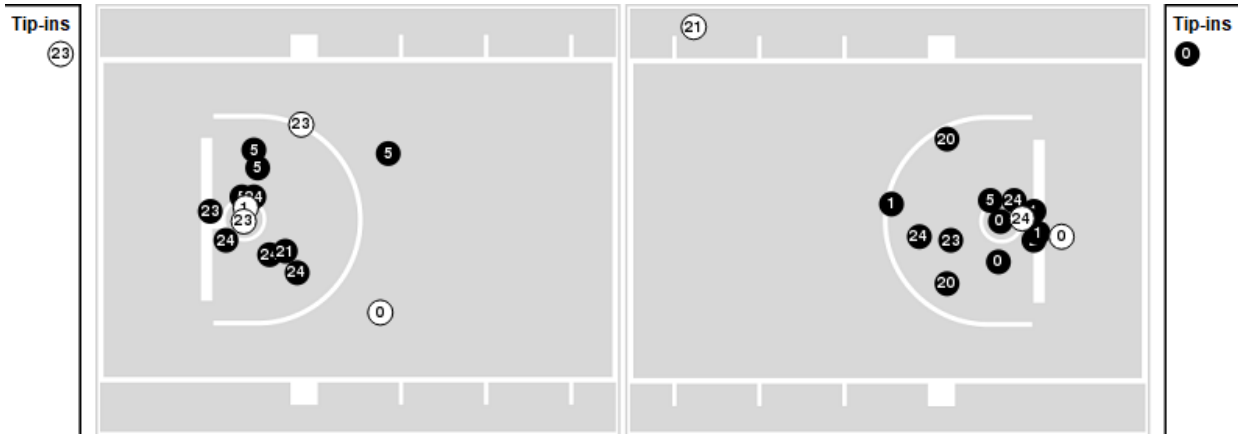

Blow Up Chart

● Made ○ Missed N - Player Number

San Diego State	M/A	%
Field Goals	35/62	56
2 Points	28/40	70
3 Points	7/22	32
Free Throws	12/19	63

San Diego State	M/A	%
Points in the Paint	46 (23 / 29)	79
Fast Break Points	6 (3/3)	100
Second Chance Points	4 (2/5)	40
Effective FG%	62