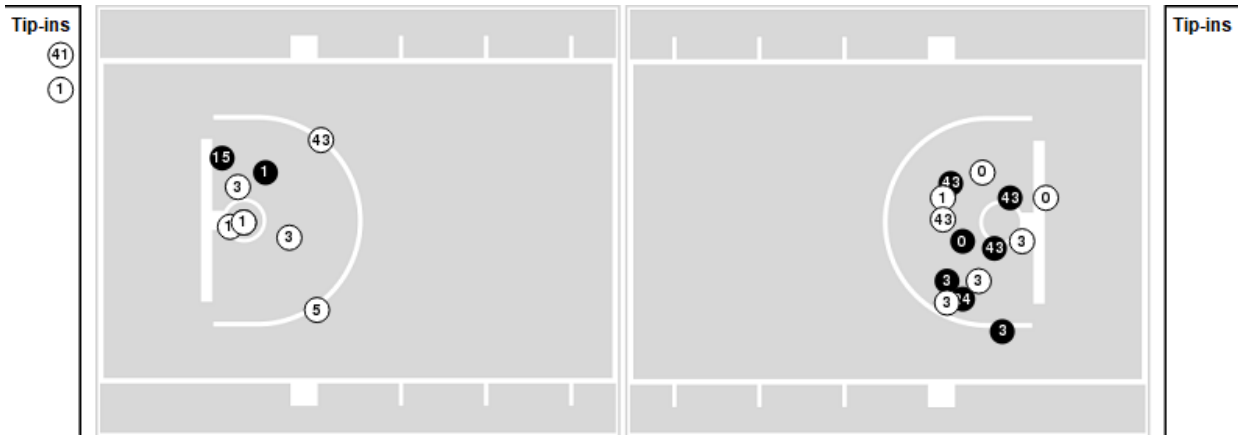

Officials: Scott Osborne, Dominique Hunter, Mollie Kay Mueller

Players => 0, 1, 2, 3, 5, 10, 12, 15, 20, 21, 23, 24, 41, 43FG Types=>AllResults=>All

Utah State

All Field Goals

Blow Up Chart

● Made ○ Missed N - Player Number