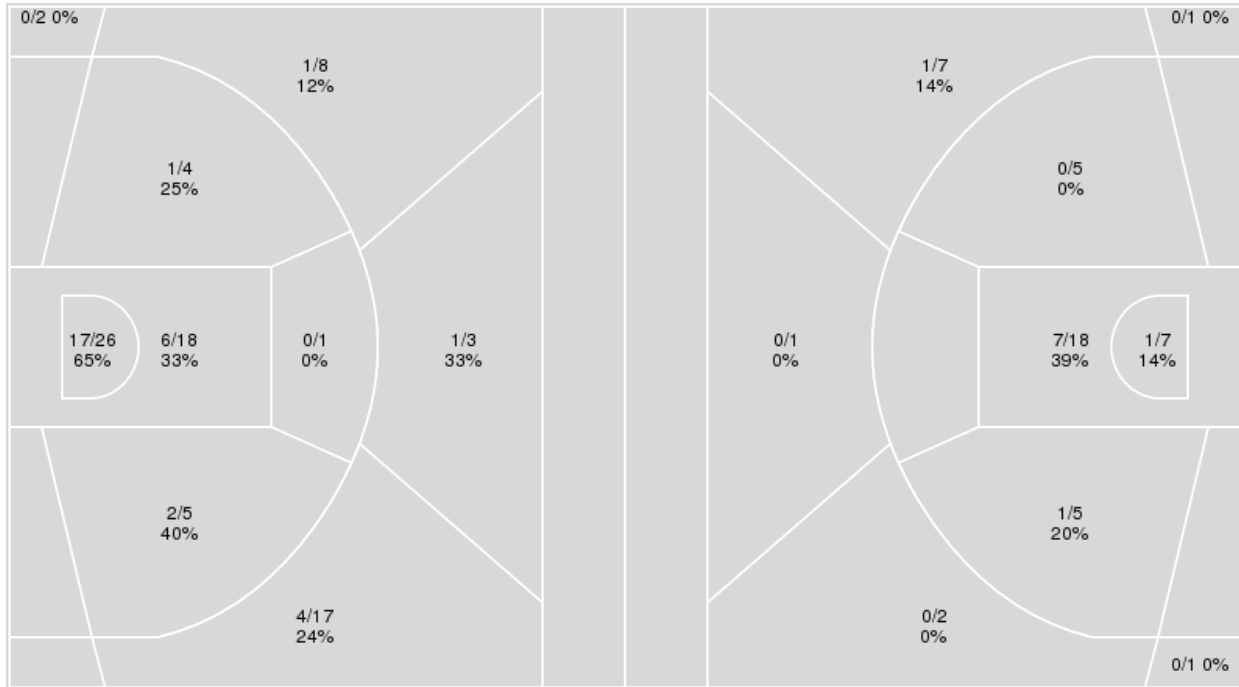

Official Basketball Shot Areas - Final
San Diego Christian at San Diego State
11/09/22 Steve Fisher Court at Viejas Arena, San Diego
2022-23 Women's Basketball

Game Time: 6:00 PM
Game Duration: 1:42

Officials: Melissa Barlow, Chuck Gonzalez, Tiffany Bird

{ Players => 0, 1, 2, 4, 5, 11, 12, 13, 20, 21, 22, 23, 24, 32; } FG Types { Players => All; } FG Types => All; Results => All;
=> All; Results => All;

San Diego State

San Diego Christian

San Diego State	M/A	%
Field Goals	32/84	38
2 Points	26/54	48
3 Points	6/30	20
Free Throws	11/22	50

San Diego Christian	M/A	%
Field Goals	10/47	21
2 Points	9/35	26
3 Points	1/12	8
Free Throws	9/16	56