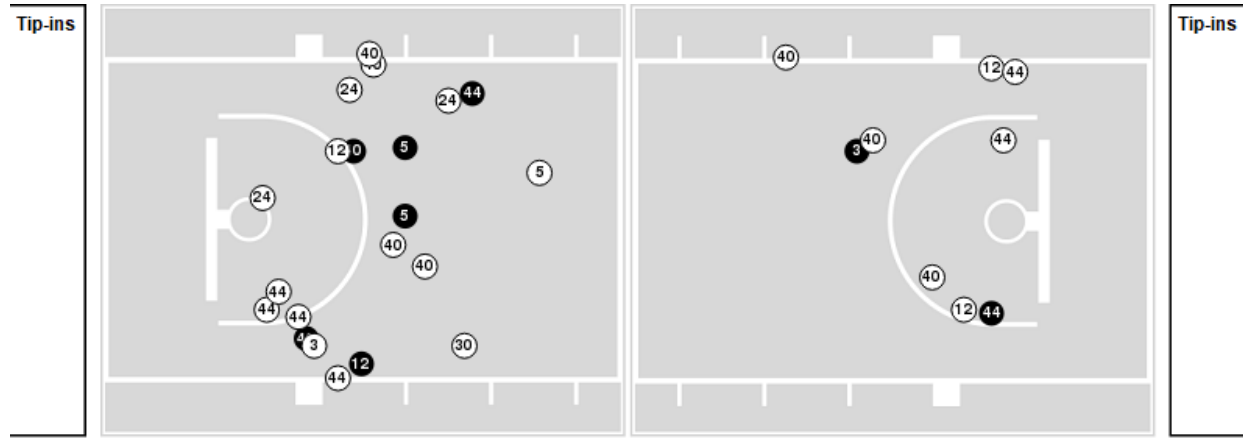

Blow Up Chart

N Made   **O** Missed   N - Player Number

San Diego Christian	M/A	%
Field Goals	10/47	21
2 Points	9/35	26
3 Points	1/12	8
Free Throws	9/16	56

San Diego Christian	M/A	%
Points in the Paint	16 (8 / 25)	32
Fast Break Points	1 (1/4)	25
Second Chance Points	3 (2/8)	25
Effective FG%	22