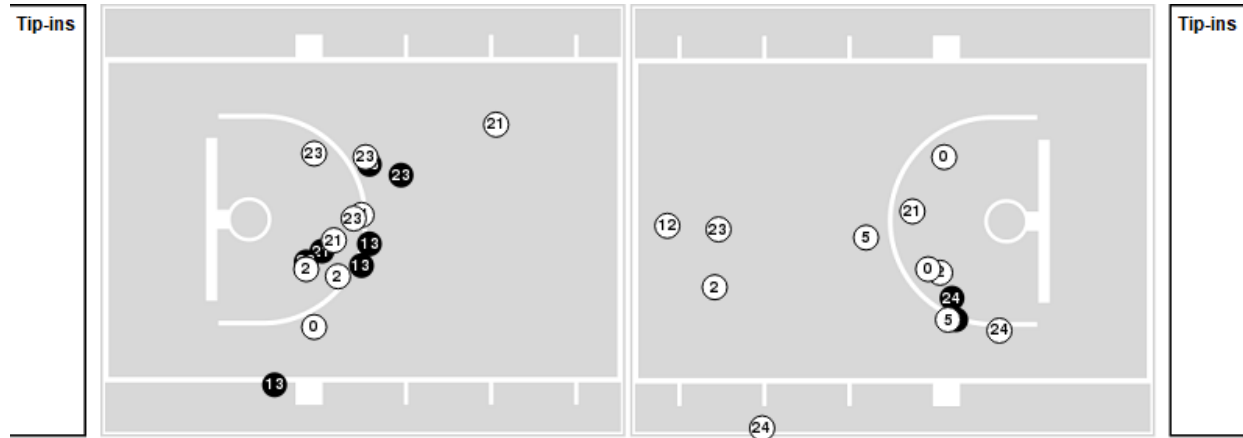

Blow Up Chart

● Made   ○ Missed   N - Player Number

San Diego St.	M/A	%
Field Goals	18/57	32
2 Points	13/41	32
3 Points	5/16	31
Free Throws	7/13	54

San Diego St.	M/A	%
Points in the Paint	16 (8 / 27)	30
Fast Break Points	2 (2/4)	50
Second Chance Points	7 (3/5)	60
Effective FG%	36