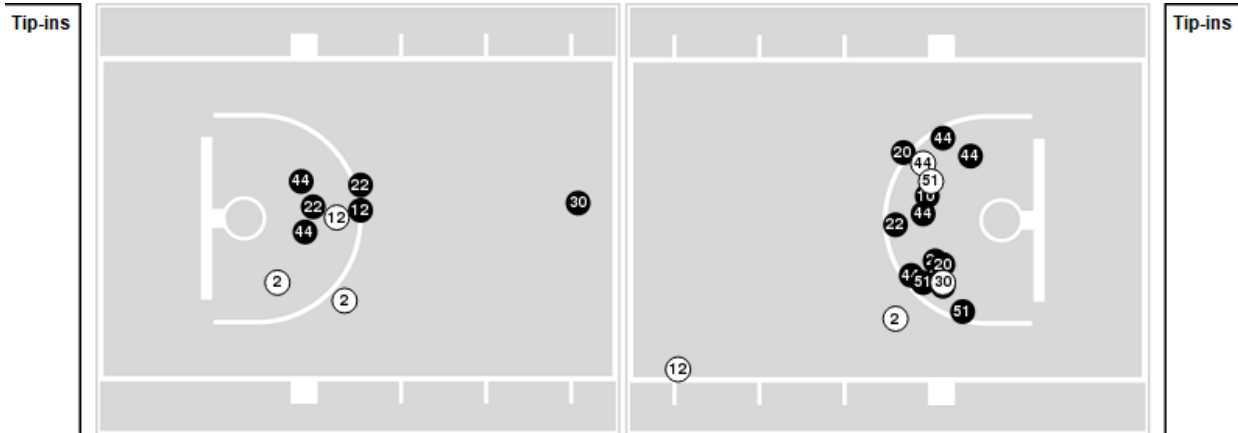

Blow Up Chart

● Made   ○ Missed   N - Player Number

Stanford	M/A	%
Field Goals	32/62	52
2 Points	21/32	66
3 Points	11/30	37
Free Throws	11/13	85

Stanford	M/A	%
Points in the Paint	38 (19 / 27)	70
Fast Break Points	7 (4/5)	80
Second Chance Points	15 (10/13)	77
Effective FG%	60